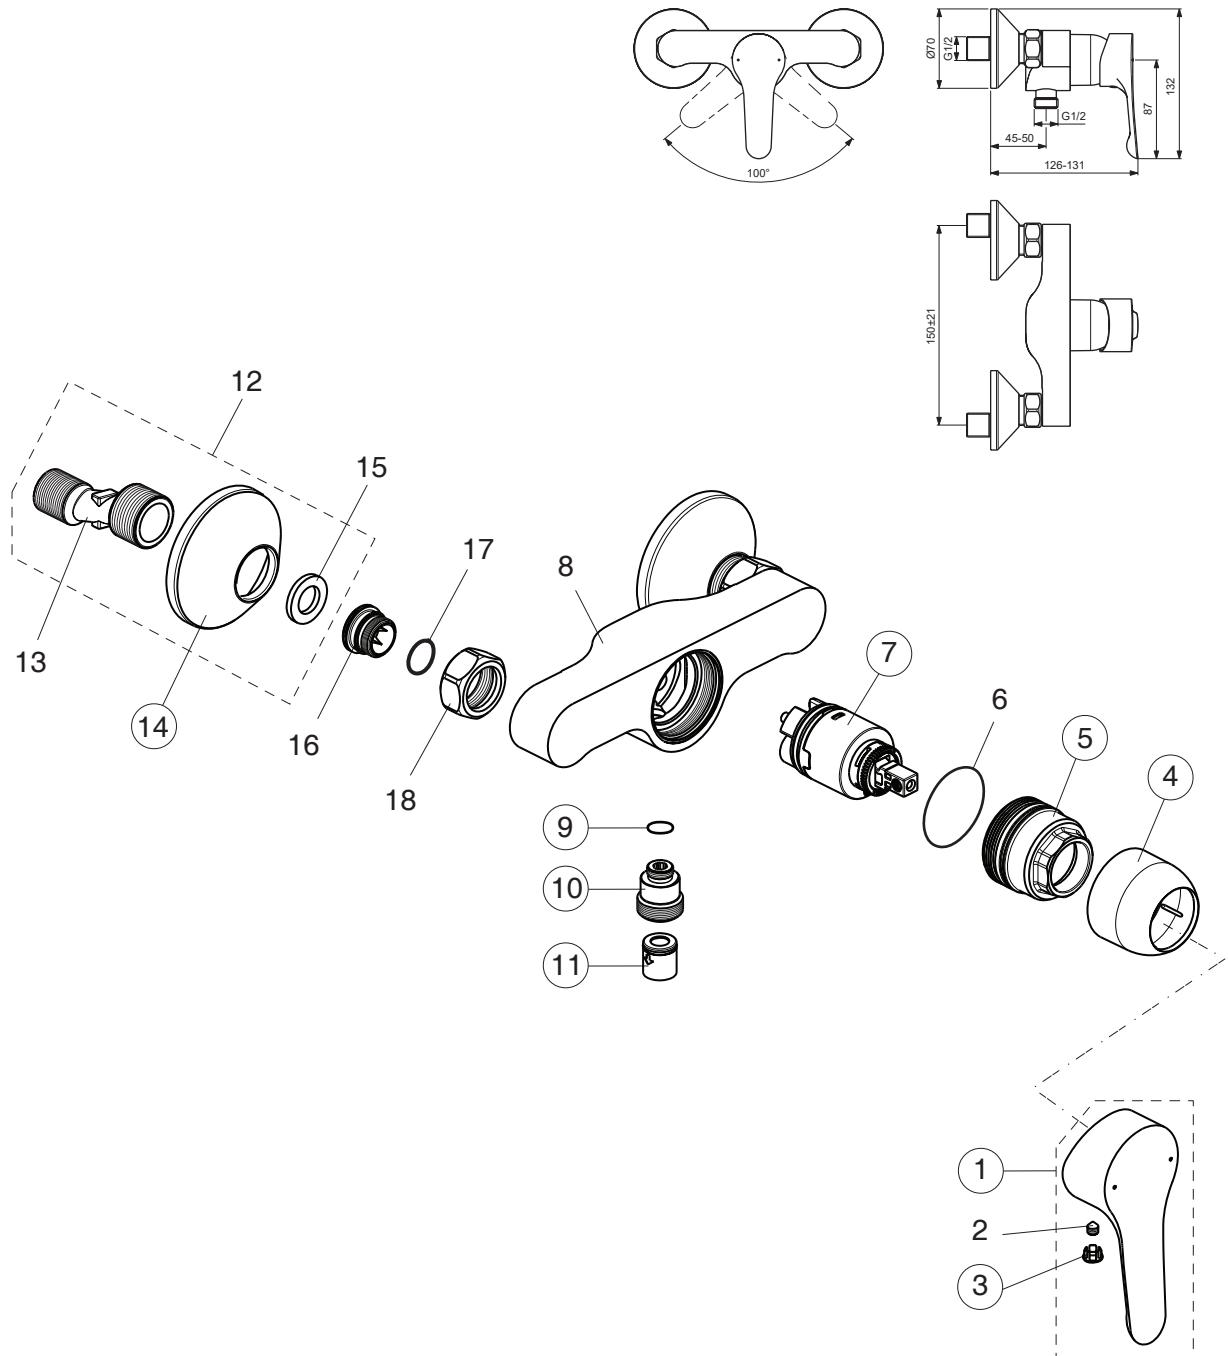

BC488AA

Pos.	Signify	Spare parts-Nr.	Quantity	Pos.	Signify	Spare parts-Nr.	Quantity
1	Lever, w/logo-set	B961564AA	1 Pcs.	15	Fiber ring		2 Pcs.
2	Screw M5x6		1 Pcs.	16	Nipple M19x1.5LH		2 Pcs.
3	Cap decorative	B964696NU	1 Pcs.	17	O-Ring Ø15.6x1.78		2 Pcs.
4	Rosette	B961229AA	1 Pcs.	18	Coupling nut		2 Pcs.
5+pos.6	Screw M42x1.5	B961230NU	1 Pcs.				
6	O-Ring Ø39.1x1.3		1 Pcs.				
7	Cartridge Ø35mm	B961480NU	1 Pcs.				
8	Body shower		1 Pcs.				
9	O-Ring Ø10x1.5	B960645NU	1 Pcs.				
10	Nipple G1/2-M12x1	B960646AA	1 Pcs.				
11	Non return valve	B961346NU	1 Pcs.				
12	S-connection-compl.		1 Pcs.				
13	S-connector G3/4		2 Pcs.				
14	Rosette	A963489AA	1 Pcs.				