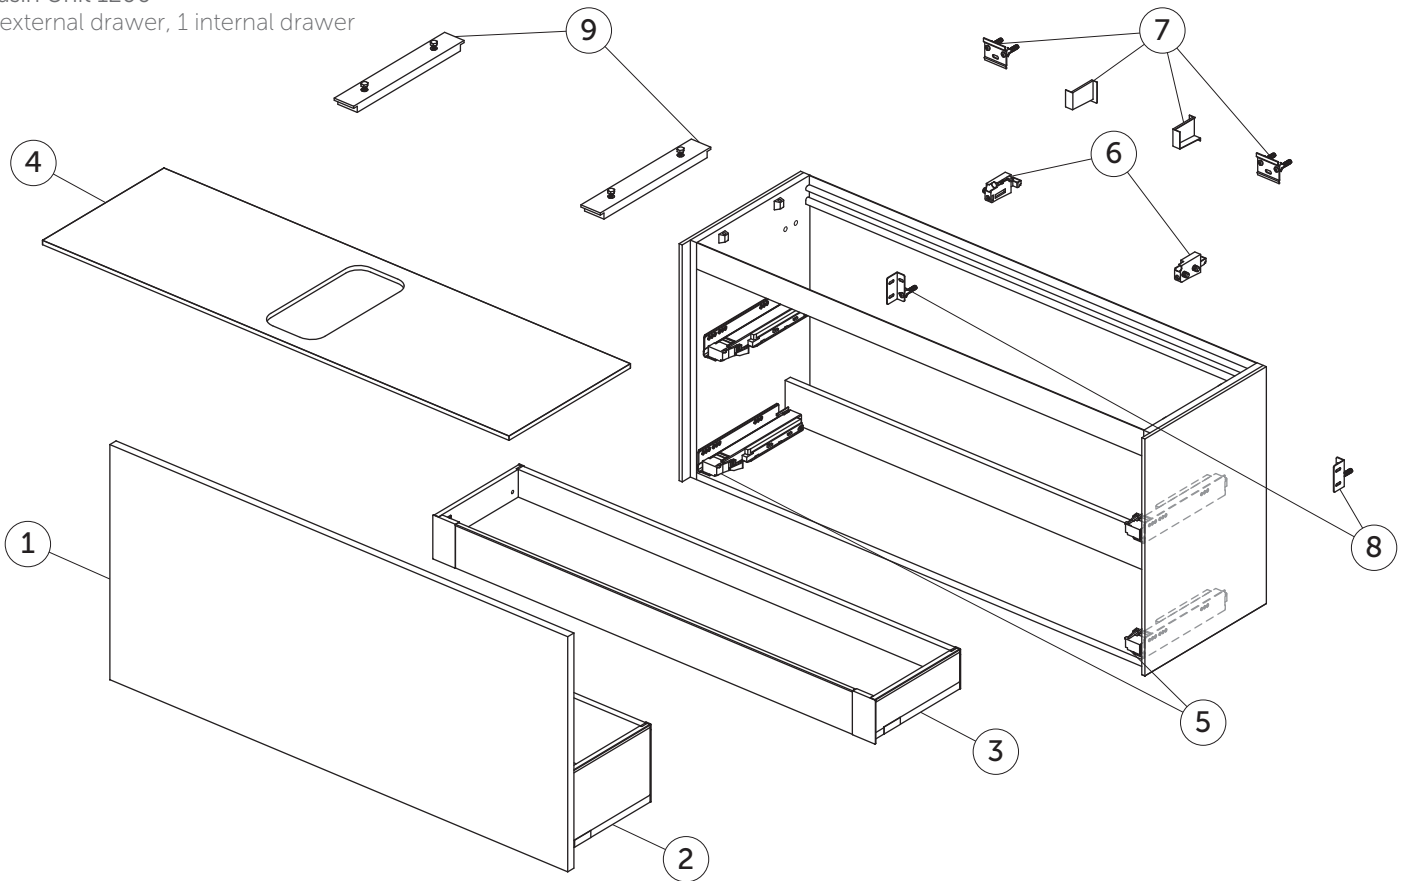

# SPARE PARTS

Basin Unit 1200

1 external drawer, 1 internal drawer

| Item             | Description                           | Colour/Finish        | Code No. | Quantity |   |
|------------------|---------------------------------------|----------------------|----------|----------|---|
| 1                | Drawer front panel 1180 x 536         | Y1 - Matt White      | TV742Y1  | 1        |   |
|                  |                                       | Y2 - Matt Anthracite | TV742Y2  |          |   |
|                  |                                       | Y3 - Matt Sunset     | TV742Y3  |          |   |
|                  |                                       | Y4 - Smoked Oak      | TV742Y4  |          |   |
|                  |                                       | Y5 - Dark Walnut     | TV742Y5  |          |   |
|                  |                                       | Y6 - Light Oak       | TV742Y6  |          |   |
| 2                | Drawer structure box 120 x 37         | Y2 - Matt Anthracite | TV743Y2  | 1        |   |
| 3                | Complete internal drawer 120          | Y2 - Matt Anthracite | TV744Y2  | 1        |   |
| 4                | Worktop 1202 x 373 center cut         | Y1 - Matt White      | TV745Y1  | 1        |   |
|                  |                                       | Y2 - Matt Anthracite | TV745Y2  |          |   |
|                  | Worktop 1202 x 373 no cut             | Y3 - Matt Sunset     | TV745Y3  | 1        |   |
|                  |                                       | Y4 - Smoked Oak      | TV745Y4  |          |   |
|                  |                                       | Y5 - Dark Walnut     | TV745Y5  |          |   |
|                  |                                       | Y6 - Light Oak       | TV745Y6  |          |   |
|                  |                                       | Y1 - Matt White      | TV746Y1  |          | 1 |
|                  |                                       | Y2 - Matt Anthracite | TV746Y2  |          |   |
| Y3 - Matt Sunset | TV746Y3                               |                      |          |          |   |
| Y4 - Smoked Oak  | TV746Y4                               |                      |          |          |   |
| Y5 - Dark Walnut | TV746Y5                               |                      |          |          |   |
| Y6 - Light Oak   | TV746Y6                               |                      |          |          |   |
| 5                | Runners 270 Push KIT                  |                      | TV72567  | pair     |   |
| 6                | Hanging brackets KIT 1                |                      | RV08267  | pair     |   |
| 7                | Wall fixation KIT 1 new               |                      | TV72667  | 14       |   |
| 8                | Safety KIT (brackets, screws & plugs) |                      | TV38767  | 12       |   |
| 9                | Worktop adjustable support kit short  |                      | TV73467  | pair     |   |