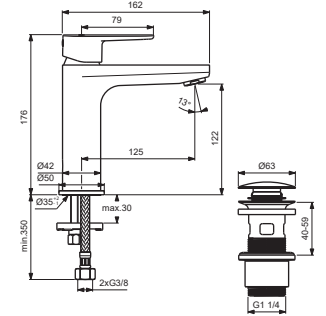

For XX=Coverage-Designate:

AA=chrome, XG=silk black, RO=rosé
SI=silver, U4=matt black ral 90

For Instance:

B961644AA for chrome

Pos.	Signify	Spare parts-Nr.	Quantity	Pos.	Signify	Spare parts-Nr.	Quantity
1	Lever,w/logo-compl.	B961644XX	1 Set	12	Ball joint M24x1	A960063XX	1 Pcs.
2	Cap decorative	B964696NU	1 Pcs.	13	Connector G3/8,Ø15-set	B960845NU**	1 Set
3	Cap	A861080XX	1 Pcs.				
4	Screw M38x1.5	B961645NU	1 Pcs.				
5	Cartridge Ø28mm	A861397NU	1 Pcs.				
6	Perlator M24x1, 5l/min	B961383XX	1 Pcs.				
6a	Aerator M24x1, 5l/min	B960754XX	1 Pcs.				
7	Rosette decorative	B960712XX	1 Pcs.				
8	Connecting set	B964702NU	1 Set				
9	Pop-up waste-plastic	B964550AA	1 Set				
9a	Pop-up drain ass.	A962991XX	1 Set				
9b	Click waste	E1482XX	1 Set				
10	Flex hose F3/8 /L445	A962005NU	1 Pcs.				
11	Pull-up rod-compl.	B960900A5* (AA)	1 Set				

*A5-magnetic grey

Produced from: Nov.2020

CERAFINE MODEL O

Ideal Standard

For XX=Coverage-Designate:
AA=chrome, XG=silk black

For Instance:
B961644AA for chrome

Pos.	Signify	Spare parts-Nr.	Quantity	Pos.	Signify	Spare parts-Nr.	Quantity
1	Lever, w/logo-compl.	B961644XX	1 Set	12	Connecting set	B964702NU	1 Pcs.
2	Screw		1 Pcs.	13	Pop-up waste-plastic	B964550AA	1 Set
3	Cap decorative	B964696NU	1 Pcs.	13a	Pop-up drain ass.	A962991XX	1 Set
4	Cap	A861080XX	1 Pcs.	13b	Click waste	E1482XX	1 Set
5	Screw M38x1.5	B961645NU	1 Pcs.	14	Flex hose F3/8 /L445	A962005NU	1 Pcs.
6	Cartridge Ø28mm	A861397NU	1 Pcs.	15	Pop up waste-compl.	B961384AA	1 Set
7	O-Ring Ø30x2		2 Pcs.	15a	Pull-up rod-compl.	B960900A5* (AA)	1 Set
8	Manifold		1 Pcs.	16	Pop up waste shackle		1 Pcs.
9	Body basin		1 Pcs.	17	Ball joint M24x1	A960063XX	1 Pcs.
9a	Body bidet		1 Pcs.				
10	Casc.perlator M24x1-A	A960321XX	1 Pcs.				
10a	Perlator M24x1, 5l/min	B961383XX	1 Pcs.				
10b	Aerator M24x1, 5l/min	B960754AA	1 Pcs.				
11	Rosette decorative	B960712XX	1 Pcs.				