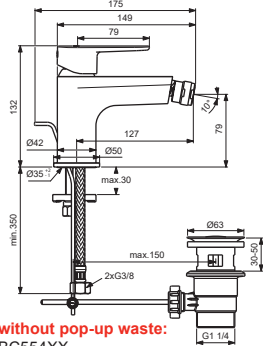

Produced from: June 2022

CERAFINE MODEL O

Ideal Standard

BC498AA BC705XX

without pop-up waste:
BC554XX
with pop-up waste-plastic:
BC496AA; BC498XX
with pop-up waste-abs/mess:
BC669XX; BC705XX
with click waste:
BD131XX