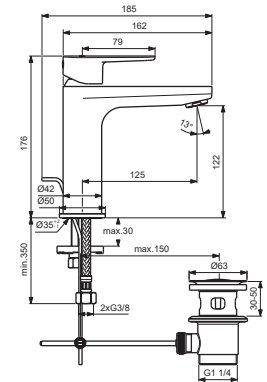

Produced from: June 2022

CERAFINE MODEL O

Ideal Standard

BC498AA BC705XX

without pop-up waste:
BC554XX
with pop-up waste-plastic:
BC496AA; BC498XX
with pop-up waste-abs/mess:
BC669XX; BC705XX
with click waste:
BD131XX

BD716XX

BD829XX

for article:
BC705AA
BD716XX

for article:
BC498AA

for article:
BC496AA
BC554XX
BC699XX
BD131XX
BD829XX

BC496AA BC554XX

BC699XX

BD131XX

For XX=Coverage-Designate:

AA=chrome, XG=silk black, RO=rosé
SI=silver, U4=matt black ral 90

For Instance:

B961644AA for chrome

Pos.	Signify	Spare parts-Nr.	Quantity	Pos.	Signify	Spare parts-Nr.	Quantity
1	Lever,w/logo-compl.	B961644XX	1 Set	12	Ball joint M24x1	A960063XX	1 Pcs.
2	Cap decorative	B964696NU	1 Pcs.	13	Connector G3/8,Ø15-set	B960845NU**	1 Set
3	Cap	A861080XX	1 Pcs.				
4	Screw M38x1.5	B961645NU	1 Pcs.				
5	Cartridge Ø28mm	A861397NU	1 Pcs.				
6	Perlator M24x1, 5l/min	B961383XX	1 Pcs.				
6a	Aerator M24x1, 5l/min	B960754XX	1 Pcs.				
7	Rosette decorative	B960712XX	1 Pcs.				
8	Connecting set	B964702NU	1 Set				
9	Pop-up waste-plastic	B964550AA	1 Set				
9a	Pop-up drain ass.	A962991XX	1 Set				
9b	Click waste	E1482XX	1 Set				
10	Flex hose F3/8 /L445	A962005NU	1 Pcs.				
11	Pull-up rod-compl.	B960900A5* (AA)	1 Set				

*A5-magnetic grey