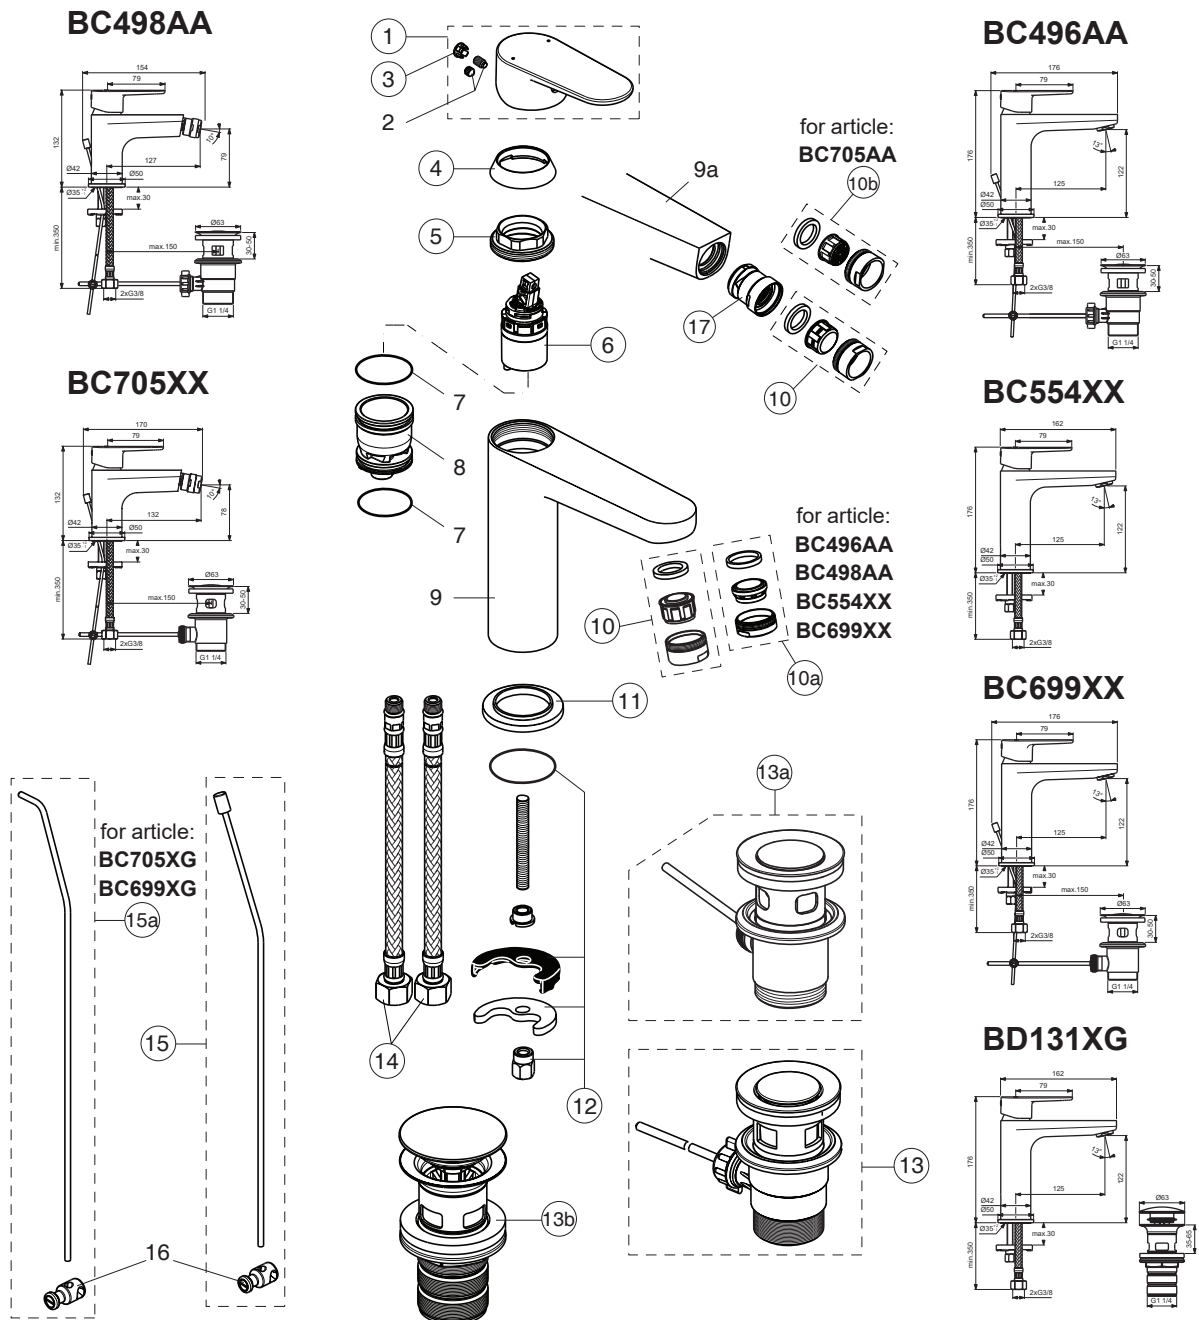

For XX=Coverage-Designate:

AA=chrome, XG=silk black, RO=rosé
SI=silver, U4=matt black ral 90

For Instance:

B961644AA for chrome

Pos.	Signify	Spare parts-Nr.	Quantity	Pos.	Signify	Spare parts-Nr.	Quantity
1	Lever,w/logo-compl.	B961644XX	1 Set	12	Ball joint M24x1	A960063XX	1 Pcs.
2	Cap decorative	B964696NU	1 Pcs.	13	Connector G3/8,Ø15-set	B960845NU**	1 Set
3	Cap	A861080XX	1 Pcs.				
4	Screw M38x1.5	B961645NU	1 Pcs.				
5	Cartridge Ø28mm	A861397NU	1 Pcs.				
6	Perlator M24x1, 5l/min	B961383XX	1 Pcs.				
6a	Aerator M24x1, 5l/min	B960754XX	1 Pcs.				
7	Rosette decorative	B960712XX	1 Pcs.				
8	Connecting set	B964702NU	1 Set				
9	Pop-up waste-plastic	B964550AA	1 Set				
9a	Pop-up drain ass.	A962991XX	1 Set				
9b	Click waste	E1482XX	1 Set				
10	Flex hose F3/8 /L445	A962005NU	1 Pcs.				
11	Pull-up rod-compl.	B960900A5* (AA)	1 Set				

*A5-magnetic grey

Produced from: Nov.2020

CERAFINE MODEL O

Ideal Standard

For XX=Coverage-Designate:
AA=chrome, XG=silk black

For Instance:
B961644AA for chrome

Pos.	Signify	Spare parts-Nr.	Quantity	Pos.	Signify	Spare parts-Nr.	Quantity
1	Lever, w/logo-compl.	B961644XX	1 Set	12	Connecting set	B964702NU	1 Pcs.
2	Screw		1 Pcs.	13	Pop-up waste-plastic	B964550AA	1 Set
3	Cap decorative	B964696NU	1 Pcs.	13a	Pop-up drain ass.	A962991XX	1 Set
4	Cap	A861080XX	1 Pcs.	13b	Click waste	E1482XX	1 Set
5	Screw M38x1.5	B961645NU	1 Pcs.	14	Flex hose F3/8 /L445	A962005NU	1 Pcs.
6	Cartridge Ø28mm	A861397NU	1 Pcs.	15	Pop up waste-compl.	B961384AA	1 Set
7	O-Ring Ø30x2		2 Pcs.	15a	Pull-up rod-compl.	B960900A5* (AA)	1 Set
8	Manifold		1 Pcs.	16	Pop up waste shackle		1 Pcs.
9	Body basin		1 Pcs.	17	Ball joint M24x1	A960063XX	1 Pcs.
9a	Body bidet		1 Pcs.				
10	Casc.perlator M24x1-A	A960321XX	1 Pcs.				
10a	Perlator M24x1, 5l/min	B961383XX	1 Pcs.				
10b	Aerator M24x1, 5l/min	B960754AA	1 Pcs.				
11	Rosette decorative	B960712XX	1 Pcs.				