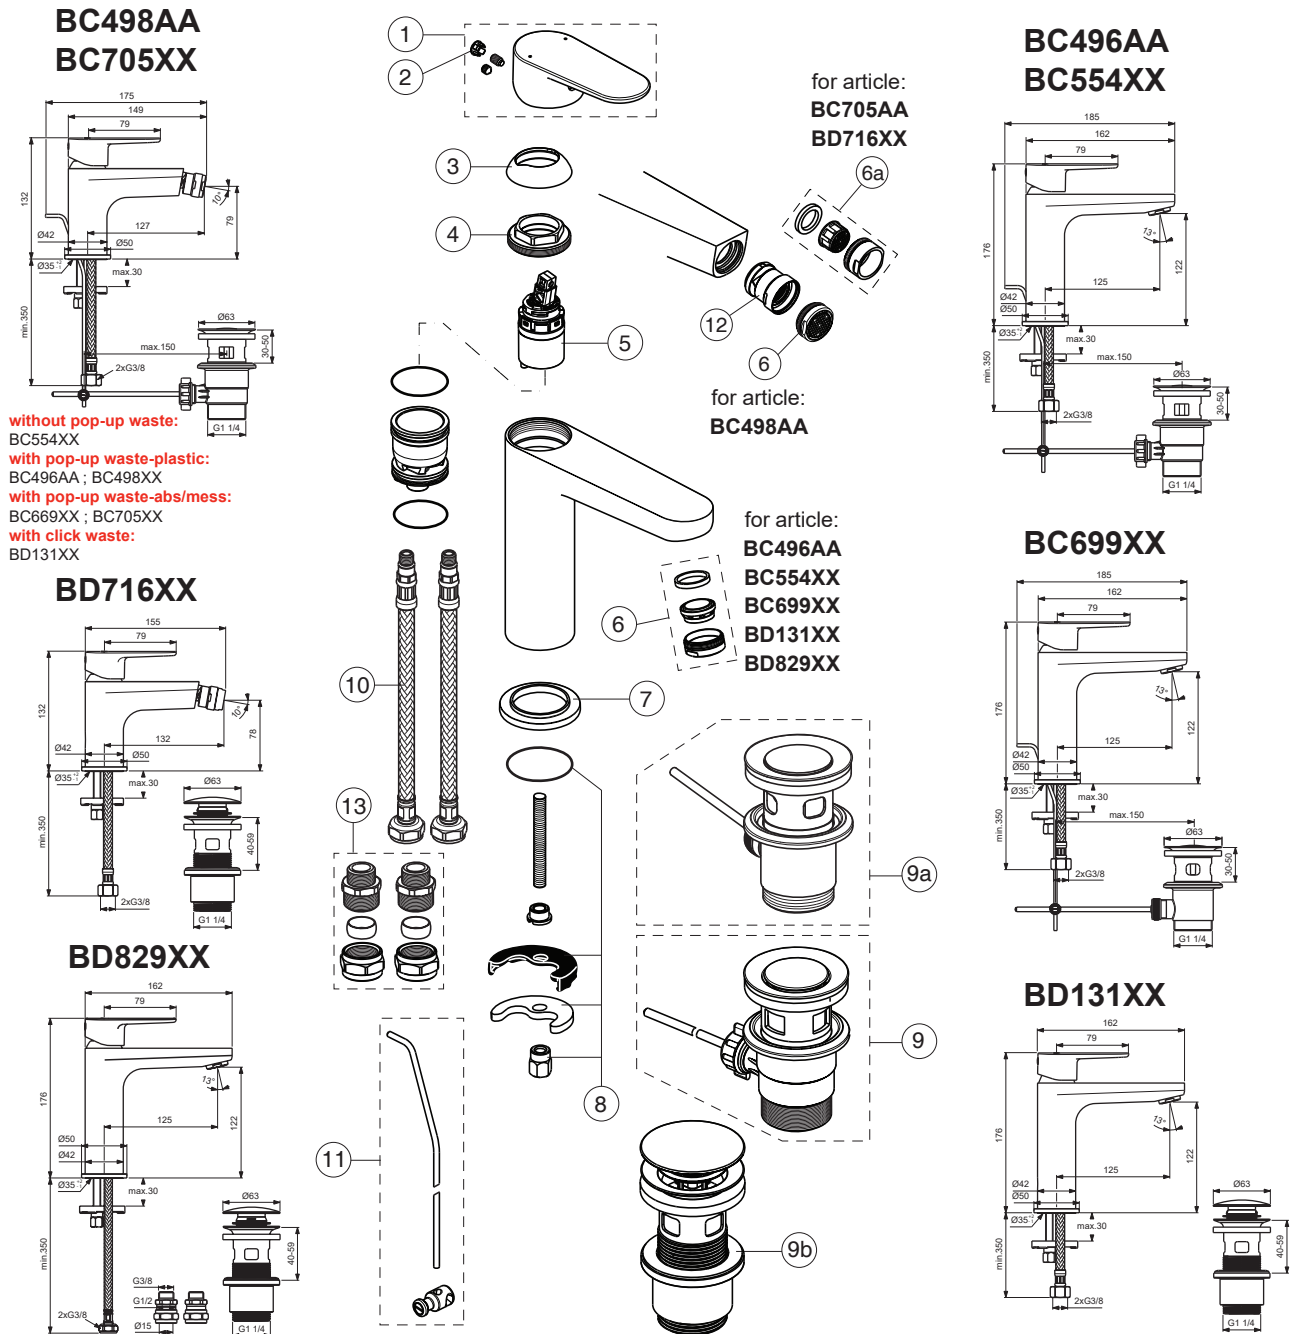

CERAFINE MODEL O

Ideal Standard

Produced from: Jan.2024

For XX=Coverage-Designate:

AA=chrome,XG=silk black,RO=rosé
Sl=silver,U4=matt black ral 90

For Instance:

B961644AA for chrome

Pos.	Signify	Spare parts-Nr.	Quantity	Pos.	Signify	Spare parts-Nr.	Quantity
1	Lever,w/logo-compl.	B961644XX	1 Set	11	Pull-up rod-compl.	B960900A5* (AA)	1 Set
2	Cap decorative	B964696NU	1 Pcs.	12	Ball joint M24x1	A960063XX	1 Pcs.
3	Cap	A861080XX	1 Pcs.	13	Connector G3/8,Ø15-set	B960845NU**	1 Set
4	Screw M38x1.5	B961645NU	1 Pcs.				
5	Cartridge Ø28mm	A861397NU	1 Pcs.				
6	Perlator M24x1-5 L/min	B961383XX	1 Pcs.				
	Perlator M24x1-3.8 L/min	B961946XX	1 Pcs. (BC699AA / XG)				
6a	Perlator M24x1-A-3.8 L/min	B960883AA	1 Pcs. (BC705AA)				
7	Rosette decorative	B960712XX	1 Pcs.				
8	Connecting set	B964702NU	1 Set				
9	Pop-up waste-plastic	B964550AA	1 Set				
9a	Pop-up drain ass.	A962991XX	1 Set				
9b	Click waste	E1482XX	1 Set				
10	Flex hose F3/8 /L445	A962005NU	1 Pcs.				

For XX=Coverage-Designate:

AA=chrome, XG=silk black, RO=rosé
SI=silver, U4=matt black ral 90

For Instance:

B961644AA for chrome

Pos.	Signify	Spare parts-Nr.	Quantity	Pos.	Signify	Spare parts-Nr.	Quantity
1	Lever,w/logo-compl.	B961644XX	1 Set	12	Ball joint M24x1	A960063XX	1 Pcs.
2	Cap decorative	B964696NU	1 Pcs.	13	Connector G3/8,Ø15-set	B960845NU**	1 Set
3	Cap	A861080XX	1 Pcs.				
4	Screw M38x1.5	B961645NU	1 Pcs.				
5	Cartridge Ø28mm	A861397NU	1 Pcs.				
6	Perlator M24x1, 5l/min	B961383XX	1 Pcs.				
6a	Aerator M24x1, 5l/min	B960754XX	1 Pcs.				
7	Rosette decorative	B960712XX	1 Pcs.				
8	Connecting set	B964702NU	1 Set				
9	Pop-up waste-plastic	B964550AA	1 Set				
9a	Pop-up drain ass.	A962991XX	1 Set				
9b	Click waste	E1482XX	1 Set				
10	Flex hose F3/8 /L445	A962005NU	1 Pcs.				
11	Pull-up rod-compl.	B960900A5* (AA)	1 Set				