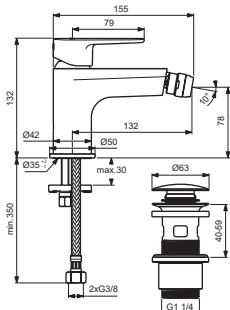

Produced from: June 2022

CERAFINE MODEL O

Ideal Standard

BC498AA BC705XX

without pop-up waste:
BC554XX
with pop-up waste-plastic:
BC496AA; BC498XX
with pop-up waste-abs/mess:
BC669XX; BC705XX
with click waste:
BD131XX

BD716XX

BD829XX

for article:
BC705AA
BD716XX

for article:
BC498AA

for article:
BC496AA
BC554XX
BC699XX
BD131XX
BD829XX

BC496AA BC554XX

BC699XX

BD131XX

For XX=Coverage-Designate:

AA=chrome, XG=silk black, RO=rosé
SI=silver, U4=matt black ral 90

For Instance:

B961644AA for chrome

Pos.	Signify	Spare parts-Nr.	Quantity	Pos.	Signify	Spare parts-Nr.	Quantity
1	Lever,w/logo-compl.	B961644XX	1 Set	12	Ball joint M24x1	A960063XX	1 Pcs.
2	Cap decorative	B964696NU	1 Pcs.	13	Connector G3/8,Ø15-set	B960845NU**	1 Set
3	Cap	A861080XX	1 Pcs.				
4	Screw M38x1.5	B961645NU	1 Pcs.				
5	Cartridge Ø28mm	A861397NU	1 Pcs.				
6	Perlator M24x1, 5l/min	B961383XX	1 Pcs.				
6a	Aerator M24x1, 5l/min	B960754XX	1 Pcs.				
7	Rosette decorative	B960712XX	1 Pcs.				
8	Connecting set	B964702NU	1 Set				
9	Pop-up waste-plastic	B964550AA	1 Set				
9a	Pop-up drain ass.	A962991XX	1 Set				
9b	Click waste	E1482XX	1 Set				
10	Flex hose F3/8 /L445	A962005NU	1 Pcs.				
11	Pull-up rod-compl.	B960900A5* (AA)	1 Set				

*A5-magnetic grey