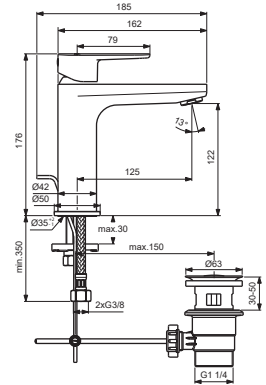

BC496AA BC554XX