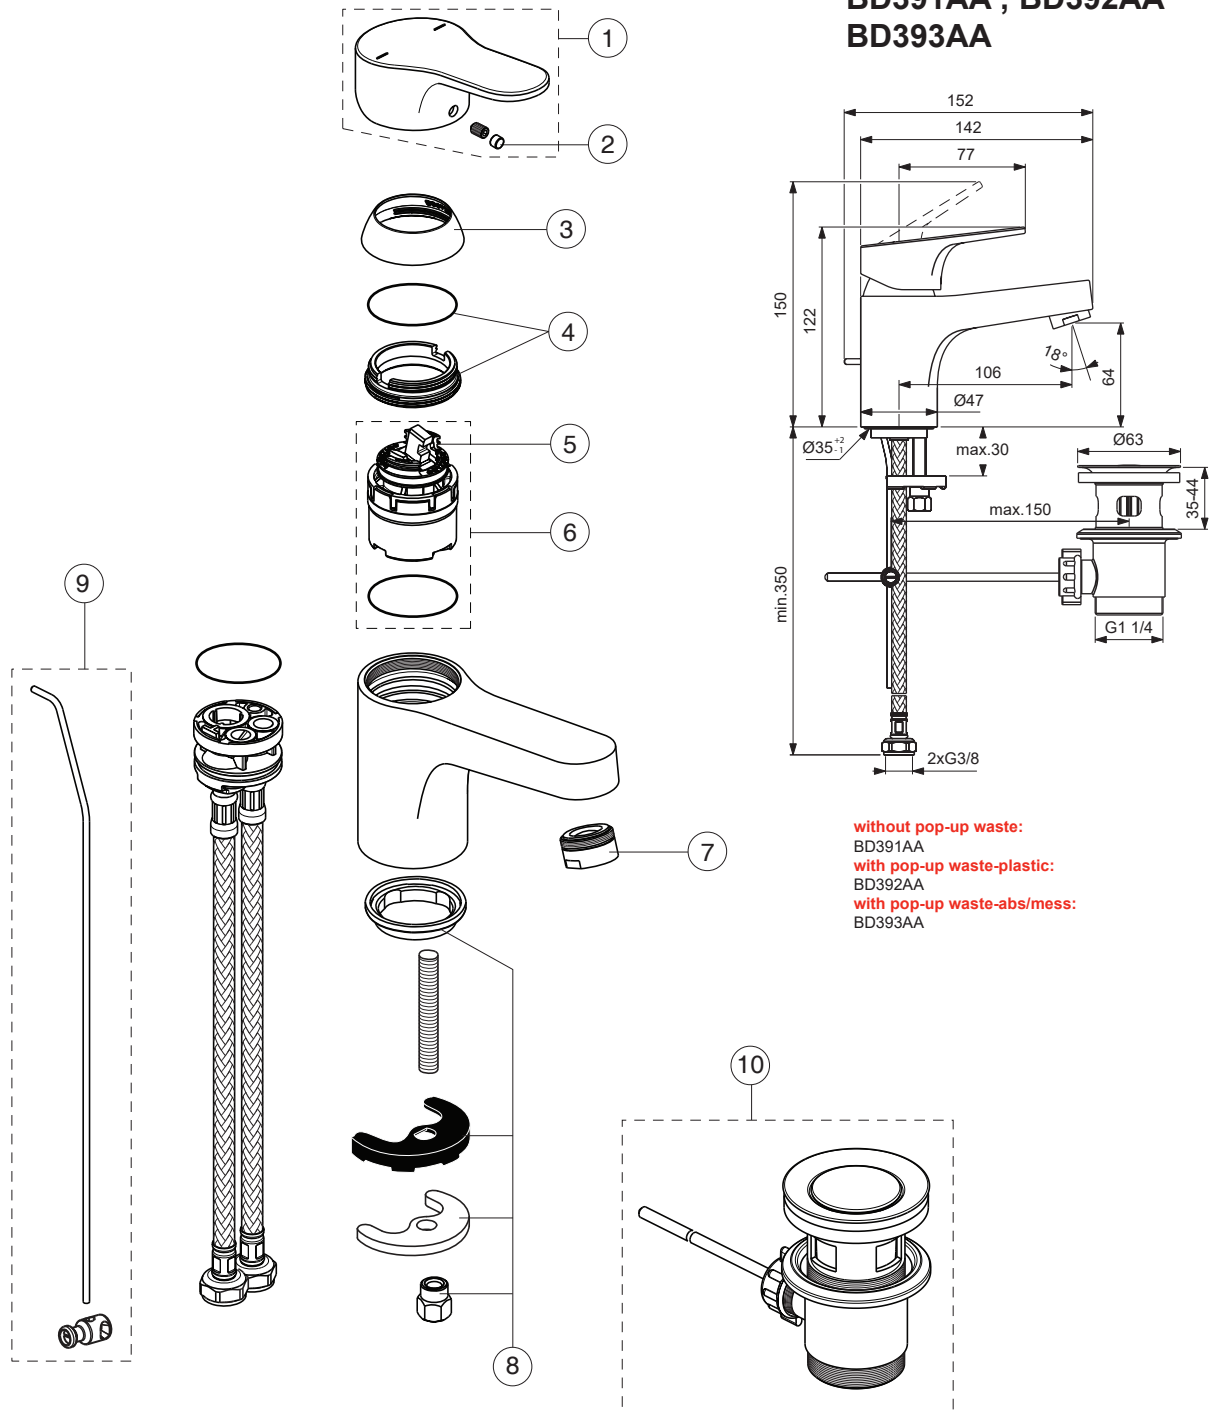

# CERABASE

Ideal Standard

Produced from: March 2024

**BD391AA ; BD392AA  
BD393AA**

**without pop-up waste:**  
BD391AA  
**with pop-up waste-plastic:**  
BD392AA  
**with pop-up waste-abs/mess:**  
BD393AA

Pos.	Signify	Spare parts-Nr.	Quantity	Pos.	Signify	Spare parts-Nr.	Quantity
1	Lever	B961852AA	1 Set				
2	Rubber button	A963751NU	1 Pcs.				
3	Cap M38x1.5	B961373AA	1 Pcs.				
4	Screw M38x1.5	B961374NU	1 Set				
5	Hot limit stop	A861181NU	1 Pcs.				
6	Cartridge Ø38mm	B961491NU*	1 Set				
7	Aerator M24x1-3.8 L/min	B960883AA	1 Pcs.				
8	Fixation set	A964520NU	1 Set				
9	Pull-up rod-compl.	B960900AA	1 Set				
10	Pop-up waste-plastic	B964550AA	1 Pcs.				
	Pop-up waste-abs/mess.	B960853AA	1 Pcs.				

\*Universal set (not all parts needed)

# CERABASE

Ideal Standard

Produced from: July 2022

**BD391AA ; BD392AA  
BD393AA**

Pos.	Signify	Spare parts-Nr.	Quantity	Pos.	Signify	Spare parts-Nr.	Quantity
1	Lever	B961852AA	1 Set				
2	Rubber button	A963751NU	1 Pcs.				
3	Cap M38x1.5	B961373AA	1 Pcs.				
4	Screw M38x1.5	B961374NU	1 Set				
5	Hot limit stop	A861181NU	1 Pcs.				
6	Cartridge $\text{Ø}38\text{mm}$	A861156NU*	1 Set				
7	Aerator M24x1-5 l/min	B960754AA	1 Pcs.				
8	Fixation set	A964520NU	1 Set				
9	Pull-up rod-compl.	B960900AA	1 Set				
10	Pop-up waste-plastic	B964550AA	1 Pcs.				
10a	Pop-up drain ass.	A962991AA	1 Pcs.				