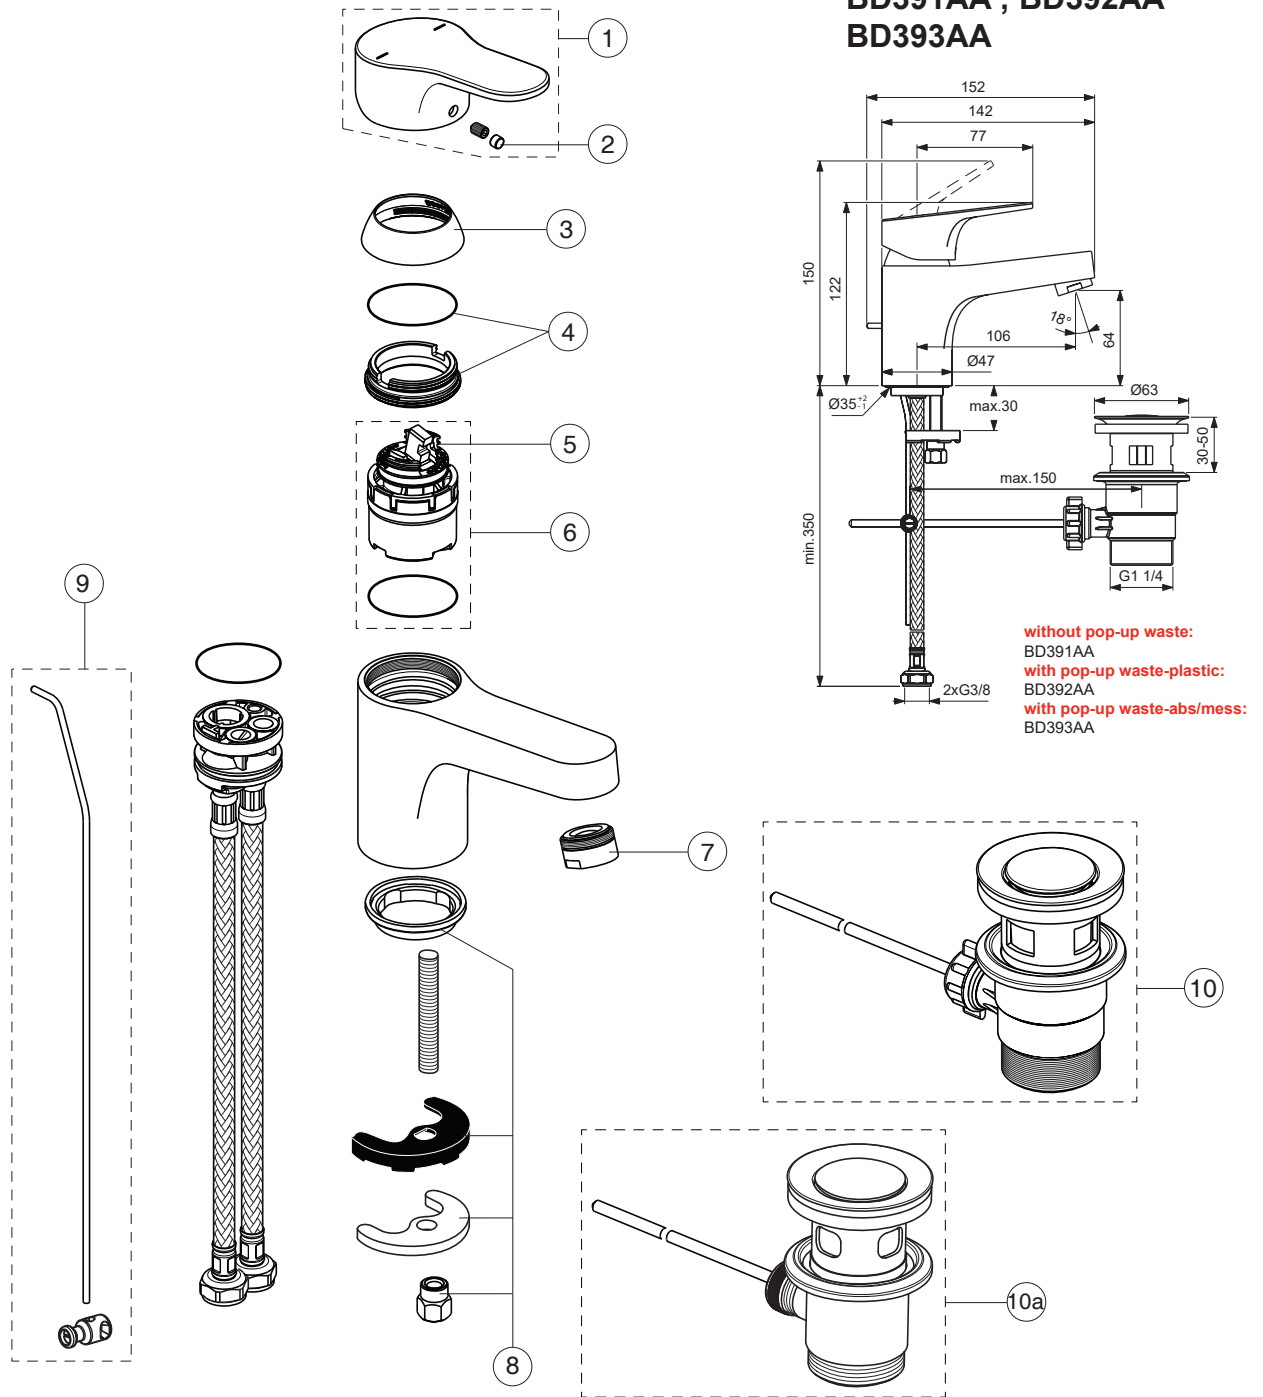

Pos.	Signify	Spare parts-Nr.	Quantity	Pos.	Signify	Spare parts-Nr.	Quantity
1	Lever	B961852AA	1 Set				
2	Rubber button	A963751NU	1 Pcs.				
3	Cap M38x1.5	B961373AA	1 Pcs.				
4	Screw M38x1.5	B961374NU	1 Set				
5	Hot limit stop	A861181NU	1 Pcs.				
6	Cartridge Ø38mm	B961491NU*	1 Set				
7	Aerator M24x1-3.8 L/min	B960883AA	1 Pcs.				
8	Fixation set	A964520NU	1 Set				
9	Pull-up rod-compl.	B960900AA	1 Set				
10	Pop-up waste-plastic	B964550AA	1 Pcs.				
	Pop-up waste-abs/mess.	B960853AA	1 Pcs.				

\*Universal set (not all parts needed)

# CERABASE

Ideal Standard

Produced from: July 2022

**BD391AA ; BD392AA  
BD393AA**

Pos.	Signify	Spare parts-Nr.	Quantity	Pos.	Signify	Spare parts-Nr.	Quantity
1	Lever	B961852AA	1 Set				
2	Rubber button	A963751NU	1 Pcs.				
3	Cap M38x1.5	B961373AA	1 Pcs.				
4	Screw M38x1.5	B961374NU	1 Set				
5	Hot limit stop	A861181NU	1 Pcs.				
6	Cartridge $\text{Ø}38\text{mm}$	A861156NU*	1 Set				
7	Aerator M24x1-5 l/min	B960754AA	1 Pcs.				
8	Fixation set	A964520NU	1 Set				
9	Pull-up rod-compl.	B960900AA	1 Set				
10	Pop-up waste-plastic	B964550AA	1 Pcs.				
10a	Pop-up drain ass.	A962991AA	1 Pcs.				