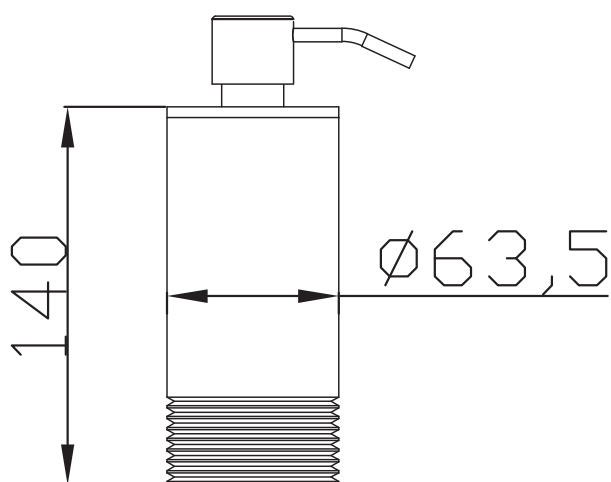

JEE-O soho soap dispenser

Article code:

701-0050

● RAW

701-0052

● 1.5 Electro powder spray hammercoated black

Material:

Stainless Steel r304

Cleaning instructions:

download JEE-O shower and taps manual on our website: www.jee-o.com

Dimension package:

L 7.5 x W 8.5 x H 7.5 cm

Total weight:

0.434 kg

Package weight:

0.045 kg