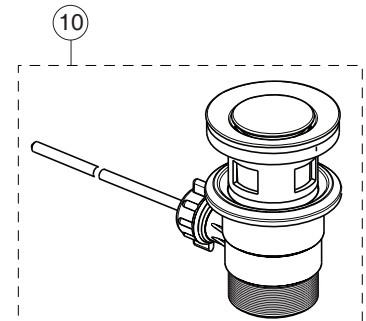

For XX:
AA=chrome
XG=silk black

| Pos. | Signify | Spare parts-Nr. | Quantity | Pos. | Signify | Spare parts-Nr. | Quantity |
|------|---------------------------|-----------------|----------|------|---------|-----------------|----------|
| 1 | Lever,w/logo | B961717XX | 1 Set | | | | |
| 2 | Cap decorative | B960473AA | 1 Pcs. | | | | |
| 3 | Rosette M38x1.5 | B961438XX | 1 Pcs. | | | | |
| 4 | Screw M4x1.5/M38x1.5 | B961374NU | 1 Set | | | | |
| 5 | Hot limit stop | A861181NU | 1 Pcs. | | | | |
| 6 | Cartridge Ø38mm | A861156NU* | 1 Pcs. | | | | |
| 7 | O-Ring Ø38x2.5 | E960059NU* | 1 Set | | | | |
| 8 | Perlator M24x1-A - 5l/min | B961383XX | 1 Pcs. | | | | |
| 9 | Connecting set | A964520NU | 1 Set | | | | |
| 10 | Pop-up waste-plastic | B964550XX | 1 Pcs. | | | | |
| 10a | Pop-up drain ass. | A962991XX | 1 Pcs. | | | | |
| 11 | Pull-up rod-compl. | B961119AA | 1 Set | | | | |

Ideal Standard

Produced from: Aug.2022

CERAPLAN

BD224XX
BD226AA
BD228XX

without pop-up waste:
BD224XX
with pop-up waste-plastic:
BD226AA
with pop-up waste-abs/mess:
BD228XX

For XX:
AA=chrome
XG=silk black

| Pos. | Signify | Spare parts-Nr. | Quantity | Pos. | Signify | Spare parts-Nr. | Quantity |
|------|---------------------------|-----------------|----------|------|---------|-----------------|----------|
| 1 | Lever,w/logo | B961717XX | 1 Set | | | | |
| 2 | Cap decorative | B960473AA | 1 Pcs. | | | | |
| 3 | Rosette M38x1.5 | B961438XX | 1 Pcs. | | | | |
| 4 | Screw M4x1.5/M38x1.5 | B961374NU | 1 Set | | | | |
| 5 | Hot limit stop | A861181NU | 1 Pcs. | | | | |
| 6 | Cartridge Ø38mm | A861156NU* | 1 Pcs. | | | | |
| 7 | O-Ring Ø38x2.5 | E960059NU* | 1 Set | | | | |
| 8 | Perlator M24x1-A - 5l/min | B961383XX | 1 Pcs. | | | | |
| 9 | Connecting set | A964520NU | 1 Set | | | | |
| 10 | Pop-up waste-plastic | B964550XX | 1 Pcs. | | | | |
| 10a | Pop-up drain ass. | A962991XX | 1 Pcs. | | | | |
| 11 | Pull-up rod-compl. | B960900AA | 1 Set | | | | |