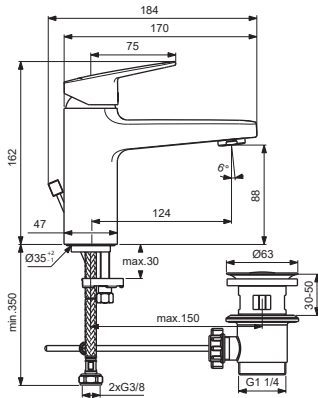

Ideal Standard

CERAPLAN

Produced from: Sept.2023

BD224XX
BD226AA
BD228XX