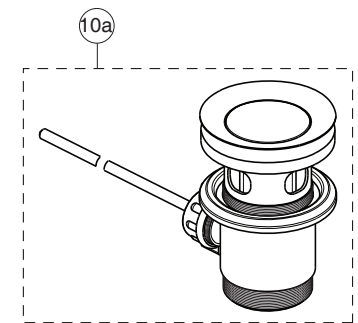

For XX:
AA=chrome
XG=silk black

Pos.	Signify	Spare parts-Nr.	Quantity	Pos.	Signify	Spare parts-Nr.	Quantity
1	Lever,w/logo	B961717XX	1 Set				
2	Cap decorative	B960473AA	1 Pcs.				
3	Rosette M38x1.5	B961438XX	1 Pcs.				
4	Screw M4x1.5/M38x1.5	B961374NU	1 Set				
5	Hot limit stop	A861181NU	1 Pcs.				
6	Cartridge Ø38mm	B961491NU*	1 Pcs.				
7	O-Ring Ø38x2.5	E960059NU*	1 Set				
8	Perlator M24x1-A - 5l/min	B961383XX	1 Pcs.				
	Perlator M24x1-3.8 L/min	B961946XX	1 Pcs. (for BD226AA)				
9	Connecting set	A964520NU	1 Set				
10	Pop-up waste-plastic	B964550XX	1 Pcs. (for BD226AA)				
10a	Pop-up waste-abs/mess	B960853XX	1 Pcs. (for BD228XX)				
11	Pull-up rod-compl.	B961119AA	1 Set (for BD228AA)				
11a	Pull-up rod-compl.	B960900A5	1 Set (for BD228XG)				

*Universal set (not all parts needed)

04.2024