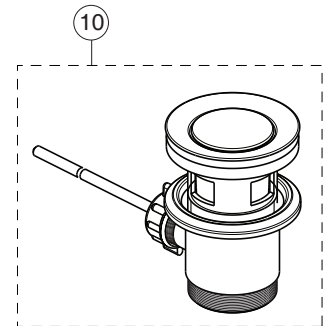

For XX:
AA=chrome
XG=silk black

Pos.	Signify	Spare parts-Nr.	Quantity	Pos.	Signify	Spare parts-Nr.	Quantity
1	Lever,w/logo	B961717XX	1 Set				
2	Cap decorative	B960473AA	1 Pcs.				
3	Rosette M38x1.5	B961438XX	1 Pcs.				
4	Screw M4x1.5/M38x1.5	B961374NU	1 Set				
5	Hot limit stop	A861181NU	1 Pcs.				
6	Cartridge Ø38mm	B961491NU*	1 Pcs.				
7	O-Ring Ø38x2.5	E960059NU*	1 Set				
8	Perlator M24x1-A - 5l/min	B961383XX	1 Pcs.				
	Perlator M24x1-3.8 L/min	B961946XX	1 Pcs. (for BD226AA)				
9	Connecting set	A964520NU	1 Set				
10	Pop-up waste-plastic	B964550XX	1 Pcs. (for BD226AA)				
10a	Pop-up waste-abs/mess	B960853XX	1 Pcs. (for BD228XX)				
11	Pull-up rod-compl.	B961119AA	1 Set (for BD228AA)				
11a	Pull-up rod-compl.	B960900A5	1 Set (for BD228XG)				

*Universal set (not all parts needed)

04.2024