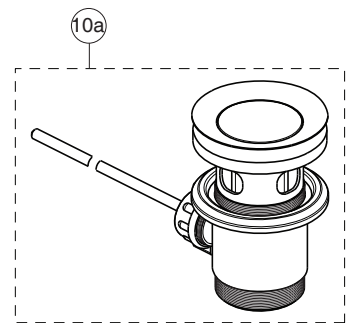

For XX:
AA=chrome
XG=silk black

| Pos. | Signify | Spare parts-Nr. | Quantity | Pos. | Signify | Spare parts-Nr. | Quantity |
|------|---------------------------|-----------------|----------|------|---------|-----------------|----------|
| 1 | Lever,w/logo | B961717XX | 1 Set | | | | |
| 2 | Cap decorative | B960473AA | 1 Pcs. | | | | |
| 3 | Rosette M38x1.5 | B961438XX | 1 Pcs. | | | | |
| 4 | Screw M4x1.5/M38x1.5 | B961374NU | 1 Set | | | | |
| 5 | Hot limit stop | A861181NU | 1 Pcs. | | | | |
| 6 | Cartridge Ø38mm | A861156NU* | 1 Pcs. | | | | |
| 7 | O-Ring Ø38x2.5 | E960059NU* | 1 Set | | | | |
| 8 | Perlator M24x1-A - 5l/min | B961383XX | 1 Pcs. | | | | |
| 9 | Connecting set | A964520NU | 1 Set | | | | |
| 10 | Pop-up waste-plastic | B964550XX | 1 Pcs. | | | | |
| 10a | Pop-up drain ass. | A962991XX | 1 Pcs. | | | | |
| 11 | Pull-up rod-compl. | B961119AA | 1 Set | | | | |

Ideal Standard

Produced from: Aug.2022

CERAPLAN

BD224XX
BD226AA
BD228XX

without pop-up waste:
BD224XX
with pop-up waste-plastic:
BD226AA
with pop-up waste-abs/mess:
BD228XX

For XX:
AA=chrome
XG=silk black

| Pos. | Signify | Spare parts-Nr. | Quantity | Pos. | Signify | Spare parts-Nr. | Quantity |
|------|---------------------------|-----------------|----------|------|---------|-----------------|----------|
| 1 | Lever,w/logo | B961717XX | 1 Set | | | | |
| 2 | Cap decorative | B960473AA | 1 Pcs. | | | | |
| 3 | Rosette M38x1.5 | B961438XX | 1 Pcs. | | | | |
| 4 | Screw M4x1.5/M38x1.5 | B961374NU | 1 Set | | | | |
| 5 | Hot limit stop | A861181NU | 1 Pcs. | | | | |
| 6 | Cartridge Ø38mm | A861156NU* | 1 Pcs. | | | | |
| 7 | O-Ring Ø38x2.5 | E960059NU* | 1 Set | | | | |
| 8 | Perlator M24x1-A - 5l/min | B961383XX | 1 Pcs. | | | | |
| 9 | Connecting set | A964520NU | 1 Set | | | | |
| 10 | Pop-up waste-plastic | B964550XX | 1 Pcs. | | | | |
| 10a | Pop-up drain ass. | A962991XX | 1 Pcs. | | | | |
| 11 | Pull-up rod-compl. | B960900AA | 1 Set | | | | |