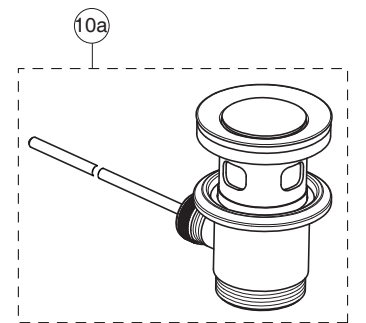

For XX:
AA=chrome
XG=silk black

| Pos. | Signify | Spare parts-Nr. | Quantity | Pos. | Signify | Spare parts-Nr. | Quantity |
|------|---------------------------|-----------------|----------|------|---------|-----------------|----------|
| 1 | Lever,w/logo | B961717XX | 1 Set | | | | |
| 2 | Cap decorative | B960473AA | 1 Pcs. | | | | |
| 3 | Rosette M38x1.5 | B961438XX | 1 Pcs. | | | | |
| 4 | Screw M4x1.5/M38x1.5 | B961374NU | 1 Set | | | | |
| 5 | Hot limit stop | A861181NU | 1 Pcs. | | | | |
| 6 | Cartridge Ø38mm | A861156NU* | 1 Pcs. | | | | |
| 7 | O-Ring Ø38x2.5 | E960059NU* | 1 Set | | | | |
| 8 | Perlator M24x1-A - 5l/min | B961383XX | 1 Pcs. | | | | |
| 9 | Connecting set | A964520NU | 1 Set | | | | |
| 10 | Pop-up waste-plastic | B964550XX | 1 Pcs. | | | | |
| 10a | Pop-up drain ass. | A962991XX | 1 Pcs. | | | | |
| 11 | Pull-up rod-compl. | B961119AA | 1 Set | | | | |

Ideal Standard

Produced from: Aug.2022

CERAPLAN

BD224XX
BD226AA
BD228XX

without pop-up waste:
BD224XX
with pop-up waste-plastic:
BD226AA
with pop-up waste-abs/mess:
BD228XX

For XX:
AA=chrome
XG=silk black

| Pos. | Signify | Spare parts-Nr. | Quantity | Pos. | Signify | Spare parts-Nr. | Quantity |
|------|---------------------------|-----------------|----------|------|---------|-----------------|----------|
| 1 | Lever,w/logo | B961717XX | 1 Set | | | | |
| 2 | Cap decorative | B960473AA | 1 Pcs. | | | | |
| 3 | Rosette M38x1.5 | B961438XX | 1 Pcs. | | | | |
| 4 | Screw M4x1.5/M38x1.5 | B961374NU | 1 Set | | | | |
| 5 | Hot limit stop | A861181NU | 1 Pcs. | | | | |
| 6 | Cartridge Ø38mm | A861156NU* | 1 Pcs. | | | | |
| 7 | O-Ring Ø38x2.5 | E960059NU* | 1 Set | | | | |
| 8 | Perlator M24x1-A - 5l/min | B961383XX | 1 Pcs. | | | | |
| 9 | Connecting set | A964520NU | 1 Set | | | | |
| 10 | Pop-up waste-plastic | B964550XX | 1 Pcs. | | | | |
| 10a | Pop-up drain ass. | A962991XX | 1 Pcs. | | | | |
| 11 | Pull-up rod-compl. | B960900AA | 1 Set | | | | |