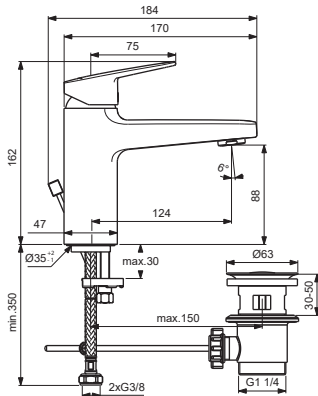

Ideal Standard

CERAPLAN

Produced from: June 2024

BD224XX
BD226AA
BD228XX

without pop-up waste:
BD224XX
with pop-up waste-plastic:
BD226AA
with pop-up waste-abs/mess:
BD228XX