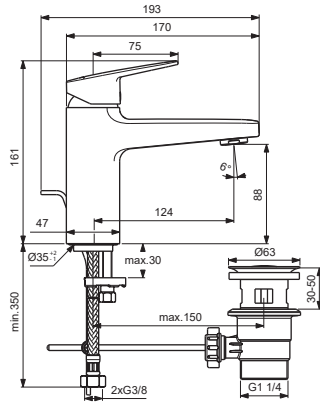

For XX:
AA=chrome
XG=silk black

| Pos. | Signify | Spare parts-Nr. | Quantity | Pos. | Signify | Spare parts-Nr. | Quantity |
|------|---------------------------|-----------------|----------|------|---------|-----------------|----------|
| 1 | Lever,w/logo | B961717XX | 1 Set | | | | |
| 2 | Cap decorative | B960473AA | 1 Pcs. | | | | |
| 3 | Rosette M38x1.5 | B961438XX | 1 Pcs. | | | | |
| 4 | Screw M4x1.5/M38x1.5 | B961374NU | 1 Set | | | | |
| 5 | Hot limit stop | A861181NU | 1 Pcs. | | | | |
| 6 | Cartridge Ø38mm | A861156NU* | 1 Pcs. | | | | |
| 7 | O-Ring Ø38x2.5 | E960059NU* | 1 Set | | | | |
| 8 | Perlator M24x1-A - 5l/min | B961383XX | 1 Pcs. | | | | |
| 9 | Connecting set | A964520NU | 1 Set | | | | |
| 10 | Pop-up waste-plastic | B964550XX | 1 Pcs. | | | | |
| 10a | Pop-up drain ass. | A962991XX | 1 Pcs. | | | | |
| 11 | Pull-up rod-compl. | B961119AA | 1 Set | | | | |

Ideal Standard

Produced from: Aug.2022

CERAPLAN

BD224XX
BD226AA
BD228XX

without pop-up waste:
BD224XX
with pop-up waste-plastic:
BD226AA
with pop-up waste-abs/mess:
BD228XX

For XX:
AA=chrome
XG=silk black

| Pos. | Signify | Spare parts-Nr. | Quantity | Pos. | Signify | Spare parts-Nr. | Quantity |
|------|---------------------------|-----------------|----------|------|---------|-----------------|----------|
| 1 | Lever,w/logo | B961717XX | 1 Set | | | | |
| 2 | Cap decorative | B960473AA | 1 Pcs. | | | | |
| 3 | Rosette M38x1.5 | B961438XX | 1 Pcs. | | | | |
| 4 | Screw M4x1.5/M38x1.5 | B961374NU | 1 Set | | | | |
| 5 | Hot limit stop | A861181NU | 1 Pcs. | | | | |
| 6 | Cartridge Ø38mm | A861156NU* | 1 Pcs. | | | | |
| 7 | O-Ring Ø38x2.5 | E960059NU* | 1 Set | | | | |
| 8 | Perlator M24x1-A - 5l/min | B961383XX | 1 Pcs. | | | | |
| 9 | Connecting set | A964520NU | 1 Set | | | | |
| 10 | Pop-up waste-plastic | B964550XX | 1 Pcs. | | | | |
| 10a | Pop-up drain ass. | A962991XX | 1 Pcs. | | | | |
| 11 | Pull-up rod-compl. | B960900AA | 1 Set | | | | |