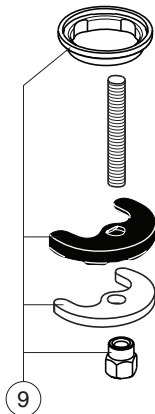

For XX:
AA=chrome
XG=silk black

| Pos. | Signify | Spare parts-Nr. | Quantity | Pos. | Signify | Spare parts-Nr. | Quantity |
|------|---------------------------|-----------------|----------|------|---------|-----------------|----------|
| 1 | Lever,w/logo | B961717XX | 1 Set | | | | |
| 2 | Cap decorative | B960473AA | 1 Pcs. | | | | |
| 3 | Rosette M38x1.5 | B961438XX | 1 Pcs. | | | | |
| 4 | Screw M4x1.5/M38x1.5 | B961374NU | 1 Set | | | | |
| 5 | Hot limit stop | A861181NU | 1 Pcs. | | | | |
| 6 | Cartridge Ø38mm | A861156NU* | 1 Pcs. | | | | |
| 7 | O-Ring Ø38x2.5 | E960059NU* | 1 Set | | | | |
| 8 | Perlator M24x1-A - 5l/min | B961383XX | 1 Pcs. | | | | |
| 9 | Connecting set | A964520NU | 1 Set | | | | |
| 10 | Pop-up waste-plastic | B964550XX | 1 Pcs. | | | | |
| 10a | Pop-up drain ass. | A962991XX | 1 Pcs. | | | | |
| 11 | Pull-up rod-compl. | B961119AA | 1 Set | | | | |

Ideal Standard

Produced from: Aug.2022

CERAPLAN

BD224XX
BD226AA
BD228XX

without pop-up waste:
BD224XX
with pop-up waste-plastic:
BD226AA
with pop-up waste-abs/mess:
BD228XX

For XX:
AA=chrome
XG=silk black

| Pos. | Signify | Spare parts-Nr. | Quantity | Pos. | Signify | Spare parts-Nr. | Quantity |
|------|---------------------------|-----------------|----------|------|---------|-----------------|----------|
| 1 | Lever,w/logo | B961717XX | 1 Set | | | | |
| 2 | Cap decorative | B960473AA | 1 Pcs. | | | | |
| 3 | Rosette M38x1.5 | B961438XX | 1 Pcs. | | | | |
| 4 | Screw M4x1.5/M38x1.5 | B961374NU | 1 Set | | | | |
| 5 | Hot limit stop | A861181NU | 1 Pcs. | | | | |
| 6 | Cartridge Ø38mm | A861156NU* | 1 Pcs. | | | | |
| 7 | O-Ring Ø38x2.5 | E960059NU* | 1 Set | | | | |
| 8 | Perlator M24x1-A - 5l/min | B961383XX | 1 Pcs. | | | | |
| 9 | Connecting set | A964520NU | 1 Set | | | | |
| 10 | Pop-up waste-plastic | B964550XX | 1 Pcs. | | | | |
| 10a | Pop-up drain ass. | A962991XX | 1 Pcs. | | | | |
| 11 | Pull-up rod-compl. | B960900AA | 1 Set | | | | |