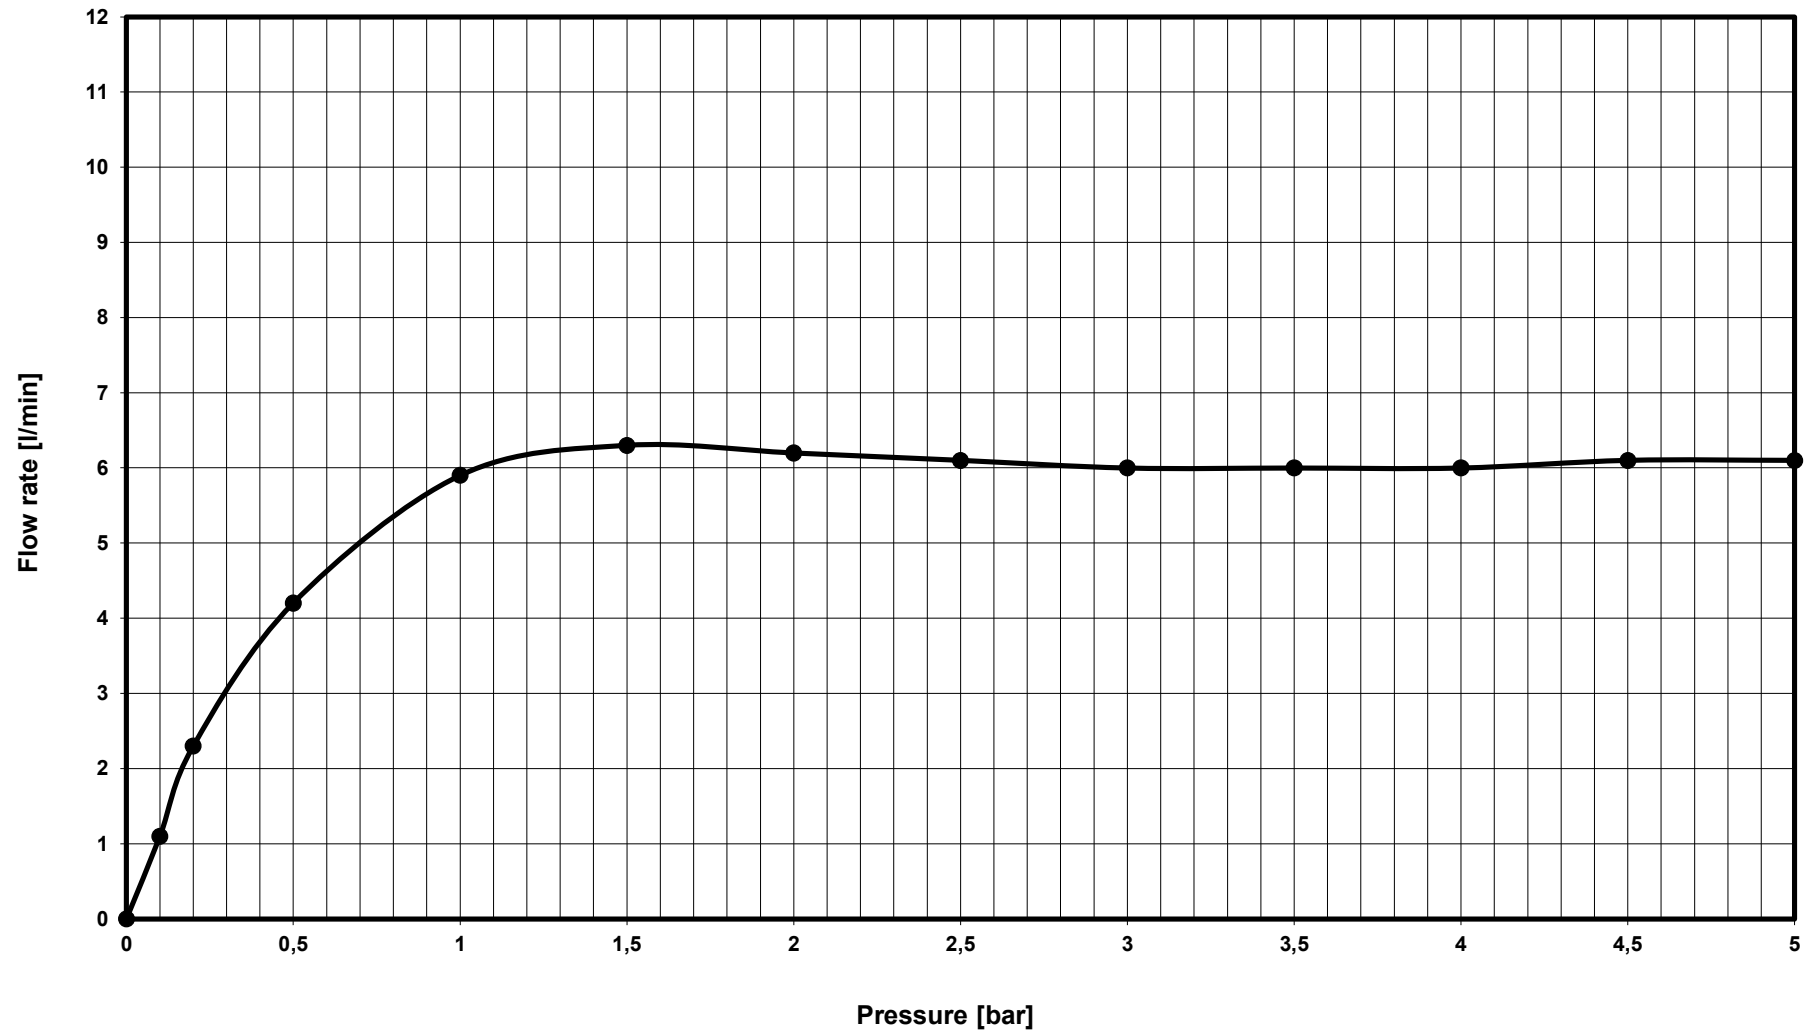

Ideal Standard

### BC293AA CLOOK SNK MXR RMTD T.SP/SLDR ND

—●— Mixed water - series