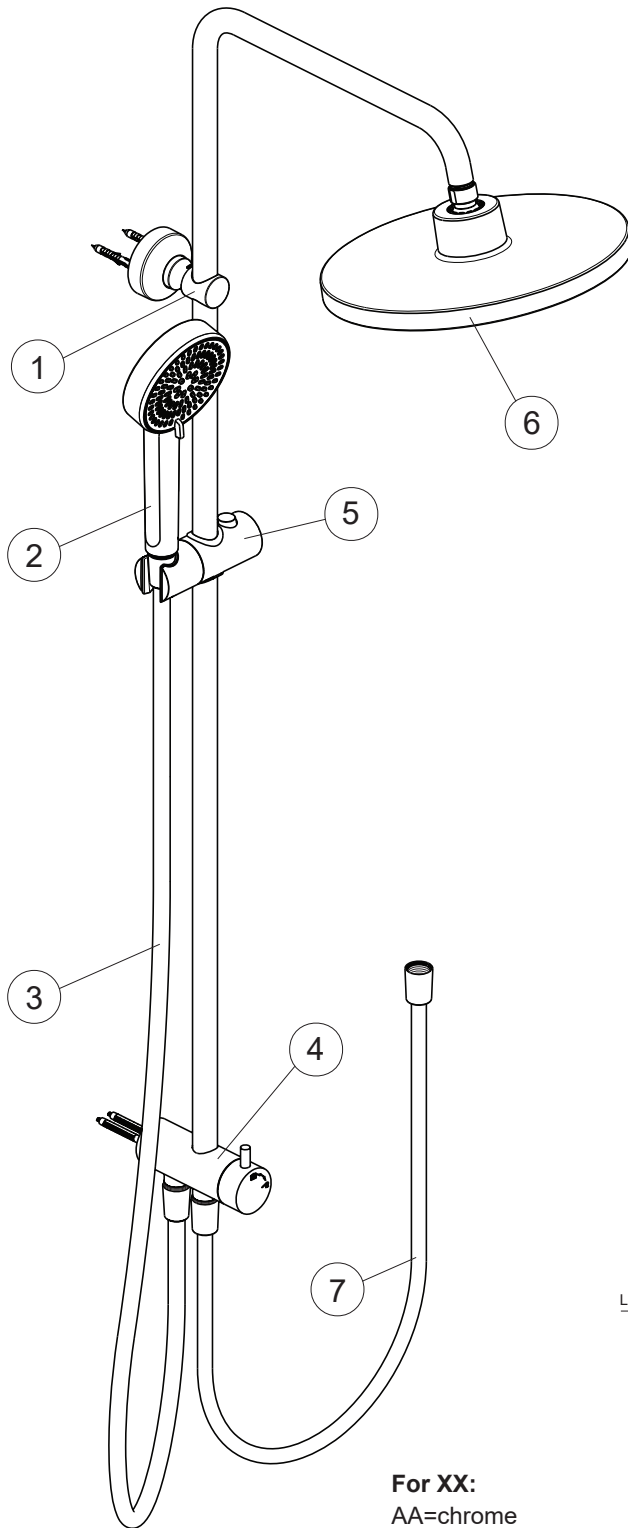

# CERAFLOW 25+

Ideal Standard

## BD747XX

For XX:  
AA=chrome  
XG=silk black

Pos.	Signify	Spare parts-Nr.	Quantity
1	Shower bar holder	A861562XX	1 Set
2	Handshower,2F,Ø100mm	BD580XX	1 Pcs.
3	Shower hose L1750mm	BE175XX	1 Pcs.
4	Diverter wall fixation	B961891XX	1 Set
5	Slider set	B960976XX	1 Pcs.
6	Headshower Ø260mm	BD581XX	1 Pcs.
7	Shower hose L800mm	B961890XX	1 Pcs.