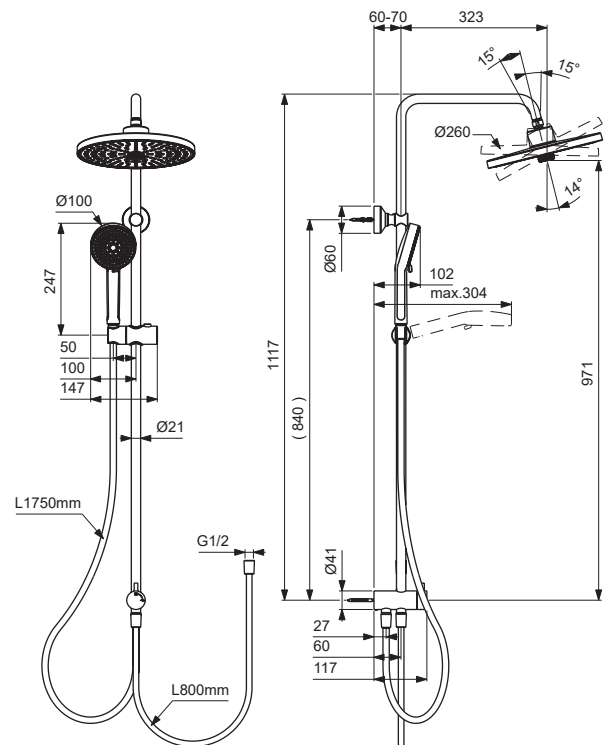

# CERAFLOW 25+

Ideal Standard

## BD747XX

For XX:  
AA=chrome  
XG=silk black

Pos.	Signify	Spare parts-Nr.	Quantity
1	Shower bar holder	A861562XX	1 Set
2	Handshower,2F,Ø100mm	BD580XX	1 Pcs.
3	Shower hose L1750mm	BE175XX	1 Pcs.
4	Diverter wall fixation	B961891XX	1 Set
5	Slider set	B960976XX	1 Pcs.
6	Headshower Ø260mm	BD581XX	1 Pcs.
7	Shower hose L800mm	B961890XX	1 Pcs.