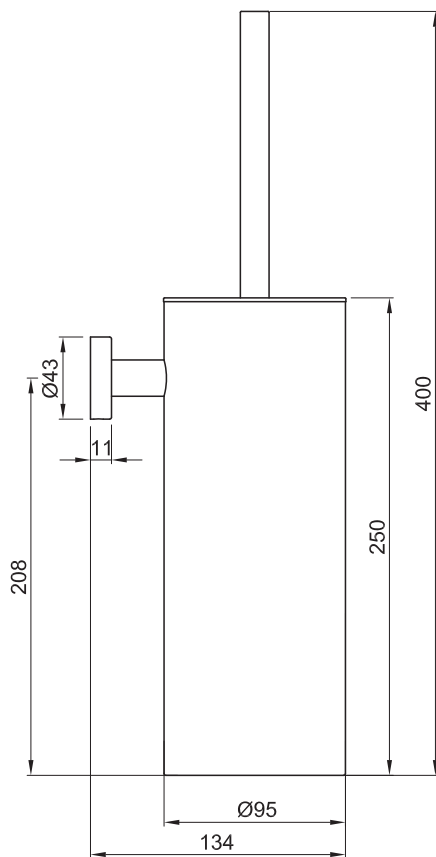

JEE-O slimline toilet brush

Article code:

801-0030

● Brushed

801-0033

● Structured black

801-0034

● PVD coated bronze

801-0034

● PVD coated matt gold

Material:

Stainless Steel r304

Cleaning instructions:

download JEE-O shower and taps manual on our website: www.jee-o.com

Dimension package:

L 41 x W 14.5 x H 10 cm