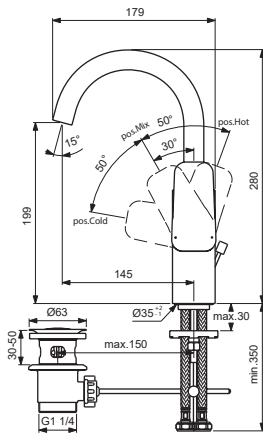

CERAPLAN

Ideal Standard

Produced from: Sept.2023

BD234XX
BD235XX

without pop-up waste:
BD234XX
with pop-up waste-abs/mess:
BD235XX

For XX:
AA=chrome
XG=silk black

Pos.	Signify	Spare parts-Nr.	Quantity	Pos.	Signify	Spare parts-Nr.	Quantity
1	Lever,w/logo	B961718XX	1 Set	14a	Pull-up rod-compl.	B960900A5	1 Set
2	Cap decorative	B960473AA	1 Pcs.				
3	Rosette M38x1.5	B961438XX	1 Pcs.				
4	Screw M4x1.5/M38x1.5	B961374NU	1 Set				
5	Hot limit stop	A861181NU	1 Pcs.				
6	Cartridge Ø38mm	A861156NU*	1 Pcs.				
7	Tub.spout R145mm	B961728XX	1 Set				
8	Aer.cache M16.5x1-5l/min	A962708NU	1 Pcs.				
9	Sealing set	B961596NU	1 Set				
10	Rubber cap Ø8.1x3	B960583XX	1 Set				
11	Connecting set	A964520NU	1 Set				
12	Pop-up drain ass.	A962991XX	1 Pcs.				
13	Flex hose G3/8 /L445mm	A963600NU	1 Pcs.				
14	Pull-up rod-compl.	B961119AA	1 Set				

*Universal set (not all parts needed)

09.2023

CERAPLAN

Ideal Standard

Produced from: Aug.2022

BD234XX
BD235XX

Pos.	Signify	Spare parts-Nr.	Quantity	Pos.	Signify	Spare parts-Nr.	Quantity
1	Lever,w/logo	B961718XX	1 Set				
2	Cap decorative	B960473AA	1 Pcs.				
3	Rosette M38x1.5	B961438XX	1 Pcs.				
4	Screw M4x1.5/M38x1.5	B961374NU	1 Set				
5	Hot limit stop	A861181NU	1 Pcs.				
6	Cartridge Ø38mm	A861156NU*	1 Pcs.				
7	Tub.spout R145mm	B961728XX	1 Set				
8	Aer.cache M16.5x1-5l/min	A962708NU	1 Pcs.				
9	Sealing set	B961596NU	1 Set				
10	Rubber cap Ø8.1x3	B960583XX	1 Set				
11	Connecting set	A964520NU	1 Set				
12	Pop-up drain ass.	A962991XX	1 Pcs.				
13	Flex hose G3/8 /L445mm	A963600NU	1 Pcs.				
14	Pull-up rod-compl.	B960900AA	1 Set				