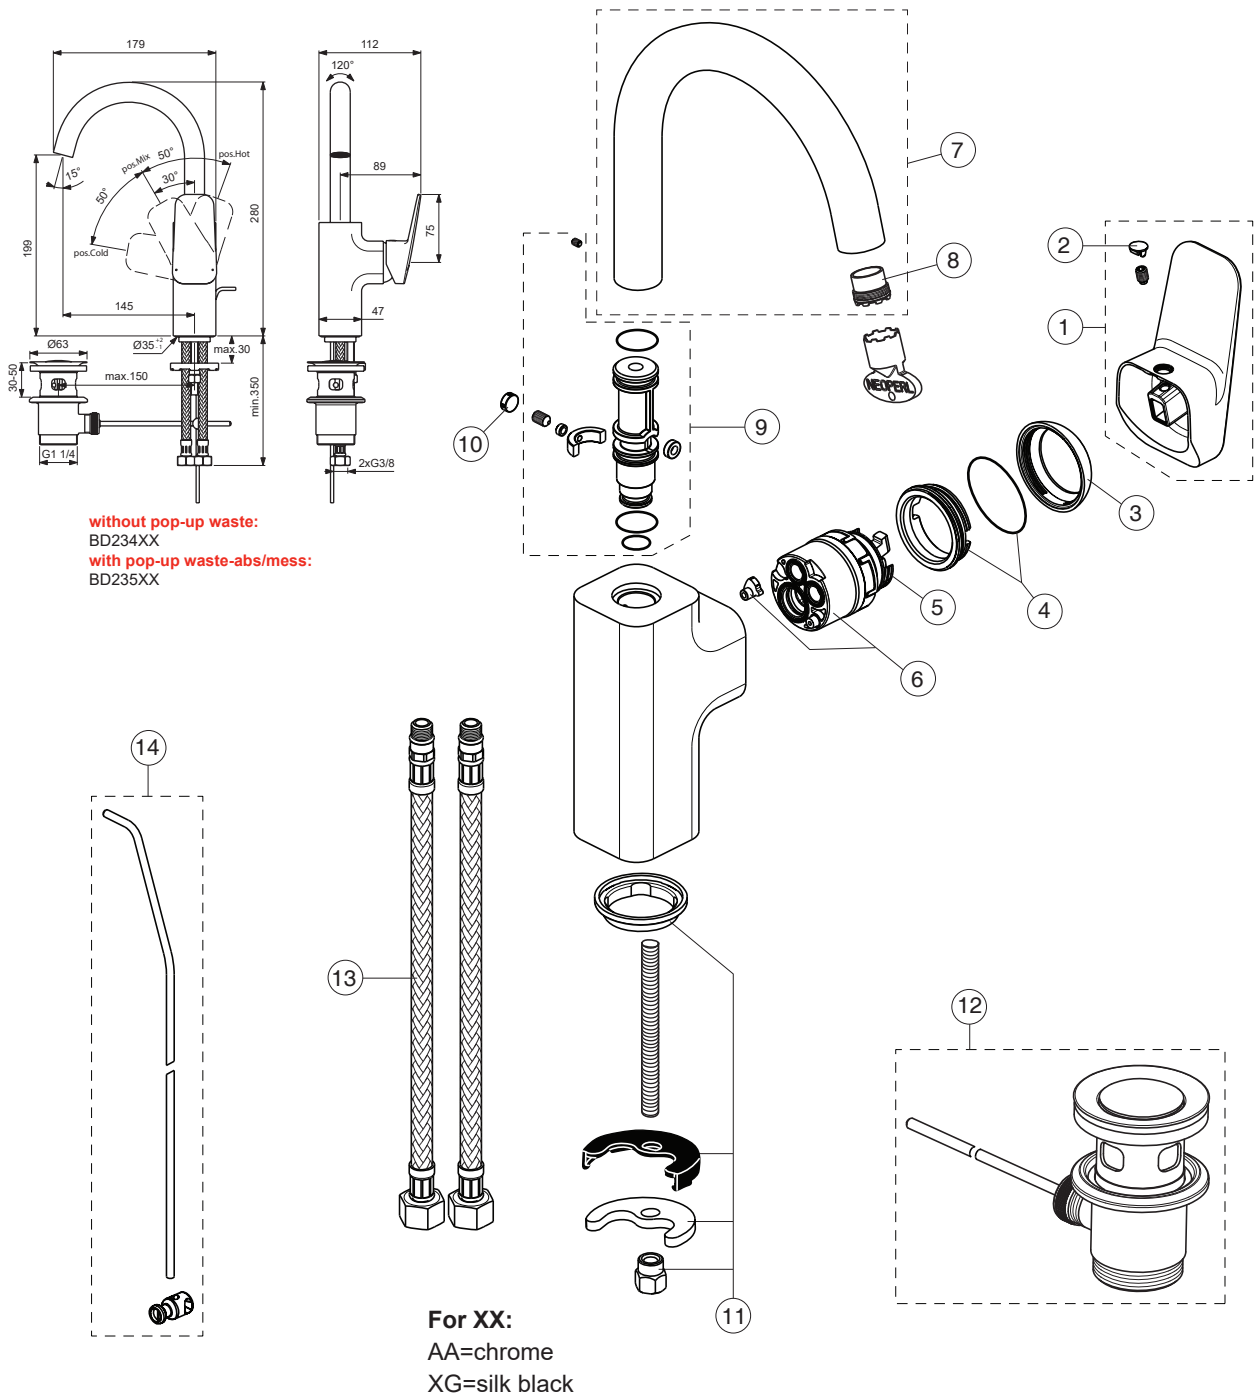

CERAPLAN

Ideal Standard

Produced from: Sept.2023

BD234XX
BD235XX

without pop-up waste:
BD234XX
with pop-up waste-abs/mess:
BD235XX

For XX:
AA=chrome
XG=silk black

Pos.	Signify	Spare parts-Nr.	Quantity	Pos.	Signify	Spare parts-Nr.	Quantity
1	Lever,w/logo	B961718XX	1 Set	14a	Pull-up rod-compl.	B960900A5	1 Set
2	Cap decorative	B960473AA	1 Pcs.				
3	Rosette M38x1.5	B961438XX	1 Pcs.				
4	Screw M4x1.5/M38x1.5	B961374NU	1 Set				
5	Hot limit stop	A861181NU	1 Pcs.				
6	Cartridge Ø38mm	A861156NU*	1 Pcs.				
7	Tub.spout R145mm	B961728XX	1 Set				
8	Aer.cache M16.5x1-5l/min	A962708NU	1 Pcs.				
9	Sealing set	B961596NU	1 Set				
10	Rubber cap Ø8.1x3	B960583XX	1 Set				
11	Connecting set	A964520NU	1 Set				
12	Pop-up drain ass.	A962991XX	1 Pcs.				
13	Flex hose G3/8 /L445mm	A963600NU	1 Pcs.				
14	Pull-up rod-compl.	B961119AA	1 Set				

*Universal set (not all parts needed)

09.2023

CERAPLAN

Ideal Standard

Produced from: Aug.2022

BD234XX
BD235XX

Pos.	Signify	Spare parts-Nr.	Quantity	Pos.	Signify	Spare parts-Nr.	Quantity
1	Lever,w/logo	B961718XX	1 Set				
2	Cap decorative	B960473AA	1 Pcs.				
3	Rosette M38x1.5	B961438XX	1 Pcs.				
4	Screw M4x1.5/M38x1.5	B961374NU	1 Set				
5	Hot limit stop	A861181NU	1 Pcs.				
6	Cartridge Ø38mm	A861156NU*	1 Pcs.				
7	Tub.spout R145mm	B961728XX	1 Set				
8	Aer.cache M16.5x1-5l/min	A962708NU	1 Pcs.				
9	Sealing set	B961596NU	1 Set				
10	Rubber cap Ø8.1x3	B960583XX	1 Set				
11	Connecting set	A964520NU	1 Set				
12	Pop-up drain ass.	A962991XX	1 Pcs.				
13	Flex hose G3/8 /L445mm	A963600NU	1 Pcs.				
14	Pull-up rod-compl.	B960900AA	1 Set				