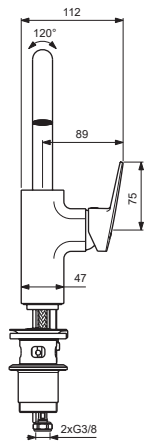

CERAPLAN

Ideal Standard

Produced from: Sept.2023

BD234XX
BD235XX

without pop-up waste:
BD234XX
with pop-up waste-abs/mess:
BD235XX

For XX:
AA=chrome
XG=silk black

Pos.	Signify	Spare parts-Nr.	Quantity	Pos.	Signify	Spare parts-Nr.	Quantity
1	Lever,w/logo	B961718XX	1 Set	14a	Pull-up rod-compl.	B960900A5	1 Set
2	Cap decorative	B960473AA	1 Pcs.				
3	Rosette M38x1.5	B961438XX	1 Pcs.				
4	Screw M4x1.5/M38x1.5	B961374NU	1 Set				
5	Hot limit stop	A861181NU	1 Pcs.				
6	Cartridge Ø38mm	A861156NU*	1 Pcs.				
7	Tub.spout R145mm	B961728XX	1 Set				
8	Aer.cache M16.5x1-5l/min	A962708NU	1 Pcs.				
9	Sealing set	B961596NU	1 Set				
10	Rubber cap Ø8.1x3	B960583XX	1 Set				
11	Connecting set	A964520NU	1 Set				
12	Pop-up drain ass.	A962991XX	1 Pcs.				
13	Flex hose G3/8 /L445mm	A963600NU	1 Pcs.				
14	Pull-up rod-compl.	B961119AA	1 Set				

*Universal set (not all parts needed)

09.2023

CERAPLAN

Ideal Standard

Produced from: Aug.2022

BD234XX
BD235XX

Pos.	Signify	Spare parts-Nr.	Quantity	Pos.	Signify	Spare parts-Nr.	Quantity
1	Lever,w/logo	B961718XX	1 Set				
2	Cap decorative	B960473AA	1 Pcs.				
3	Rosette M38x1.5	B961438XX	1 Pcs.				
4	Screw M4x1.5/M38x1.5	B961374NU	1 Set				
5	Hot limit stop	A861181NU	1 Pcs.				
6	Cartridge Ø38mm	A861156NU*	1 Pcs.				
7	Tub.spout R145mm	B961728XX	1 Set				
8	Aer.cache M16.5x1-5l/min	A962708NU	1 Pcs.				
9	Sealing set	B961596NU	1 Set				
10	Rubber cap Ø8.1x3	B960583XX	1 Set				
11	Connecting set	A964520NU	1 Set				
12	Pop-up drain ass.	A962991XX	1 Pcs.				
13	Flex hose G3/8 /L445mm	A963600NU	1 Pcs.				
14	Pull-up rod-compl.	B960900AA	1 Set				