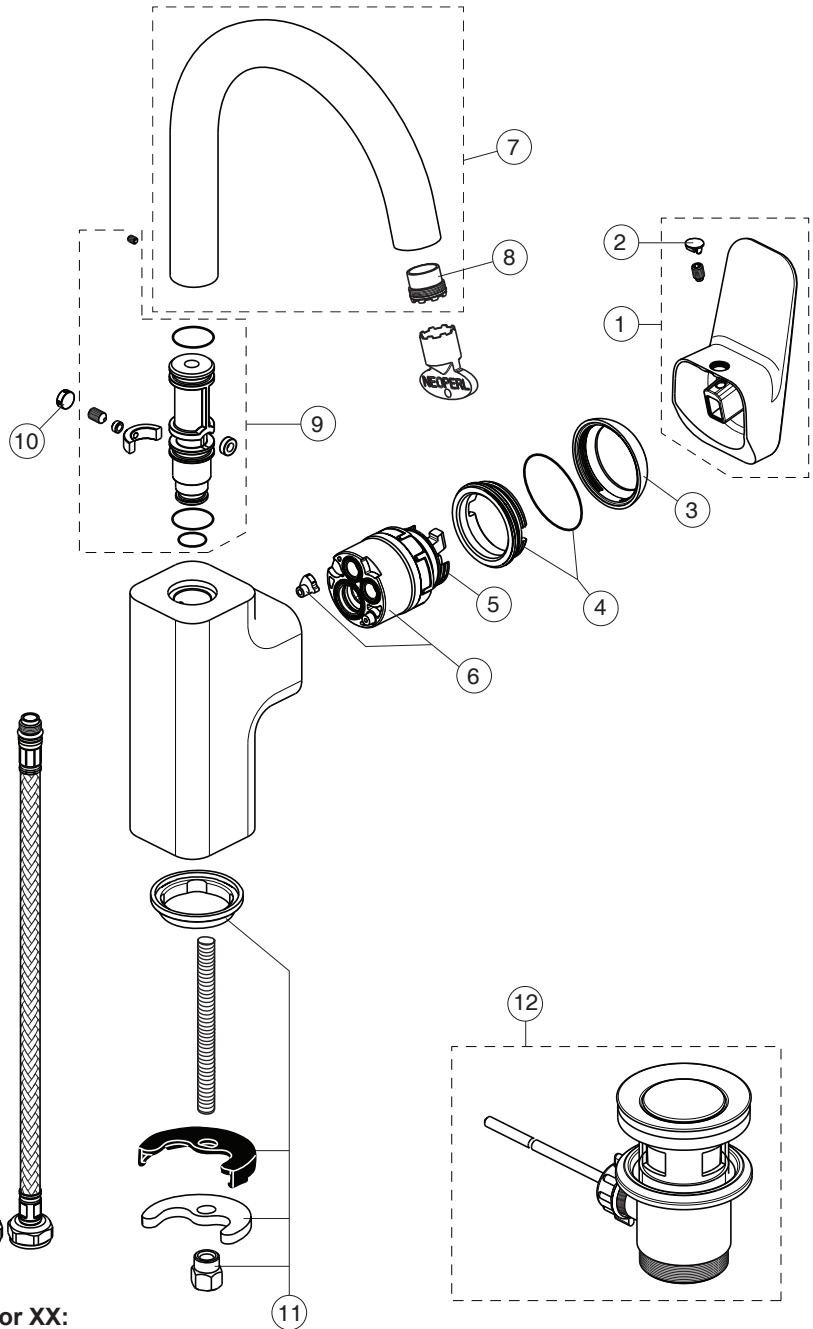

CERAPLAN

Ideal Standard

Produced from: Sept.2023

BD234XX
BD235XX

without pop-up waste:
BD234XX
with pop-up waste-abs/mess:
BD235XX

For XX:
AA=chrome
XG=silk black

Pos.	Signify	Spare parts-Nr.	Quantity	Pos.	Signify	Spare parts-Nr.	Quantity
1	Lever,w/logo	B961718XX	1 Set	14a	Pull-up rod-compl.	B960900A5	1 Set
2	Cap decorative	B960473AA	1 Pcs.				
3	Rosette M38x1.5	B961438XX	1 Pcs.				
4	Screw M4x1.5/M38x1.5	B961374NU	1 Set				
5	Hot limit stop	A861181NU	1 Pcs.				
6	Cartridge Ø38mm	A861156NU*	1 Pcs.				
7	Tub.spout R145mm	B961728XX	1 Set				
8	Aer.cache M16.5x1-5l/min	A962708NU	1 Pcs.				
9	Sealing set	B961596NU	1 Set				
10	Rubber cap Ø8.1x3	B960583XX	1 Set				
11	Connecting set	A964520NU	1 Set				
12	Pop-up drain ass.	A962991XX	1 Pcs.				
13	Flex hose G3/8 /L445mm	A963600NU	1 Pcs.				
14	Pull-up rod-compl.	B961119AA	1 Set				

*Universal set (not all parts needed)

09.2023

CERAPLAN

Ideal Standard

Produced from: Aug.2022

BD234XX
BD235XX

Pos.	Signify	Spare parts-Nr.	Quantity	Pos.	Signify	Spare parts-Nr.	Quantity
1	Lever,w/logo	B961718XX	1 Set				
2	Cap decorative	B960473AA	1 Pcs.				
3	Rosette M38x1.5	B961438XX	1 Pcs.				
4	Screw M4x1.5/M38x1.5	B961374NU	1 Set				
5	Hot limit stop	A861181NU	1 Pcs.				
6	Cartridge Ø38mm	A861156NU*	1 Pcs.				
7	Tub.spout R145mm	B961728XX	1 Set				
8	Aer.cache M16.5x1-5l/min	A962708NU	1 Pcs.				
9	Sealing set	B961596NU	1 Set				
10	Rubber cap Ø8.1x3	B960583XX	1 Set				
11	Connecting set	A964520NU	1 Set				
12	Pop-up drain ass.	A962991XX	1 Pcs.				
13	Flex hose G3/8 /L445mm	A963600NU	1 Pcs.				
14	Pull-up rod-compl.	B960900AA	1 Set				

*Universal set (not all parts needed)

08.2022