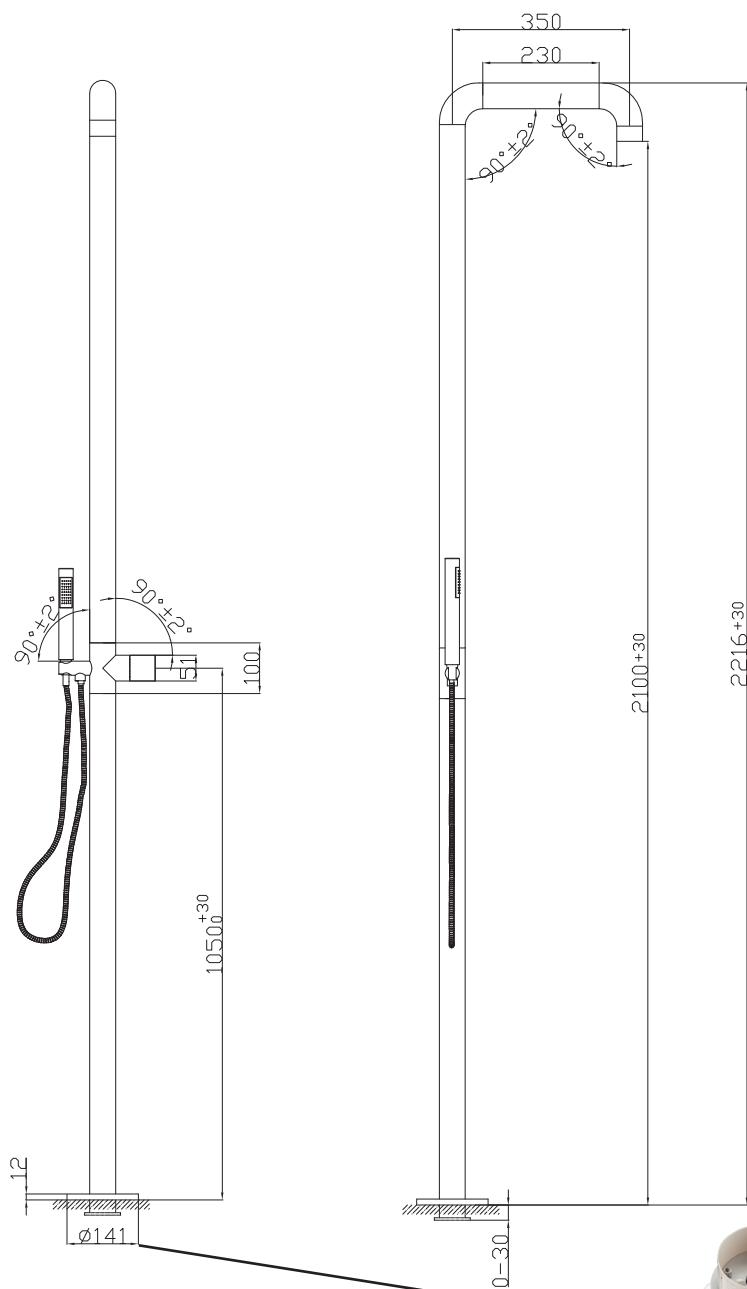

JEE-O flow shower 02

turn right shower

middle off

turn left handshower

Article code:

500-6110

● Brushed

Material:

Stainless Steel r304

Cleaning instructions:

download JEE-O shower and taps manual on our website: www.jee-o.com

Cartridge:

Kerox ceramic mixing mechanism (progressive) item code 005-0203

Flow at water of 38°C:

10L p/m at 3bar pressure

Flexhose:

150 cm length

Connection:

Thread:

2 x G 1/2" (Ø15mm / 0.6")

British Standard/Pipe (BSP)

Dimension package:

L160 x W57 x H16 cm

Total weight:

11.3 kg

Package weight:

2.4 kg

Placing on a water-tight floor

7 year warranty - The general conditions can be found on our website: www.jee-o.com/downloads

HS code: