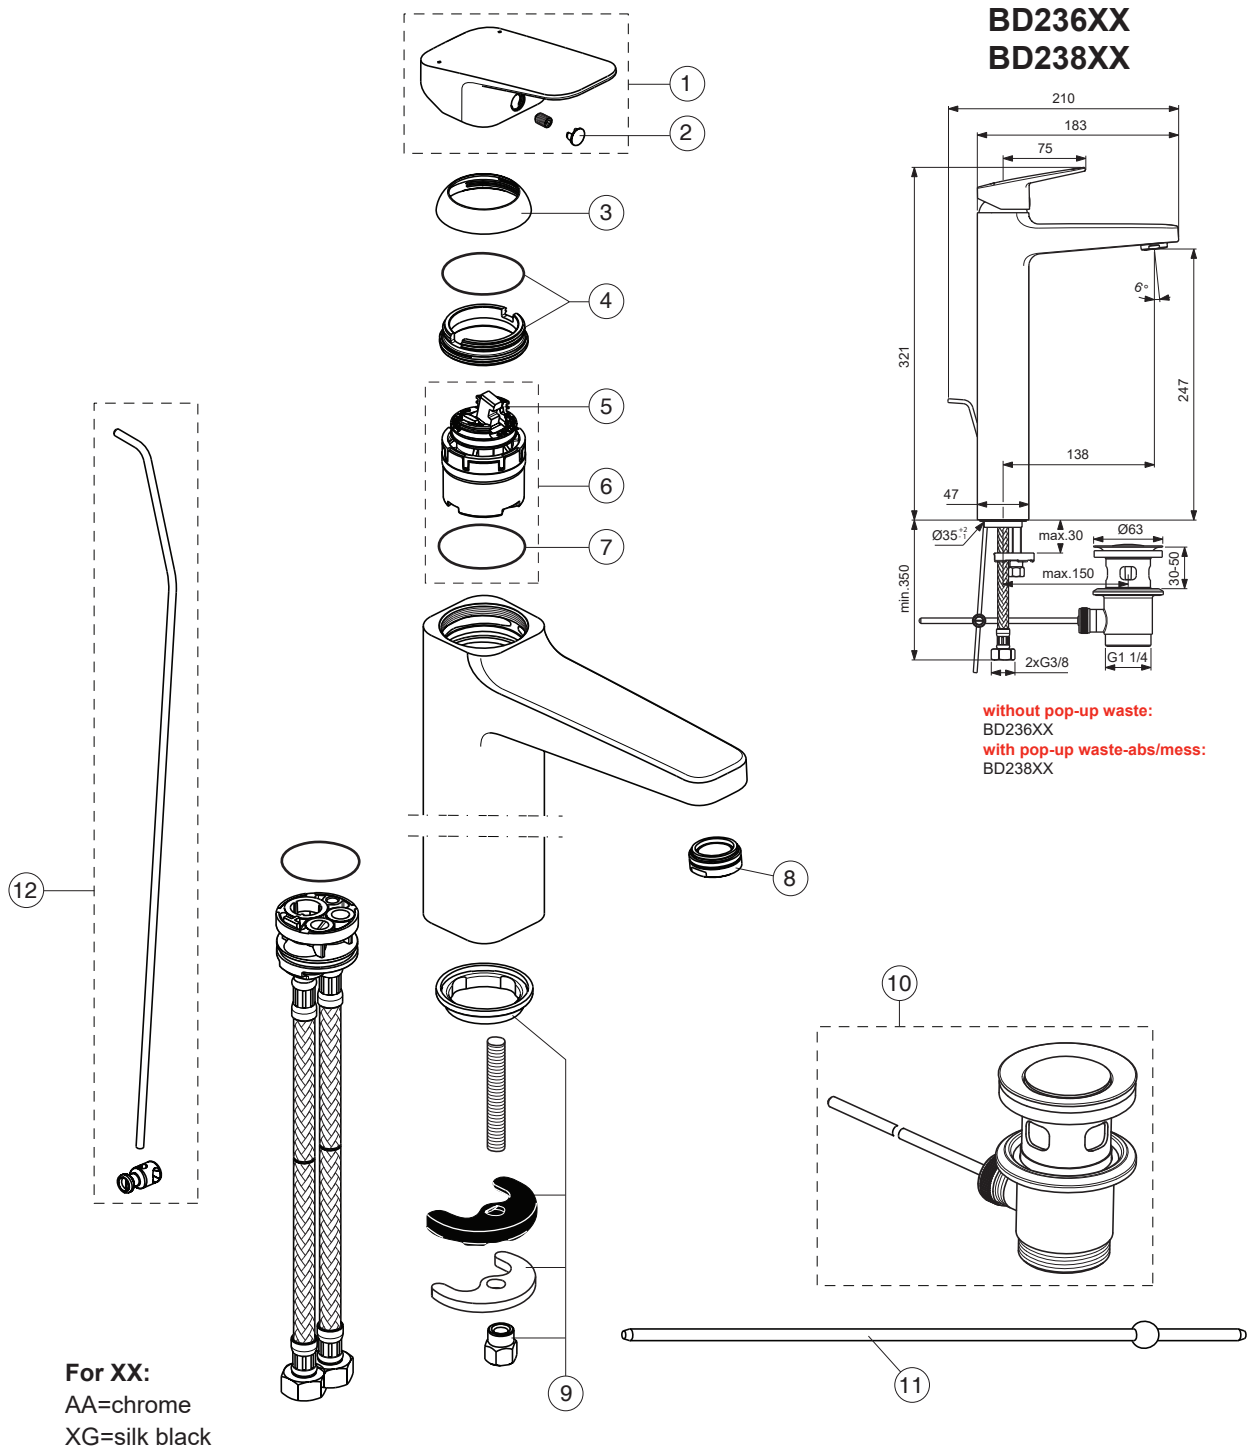

CERAPLAN

Ideal Standard

Produced from: Sept.2023

For XX:
AA=chrome
XG=silk black

Pos.	Signify	Spare parts-Nr.	Quantity	Pos.	Signify	Spare parts-Nr.	Quantity
1	Lever,w/logo	B961716XX	1 Set				
2	Cap decorative	B960473AA	1 Pcs.				
3	Rosette M38x1.5	B961438XX	1 Pcs.				
4	Screw M4x1.5/M38x1.5	B961374NU	1 Set				
5	Hot limit stop	A861181NU	1 Pcs.				
6	Cartridge Ø38mm	A861156NU*	1 Pcs.				
7	O-Ring Ø38x2.5	E960059NU*	1 Set				
8	Perlator M24x1-A - 5l/min	B961383XX	1 Pcs.				
9	Connecting set	A964520NU	1 Set				
10	Pop-up waste-abs/mess.	B960853XX	1 Pcs.				
11	Waste rod L330mm	A960200AA	1 Pcs.				
12	Pull-up rod-compl.	B961119AA	1 Set				

Ideal Standard

Produced from: Aug.2022

CERAPLAN

Pos.	Signify	Spare parts-Nr.	Quantity	Pos.	Signify	Spare parts-Nr.	Quantity
1	Lever,w/logo	B961716XX	1 Set				
2	Cap decorative	B960473AA	1 Pcs.				
3	Rosette M38x1.5	B961438XX	1 Pcs.				
4	Screw M41x1.5/M38x1.5	B961374NU	1 Set				
5	Hot limit stop	A861181NU	1 Pcs.				
6	Cartridge Ø38mm	A861156NU*	1 Pcs.				
7	O-Ring Ø38x2.5	E960059NU*	1 Set				
8	Perlator M24x1-A - 5l/min	B961383XX	1 Pcs.				
9	Connecting set	A964520NU	1 Set				
10	Pop-up drain ass.	A962991XX	1 Pcs.				
11	Waste rod L.330mm	A960200AA	1 Pcs.				
12	Pull-up rod-compl.	B960900AA	1 Set				