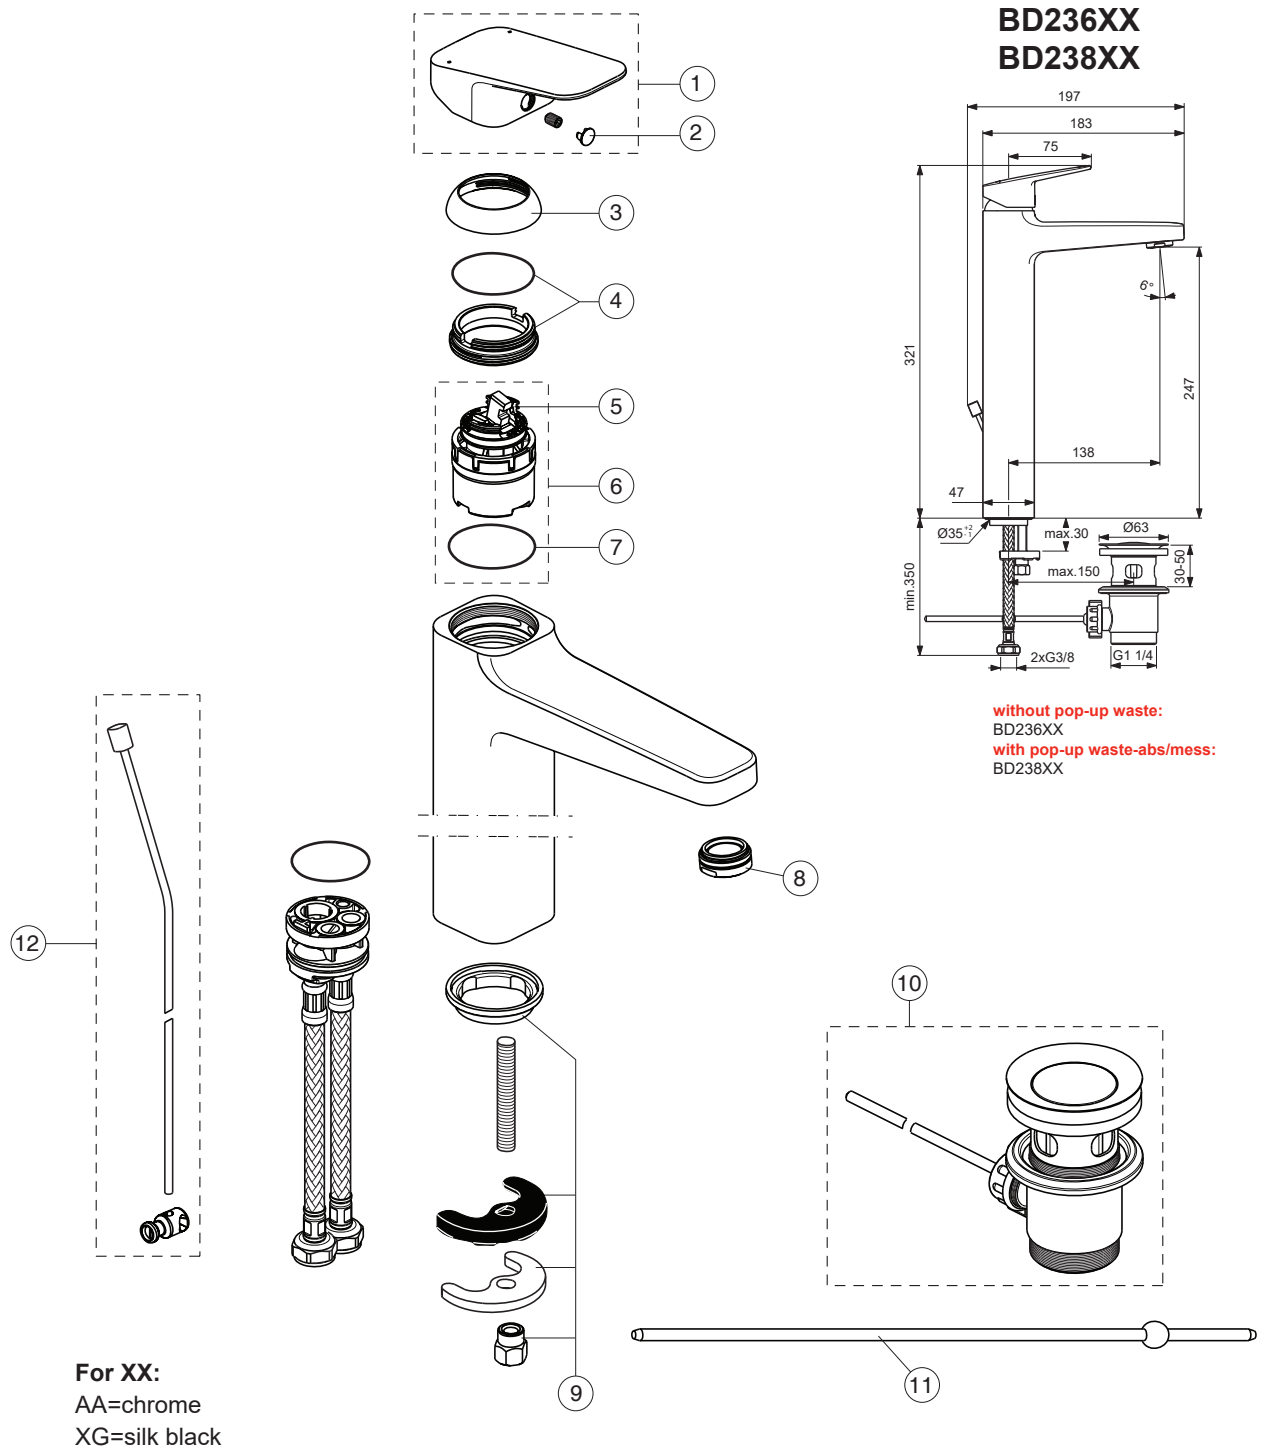

CERAPLAN

Ideal Standard

Produced from: Sept.2023

For XX:
AA=chrome
XG=silk black

Pos.	Signify	Spare parts-Nr.	Quantity	Pos.	Signify	Spare parts-Nr.	Quantity
1	Lever,w/logo	B961716XX	1 Set				
2	Cap decorative	B960473AA	1 Pcs.				
3	Rosette M38x1.5	B961438XX	1 Pcs.				
4	Screw M4x1.5/M38x1.5	B961374NU	1 Set				
5	Hot limit stop	A861181NU	1 Pcs.				
6	Cartridge Ø38mm	A861156NU*	1 Pcs.				
7	O-Ring Ø38x2.5	E960059NU*	1 Set				
8	Perlator M24x1-A - 5l/min	B961383XX	1 Pcs.				
9	Connecting set	A964520NU	1 Set				
10	Pop-up waste-abs/mess.	B960853XX	1 Pcs.				
11	Waste rod L330mm	A960200AA	1 Pcs.				
12	Pull-up rod-compl.	B961119AA	1 Set				

Ideal Standard

Produced from: Aug.2022

CERAPLAN

Pos.	Signify	Spare parts-Nr.	Quantity	Pos.	Signify	Spare parts-Nr.	Quantity
1	Lever,w/logo	B961716XX	1 Set				
2	Cap decorative	B960473AA	1 Pcs.				
3	Rosette M38x1.5	B961438XX	1 Pcs.				
4	Screw M41x1.5/M38x1.5	B961374NU	1 Set				
5	Hot limit stop	A861181NU	1 Pcs.				
6	Cartridge Ø38mm	A861156NU*	1 Pcs.				
7	O-Ring Ø38x2.5	E960059NU*	1 Set				
8	Perlator M24x1-A - 5l/min	B961383XX	1 Pcs.				
9	Connecting set	A964520NU	1 Set				
10	Pop-up drain ass.	A962991XX	1 Pcs.				
11	Waste rod L.330mm	A960200AA	1 Pcs.				
12	Pull-up rod-compl.	B960900AA	1 Set				