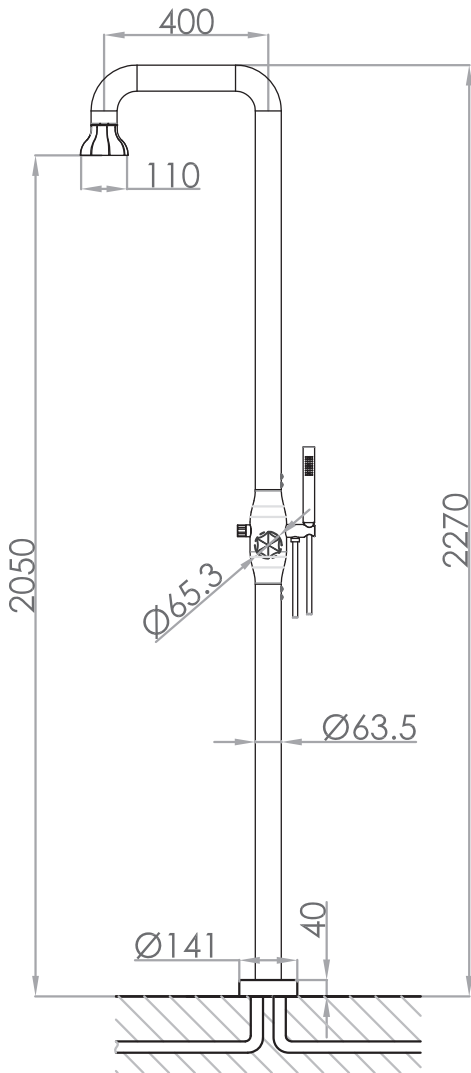

JEE-O bloom shower 02

Article code:	600-6216	Connection:	2 x G 1/2" (ø15mm / 0.6") nylon ^(out) /epdm ⁽ⁱⁿ⁾ flexhose with brass swivel British Standard Pipe (BSP)
Material:	● PVD coated gun metal Stainless Steel r304	Thread:	
Cleaning instructions:	download JEE-O shower and taps manual on our website: www.jee-o.com	Dimension package:	Available soon
Cartridges:	JEE-O ceramic diverter mechanism, item code 005-0302	Total weight:	Available soon
Flow at water of 38°C / 100,4°F:	10l p/m at 3bar presure	Package weight:	Available soon
Flexhose:	150 cm length	Placing on a water-tight floor	
		2 year warranty	