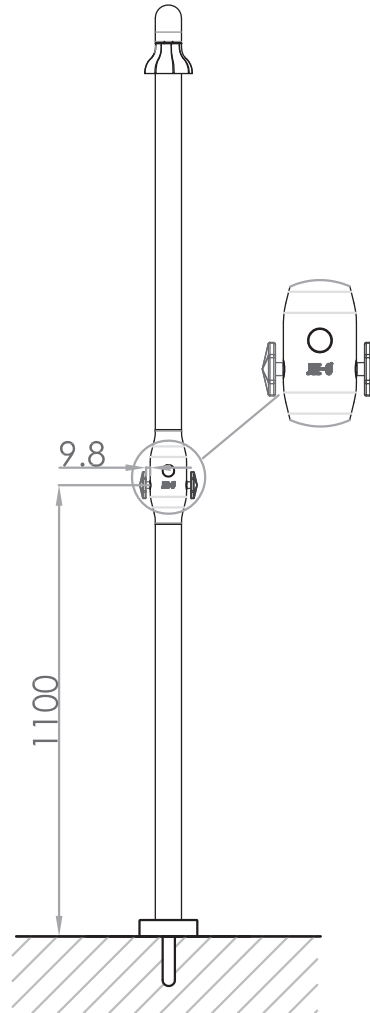

JEE-O bloom shower 02

Article code:	600-6216	Connection:	2 x G 1/2" (ø15mm / 0.6") nylon ^(out) /epdm ⁽ⁱⁿ⁾ flexhose with brass swivel British Standard Pipe (BSP)
Material:	● PVD coated gun metal Stainless Steel r304	Thread:	
Cleaning instructions:	download JEE-O shower and taps manual on our website: www.jee-o.com	Dimension package:	Available soon
Cartridges:	JEE-O ceramic diverter mechanism, item code 005-0302	Total weight:	Available soon
Flow at water of 38°C / 100,4°F:	10l p/m at 3bar presure	Package weight:	Available soon
Flexhose:	150 cm length	Placing on a water-tight floor	
		2 year warranty	