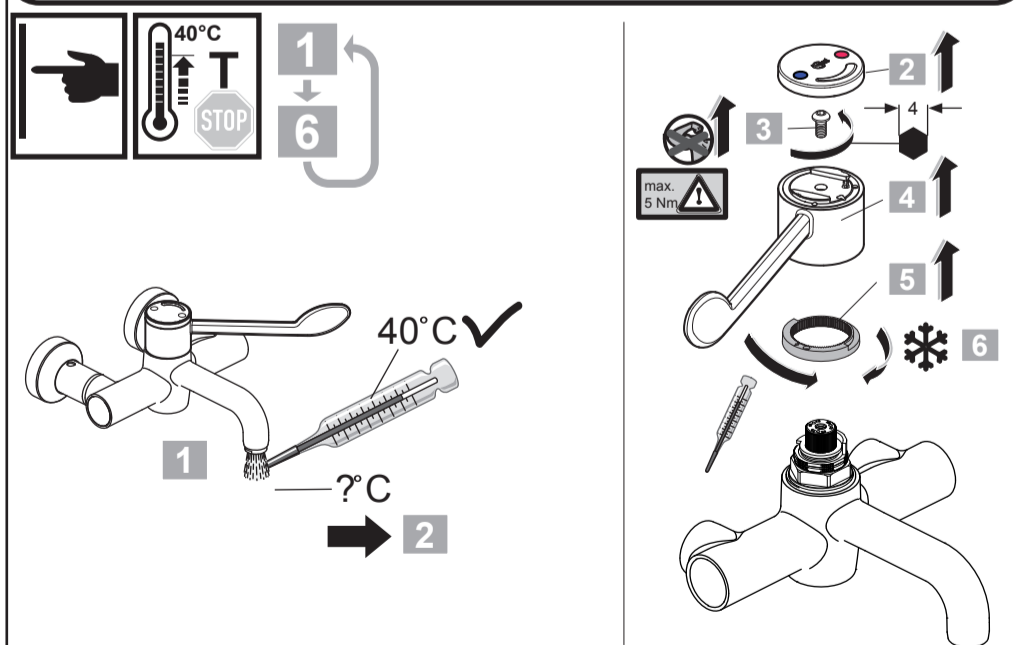

Ideal Standard

CERAPLUS 2
 A 6691 ..

0321 / A 868 928
 Made in Germany

Ideal Standard International NV
 Corporate Village - Gent Building
 Da Vincilaan 2
 1935 Zaventem
 Belgium

www.idealstandardinternational.com