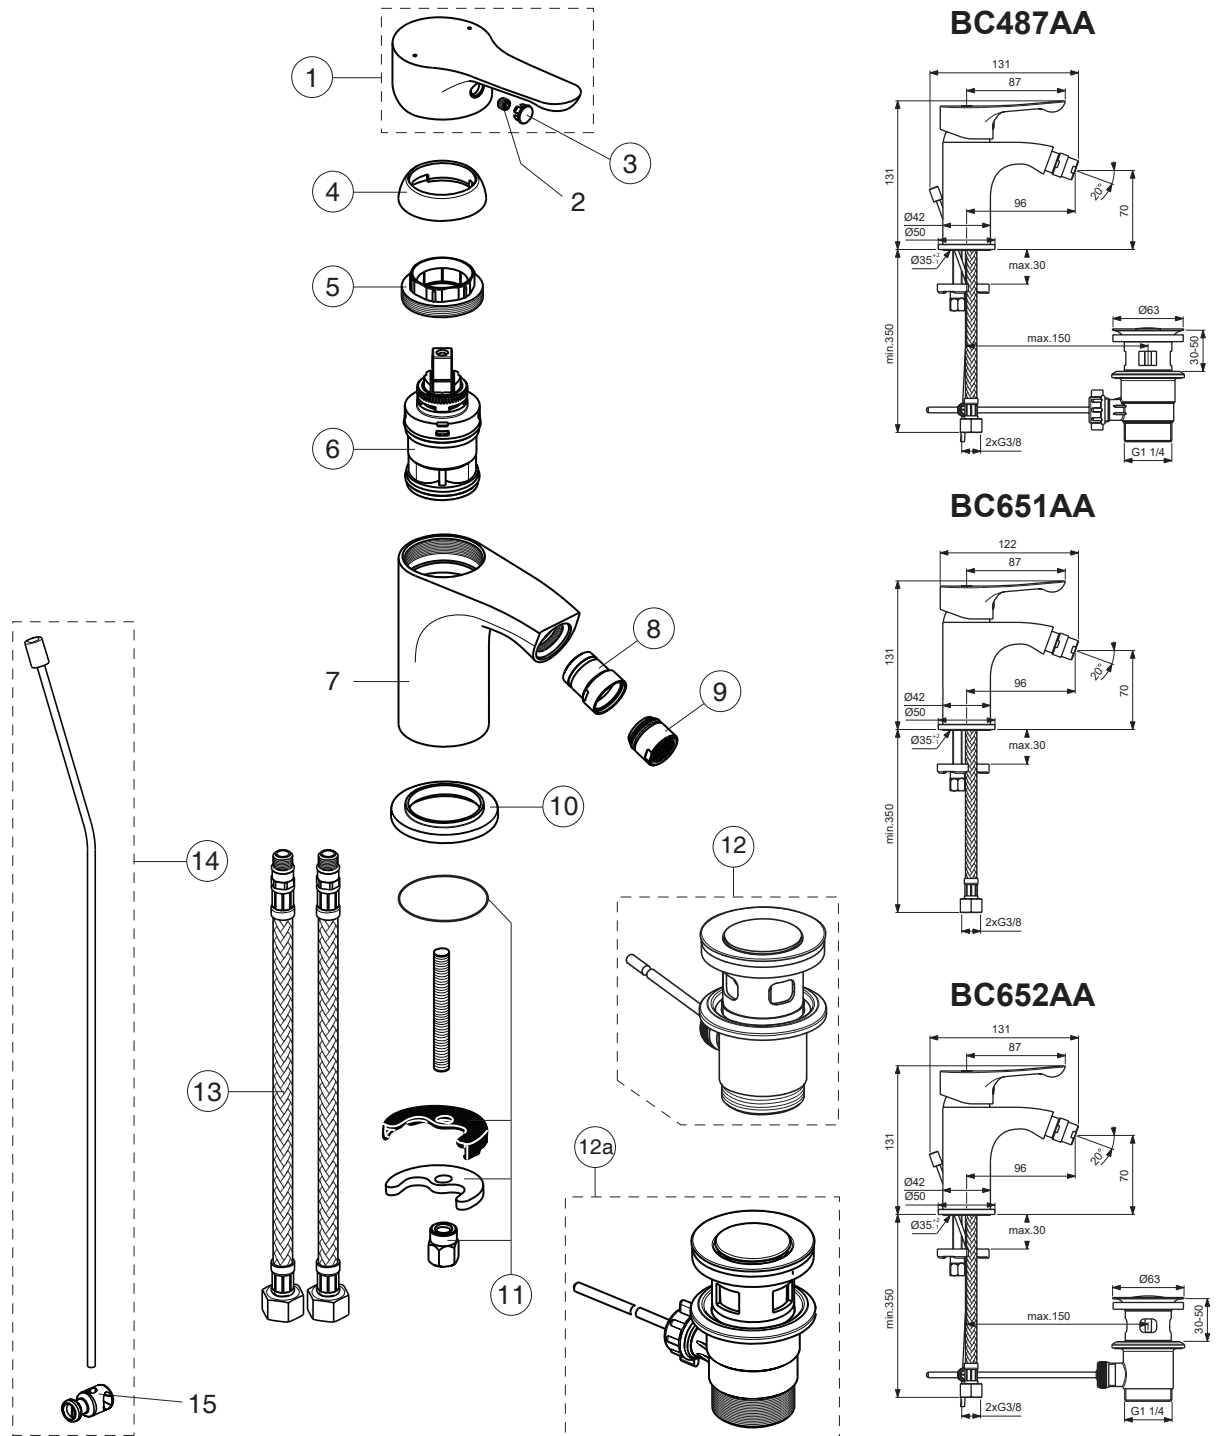

ALPHA

Pos.	Signify	Spare parts-Nr.	Quantity	Pos.	Signify	Spare parts-Nr.	Quantity
1	Lever, w/logo-compl.	B961564AA	1 Set	12a	Pop-up waste-plastic	B964550AA	1 Pcs.
2	Screw M5x6		1 Pcs.	13	Flex pexhose G3/8 /L445	A963600NU	1 Pcs.
3	Cap decorative	B964696NU	1 Pcs.	14	Pop up waste-compl.	B961384AA	1 Pcs.
4	Cap	B964697AA	1 Pcs.	15	Pop up waste shackle		1 Pcs.
5	Screw M38x1.5	B961474NU	1 Pcs.				
6	Cartridge Ø35mm, w/click	B961476NU	1 Pcs.				
	Cartridge Ø35mm	B961475NU	1 Pcs. (for BC651AA)				
7	Body bidet		1 Pcs.				
8	Ball joint M18x1	A960019AA	1 Pcs.				
9	Aerator M18x1	B964902AA	1 Pcs. (for BC487AA)				
	Aerator M18x1, 5l/min	A963369AA	1 Pcs.				
10	Rosette decorative	B960712AA	1 Pcs.				
11	Connecting set	B964702NU	1 Pcs.				
12	Pop-up drain ass.	A962991AA	1 Pcs.				