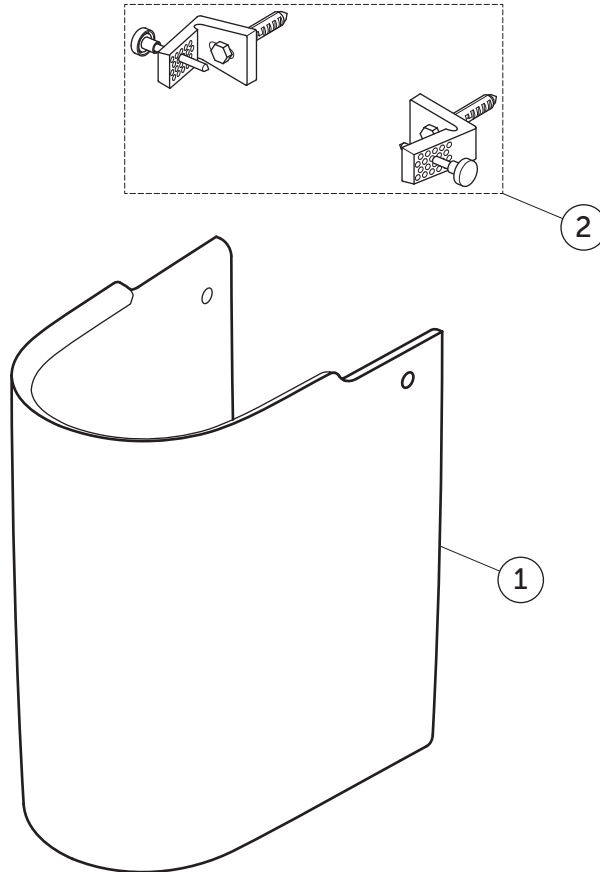

SPARE PARTS

Semi Pedestal
Large

T534601

I.LIFE B

Item	Description	Spare Code
1	SEMI PEDESTAL LARGE FOR 50/55/60CM WHT	
2	FIXATION SET FOR HIDDEN MOUNTING	TT0257919

Ideal Standard International NV
Corporate Village – Gent Building
Da Vincilaan 2
B1935 – Zaventem
Belgium