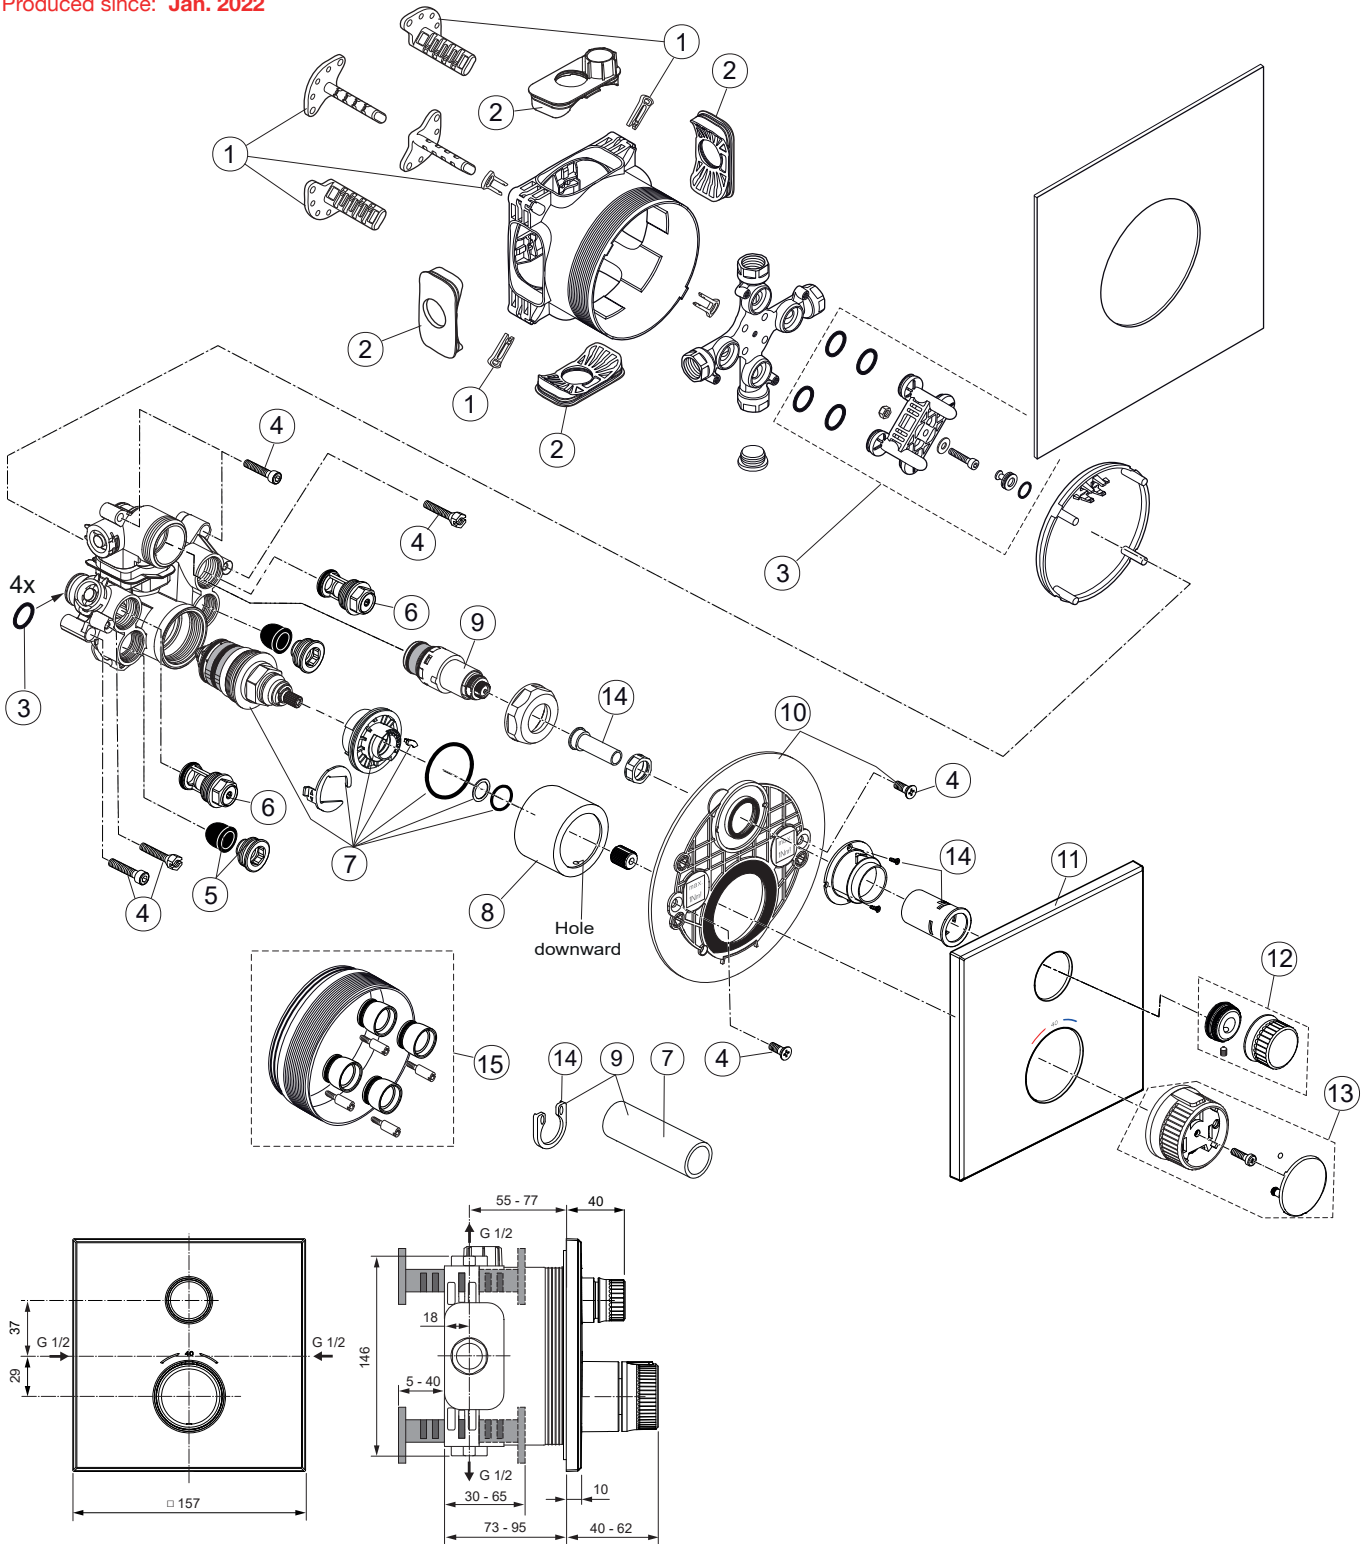

Produced since: Jan. 2022

Replace XX with the appropriate finish code

Chrome = AA Silver Storm = GN Gold = A2 Magnetic Grey = A5

Example spare part order:

A 962 391 AA in Chrome

Pos.	Description	Part-Number	Qty.	Pos.	Description	Part-Number	Qty.
1	Install. depth adjust.	A 963 131 NU	1 Set	11	Escutcheon □157	A 861 586 XX	1 pcs
2	Side sealing	A 963 132 NU	1 Set	12	Handle Vol.	A 861 580 XX	1 Set
3	Flushing device cpl.	A 963 146 NU	1 Set	13	Handle Temp.	A 861 581 XX	1 Set
4	Screw set complete	A 960 890 NU*	1 Set	14	Set adjustment	A 861 582 NU*	1 Set
5	Low noise insert	A 960 891 NU	1 pcs				
6	Stop valve	A 960 706 NU	2 pcs	15	Extension kit 20mm	A 960 704 NU	1 Set
7	Cartridge Set	A 861 575 NU	1 Set		Extension kit 40mm	A 962 476 NU	1 Set
8	Cover	A 861 577 XX	1 Set				
9	Push Valve	A 861 576 NU	1 pcs				
10	Escutcheon holder cpl.	A 861 588 NU	1 Set				

*Universal set (not all parts needed)