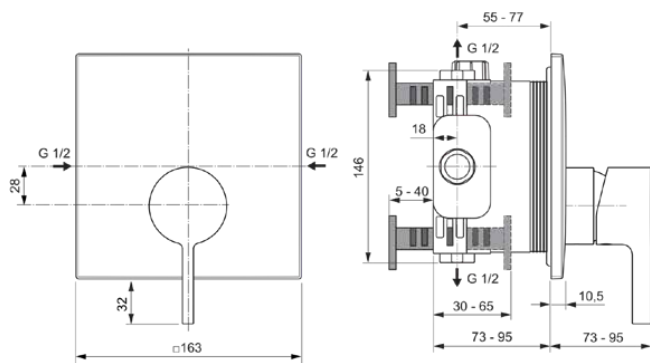

JOY NEO

A7621A5

JOY NEO | Brausearmatur UP Bausatz 2 163x73x195 mm in magnetic grey, Kit 1 required (A1000), 26 l/min (3 bar) | Click-Technologie, PVD Technologie

Bild & Zeichnung

Allgemeine Informationen

Produktkategorie:	Brausearmaturen
Produktart:	Brausearmatur UP Bausatz 2
Marke:	Ideal Standard
Kollektion:	JOY NEO
Designer:	Palomba Serafini Associati
Colour:	A5 - Magnetic Grey
Oberflächenveredelung:	satin
Maximale Höhe (mm):	195
Maximale Breite (mm):	163
Ausladung (mm):	73 - 95
Befestigungsart:	Kit 1 benötigt
Empfohlenes Unterputz-Kit:	A1000
Nettogewicht (kg):	1.28
EAN Code:	4015413352833

Funktionen

Click-Technologie

PVD Technologie

Downloads

- [Installation Guide](#)
- [Spare Parts List](#)

Produktstandards & Zertifikate

Name des ACS-Zertifikates: 20 ACC LY 099

Produktspezifikationen

Anzahl der Rosette(n):	1
Anzahl der Griffe:	1
Farbcode:	A5
Farbbeschreibung:	magnetic grey
Cool Body Technologie:	Nein
Absperrbare S-Anschlüsse:	Nein
Einstellbar Spülzeit:	Nein
Griffposition:	Vorderseite
Material:	Metall
Material der Rosette(n):	Metall
Materialspezifikation:	Messing
Maximaler Durchfluss bei 3 bar (l/min):	26
Maximaler Durchfluss bei 3 bar (l/min) für alle Auslässe:	26
Durchfluss bei 3 bar (l) - Auslauf:	26
Betriebs-Höchstdruck (bar):	10
Betriebs-Mindestdruck (bar):	0.5