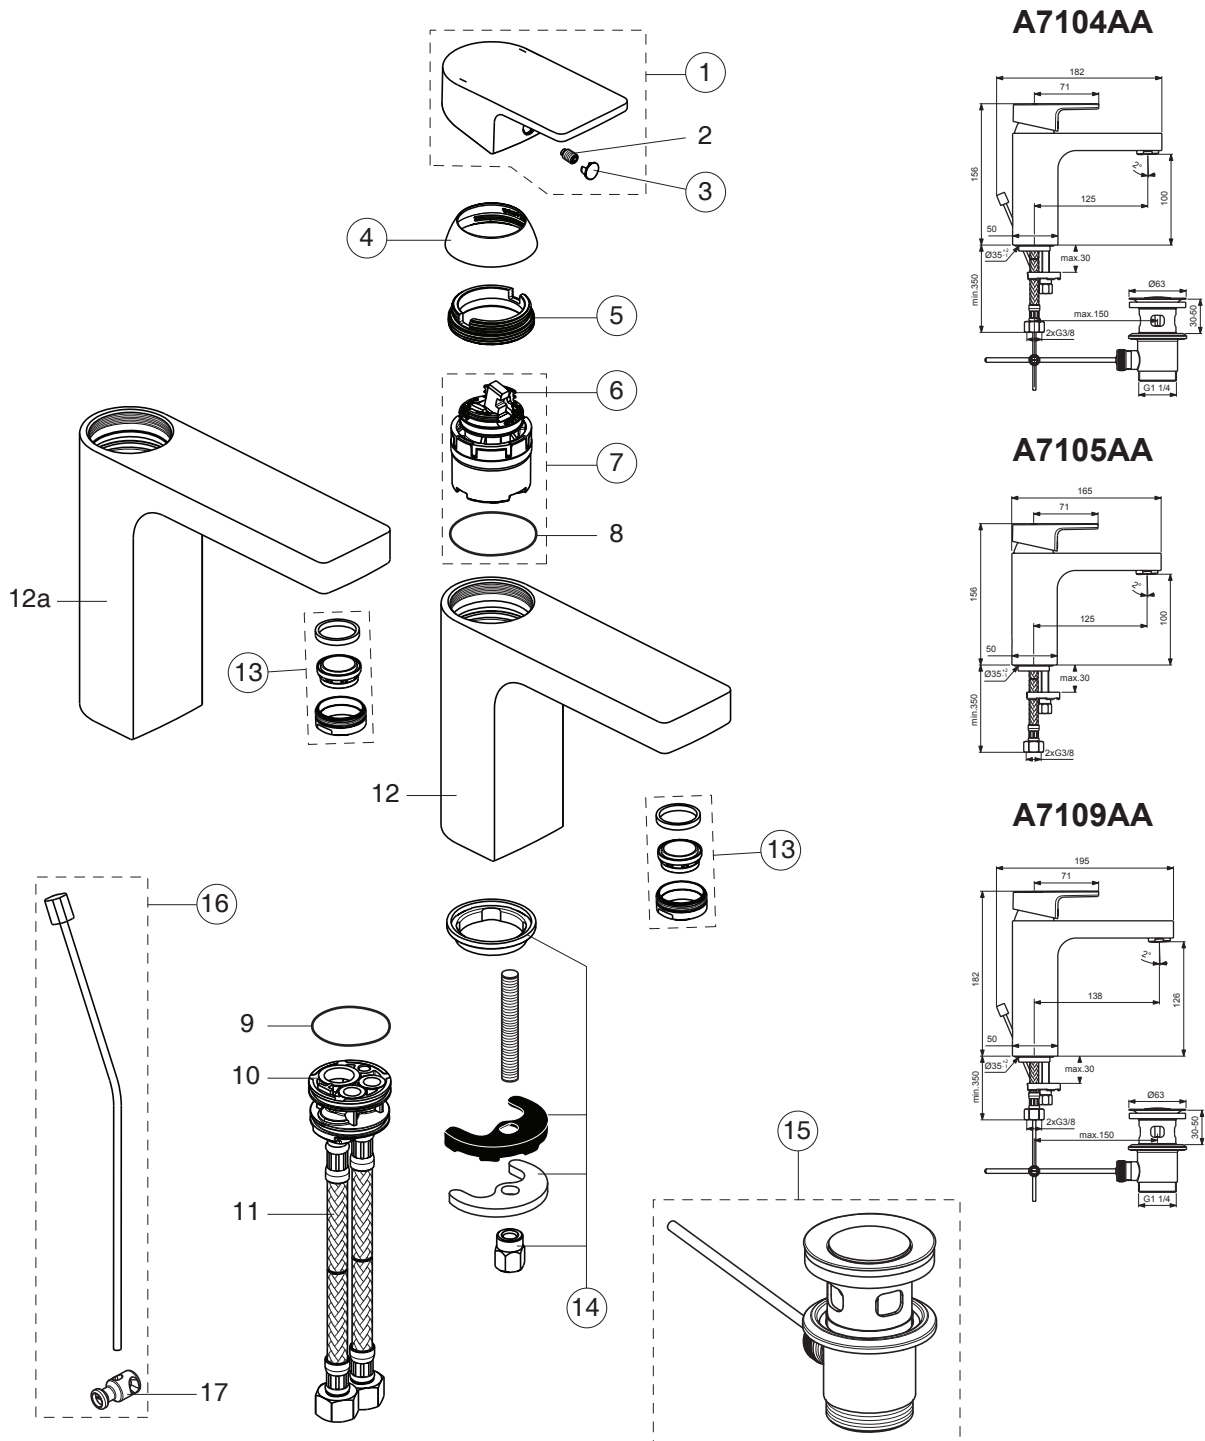

EDGE

Pos.	Signify	Spare parts-Nr.	Quantity	Pos.	Signify	Spare parts-Nr.	Quantity
1	Lever,w/logo-set	B961531AA	1 Pcs.	13	Perlator M24x1-A / 5l/min	B961383AA	1 Pcs.
2	Screw M5x8		1 Pcs.	14	Connecting set	A964520NU	1 Set
3	Cap decorative	B960473AA	1 Pcs.	15	Pop-up drain ass.	A962991AA	1 Pcs.
4	Rosette M38x1.5	B961373AA	1 Pcs.	16	Pop up waste-compl.	B961119AA	1 Pcs.
5	Screw M41x1.5/M38x1.5	B961374NU	1 Pcs.	17	Pop up waste shackle		1 Pcs.
6	Hot limit stop	A861181NU	1 Pcs.				
7	Cartridge Ø38mm	A861156NU*	1 Pcs.				
8	O-Ring Ø38x2.5		1 Pcs.				
9	Manifold		1 Pcs.				
10	O-Ring Ø34x2		1 Pcs.				
11	Flex pexhose G3/8-Ø10.5/L445		2 Pcs.				
12	Body basin		1 Pcs.				
12a	Body basin GRANDE		1 Pcs.				

*Universal set (not all parts needed)