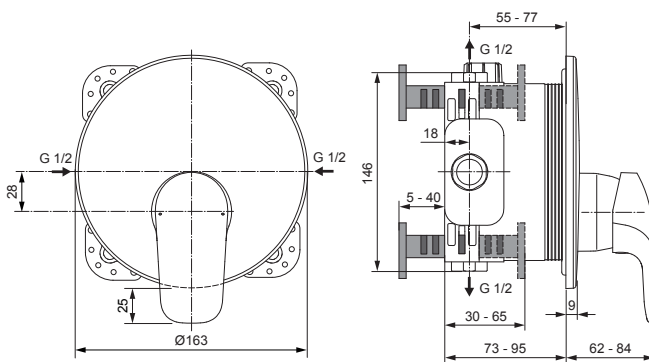

Pos.	Description	Part-Number	Qty.	Pos.	Description	Part-Number	Qty.
1	Install. depth adjust.	A 963 131 NU	1 Set	14	Lever cpl. w. Logo IS	A 861 131 AA	1 Set
2	Side sealing	A 963 132 NU	1 Set	15	Extension kit 20mm	A 960 704 NU	1 Set
3	Flushing device cpl.	A 963 146 NU	1 Set		Extension kit 40mm	A 962 476 NU	1 Set
4	Screw set complete	A 960 890 NU*	1 Set	16	Distanzframe 20mm	A 6677 AA	1 Set
5	Low noise insert	A 960 891 NU	1 pcs				
6	Stop valve	A 960 706 NU	2 pcs				
8	Cartridge with ECO-kit	A 960 500 NU	1 Set				
9	Cover + clamping + o-ring	A 960 893 AA	1 Set				
11	Escutcheon holder cpl.	A 860 897 NU	1 Set				
12	Escutcheon Sh.	A 860 946 AA	1 pcs				

*Universal set (not all parts needed)