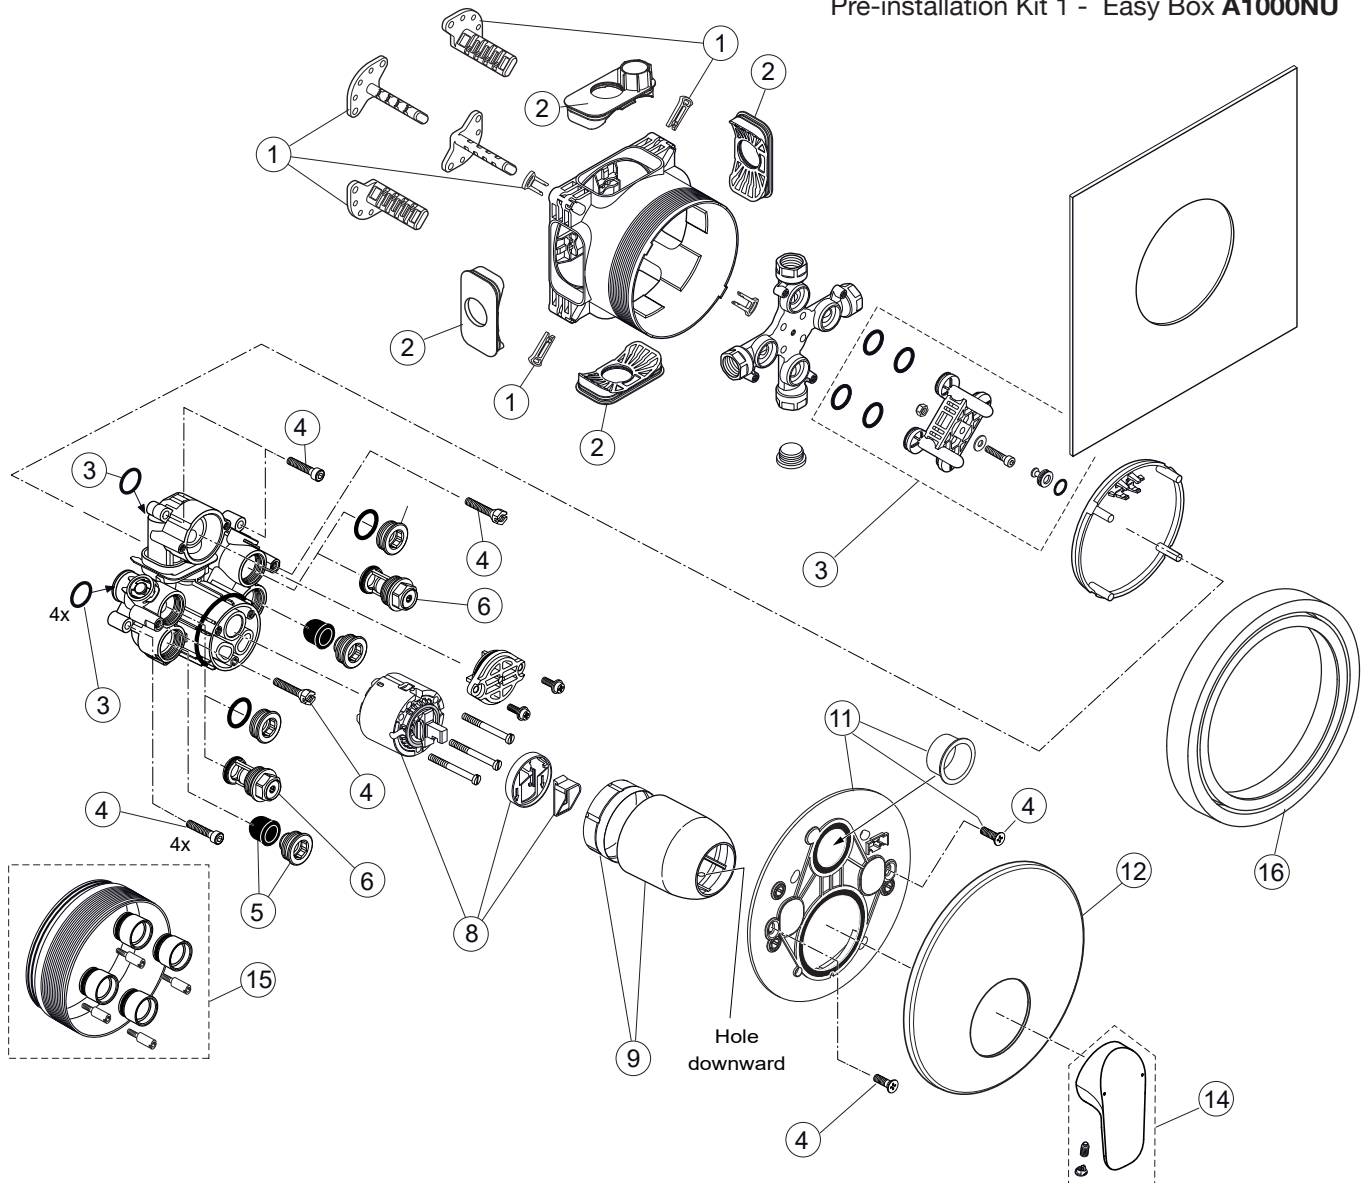

Produced since: Oct. 2020

Pre-installation Kit 1 - Easy Box A1000NU

Body and Designparts Kit 2 - A6724AA