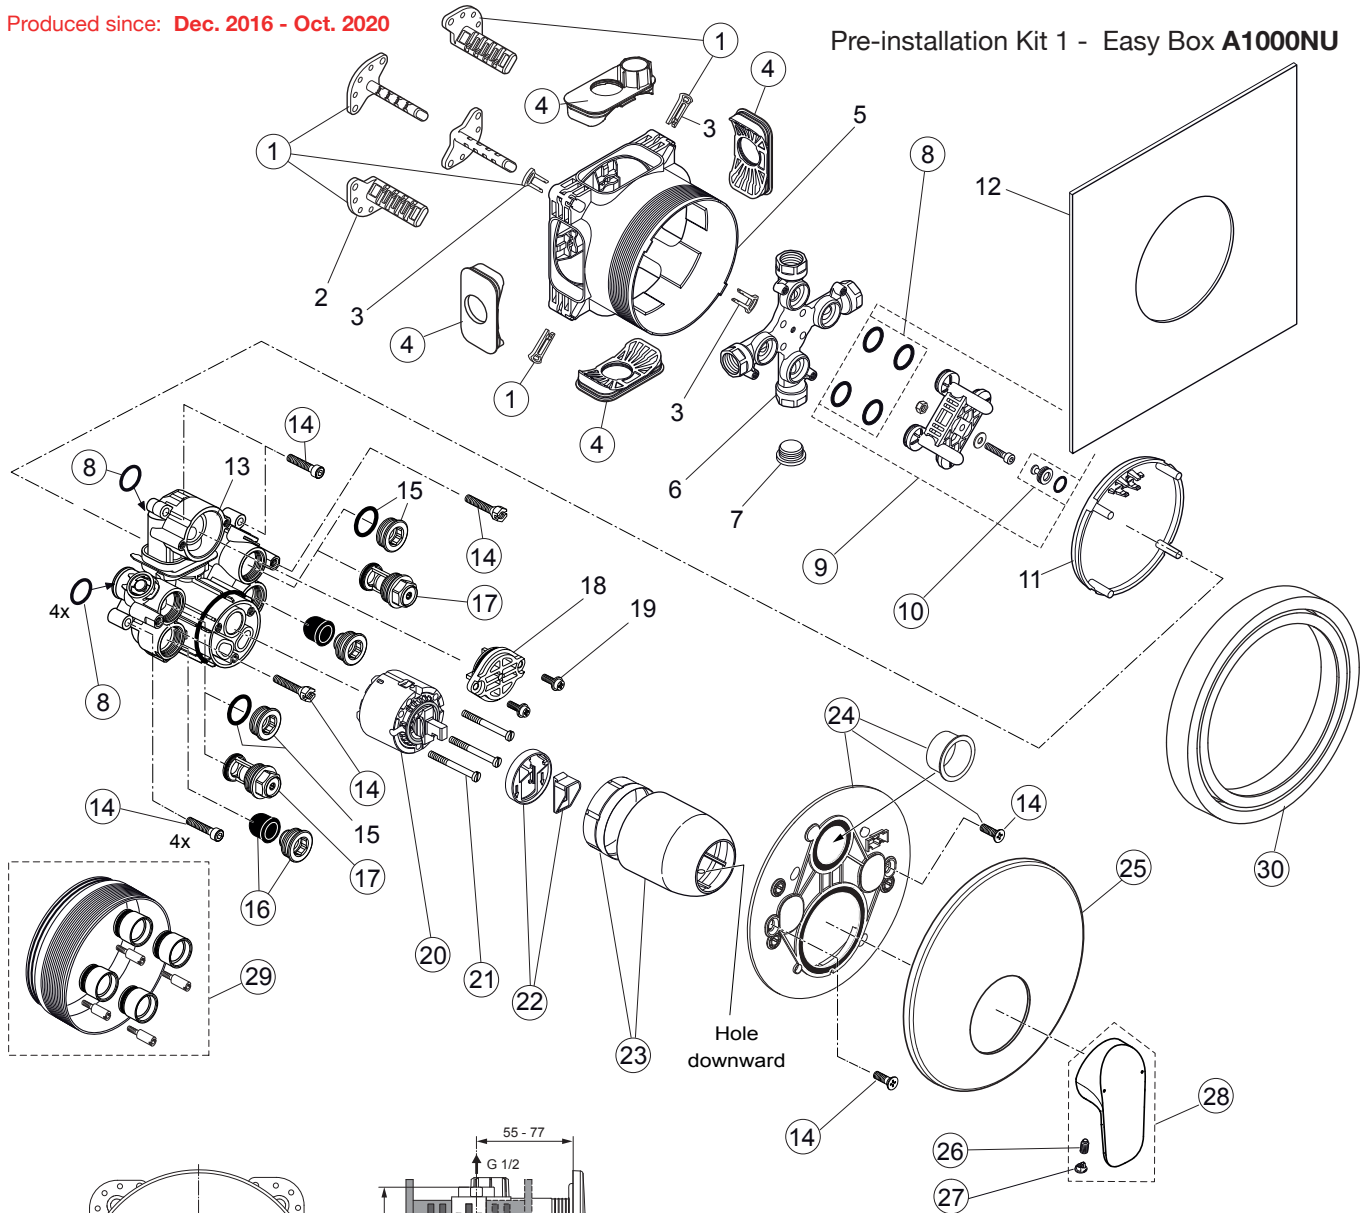

**Universal set (not all parts needed)*

Produced since: Dec. 2016 - Oct. 2020

Pre-installation Kit 1 - Easy Box A1000NU

Body and Designparts Kit 2 - A6724AA

Pos.	Description	Part-Number	Qty.	Pos.	Description	Part-Number	Qty.
1	Install. depth adjust. + pos.3	A 963 131 NU	1 Set	17	Stop valve	A 960 706 NU	2 pcs
2	Depth adjustment device			18	Front cover with o-ring		
3	Adjustment lock (contained in pos. 1)			19	Screw M4x12		
4	Side sealing	A 963 132 NU	1 Set	20	Cartridge with pos.22	A 960 500 NU	1 Set
5	Built-in box			21	Cylindrical screw M4x41,7	A 963 335 NU	3 pcs
6	Multi-way body			22	ECO-kit	A 860 700 NU	1 Set
7	Plug G1/2			23	Cover + clamping + o-ring	A 960 893 AA	1 Set
8	O-ring Ø 17 x 2,5	A 963 143 NU	1 Set	24	Escutcheon holder cpl.	A 860 897 NU	1 Set
9	Flushing device cpl.	A 963 146 NU	1 Set	25	Escutcheon Sh.	A 860 946 AA	1 pcs
10	Plug with o-ring Ø 12x1,5	A 963 147 NU	1 Set	26	Thread pin M5x10 DIN915	A 963 309 NU	1 pcs
11	Cover for built-in box			27	Cap for handle	B 960 473 AA	1 pcs
12	Sealing fleece			28	Lever cpl. w. Logo IS	A 861 131 AA	1 Set
13	Body Single lever			29	Extension kit 20mm	A 960 704 NU	1 Set
14	Screw set complete	A 960 890 NU*	1 Set		Extension kit 40mm	A 962 476 NU	1 Set
15	Plug with o-ring			30	Distanzframe 20mm	A 6677 AA	1 Set
16	Low noise insert	A 960 891 NU	1 pcs				