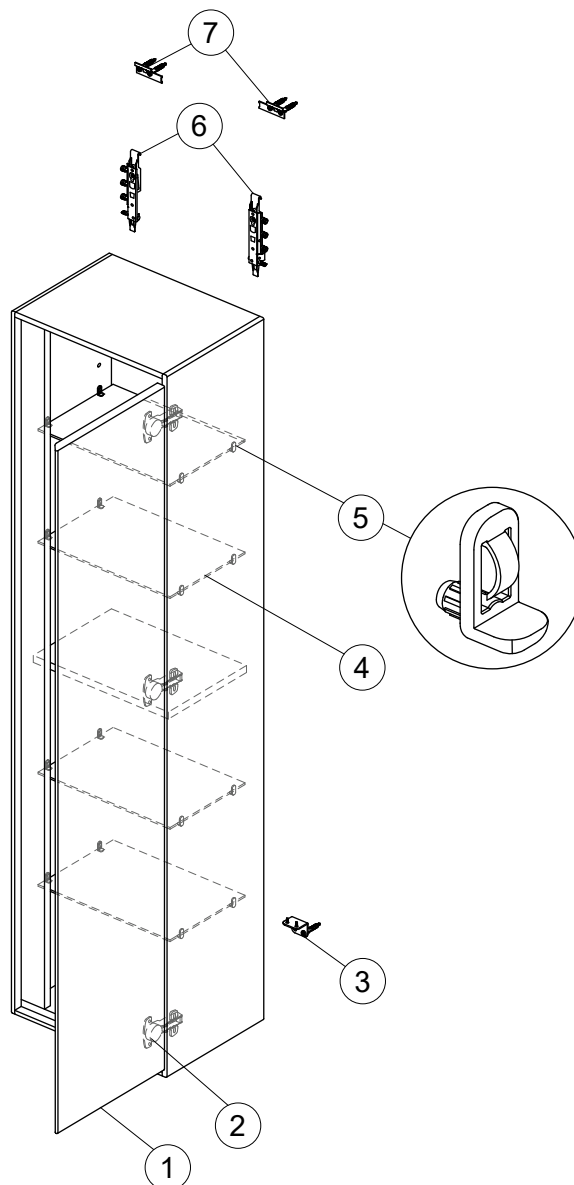

Item	Description	Colour/Finish		Code No.	Quantity
		Outside Finish	Accent Finish		
1	Column door panel (No hinge)	B2 - Glossy White KN - Glossy White EQ - Glossy Light Grey PS - Wood Light Grey UK - Wood Light Brown VY - Matt Dark Brown	Matt White Matt Light Grey Matt White Matt White Matt Light Brown Matt White	EF684B2 EF684B2 EF684EQ EF684PS EF684UK EF684VY	1
2	Hinge KIT for door SC HO BLUM 71B3680 (Soft close hinge and plate)			TV64067	1 + 1
3	Safety KIT (Brackets, screws, plugs)			TV38767	12
4	Glass shelf 230			EF686RQ	1
5	Glass shelf holder KIT	Transparent plastic		EF68767	4
6	Hanging brackets KIT 2			RV11967	Pair
7	Wall fixation KIT 2			RV11867	10

Item	Description	Colour/Finish		Code No.	Quantity
		Outside Finish	Accent Finish		
1	Column door panel (No hinge)	B2 - Glossy White KN - Glossy White EQ - Glossy Light Gray PS - Wood Light Gray UK - Wood Light Brown VY - Matt Dark Brown	Matt White Matt Light Gray Matt White Matt White Matt Light Brown Matt White	EF578B2 EF578B2 EF578EQ EF578PS EF578UK EF578VY	1
2	Hinge KIT for door (Soft close hinge and plate)			EF58167	1 + 1
3	Safety KIT (Brackets, screws, plugs)			EF53967	10
4	Glass shelf 230			EF580RQ	1
5	Shelf holder KIT			CV197AA	4
6	Hanging brackets KIT Column			EF58267	Pair
7	Wall fixation KIT Column			CV21267	10