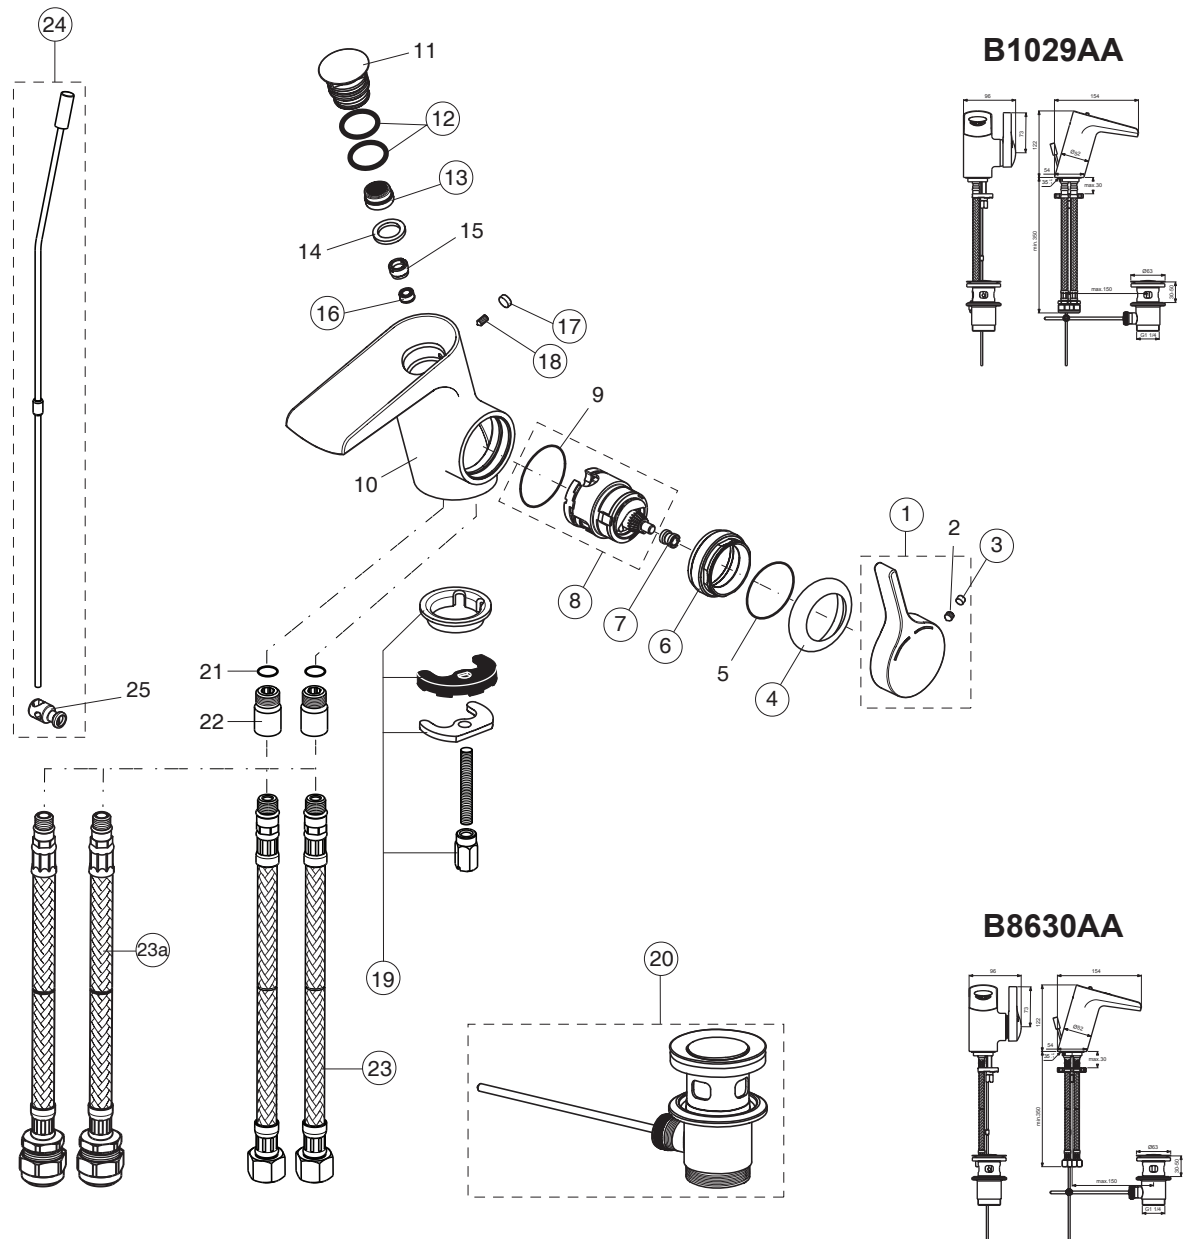

# MELANGE

Pos.	Signify	Spare parts-Nr.	Quantity	Pos.	Signify	Spare parts-Nr.	Quantity
1	Lever,w/logo ISI-compl.	A962068AA	1 Pcs.	15	Retaining ring M12x1		1 Pcs.
2	Screw M5x6		1 Pcs.	16	Flow regulator 5 l/min	H961506NU	1 Pcs.
3	Capello rubber button	A963751NU	1 Pcs.	17	Rubber Ø8.1x3	B960583NU	1 Pcs.
4	Cover cap	A961485AA	1 Pcs.	18	Screw M4x8	B960894NU	1 Pcs.
5	O-Ring Ø28.3x1.78		1 Pcs.	19	Connecting set	B960608NU	1 Set
6	Screw M43x1.5		1 Pcs.	20	Pop-up drain ass.	A962991AA	1 Pcs.
7	Insert	A963372NU	1 Pcs.	21	O-Ring Ø9.25x1.78		2 Pcs.
8	Multiport cartridge	A962716NU	1 Pcs.	22	Nipple M12x1-M10x1		2 Pcs.
9	O-Ring Ø35x3.2		1 Pcs.	23	Flex hose F3/8, M10x1/L445	A963600NU	1 Pcs.
10	Body basin		1 Pcs.	23a	Flex pexhose G1/2 M10x1/Ø15/L380mm	B960511NU	1 Pcs.
11	Cap		1 Pcs.	24	Pull-up rod-compl.	B960694NU	1 Set
12	O-Ring Ø21x2	A962593NU	1 Pcs.	25	Pop up waste shackle		1 Pcs.
13	Aerator PL HC JR PCA-1.5	B960588NU	1 Pcs.				
14	Rubber washer		1 Pcs.				