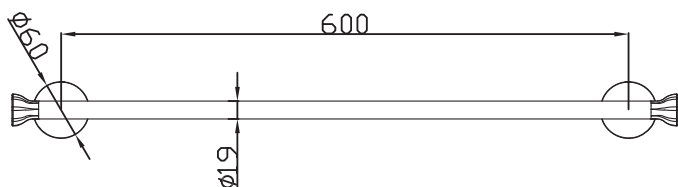

JEE-O bloom towel holder

Article code:

601-0066

Material:

● PVD coated gun metal
Stainless Steel r304

Cleaning instructions:

download JEE-O shower and taps manual
on our website: www.jee-o.com

Dimension package:

L 73 x B 12 x H 7.5 cm

Total weight:

0.71 kg

Package weight:

0.16 kg

2 year warranty