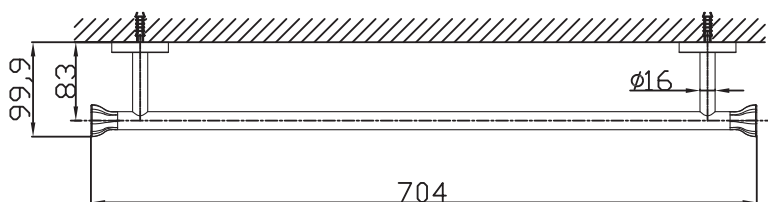

JEE-O bloom towel holder

Article code:

601-0066

Material:

● PVD coated gun metal
Stainless Steel r304

Cleaning instructions:

download JEE-O shower and taps manual
on our website: www.jee-o.com

Dimension package:

L 73 x B 12 x H 7.5 cm

Total weight:

0.71 kg

Package weight:

0.16 kg

2 year warranty