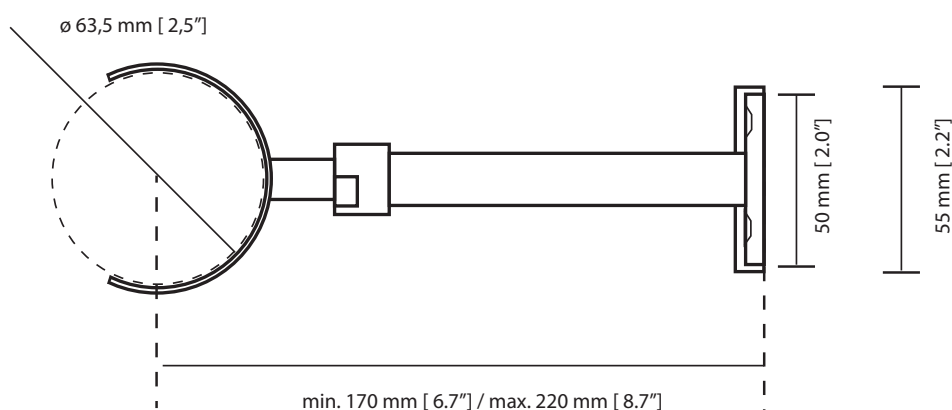

JEE-O original/pure wall bracket specifications

Article code:

101-6000

● Brushed

101-6001

● Polished

Material:

Stainless Steel r304

Cleaning instructions:

download JEE-O shower and taps manual on our website: www.jee-o.com

Dimension package:

L 25 x W 15,5 x H 14 cm

Total weight:

0.4 kg

Package weight:

0.1 kg