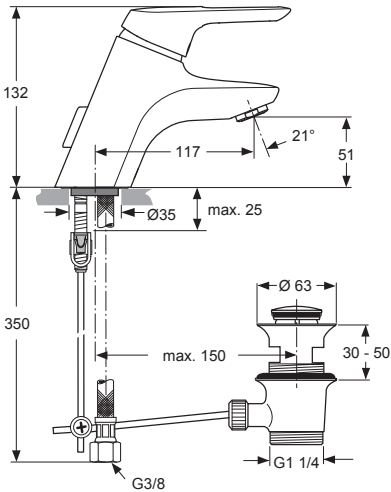

Ceramix Blue A5646.. A5651.. A5653..

Produced from: Jan. 2011 - June 2019

SL basin mixer flex. hose with pop-up waste chrome

A5646AA

SL basin mixer Cu-pipe with pop-up waste chrome

A5653AA

SL basin mixer Piccolo with flex. hose with pop-up waste chrome

A5651AA