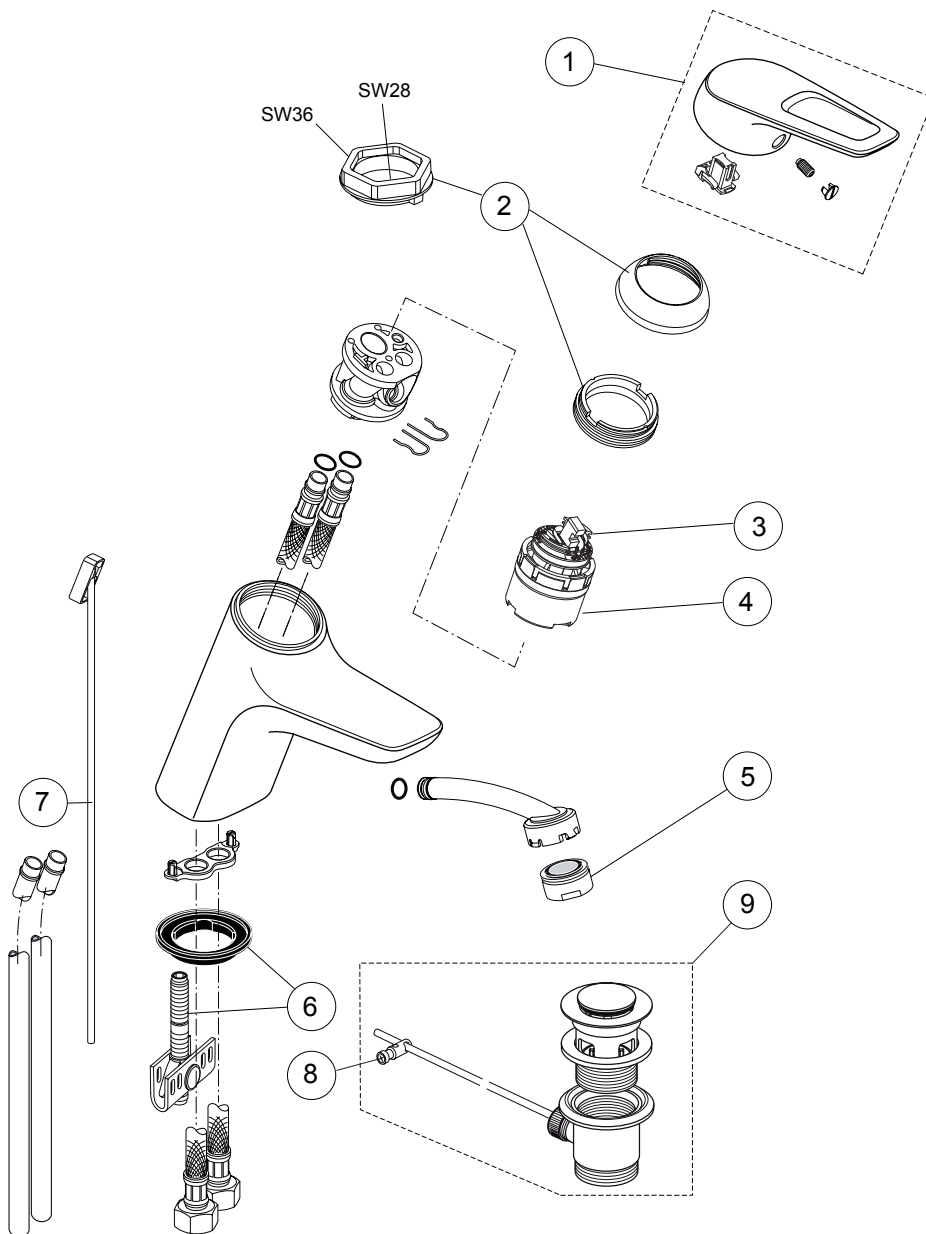

**A5651AA**

Pos.	Description	Part-Number	Qty.	Pos.	Description	Part-Number	Qty.
1	Lever cpl. with Logo ISI	<b>A 963 313 AA</b>	1 pcs				
2	Cover + key	<b>B 960 862 AA</b>	1 Set				
3	Hot-Limit-Stop Cartridge	<b>A 861 181 NU</b>	1 pcs				
4	Cartridge Ø38 complete	<b>A 861 156 NU*</b>	1 pcs				
5	Aerator M24x1 -A-	<b>A 960 321 AA</b>	1 pcs				
6	Fixation kit Top-Fix	<b>A 960 949 NU</b>	1 Set				
7	Lift rod with pull knob	<b>A 963 357 AA</b>	1 pcs				
8	Bracket	<b>A 963 404 NU</b>	1 pcs				
9	Pop-up waste complete	<b>A 961 230 AA</b>	1 pcs				

**A5651AA**

Replace XX with the appropriate finish code  
chrome = AA,

Example spare part order:  
**A 963 313 AA** in chrome

Pos.	Description	Part-Number	Qty.	Pos.	Description	Part-Number	Qty.
1	Lever compl. with Logo ISI	<b>A 963 313 XX</b>	1 pcs	12	Cu-pipe / clip-technology		
2	Cap red/blue for handle	<b>A 963 054 NU</b>	1 pcs	13	Body / container		
3	Thread pin M5x10 DIN915	<b>A 963 309 NU</b>	1 pcs	14	O-ring Ø 8x1,5		
4	Cover + pos.5 + key	<b>B 960 862 XX</b>	1 pcs	15	Inlet WT with M24x1		
5	Thread ring M43x1,5 / M41x1,5			16	Aerator M24x1 -A-	<b>A 960 321 XX</b>	1 pcs
6	ECO-function / Hot limiter	<b>A 963 314 NU</b>	1 Set	17	Cu-pipe fixation		
7	Cartridge Ø40 complete	<b>A 963 785 NU</b>	1 pcs	18	Fixation kit Top-Fix	<b>A 960 949 NU</b>	1 Set
8	Manifold			19	Lift rod with pull knob	<b>A 963 357 XX</b>	1 pcs
9	Clip			20	Bracket	<b>A 963 404 NU</b>	1 pcs
10	O-ring Ø 10x2,5			21	Pop-up waste complete	<b>A 961 230 XX</b>	1 pcs
11	Flex. hose / Clip / G3/8			22	Insert for socket wrench ( key for pos. 5)		