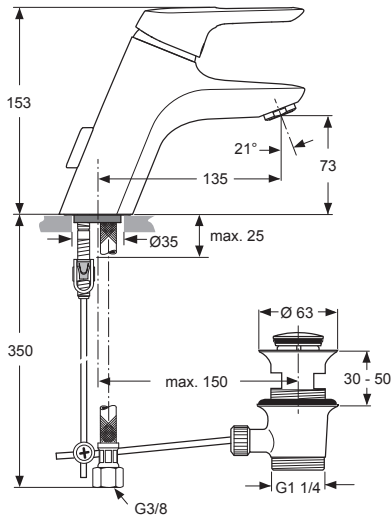

Ceramix Blue A5646.. A5651.. A5653..

Produced from: Jan. 2011 - June 2019

SL basin mixer flex. hose with pop-up waste chrome

A5646AA

SL basin mixer Cu-pipe with pop-up waste chrome

A5653AA

SL basin mixer Piccolo with flex. hose with pop-up waste chrome

A5651AA