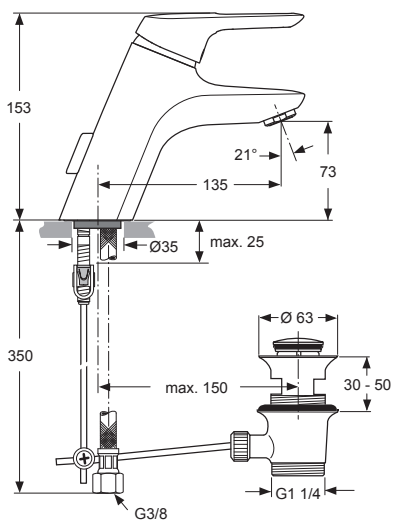

Produced from: Dec 2020

SL basin mixer flex. hose
with pop-up waste
chrome

A5646AA

SL basin mixer Cu-pipe
with pop-up waste
chrome

A5653AA

SL basin mixer Piccolo
with flex. hose
with pop-up waste
chrome

A5651AA