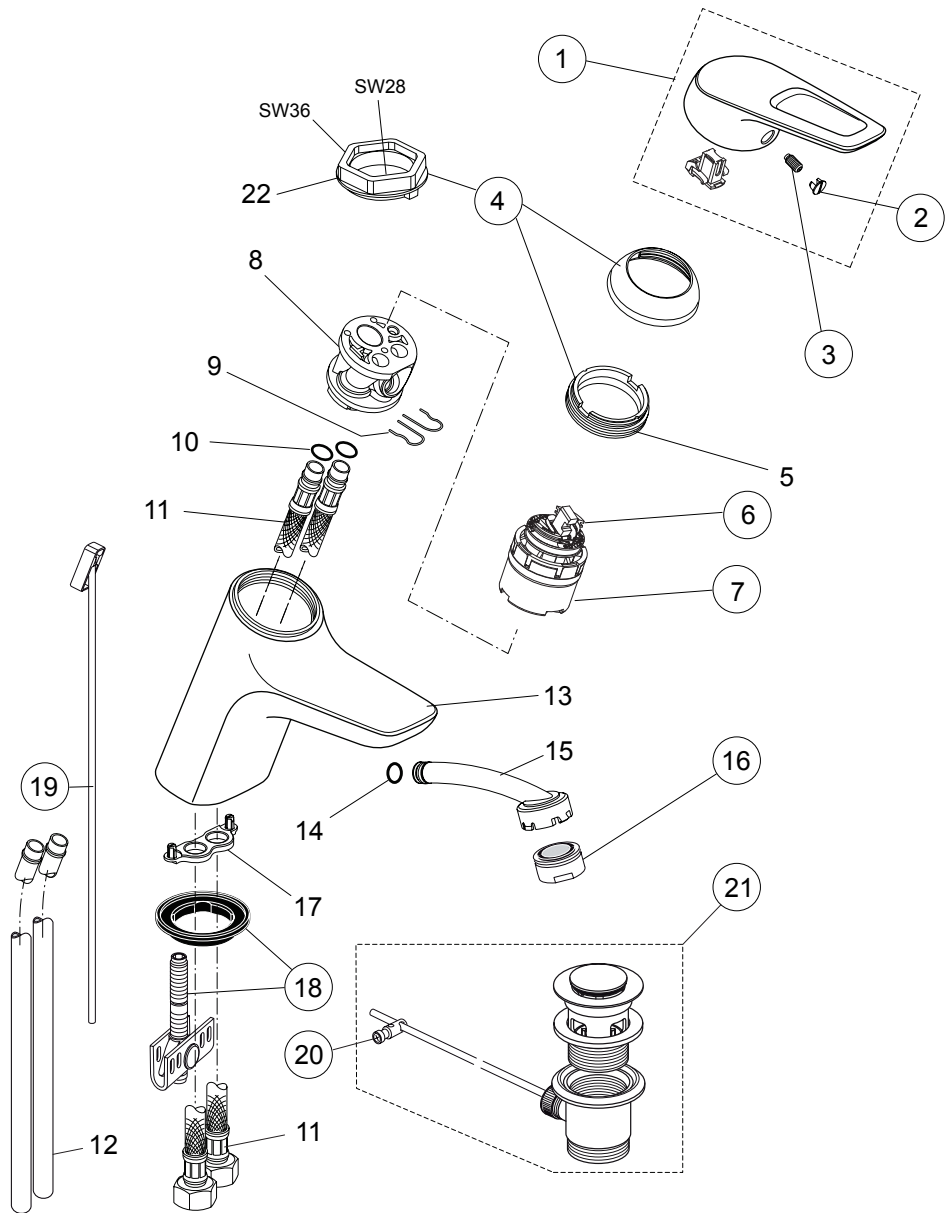

SL basin mixer Piccolo  
with flex. hose  
with pop-up waste  
chrome

**A5651AA**

Pos.	Description	Part-Number	Qty.	Pos.	Description	Part-Number	Qty.
1	Lever compl. with Logo ISI	<b>A 963 313 AA</b>	1 pcs	12	Cu-pipe / clip-technology		
2	Cap red/blue for handle	<b>A 963 054 NU</b>	1 pcs	13	Body / container		
3	Thread pin M5x10 DIN915	<b>A 963 309 NU</b>	1 pcs	14	O-ring Ø 8x1,5		
4	Cover + pos.5 + key	<b>B 960 862 AA</b>	1 pcs	15	Inlet WT with M24x1		
5	Thread ring M43x1,5 / M41x1,5			16	Aerator M24x1 -A-	<b>A 960 321 AA</b>	1 pcs
6	Hot-Limit-Stop Cartridge	<b>A 861 181 NU</b>	1 pcs	17	Cu-pipe fixation		
7	Cartridge Ø38 complete	<b>A 861 156 NU*</b>	1 pcs	18	Fixation kit Top-Fix	<b>A 960 949 NU</b>	1 Set
8	Manifold			19	Lift rod with pull knob	<b>A 963 357 AA</b>	1 pcs
9	Clip			20	Bracket	<b>A 963 404 NU</b>	1 pcs
10	O-ring Ø 10x2,5			21	Pop-up waste complete	<b>A 961 230 AA</b>	1 pcs
11	Flex. hose / Clip / G3/8			22	Insert for socket wrench ( key for pos. 5)		

**A5651AA**

Replace XX with the appropriate finish code  
chrome = AA,

Example spare part order:  
**A 963 313 AA** in chrome

Pos.	Description	Part-Number	Qty.	Pos.	Description	Part-Number	Qty.
1	Lever compl. with Logo ISI	<b>A 963 313 XX</b>	1 pcs	12	Cu-pipe / clip-technology		
2	Cap red/blue for handle	<b>A 963 054 NU</b>	1 pcs	13	Body / container		
3	Thread pin M5x10 DIN915	<b>A 963 309 NU</b>	1 pcs	14	O-ring Ø 8x1,5		
4	Cover + pos.5 + key	<b>B 960 862 XX</b>	1 pcs	15	Inlet WT with M24x1		
5	Thread ring M43x1,5 / M41x1,5			16	Aerator M24x1 -A-	<b>A 960 321 XX</b>	1 pcs
6	ECO-function / Hot limiter	<b>A 963 314 NU</b>	1 Set	17	Cu-pipe fixation		
7	Cartridge Ø40 complete	<b>A 963 785 NU</b>	1 pcs	18	Fixation kit Top-Fix	<b>A 960 949 NU</b>	1 Set
8	Manifold			19	Lift rod with pull knob	<b>A 963 357 XX</b>	1 pcs
9	Clip			20	Bracket	<b>A 963 404 NU</b>	1 pcs
10	O-ring Ø 10x2,5			21	Pop-up waste complete	<b>A 961 230 XX</b>	1 pcs
11	Flex. hose / Clip / G3/8			22	Insert for socket wrench ( key for pos. 5)		