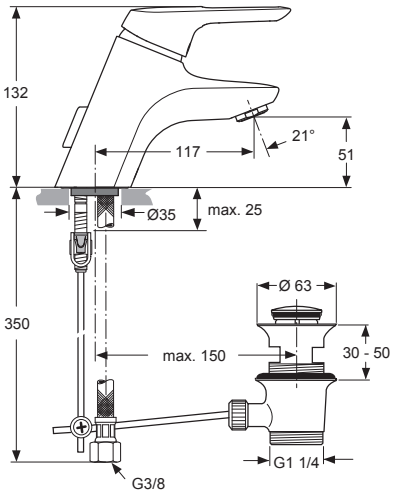

SL basin mixer Piccolo  
with flex. hose  
with pop-up waste  
chrome

**A5651AA**

Pos.	Description	Part-Number	Qty.	Pos.	Description	Part-Number	Qty.
1	Lever compl. with Logo ISI	<b>A 963 313 AA</b>	1 pcs	12	Cu-pipe / clip-technology		
2	Cap red/blue for handle	<b>A 963 054 NU</b>	1 pcs	13	Body / container		
3	Thread pin M5x10 DIN915	<b>A 963 309 NU</b>	1 pcs	14	O-ring Ø 8x1,5		
4	Cover + pos.5 + key	<b>B 960 862 AA</b>	1 pcs	15	Inlet WT with M24x1		
5	Thread ring M43x1,5 / M41x1,5			16	Aerator M24x1 -A-	<b>A 960 321 AA</b>	1 pcs
6	Hot-Limit-Stop Cartridge	<b>A 861 181 NU</b>	1 pcs	17	Cu-pipe fixation		
7	Cartridge Ø38 complete	<b>A 861 156 NU*</b>	1 pcs	18	Fixation kit Top-Fix	<b>A 960 949 NU</b>	1 Set
8	Manifold			19	Lift rod with pull knob	<b>A 963 357 AA</b>	1 pcs
9	Clip			20	Bracket	<b>A 963 404 NU</b>	1 pcs
10	O-ring Ø 10x2,5			21	Pop-up waste complete	<b>A 961 230 AA</b>	1 pcs
11	Flex. hose / Clip / G3/8			22	Insert for socket wrench ( key for pos. 5)		

**A5651AA**

Replace XX with the appropriate finish code  
chrome = AA,

Example spare part order:  
**A 963 313 AA** in chrome

Pos.	Description	Part-Number	Qty.	Pos.	Description	Part-Number	Qty.
1	Lever compl. with Logo ISI	<b>A 963 313 XX</b>	1 pcs	12	Cu-pipe / clip-technology		
2	Cap red/blue for handle	<b>A 963 054 NU</b>	1 pcs	13	Body / container		
3	Thread pin M5x10 DIN915	<b>A 963 309 NU</b>	1 pcs	14	O-ring Ø 8x1,5		
4	Cover + pos.5 + key	<b>B 960 862 XX</b>	1 pcs	15	Inlet WT with M24x1		
5	Thread ring M43x1,5 / M41x1,5			16	Aerator M24x1 -A-	<b>A 960 321 XX</b>	1 pcs
6	ECO-function / Hot limiter	<b>A 963 314 NU</b>	1 Set	17	Cu-pipe fixation		
7	Cartridge Ø40 complete	<b>A 963 785 NU</b>	1 pcs	18	Fixation kit Top-Fix	<b>A 960 949 NU</b>	1 Set
8	Manifold			19	Lift rod with pull knob	<b>A 963 357 XX</b>	1 pcs
9	Clip			20	Bracket	<b>A 963 404 NU</b>	1 pcs
10	O-ring Ø 10x2,5			21	Pop-up waste complete	<b>A 961 230 XX</b>	1 pcs
11	Flex. hose / Clip / G3/8			22	Insert for socket wrench ( key for pos. 5)		