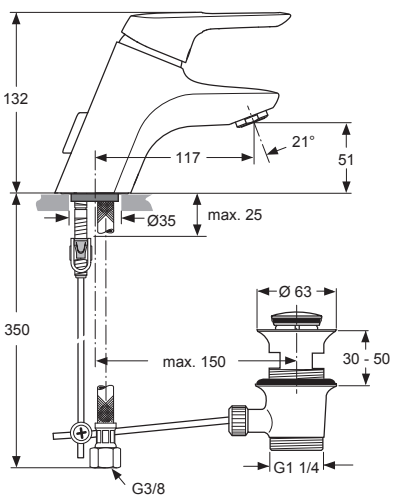

Produced from: Dec 2020

SL basin mixer flex. hose
with pop-up waste
chrome

A5646AA

SL basin mixer Cu-pipe
with pop-up waste
chrome

A5653AA

SL basin mixer Piccolo
with flex. hose
with pop-up waste
chrome

A5651AA