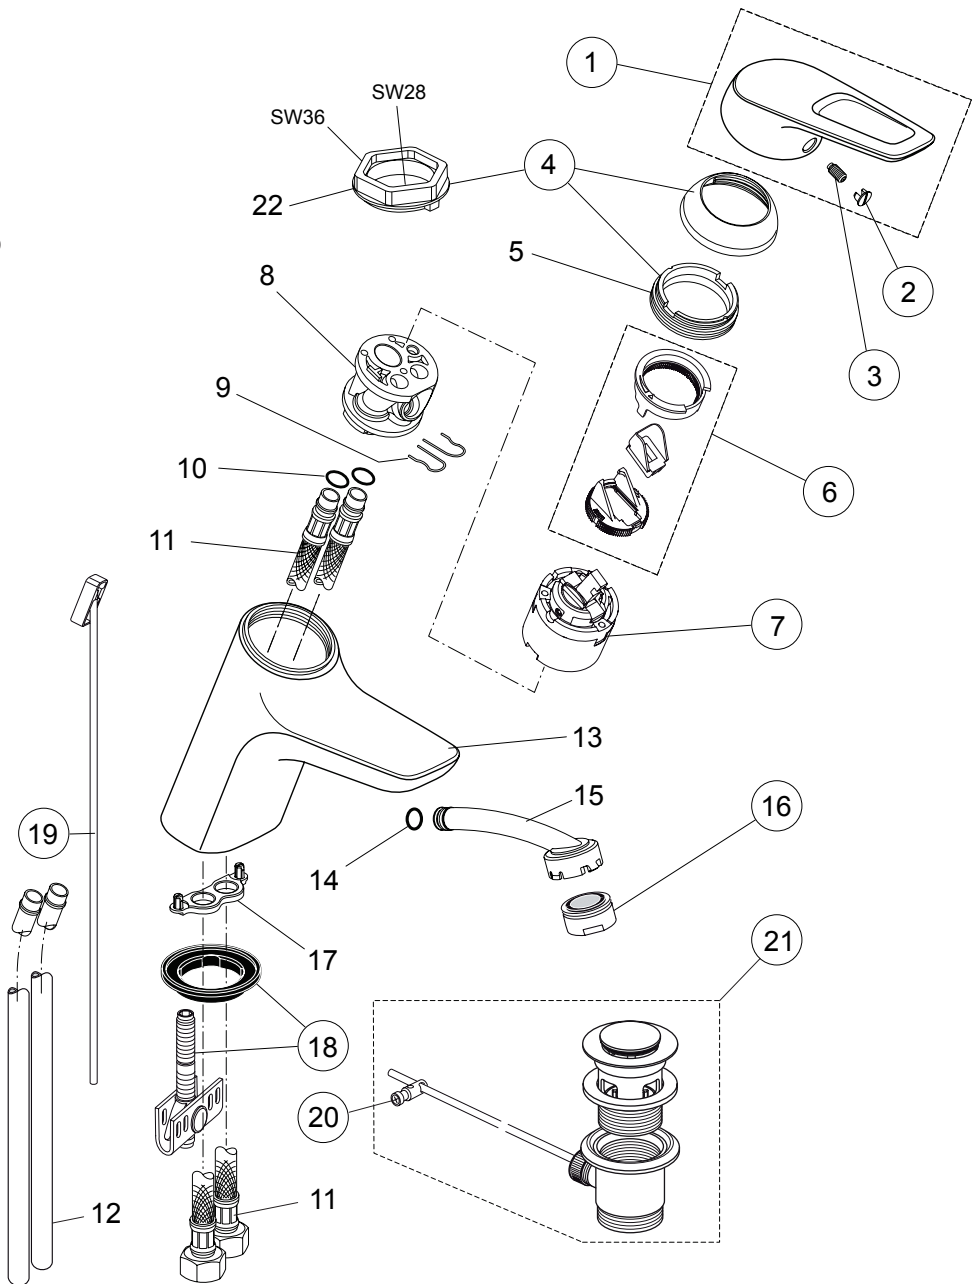

SL basin mixer Piccolo  
with flex. hose  
with pop-up waste  
chrome

**A5651AA**

Pos.	Description	Part-Number	Qty.	Pos.	Description	Part-Number	Qty.
1	Lever compl. with Logo ISI	<b>A 963 313 AA</b>	1 pcs	12	Cu-pipe / clip-technology		
2	Cap red/blue for handle	<b>A 963 054 NU</b>	1 pcs	13	Body / container		
3	Thread pin M5x10 DIN915	<b>A 963 309 NU</b>	1 pcs	14	O-ring Ø 8x1,5		
4	Cover + pos.5 + key	<b>B 960 862 AA</b>	1 pcs	15	Inlet WT with M24x1		
5	Thread ring M43x1,5 / M41x1,5			16	Aerator M24x1 -A-	<b>A 960 321 AA</b>	1 pcs
6	Hot-Limit-Stop Cartridge	<b>A 861 181 NU</b>	1 pcs	17	Cu-pipe fixation		
7	Cartridge Ø38 complete	<b>A 861 156 NU*</b>	1 pcs	18	Fixation kit Top-Fix	<b>A 960 949 NU</b>	1 Set
8	Manifold			19	Lift rod with pull knob	<b>A 963 357 AA</b>	1 pcs
9	Clip			20	Bracket	<b>A 963 404 NU</b>	1 pcs
10	O-ring Ø 10x2,5			21	Pop-up waste complete	<b>A 961 230 AA</b>	1 pcs
11	Flex. hose / Clip / G3/8			22	Insert for socket wrench ( key for pos. 5)		

**A5651AA**

Replace XX with the appropriate finish code  
chrome = AA,

Example spare part order:  
**A 963 313 AA** in chrome

Pos.	Description	Part-Number	Qty.	Pos.	Description	Part-Number	Qty.
1	Lever compl. with Logo ISI	<b>A 963 313 XX</b>	1 pcs	12	Cu-pipe / clip-technology		
2	Cap red/blue for handle	<b>A 963 054 NU</b>	1 pcs	13	Body / container		
3	Thread pin M5x10 DIN915	<b>A 963 309 NU</b>	1 pcs	14	O-ring Ø 8x1,5		
4	Cover + pos.5 + key	<b>B 960 862 XX</b>	1 pcs	15	Inlet WT with M24x1		
5	Thread ring M43x1,5 / M41x1,5			16	Aerator M24x1 -A-	<b>A 960 321 XX</b>	1 pcs
6	ECO-function / Hot limiter	<b>A 963 314 NU</b>	1 Set	17	Cu-pipe fixation		
7	Cartridge Ø40 complete	<b>A 963 785 NU</b>	1 pcs	18	Fixation kit Top-Fix	<b>A 960 949 NU</b>	1 Set
8	Manifold			19	Lift rod with pull knob	<b>A 963 357 XX</b>	1 pcs
9	Clip			20	Bracket	<b>A 963 404 NU</b>	1 pcs
10	O-ring Ø 10x2,5			21	Pop-up waste complete	<b>A 961 230 XX</b>	1 pcs
11	Flex. hose / Clip / G3/8			22	Insert for socket wrench ( key for pos. 5)		