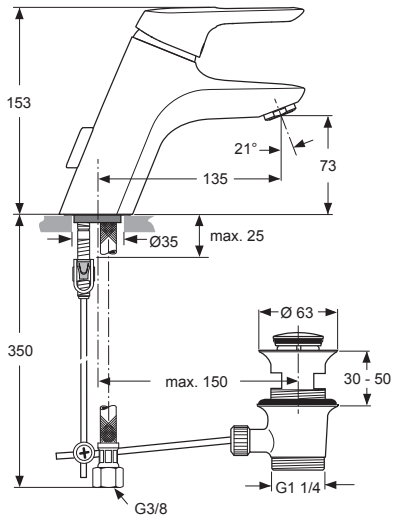

SL basin mixer Piccolo  
with flex. hose  
with pop-up waste  
chrome

**A5651AA**

Pos.	Description	Part-Number	Qty.	Pos.	Description	Part-Number	Qty.
1	Lever compl. with Logo ISI	<b>A 963 313 AA</b>	1 pcs	12	Cu-pipe / clip-technology		
2	Cap red/blue for handle	<b>A 963 054 NU</b>	1 pcs	13	Body / container		
3	Thread pin M5x10 DIN915	<b>A 963 309 NU</b>	1 pcs	14	O-ring Ø 8x1,5		
4	Cover + pos.5 + key	<b>B 960 862 AA</b>	1 pcs	15	Inlet WT with M24x1		
5	Thread ring M43x1,5 / M41x1,5			16	Aerator M24x1 -A-	<b>A 960 321 AA</b>	1 pcs
6	Hot-Limit-Stop Cartridge	<b>A 861 181 NU</b>	1 pcs	17	Cu-pipe fixation		
7	Cartridge Ø38 complete	<b>A 861 156 NU*</b>	1 pcs	18	Fixation kit Top-Fix	<b>A 960 949 NU</b>	1 Set
8	Manifold			19	Lift rod with pull knob	<b>A 963 357 AA</b>	1 pcs
9	Clip			20	Bracket	<b>A 963 404 NU</b>	1 pcs
10	O-ring Ø 10x2,5			21	Pop-up waste complete	<b>A 961 230 AA</b>	1 pcs
11	Flex. hose / Clip / G3/8			22	Insert for socket wrench ( key for pos. 5)		

**A5651AA**

Replace XX with the appropriate finish code  
chrome = AA,

Example spare part order:  
**A 963 313 AA** in chrome

Pos.	Description	Part-Number	Qty.	Pos.	Description	Part-Number	Qty.
1	Lever compl. with Logo ISI	<b>A 963 313 XX</b>	1 pcs	12	Cu-pipe / clip-technology		
2	Cap red/blue for handle	<b>A 963 054 NU</b>	1 pcs	13	Body / container		
3	Thread pin M5x10 DIN915	<b>A 963 309 NU</b>	1 pcs	14	O-ring Ø 8x1,5		
4	Cover + pos.5 + key	<b>B 960 862 XX</b>	1 pcs	15	Inlet WT with M24x1		
5	Thread ring M43x1,5 / M41x1,5			16	Aerator M24x1 -A-	<b>A 960 321 XX</b>	1 pcs
6	ECO-function / Hot limiter	<b>A 963 314 NU</b>	1 Set	17	Cu-pipe fixation		
7	Cartridge Ø40 complete	<b>A 963 785 NU</b>	1 pcs	18	Fixation kit Top-Fix	<b>A 960 949 NU</b>	1 Set
8	Manifold			19	Lift rod with pull knob	<b>A 963 357 XX</b>	1 pcs
9	Clip			20	Bracket	<b>A 963 404 NU</b>	1 pcs
10	O-ring Ø 10x2,5			21	Pop-up waste complete	<b>A 961 230 XX</b>	1 pcs
11	Flex. hose / Clip / G3/8			22	Insert for socket wrench ( key for pos. 5)		