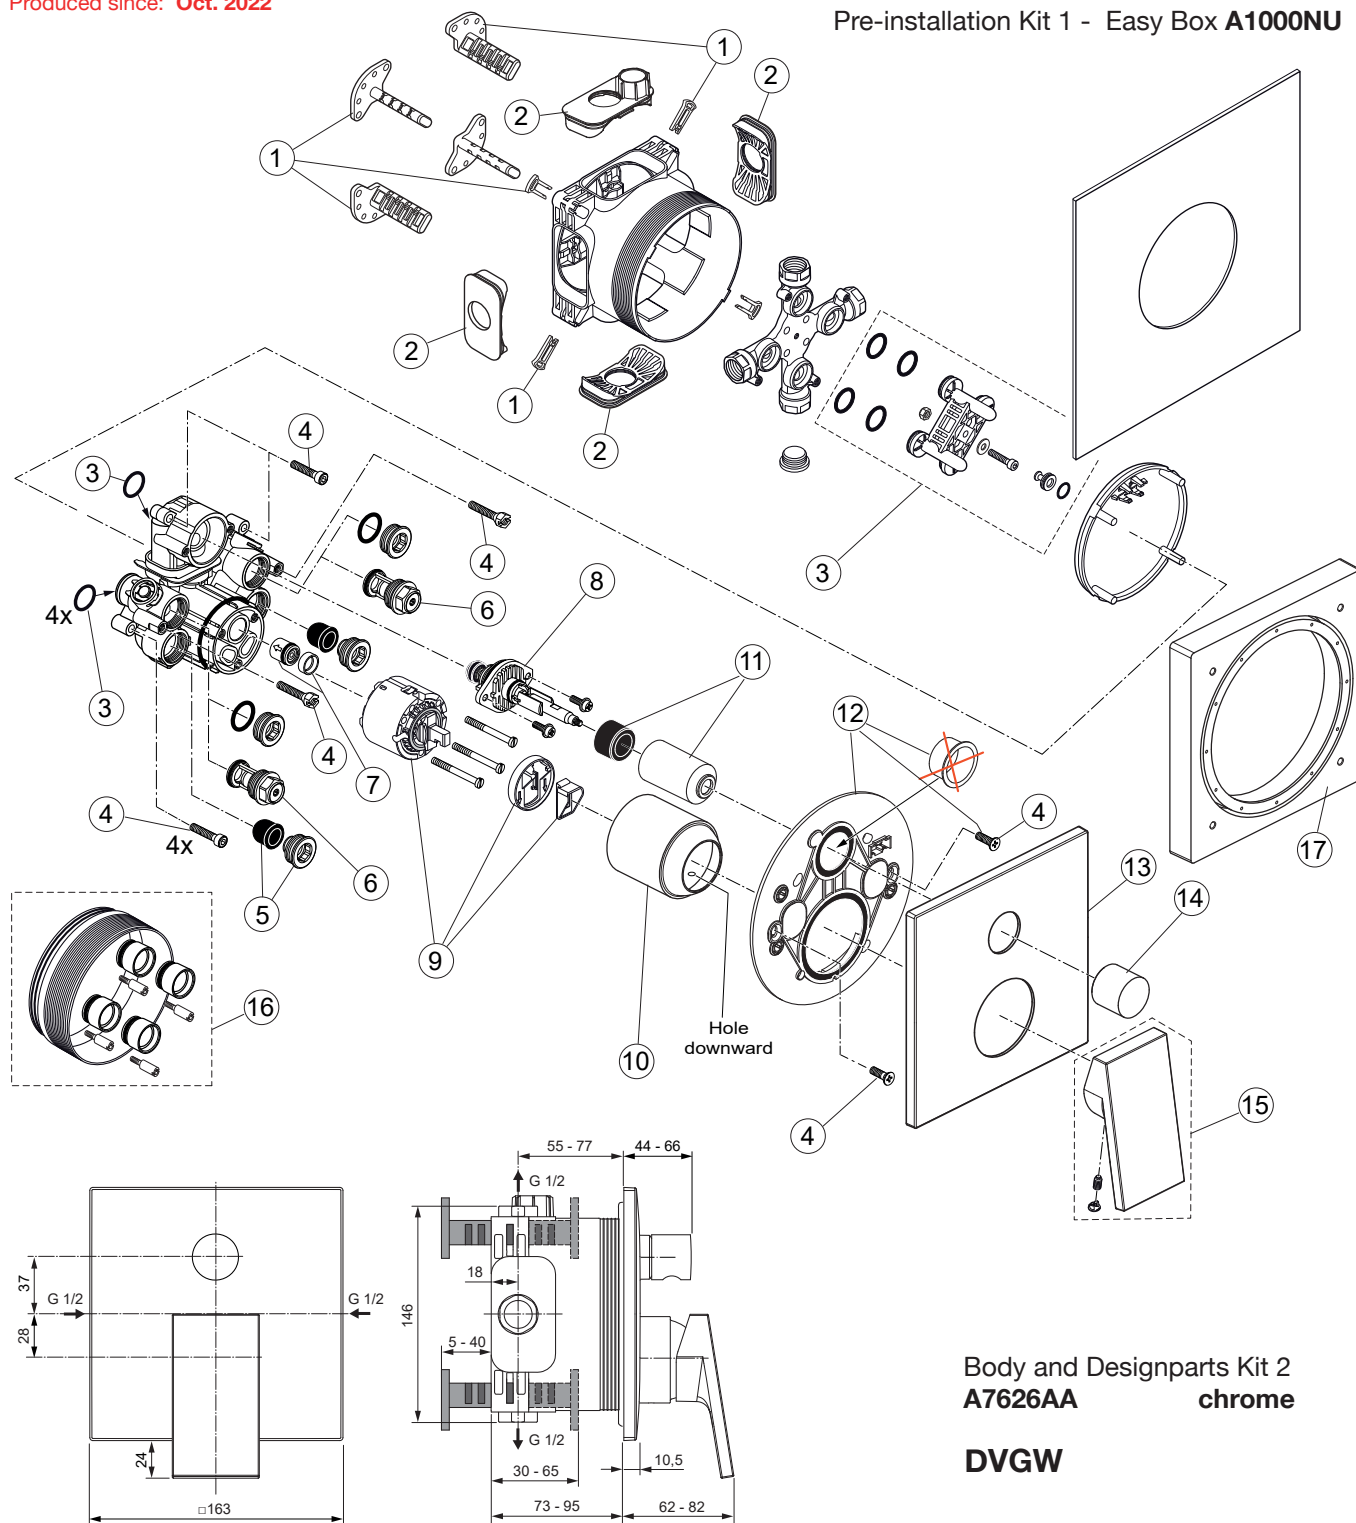

Extra

A7626..

Ideal Standard

Produced since: Oct. 2022

Pre-installation Kit 1 - Easy Box A1000NU

Replace XX with the appropriate finish code

Chrome = AA Silver Storm = GN Gold = A2 Magnetic Grey = A5

Example spare part order:

A 861 441 AA in Chrome

Pos.	Description	Part-Number	Qty.	Pos.	Description	Part-Number	Qty.
1	Install. depth adjust.	A 963 131 NU	1 Set	11	Cover / Cap for diverter	A 860 902 XX	1 pcs
2	Side sealing	A 963 132 NU	1 Set	12	Escutcheon holder cpl.	A 860 897 NU	1 Set
3	Flushing device cpl.	A 963 146 NU	1 Set	13	Escutcheon w Logo	A 861 445 XX	1 pcs
4	Screw set complete	A 960 890 NU*	1 Set	14	Pull knob	A 860 901 XX	1 pcs
5	Low noise insert	A 960 891 NU	1 pcs	15	Lever cpl.	A 861 600 XX	1 Set
6	Stop valve	A 960 706 NU	2 pcs	16	Extension kit 20mm	A 960 704 NU	1 Set
7	Non-return valve + ring	A 962 866 NU	1 Set		Extension kit 40mm	A 962 476 NU	1 Set
8	Diverter complete	A 963 443 NU	1 pcs	17	Distanzframe 20mm	A 861 444 XX	1 Set
9	Cartridge with ECO-kit	A 960 500 NU	1 Set				
10	Cover cap	A 861 441 XX	1 pcs				

*Universal set (not all parts needed)