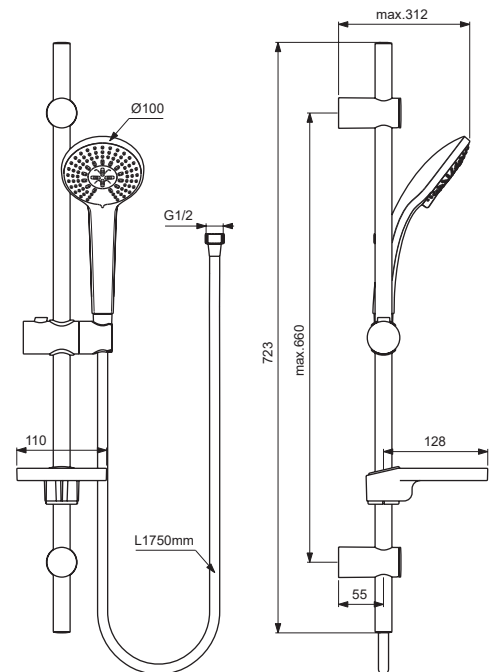

IDEALRAIN

Ideal Standard

**B9418AA**

**B9419AA  
B9508AA (w/o SD)**

Pos.	Signify	Spare parts-Nr.	Quantity
1	Sliding bar 72cm IDEALRAIN 100	B9421AA	1 Pcs.
2	Handspray 100mm 1F	B9402AA	1 Pcs. (B9418AA)
	Handspray 100mm 3F	B9403AA	1 Pcs. (B9419AA, B9508AA)
3	Sh.hose 1,75m IDEALFLEX	BE175AA	1 Pcs. (B9418AA, B9419AA)
	Sh.hose 1,75m ULTRAFLEX	BG175AA	1 Pcs. (B9508AA)
4	Soapdish D20.6 LB	B960917NU	1 Pcs. (B9418AA, B9419AA)
5	Slider set LOW BASIC / I'RAIN 72	B960976AA	1 Pcs.
6	Consoles set LOW BASIC LB	B960972AA	1 Pcs.