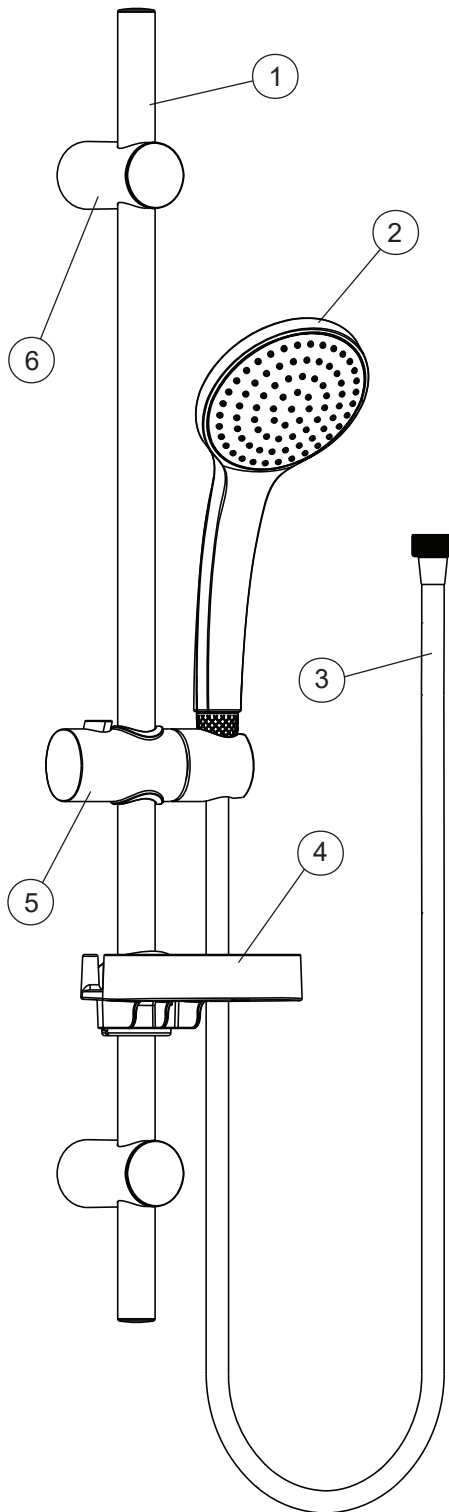

IDEALRAIN

Ideal Standard

**B9418AA**

**B9419AA  
B9508AA (w/o SD)**

Pos.	Signify	Spare parts-Nr.	Quantity
1	Sliding bar 72cm IDEALRAIN 100	B9421AA	1 Pcs.
2	Handspray 100mm 1F	B9402AA	1 Pcs. (B9418AA)
	Handspray 100mm 3F	B9403AA	1 Pcs. (B9419AA, B9508AA)
3	Sh.hose 1,75m IDEALFLEX	BE175AA	1 Pcs. (B9418AA, B9419AA)
	Sh.hose 1,75m ULTRAFLEX	BG175AA	1 Pcs. (B9508AA)
4	Soapdish D20.6 LB	B960917NU	1 Pcs. (B9418AA, B9419AA)
5	Slider set LOW BASIC / I'RAIN 72	B960976AA	1 Pcs.
6	Consoles set LOW BASIC LB	B960972AA	1 Pcs.