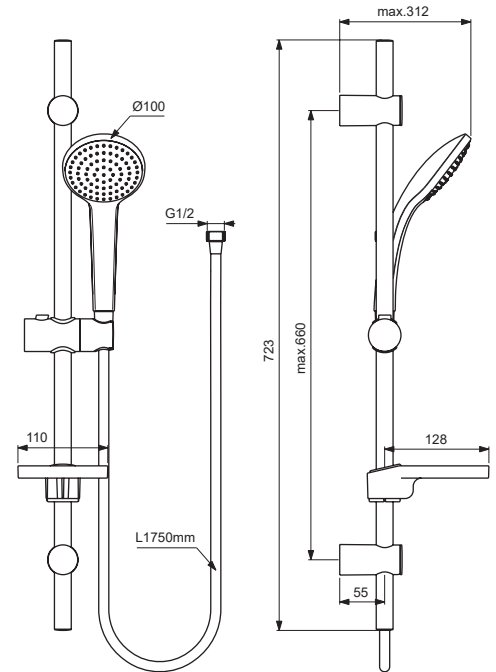

IDEALRAIN

Ideal Standard

**B9418AA**

**B9419AA  
B9508AA (w/o SD)**

Pos.	Signify	Spare parts-Nr.	Quantity
1	Sliding bar 72cm IDEALRAIN 100	B9421AA	1 Pcs.
2	Handspray 100mm 1F	B9402AA	1 Pcs. (B9418AA)
	Handspray 100mm 3F	B9403AA	1 Pcs. (B9419AA, B9508AA)
3	Sh.hose 1,75m IDEALFLEX	BE175AA	1 Pcs. (B9418AA, B9419AA)
	Sh.hose 1,75m ULTRAFLEX	BG175AA	1 Pcs. (B9508AA)
4	Soapdish D20.6 LB	B960917NU	1 Pcs. (B9418AA, B9419AA)
5	Slider set LOW BASIC / I'RAIN 72	B960976AA	1 Pcs.
6	Consoles set LOW BASIC LB	B960972AA	1 Pcs.