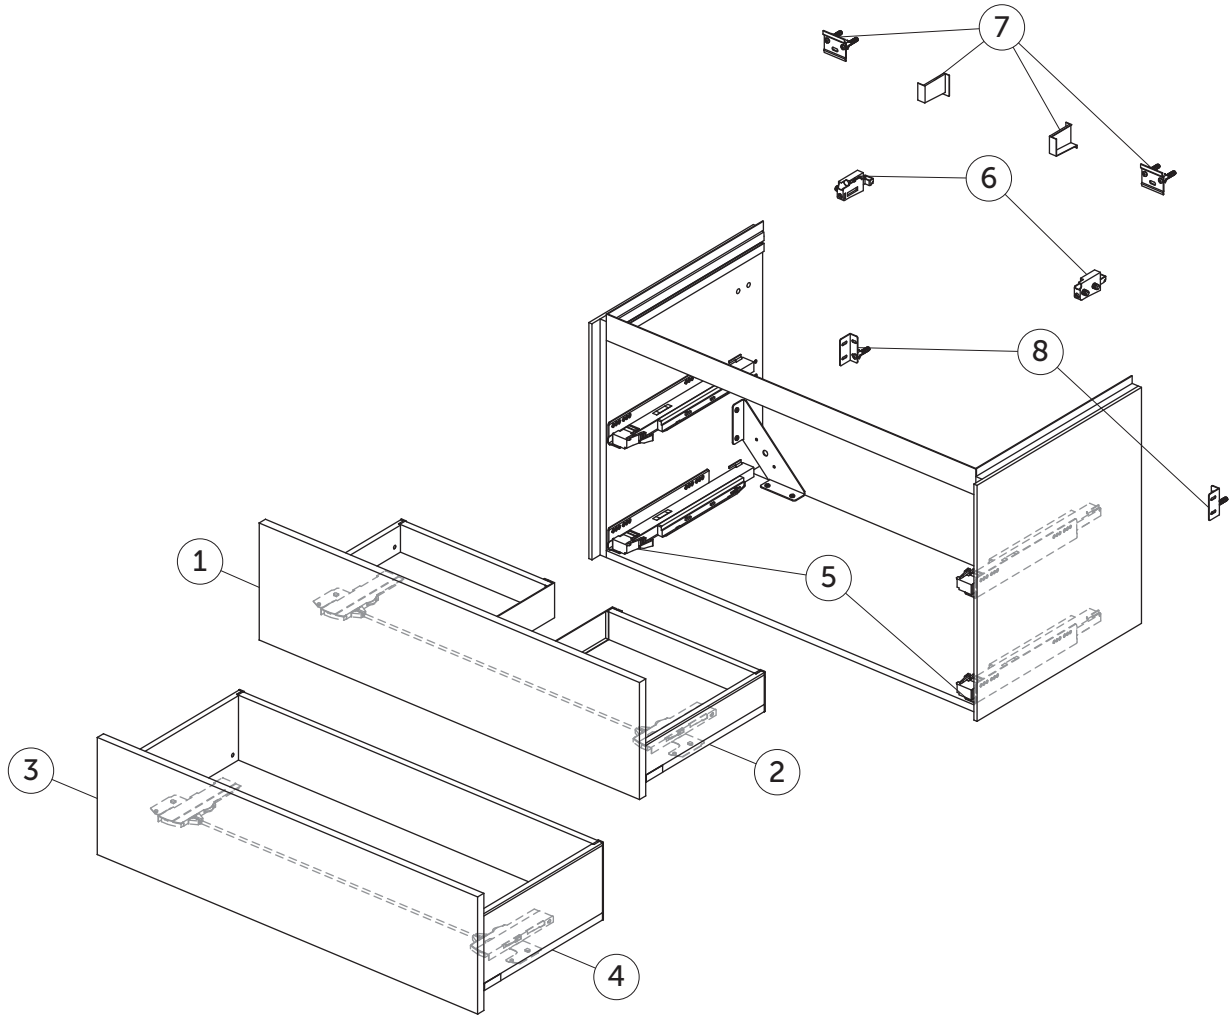

SPARE PARTS

Vanity Unit 1000
2 drawers

| Item | Description | Colour/Finish | Code No. | Quantity |
|------|---------------------------------------|--|--|----------|
| 1 | Upper Drawer front panel 980 x 267 | Y1 - Matt White Y2 - Matt Anthracite Y3 - Matt Sunset Y4 - Smoked Oak Y5 - Dark Walnut Y6 - Light Oak | TV757Y1 TV757Y2 TV757Y3 TV757Y4 TV757Y5 TV757Y6 | 1 |
| 2 | Upper Drawer structure box 100 x 50.5 | Y2 - Matt Anthracite | - | 1 |
| 3 | Lower Drawer front panel 980 x 267 | Y1 - Matt White Y2 - Matt Anthracite Y3 - Matt Sunset Y4 - Smoked Oak Y5 - Dark Walnut Y6 - Light Oak | TV759Y1 TV759Y2 TV759Y3 TV759Y4 TV759Y5 TV759Y6 | 1 |
| 4 | Lower Drawer structure box 100 x 50.5 | Y2 - Matt Anthracite | TV793Y2 | 1 |
| 5 | Runners 400 Push KIT | | TV76967 | Pair |
| 6 | Hanging brackets KIT 1 | | RV08267 | Pair |
| 7 | Wall fixation KIT 1 new | | TV72667 | 14 |
| 8 | Safety KIT (brackets, screws & plugs) | | TV38767 | 12 |