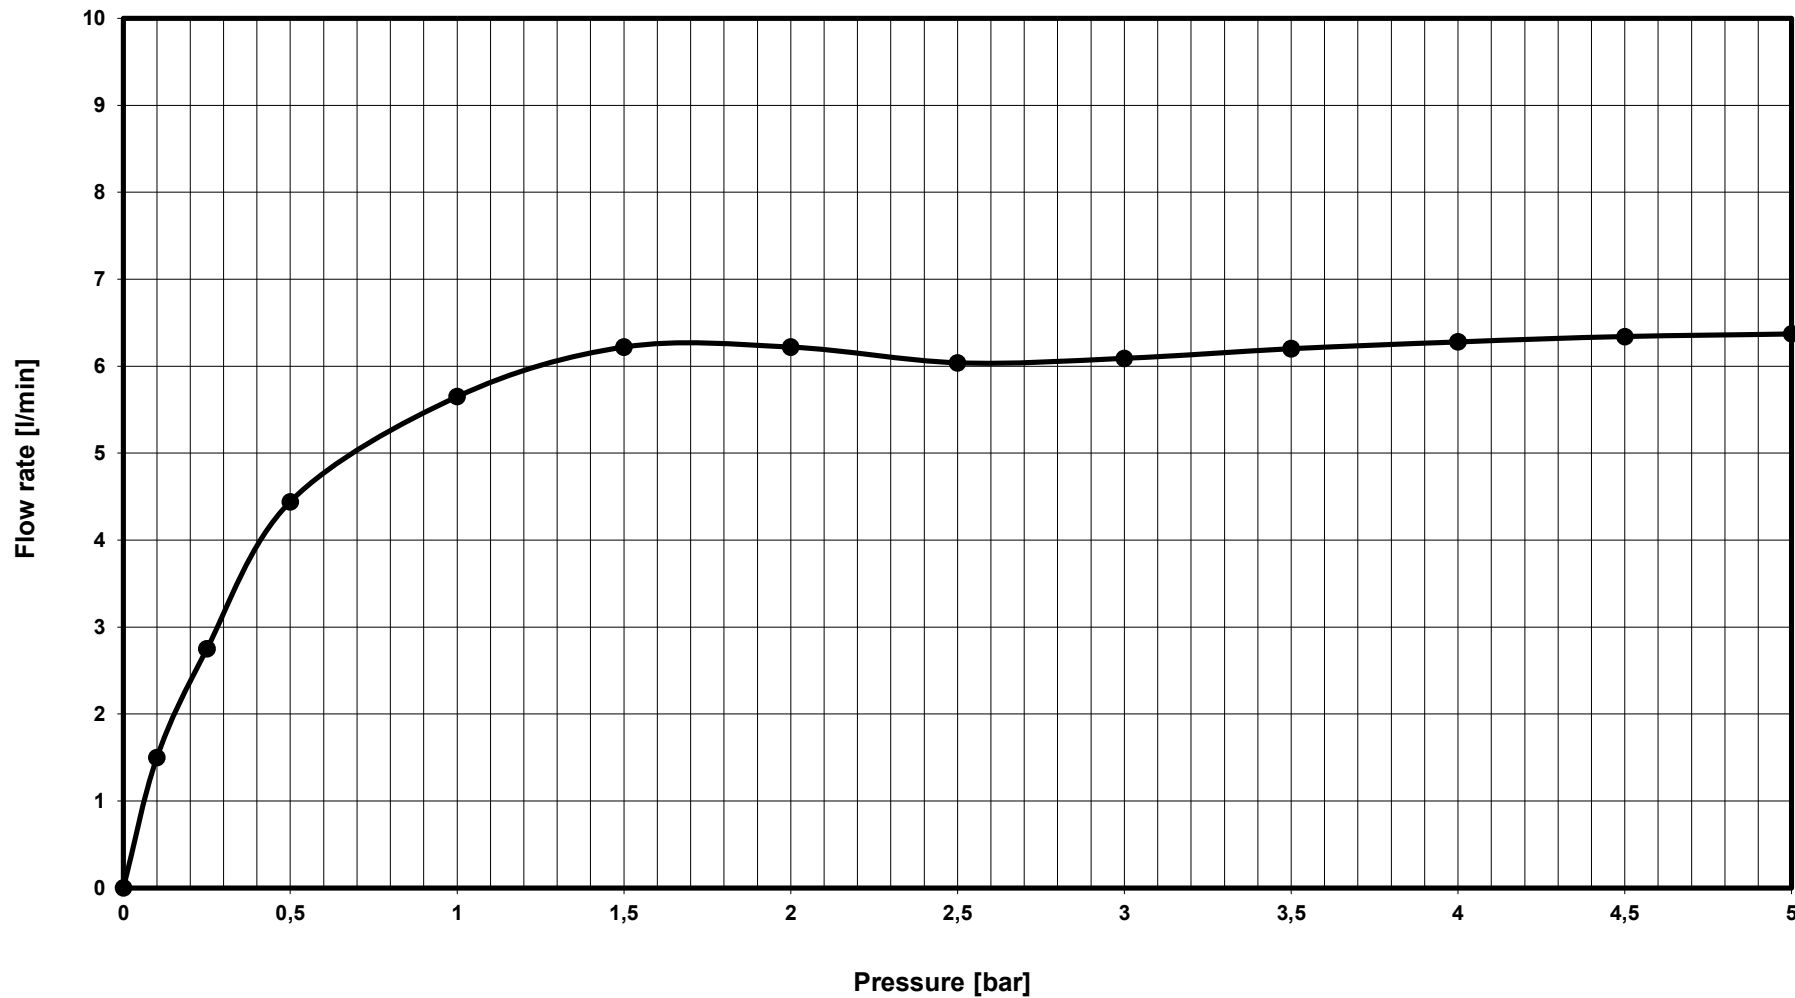

Ideal Standard

BD217AA CERAPLAN BSN MXR H70 RMTD PU/MT ND

—●— Mixed water - series