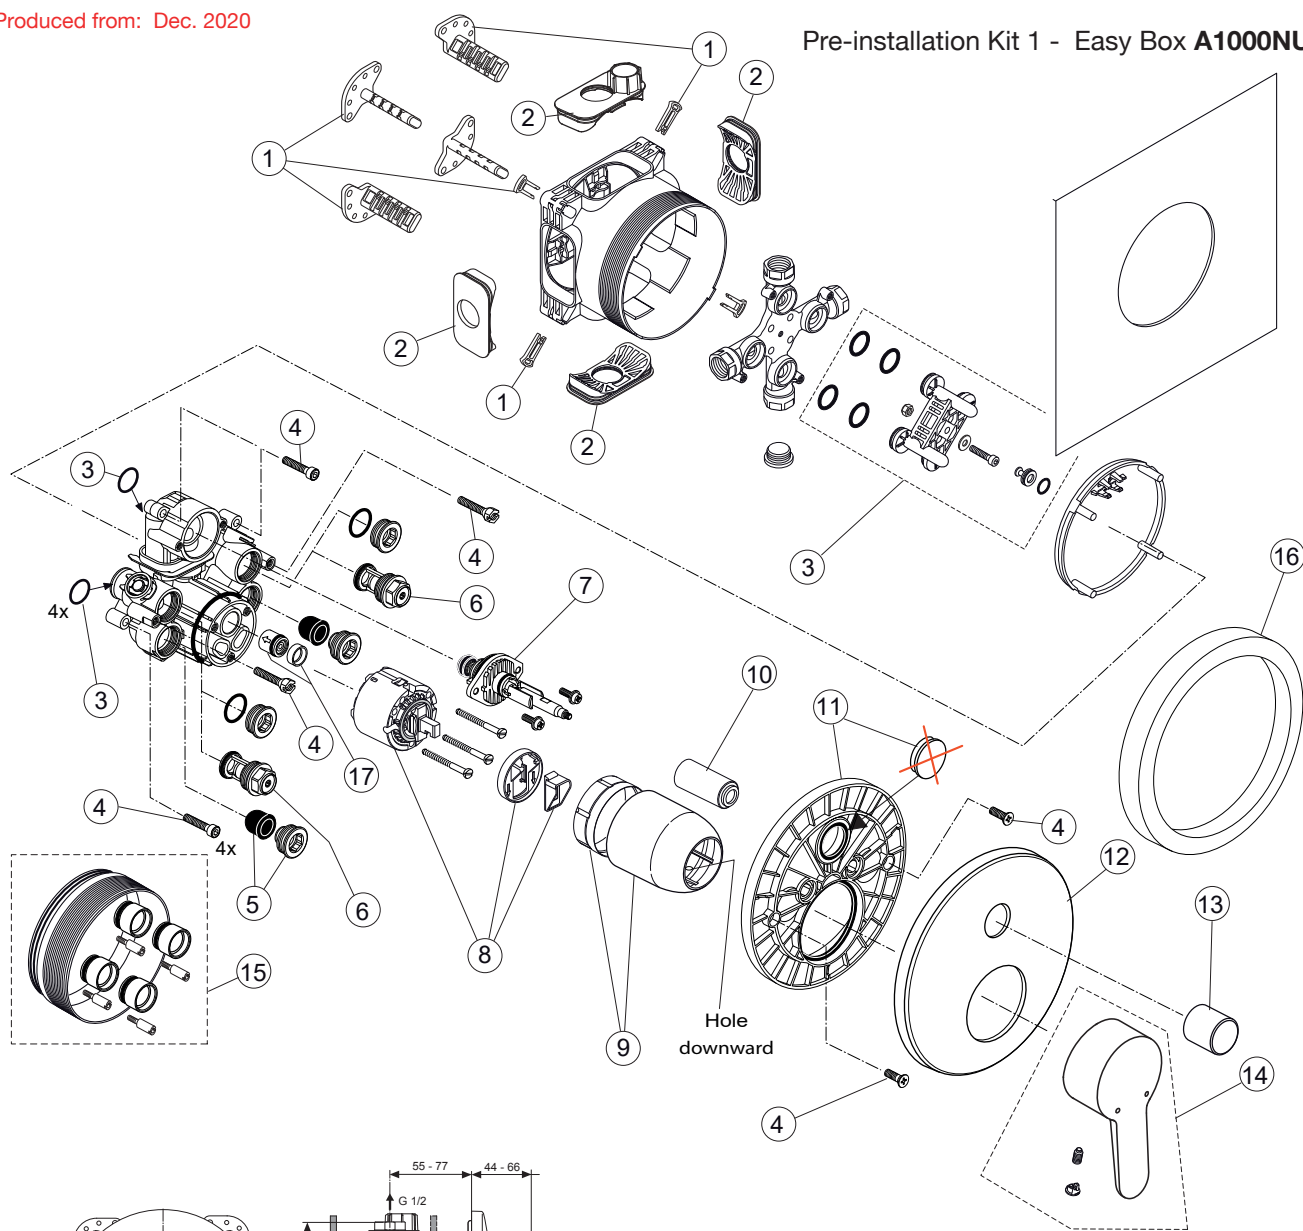

Connect Blue A6006..

Ideal Standard

Produced from: Dec. 2020

Pre-installation Kit 1 - Easy Box **A1000NU**

DVGW

Body and Designparts Kit 2 - **A6006AA**

Replace **XX** with the appropriate finish code
chrome = AA,

Example spare part order:
A 960 893 AA in chrome

Pos.	Description	Part-Number	Qty.	Pos.	Description	Part-Number	Qty.
1	Installation depth adjust.	A 963 131 NU	1 Set	12	Escutcheon B/S curved	A 960 896 XX	1 pcs
2	Side sealing	A 963 132 NU	1 Set	13	Pull knob	A 860 643 XX	1 pcs
3	Flushing device cpl.	A 963 146 NU	1 Set	14	Lever compl. with Logo ISI	B 961 011 XX	1 pcs
4	Screw set complete	A 960 890 NU	1 Set	15	Extension kit 20mm	A 960 704 NU	1 Set
5	Low noise insert	A 960 891 NU	1 pcs		Extension kit 40mm	A 962 476 NU	1 Set
6	Stop valve	A 960 706 NU	2 pcs	16	Distance frame 20mm	A 960 705 XX	1 pcs
7	Diverter complete	A 963 443 NU	1 pcs	17	Non-return valve + ring	A 962 866 NU	1 Set
8	Cartridge with ECO-kit	A 960 500 NU	1 Set				
9	Cover + Clamping + o-ring	A 960 893 XX	1 pcs				
10	Cover / Cap for diverter	A 960 894 XX	1 pcs				
11	Escutcheon holder compl.	A 960 895 NU	1 Set				

Connect Blue