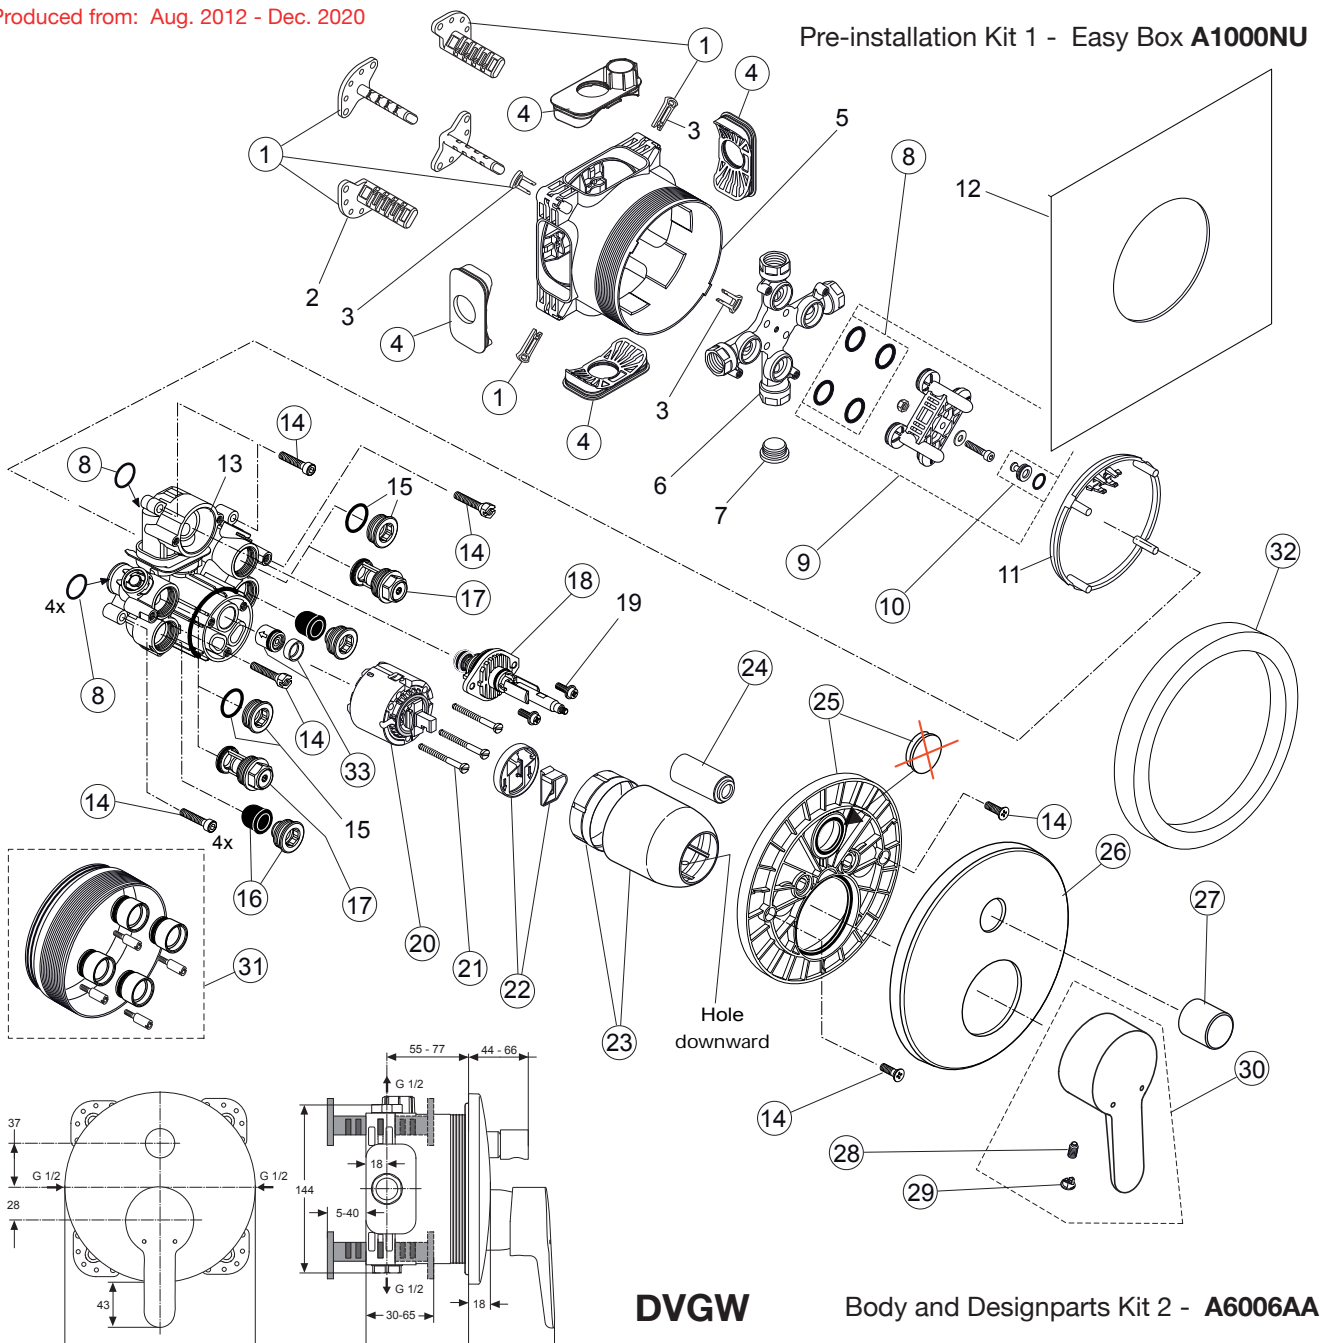

Produced from: Aug. 2012 - Dec. 2020

Replace XX with the appropriate finish code
chrome = AA,

Example spare part order:
A 960 893 AA in chrome

Pos.	Description	Part-Number	Qty.	Pos.	Description	Part-Number	Qty.
1	Installation depth adjustment with clips	A 963 131 NU	1 Set	17	Stop valve	A 960 706 NU	2 pcs
2	Depth adjustment device			18	Diverter complete	A 963 443 NU	1 pcs
3	Adjustment lock (contained in pos. 1)			19	Screw M4x12		
4	Side sealing	A 963 132 NU	1 Set	20	Cartridge with pos.22	A 960 500 NU	1 pcs
5	Built-in box			21	Cylindrical screw M4x41,7	A 963 335 NU	3 pcs
6	Multi-way body			22	ECO-kit	A 860 700 NU	1 Set
7	Plug G1/2			23	Cover + Clamping + o-ring	A 960 893 XX	1 pcs
8	O-ring Ø 17 x 2,5	A 963 143 NU	1 Set	24	Cover / Cap for diverter	A 960 894 XX	1 pcs
9	Flushing device with Screw, washer + sealing set	A 963 146 NU	1 Set	25	Escutcheon holder compl.	A 960 895 NU	1 Set
10	Plug with o-ring Ø 12x1,5	A 963 147 NU	1 pcs	26	Escutcheon B/S curved	A 960 896 XX	1 pcs
11	Cover for built-in box			27	Pull knob	A 860 643 XX	1 pcs
12	Sealing fleece			28	Thread pin M5x10 DIN915	A 963 309 NU	1 pcs
13	Body Single lever			29	Handle cap	B 960 473 XX	1 pcs
14	Screw set complete	A 960 890 NU	1 Set	30	Lever compl. with Logo ISI	B 961 011 XX	1 pcs
15	Plug with o-ring			31	Extension kit 20mm	A 960 704 NU	1 Set
16	Low noise insert	A 960 891 NU	1 pcs		Extension kit 40mm	A 962 476 NU	1 Set
				32	Distance frame 20mm	A 960 705 XX	1 pcs
				33	Non-return valve + ring	A 962 866 NU	1 Set