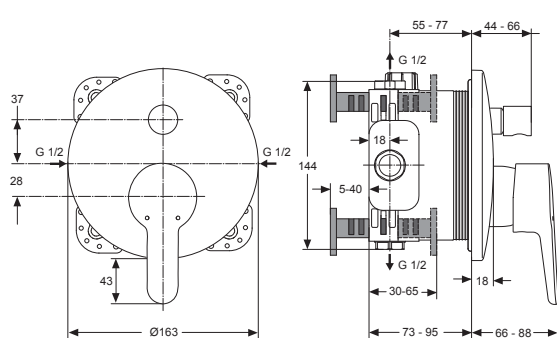

Connect Blue A6006..

Ideal Standard

Produced from: Dec. 2020

Pre-installation Kit 1 - Easy Box **A1000NU**

DVGW

Body and Designparts Kit 2 - **A6006AA**

Replace **XX** with the appropriate finish code
chrome = AA,

Example spare part order:
A 960 893 AA in chrome

Pos.	Description	Part-Number	Qty.	Pos.	Description	Part-Number	Qty.
1	Installation depth adjust.	A 963 131 NU	1 Set	12	Escutcheon B/S curved	A 960 896 XX	1 pcs
2	Side sealing	A 963 132 NU	1 Set	13	Pull knob	A 860 643 XX	1 pcs
3	Flushing device cpl.	A 963 146 NU	1 Set	14	Lever compl. with Logo ISI	B 961 011 XX	1 pcs
4	Screw set complete	A 960 890 NU	1 Set	15	Extension kit 20mm	A 960 704 NU	1 Set
5	Low noise insert	A 960 891 NU	1 pcs		Extension kit 40mm	A 962 476 NU	1 Set
6	Stop valve	A 960 706 NU	2 pcs	16	Distance frame 20mm	A 960 705 XX	1 pcs
7	Diverter complete	A 963 443 NU	1 pcs	17	Non-return valve + ring	A 962 866 NU	1 Set
8	Cartridge with ECO-kit	A 960 500 NU	1 Set				
9	Cover + Clamping + o-ring	A 960 893 XX	1 pcs				
10	Cover / Cap for diverter	A 960 894 XX	1 pcs				
11	Escutcheon holder compl.	A 960 895 NU	1 Set				

Connect Blue