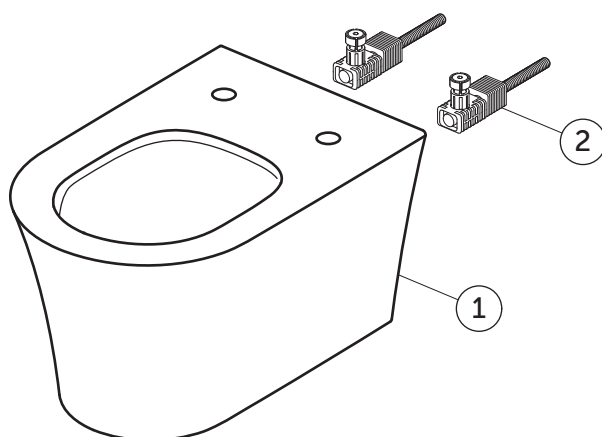

SPARE PARTS

Wall Hung Bowl
AQB; HF

E2634MA

LDV

Item	Description	Spare Code
1	WHG BOWL AQB HF WHT	
2	SP EASYFIX+ WHG BOWL TOP FIXATION FULL SET	TR16667

Ideal Standard International NV
Corporate Village – Gent Building
Da Vincilaan 2
B1935 – Zaventem
Belgium