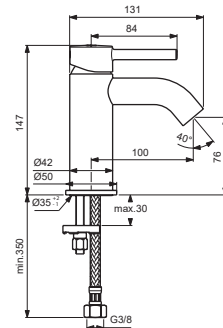

CERALINE

Ideal Standard

Produced from: June 2022

**BC192XX
BC193XX
BC203XX**

BC268XX

BC822XX

For XX=Coverage-Designate:

AA=chrome, GN=silver storm
A2=brushed gold, A5=magnetic grey

For Instance:

B961706AA for chrome

Pos.	Signify	Spare parts-Nr.	Quantity	Pos.	Signify	Spare parts-Nr.	Quantity
1	Lever,w/logo-set	B961706XX	1 Pcs.	12	Pop up waste-compl.	B960900XX	1 Set
2	Block cap	A961157XX	1 Pcs.				
3	Cover cap	A861080XX	1 Pcs.				
4	Screw M38x1.5	B961645NU	1 Set				
5	Cartridge Ø28mm	A861397NU	1 Pcs.				
6	Aerator cache M21.5x1	B960366NU*	1 Pcs.				
6a+7	Neop.M21.5x1-5 l/min	B960889NU	1 Set				
7	Service key	B960654NU	1 Pcs.				
8	Rosette decorative	B960712XX	1 Pcs.				
9	Connecting set	B964702NU	1 Set				
10	Pop-up drain ass.	A962991XX	1 Pcs.				
10a	Click waste slotted	S8803AA	1 Pcs.				
	Click waste plastic	B961705AA**	1 Pcs.				
11	Fl.hose G3/8/M8x1 /L500	A962005NU	1 Pcs.				

B961706AA for chrome

Pos.	Signify	Spare parts-Nr.	Quantity	Pos.	Signify	Spare parts-Nr.	Quantity
1	Lever, w/logo-set	B961706XX	1 Pcs.	12	Pop up waste-compl.	B961384XX	1 Set
2	Block cap	A961157XX	1 Pcs.				
3	Cover cap	A861080XX	1 Pcs.				
4	Screw M3x1.5	B961645NU	1 Set				
5	Cartridge Ø28mm	A861397NU	1 Pcs.				
6	Aerator cache M21.5x1	B960366NU*	1 Pcs.				
6a+7	Neop.M21.5x1-5 l/min	B960889NU	1 Set				
7	Service key	B960654NU	1 Pcs.				
8	Rosette decorative	B960712XX	1 Pcs.				
9	Connecting set	B964702NU	1 Set				
10	Pop-up drain ass.	A962991XX	1 Pcs.				
10a	Click waste slotted	S8803AA	1 Pcs.				
	Click waste plastic	B961705AA**	1 Pcs.				
11	Fl.hose G3/8/M8x1 /L500	A962005NU	1 Pcs.				

* for BC192AA

**for AA-chrome