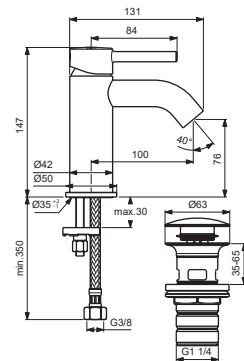

CERALINE

Ideal Standard

Produced from: June 2022

**BC192XX
BC193XX
BC203XX**

BC268XX

BC822XX

For XX=Coverage-Designate:

AA=chrome, GN=silver storm
A2=brushed gold, A5=magnetic grey

For Instance:

B961706AA for chrome

Pos.	Signify	Spare parts-Nr.	Quantity	Pos.	Signify	Spare parts-Nr.	Quantity
1	Lever,w/logo-set	B961706XX	1 Pcs.	12	Pop up waste-compl.	B960900XX	1 Set
2	Block cap	A961157XX	1 Pcs.				
3	Cover cap	A861080XX	1 Pcs.				
4	Screw M38x1.5	B961645NU	1 Set				
5	Cartridge Ø28mm	A861397NU	1 Pcs.				
6	Aerator cache M21.5x1	B960366NU*	1 Pcs.				
6a+7	Neop.M21.5x1-5 l/min	B960889NU	1 Set				
7	Service key	B960654NU	1 Pcs.				
8	Rosette decorative	B960712XX	1 Pcs.				
9	Connecting set	B964702NU	1 Set				
10	Pop-up drain ass.	A962991XX	1 Pcs.				
10a	Click waste slotted	S8803AA	1 Pcs.				
	Click waste plastic	B961705AA**	1 Pcs.				
11	Fl.hose G3/8/M8x1 /L500	A962005NU	1 Pcs.				

B961706AA for chrome

Pos.	Signify	Spare parts-Nr.	Quantity	Pos.	Signify	Spare parts-Nr.	Quantity
1	Lever, w/logo-set	B961706XX	1 Pcs.	12	Pop up waste-compl.	B961384XX	1 Set
2	Block cap	A961157XX	1 Pcs.				
3	Cover cap	A861080XX	1 Pcs.				
4	Screw M3x1.5	B961645NU	1 Set				
5	Cartridge Ø28mm	A861397NU	1 Pcs.				
6	Aerator cache M21.5x1	B960366NU*	1 Pcs.				
6a+7	Neop.M21.5x1-5 l/min	B960889NU	1 Set				
7	Service key	B960654NU	1 Pcs.				
8	Rosette decorative	B960712XX	1 Pcs.				
9	Connecting set	B964702NU	1 Set				
10	Pop-up drain ass.	A962991XX	1 Pcs.				
10a	Click waste slotted	S8803AA	1 Pcs.				
	Click waste plastic	B961705AA**	1 Pcs.				
11	Fl.hose G3/8/M8x1 /L500	A962005NU	1 Pcs.				

* for BC192AA

**for AA-chrome