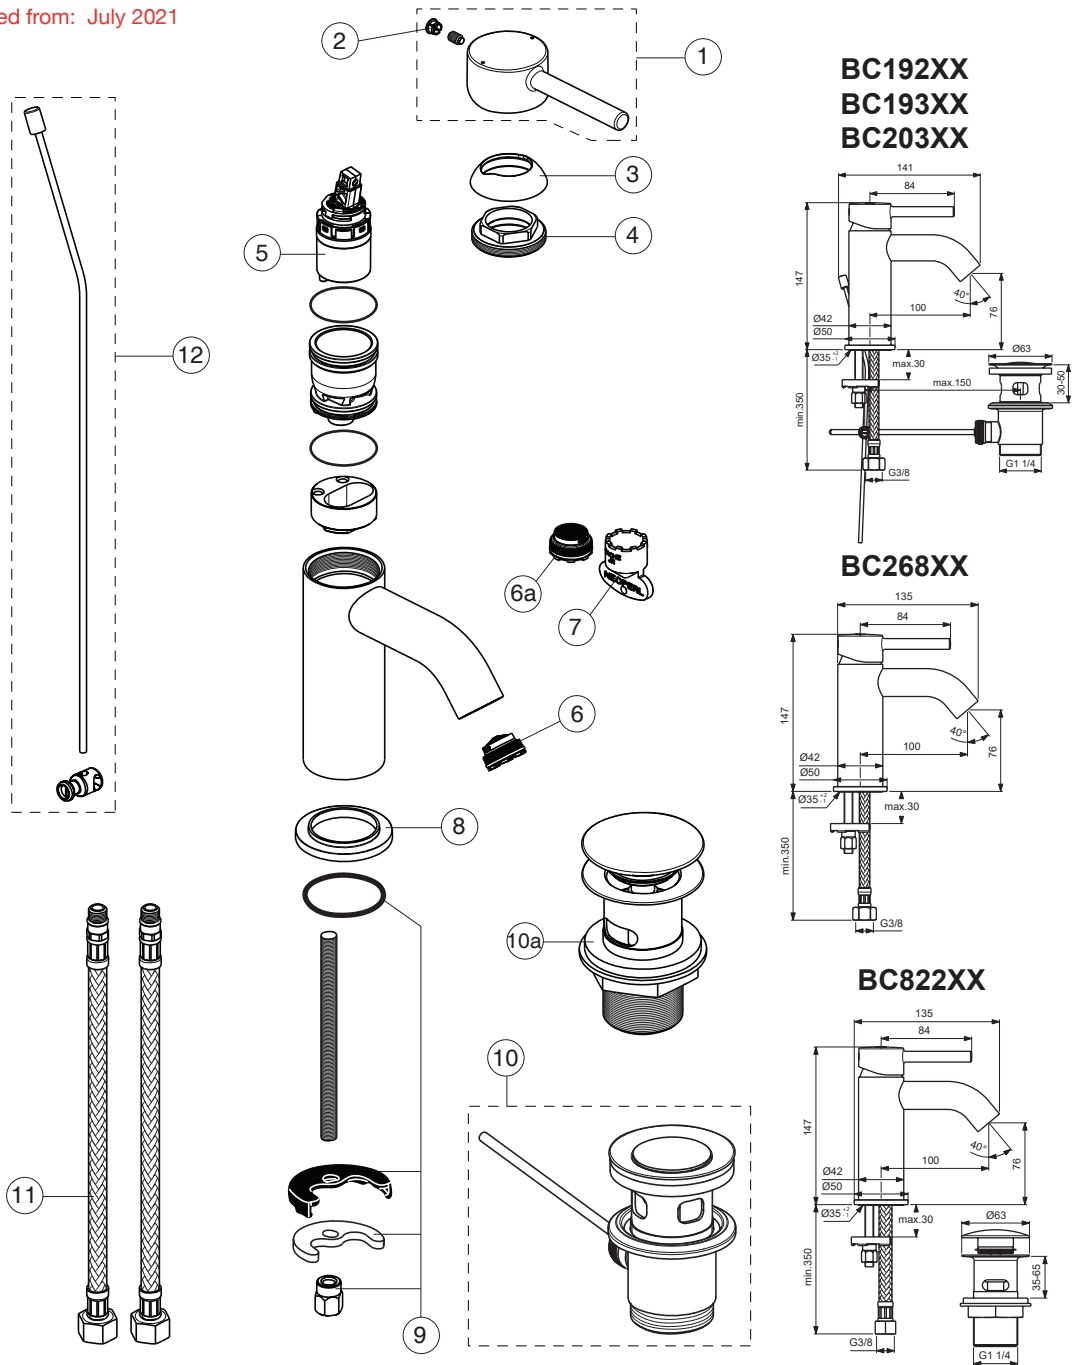

For Instance:

B961706AA for chrome

Pos.	Signify	Spare parts-Nr.	Quantity	Pos.	Signify	Spare parts-Nr.	Quantity
1	Lever,w/logo-set	B961706XX	1 Pcs.	12	Pop up waste-compl.	B960900XX	1 Set
2	Block cap	A961157XX	1 Pcs.				
3	Cover cap	A861080XX	1 Pcs.				
4	Screw M38x1.5	B961645NU	1 Set				
5	Cartridge Ø28mm	A861397NU	1 Pcs.				
6	Aerator cache M21.5x1	B960366NU*	1 Pcs.				
6a+7	Neop.M21.5x1-5 l/min	B960889NU	1 Set				
7	Service key	B960654NU	1 Pcs.				
8	Rosette decorative	B960712XX	1 Pcs.				
9	Connecting set	B964702NU	1 Set				
10	Pop-up drain ass.	A962991XX	1 Pcs.				
10a	Click waste slotted	S8803AA	1 Pcs.				
	Click waste plastic	B961705AA**	1 Pcs.				
11	Fl.hose G3/8/M8x1 /L500	A962005NU	1 Pcs.				

* for BC192AA

**for AA-chrome

CERALINE

Ideal Standard

Produced from: July 2021

For XX=Coverage-Designate:

AA=chrome, GN=silver storm
A2=brushed gold, A5=magnetic grey

For Instance:

B961706AA for chrome

Pos.	Signify	Spare parts-Nr.	Quantity	Pos.	Signify	Spare parts-Nr.	Quantity
1	Lever, w/logo-set	B961706XX	1 Pcs.	12	Pop up waste-compl.	B961384XX	1 Set
2	Block cap	A961157XX	1 Pcs.				
3	Cover cap	A861080XX	1 Pcs.				
4	Screw M3x1.5	B961645NU	1 Set				
5	Cartridge Ø28mm	A861397NU	1 Pcs.				
6	Aerator cache M21.5x1	B960366NU*	1 Pcs.				
6a+7	Neop.M21.5x1-5 l/min	B960889NU	1 Set				
7	Service key	B960654NU	1 Pcs.				
8	Rosette decorative	B960712XX	1 Pcs.				
9	Connecting set	B964702NU	1 Set				
10	Pop-up drain ass.	A962991XX	1 Pcs.				
10a	Click waste slotted	S8803AA	1 Pcs.				
	Click waste plastic	B961705AA**	1 Pcs.				
11	Fl.hose G3/8/M8x1 /L500	A962005NU	1 Pcs.				

* for BC192AA

**for AA-chrome