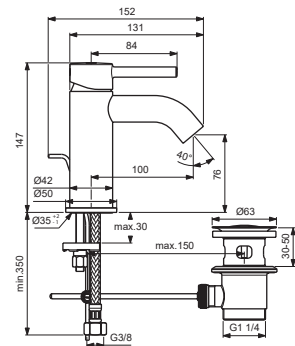

CERALINE

Ideal Standard

Produced from: June 2022

**BC192XX
BC193XX
BC203XX**

BC268XX

BC822XX

For XX=Coverage-Designate:

AA=chrome, GN=silver storm
A2=brushed gold, A5=magnetic grey

For Instance:

B961706AA for chrome

Pos.	Signify	Spare parts-Nr.	Quantity	Pos.	Signify	Spare parts-Nr.	Quantity
1	Lever,w/logo-set	B961706XX	1 Pcs.	12	Pop up waste-compl.	B960900XX	1 Set
2	Block cap	A961157XX	1 Pcs.				
3	Cover cap	A861080XX	1 Pcs.				
4	Screw M38x1.5	B961645NU	1 Set				
5	Cartridge Ø28mm	A861397NU	1 Pcs.				
6	Aerator cache M21.5x1	B960366NU*	1 Pcs.				
6a+7	Neop.M21.5x1-5 l/min	B960889NU	1 Set				
7	Service key	B960654NU	1 Pcs.				
8	Rosette decorative	B960712XX	1 Pcs.				
9	Connecting set	B964702NU	1 Set				
10	Pop-up drain ass.	A962991XX	1 Pcs.				
10a	Click waste slotted	S8803AA	1 Pcs.				
	Click waste plastic	B961705AA**	1 Pcs.				
11	Fl.hose G3/8/M8x1 /L500	A962005NU	1 Pcs.				

B961706AA for chrome

Pos.	Signify	Spare parts-Nr.	Quantity	Pos.	Signify	Spare parts-Nr.	Quantity
1	Lever, w/logo-set	B961706XX	1 Pcs.	12	Pop up waste-compl.	B961384XX	1 Set
2	Block cap	A961157XX	1 Pcs.				
3	Cover cap	A861080XX	1 Pcs.				
4	Screw M3x1.5	B961645NU	1 Set				
5	Cartridge Ø28mm	A861397NU	1 Pcs.				
6	Aerator cache M21.5x1	B960366NU*	1 Pcs.				
6a+7	Neop.M21.5x1-5 l/min	B960889NU	1 Set				
7	Service key	B960654NU	1 Pcs.				
8	Rosette decorative	B960712XX	1 Pcs.				
9	Connecting set	B964702NU	1 Set				
10	Pop-up drain ass.	A962991XX	1 Pcs.				
10a	Click waste slotted	S8803AA	1 Pcs.				
	Click waste plastic	B961705AA**	1 Pcs.				
11	Fl.hose G3/8/M8x1 /L500	A962005NU	1 Pcs.				

* for BC192AA

**for AA-chrome