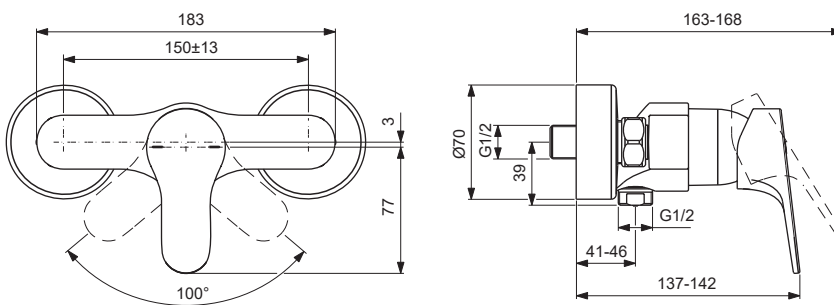

**BC842AA**

| Pos. | Signify               | Spare parts-Nr. | Quantity | Pos. | Signify | Spare parts-Nr. | Quantity |
|------|-----------------------|-----------------|----------|------|---------|-----------------|----------|
| 1    | Lever                 | B961852AA       | 1 Set    |      |         |                 |          |
| 2    | Rubber button         | A963751NU       | 1 Pcs.   |      |         |                 |          |
| 3    | Rosette M41x1.5       | B961386AA       | 1 Pcs.   |      |         |                 |          |
| 4    | Screw M41x1.5/M46x1.5 | B961387NU       | 1 Set    |      |         |                 |          |
| 5    | Hot limit stop        | A861181NU       | 1 Pcs.   |      |         |                 |          |
| 6    | Cartridge Ø38mm       | A861156NU*      | 1 Set    |      |         |                 |          |
| 7    | O-Ring Ø18.2x1.7      | A963984NU       | 2 Pcs.   |      |         |                 |          |
| 8    | Nipple M22x1-G1/2     | B964675AA       | 1 Set    |      |         |                 |          |
| 9    | Non return valve      | B961346NU       | 1 Pcs.   |      |         |                 |          |
| 10   | S-connection          | B960241AA       | 1 Set    |      |         |                 |          |