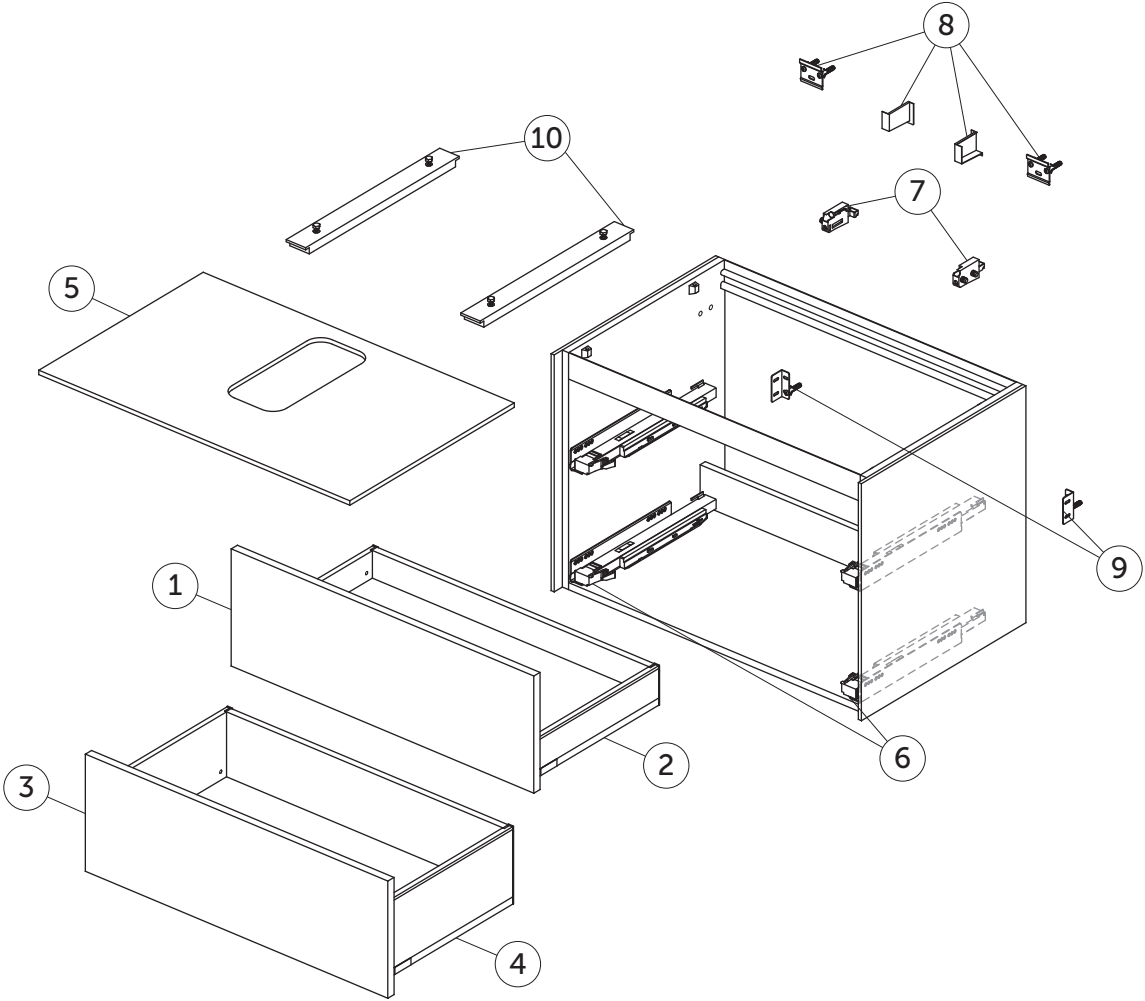

SPARE PARTS

Basin Unit 800
2 drawers

SPARE PARTS

Basin Unit 800
2 drawers

Item	Description	Colour/Finish	Code No.	Quantity
1	Upper Drawer front panel 780 x 267	Y1 - Matt White Y2 - Matt Anthracite Y3 - Matt Sunset Y4 - Smoked Oak Y5 - Dark Walnut Y6 - Light Oak	TV753Y1 TV753Y2 TV753Y3 TV753Y4 TV753Y5 TV753Y6	1
2	Upper Drawer structure box 80 x 50.5	Y2 - Matt Anthracite	TV790Y2	1
3	Lower Drawer front panel 780 x 267	Y1 - Matt White Y2 - Matt Anthracite Y3 - Matt Sunset Y4 - Smoked Oak Y5 - Dark Walnut Y6 - Light Oak	TV755Y1 TV755Y2 TV755Y3 TV755Y4 TV755Y5 TV755Y6	1
4	Lower Drawer structure box 80 x 50.5	Y2 - Matt Anthracite	TV791Y2	1
5	Worktop 802 x 505 center cut	Y1 - Matt White Y2 - Matt Anthracite Y3 - Matt Sunset Y4 - Smoked Oak Y5 - Dark Walnut Y6 - Light Oak	TV772Y1 TV772Y2 TV772Y3 TV772Y4 TV772Y5 TV772Y6	1
	Worktop 802 x 505 no cut	Y1 - Matt White Y2 - Matt Anthracite Y3 - Matt Sunset Y4 - Smoked Oak Y5 - Dark Walnut Y6 - Light Oak	TV773Y1 TV773Y2 TV773Y3 TV773Y4 TV773Y5 TV773Y6	1
6	Runners 400 Push KIT		TV76967	pair
7	Hanging brackets KIT 1		RV08267	pair
8	Wall fixation KIT 1 new		TV72667	14
9	Safety KIT (brackets, screws & plugs)		TV38767	12
10	Worktop adjustable support KIT		UV24067	pair