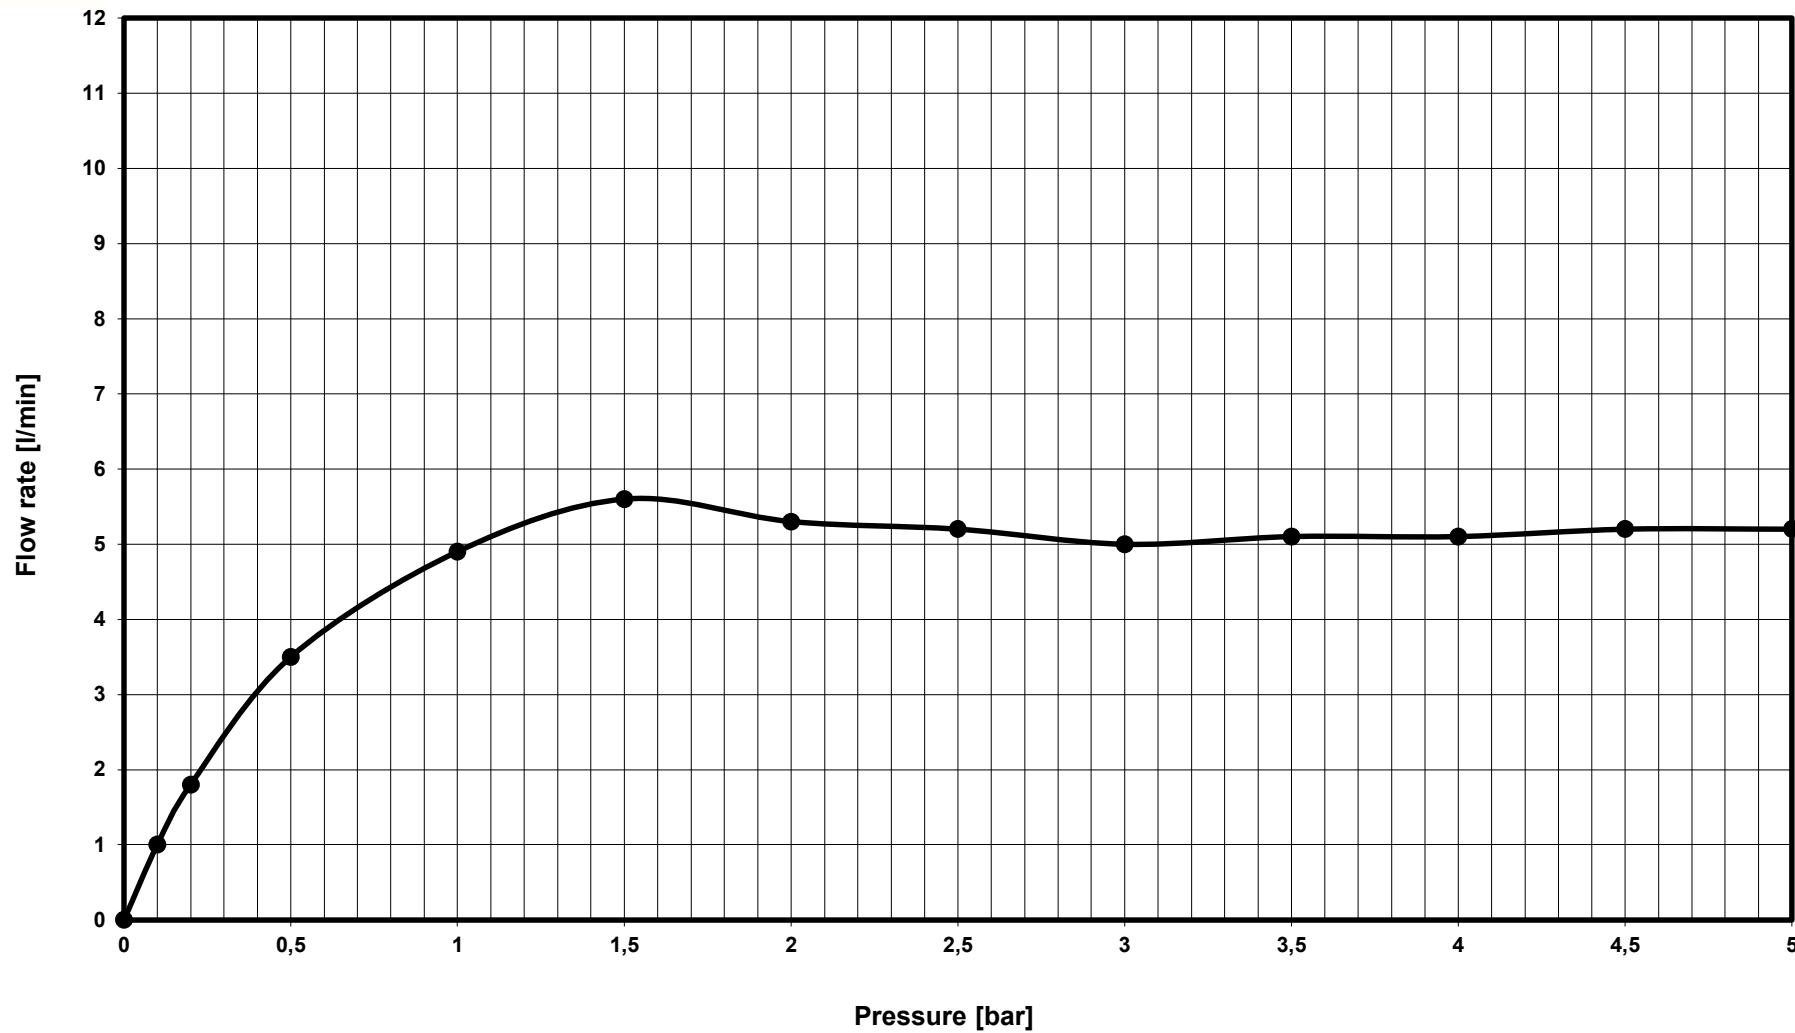

Ideal Standard

BC687AA CERAFINE D BSN MXR H105 RMTD 5L BLUE ST

—●— Mixed water - series