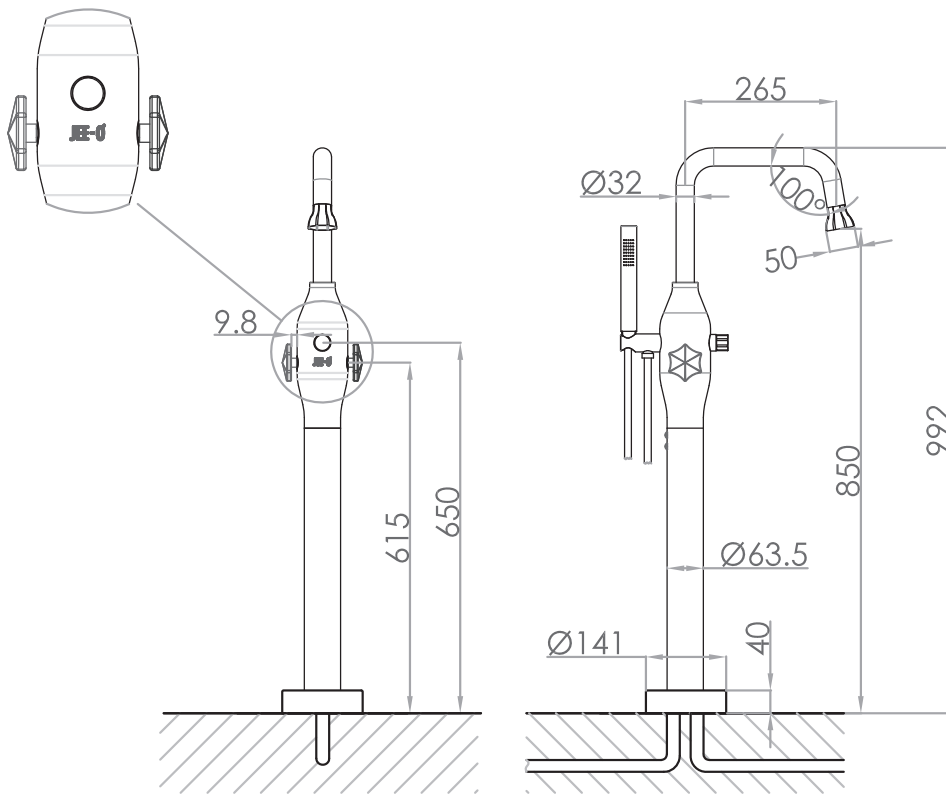

JEE-O bloom bath mixer

Article code:	600-3116	Connection:	2 x G 1/2" (Ø15mm / 0.6") nylon ^(out) /epdm ⁽ⁱⁿ⁾ flexhose with brass swivel British Standard Pipe (BSP)
Material:	● PVD coated gun metal Stainless Steel r304	Thread:	
Cleaning instructions:	download JEE-O shower and taps manual on our website: www.jee-o.com	Dimension package:	L 104 x W 61 x H 21 cm
Cartridges:	JEE-O ceramic diverter mechanism, item code 005-0302	Total weight:	9 kg
Flow at water of 38°C / 100,4°F:	10L p/m at 3bar pressure	Package weight:	0.255 kg
Flexhose:	150 cm length	Placing on a water-tight floor	
		2 year warranty	