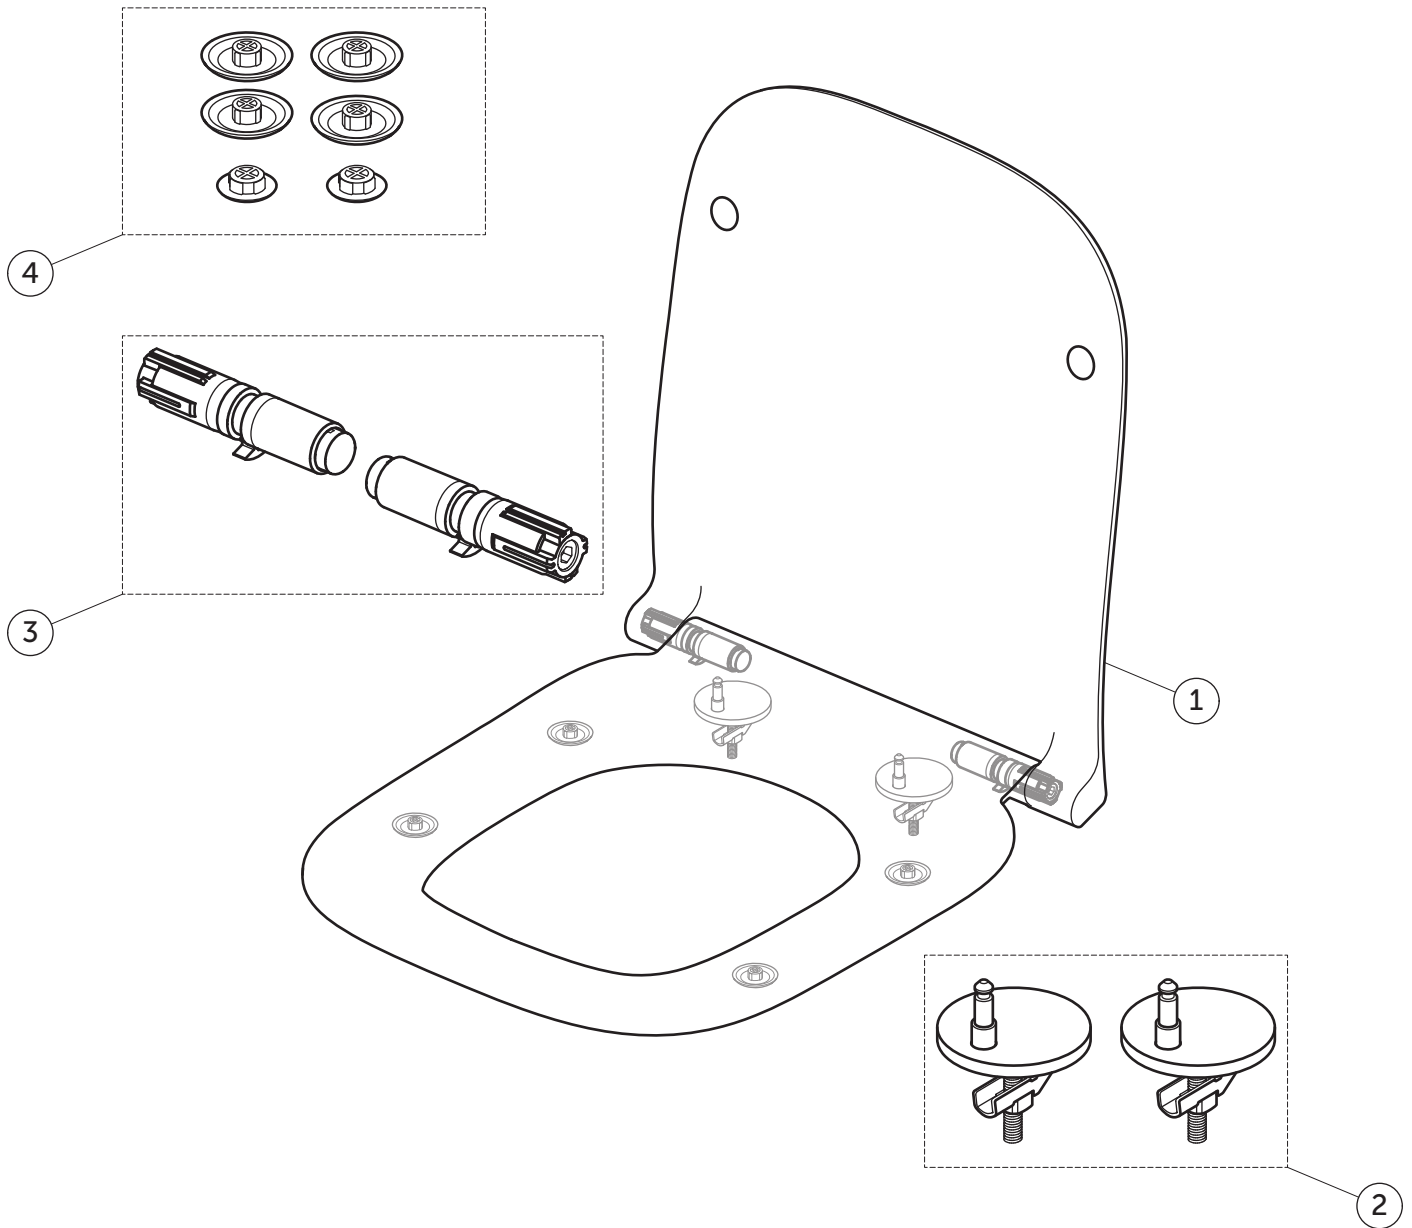

SPARE PARTS

Seat & Cover
Compact; SW; SC

T532901

I.LIFE S

Item	Description	Spare Code
1	SEAT & COVER COMPACT SW SC WHT	
2	TOILET SEAT HINGE PACK BS22	TV90067
3	TOILET SEAT DAMPER 18MM BS FOR T532901	TV95067
4	TOILET SEAT BUFFERS 6 PCS BS0713 + S0712	EW02467