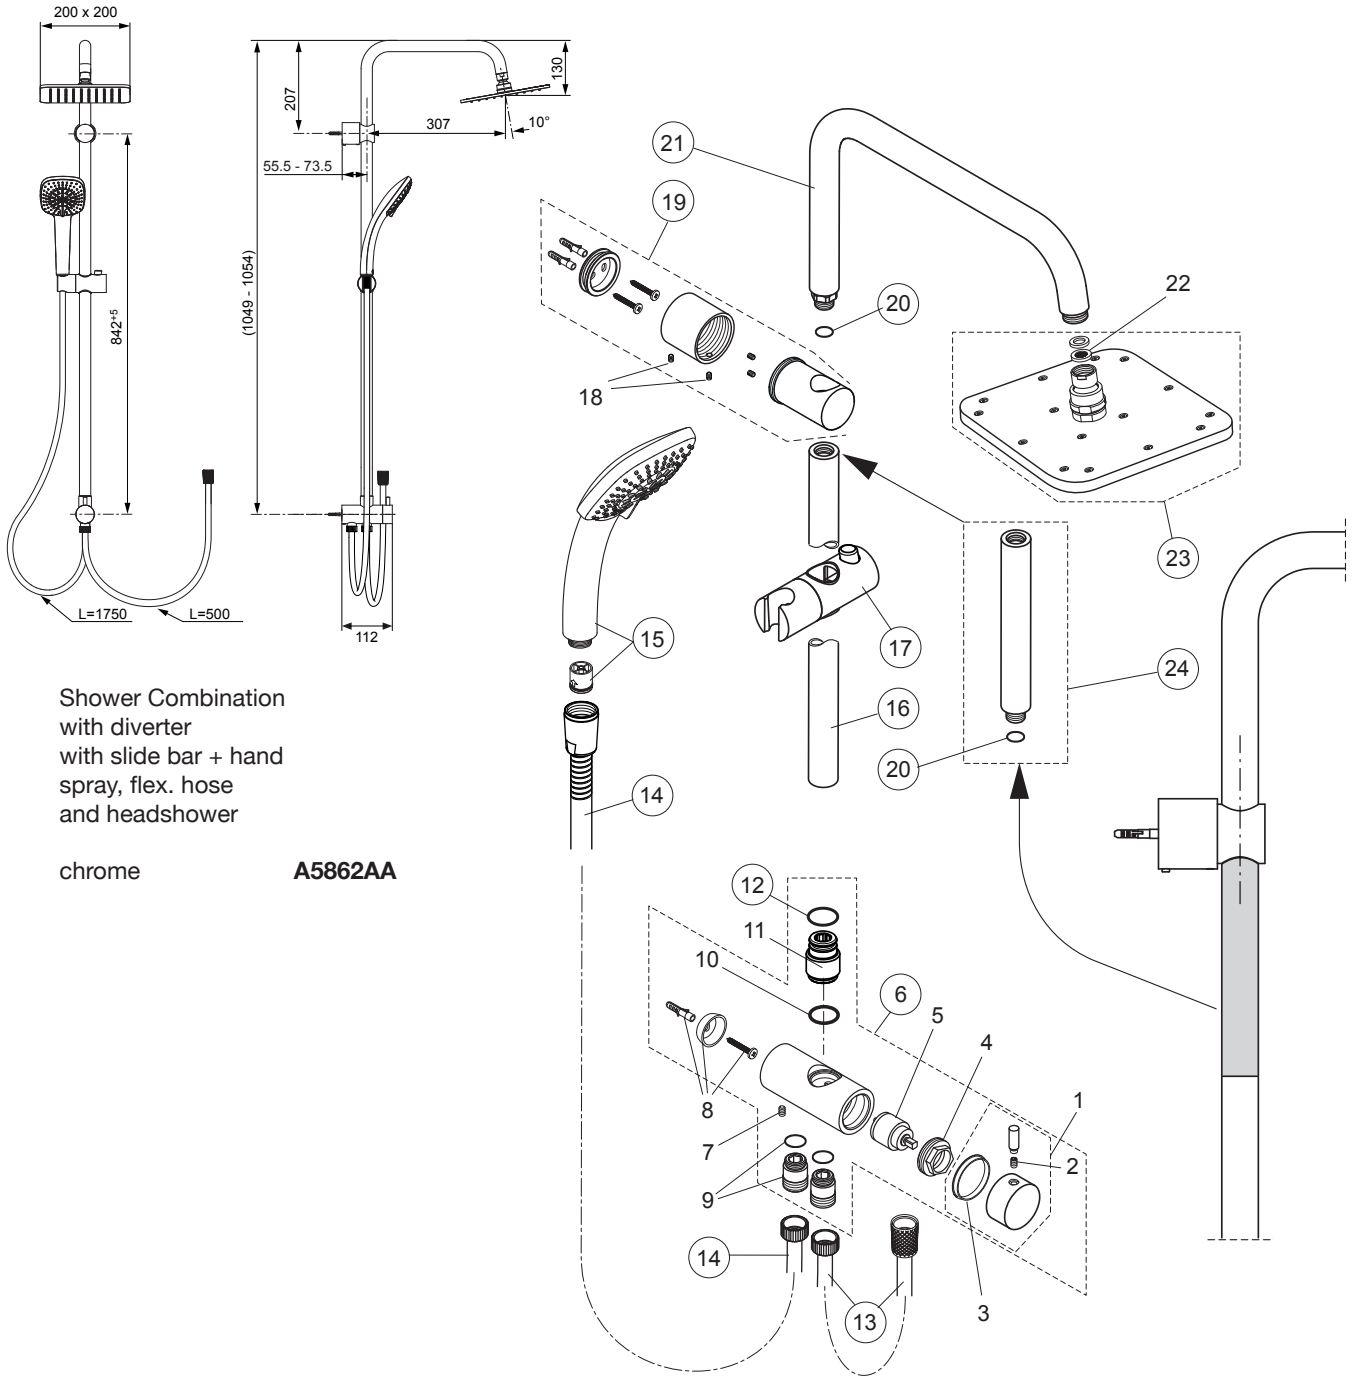

Produced from: Sep. 2017 - Jun. 2021

Shower Combination
with diverter
with slide bar + hand
spray, flex. hose
and headshower

chrome

A5862AA

Pos.	Description	Part-Number	Qty.	Pos.	Description	Part-Number	Qty.
1	Handle f. diverter			15	Handspray 3Func. 100/100	B 0003 AA	1 pcs
2	Thread pin			16	Shower bar	A 861 143 AA	1 pcs
3	Glide ring / spacer			17	Slider & holder f. handshr.	A 860 807 AA	1 Set
4	Clamping nut			18	Thread pin set		
5	Cartridge (diverter)	A 860 971 NU	1 pcs	19	Wall fixation complete	A 860 806 AA	1 Set
6	Wall / Fitting connector cpl.	A 861 231 AA	1 Set	20	O - Ring	A 961 332 NU	2 pcs
7	Thread pin			21	Pipe (bend)	F 961 146 AA	1 pcs
8	Fixation set Body			22	Washer set		
9	Nipple for water connection (inlet & outlet)			23	Headshower cpl. 200/200	B 0024 AA	1 pcs
10	O - ring			24	Extension kit shower bar 150mm longer	A 860 873 AA	1 pcs
11	Nipple for shower bar						
12	O - ring	A 962 869 NU	2 pcs				
13	Flex. hose G1/2 - 500mm	A 962 755 AA	1 pcs				
14	Flex. hose G1/2 - 1750mm	A 4109 AA	1 pcs				
	Flow limiter 8ltr/min DW15