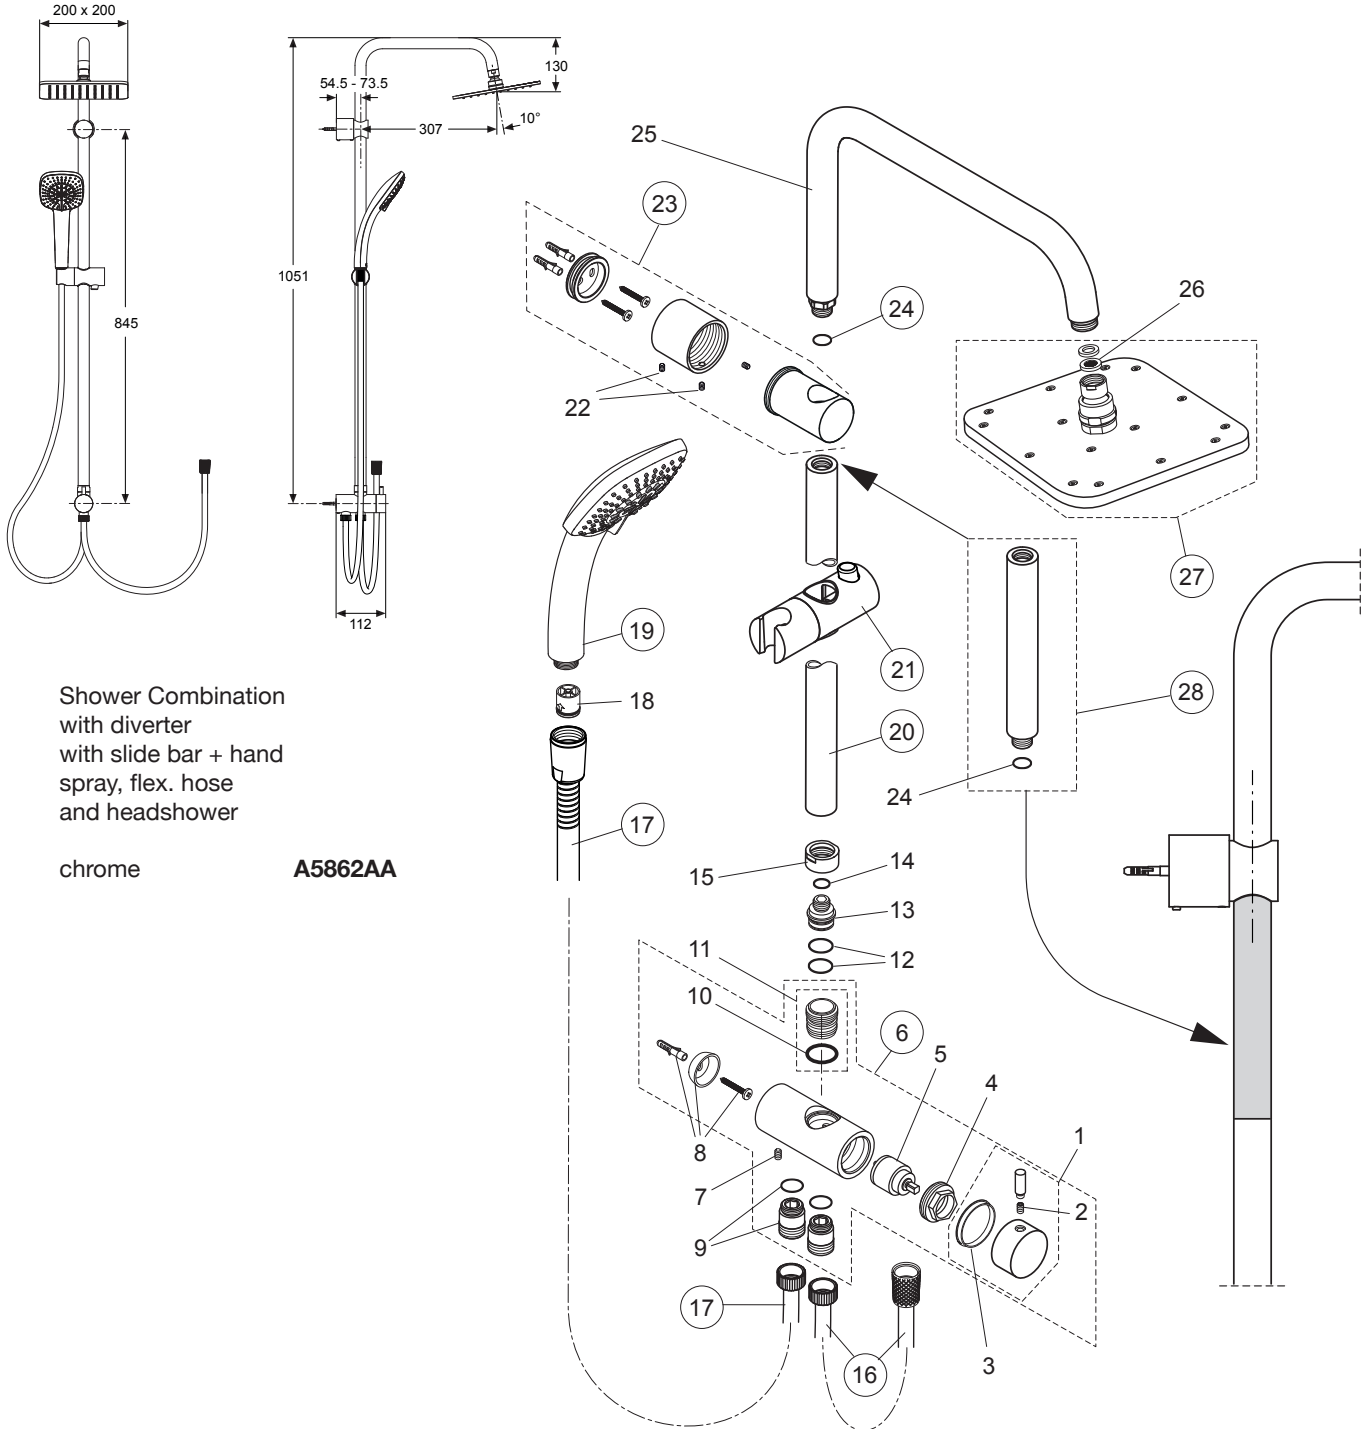

Produced from: Aug. 2012 - Aug. 2017

Shower Combination
with diverter
with slide bar + hand
spray, flex. hose
and headshower

chrome

A5862AA

Pos.	Description	Part-Number	Qty.	Pos.	Description	Part-Number	Qty.
1	Handle f. diverter			16	Flex. hose G1/2 - 500mm	A 962 755 AA	1 pcs
2	Thread pin			17	Flex. hose G1/2 - 1750mm	A 4109 AA	1 pcs
3	Glide ring / spacer			18	Flow limiter 8ltr/min DW15		
4	Clamping nut			19	Handspray 3Func. 100/100	B 0003 AA	1 pcs
5	Cartridge (diverter)			20	Shower bar	F 961 145 AA	1 pcs
6	Wall / Fitting connector cpl.	A 860 802 AA	1 Set	21	Slider & holder f. handshr.	A 860 807 AA	1 Set
7	Thread pin			22	Thread pin set		
8	Fixation set Body			23	Wall fixation complete	A 860 806 AA	1 Set
9	Nipple for water connection (inlet & outlet)			24	O - Ring		
10	O - ring			25	Pipe (bend)	F 961 146 AA	1 pcs
11	Nipple for shower bar			26	Washer set		
12	O - ring			27	Headshower cpl. 200/200	B 0024 AA	1 pcs
13	Connector nipple			28	Extension kit shower bar 150mm longer	A 860 873 AA	1 pcs
14	O - Ring						
15	Pipe adapter