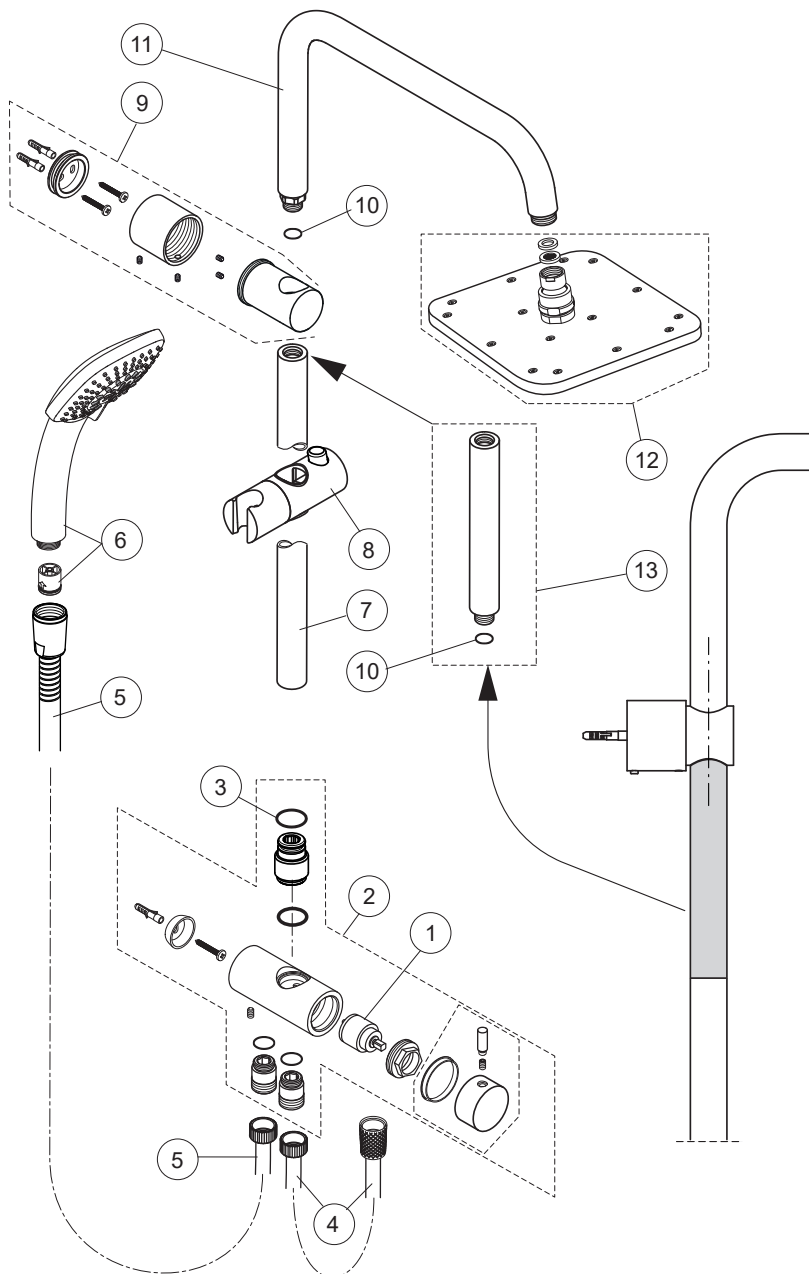

# Idealrain Cube A5862..

Ideal Standard

Produced from: Jun. 2021

Shower Combination  
with diverter  
with slide bar + hand  
spray, flex. hose  
and headshower

chrome

**A5862AA**

Pos.	Description	Part-Number	Qty.	Pos.	Description	Part-Number	Qty.
1	Cartridge ( diverter )	<b>A 860 971 NU</b>	1 pcs	11	Pipe ( bend )	<b>F 961 146 AA</b>	1 pcs
2	Wall / Fitting connector cpl.	<b>A 861 231 AA</b>	1 Set		Headshower cpl. 200/200	<b>B 0024 AA</b>	1 pcs
3	O - ring	<b>A 962 869 NU</b>	2 pcs	13	Extension kit shower bar 150mm longer	<b>A 860 873 AA</b>	1 pcs
4	Flex. hose G1/2 - 500mm	<b>A 962 755 AA</b>	1 pcs				
5	Flex. hose G1/2 - 1750mm Flow limiter 8ltr/min DW15	<b>BE 175 AA</b>	1 pcs				
6	Handspray 3Func. 100/100	<b>B 0003 AA</b>	1 pcs				
7	Shower bar	<b>A 861 143 AA</b>	1 pcs				
8	Slider & holder f. handshr.	<b>A 860 807 AA</b>	1 Set				
9	Wall fixation complete	<b>A 860 806 AA</b>	1 Set				
10	O - Ring	<b>A 961 332 NU</b>	2 pcs				