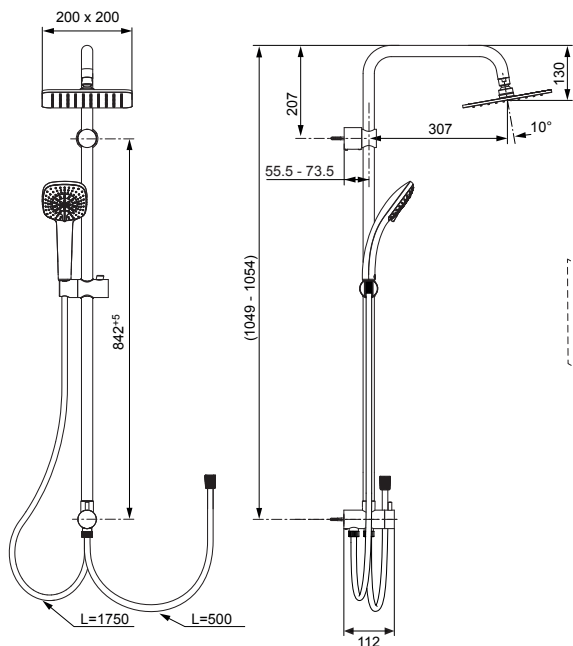

# Idealrain Cube A5862..

Ideal Standard

Produced from: Jun. 2021

Shower Combination  
with diverter  
with slide bar + hand  
spray, flex. hose  
and headshower

chrome

**A5862AA**

Pos.	Description	Part-Number	Qty.	Pos.	Description	Part-Number	Qty.
1	Cartridge ( diverter )	<b>A 860 971 NU</b>	1 pcs	11	Pipe ( bend )	<b>F 961 146 AA</b>	1 pcs
2	Wall / Fitting connector cpl.	<b>A 861 231 AA</b>	1 Set		Headshower cpl. 200/200	<b>B 0024 AA</b>	1 pcs
3	O - ring	<b>A 962 869 NU</b>	2 pcs	13	Extension kit shower bar 150mm longer	<b>A 860 873 AA</b>	1 pcs
4	Flex. hose G1/2 - 500mm	<b>A 962 755 AA</b>	1 pcs				
5	Flex. hose G1/2 - 1750mm Flow limiter 8ltr/min DW15	<b>BE 175 AA</b>	1 pcs				
6	Handspray 3Func. 100/100	<b>B 0003 AA</b>	1 pcs				
7	Shower bar	<b>A 861 143 AA</b>	1 pcs				
8	Slider & holder f. handshr.	<b>A 860 807 AA</b>	1 Set				
9	Wall fixation complete	<b>A 860 806 AA</b>	1 Set				
10	O - Ring	<b>A 961 332 NU</b>	2 pcs				