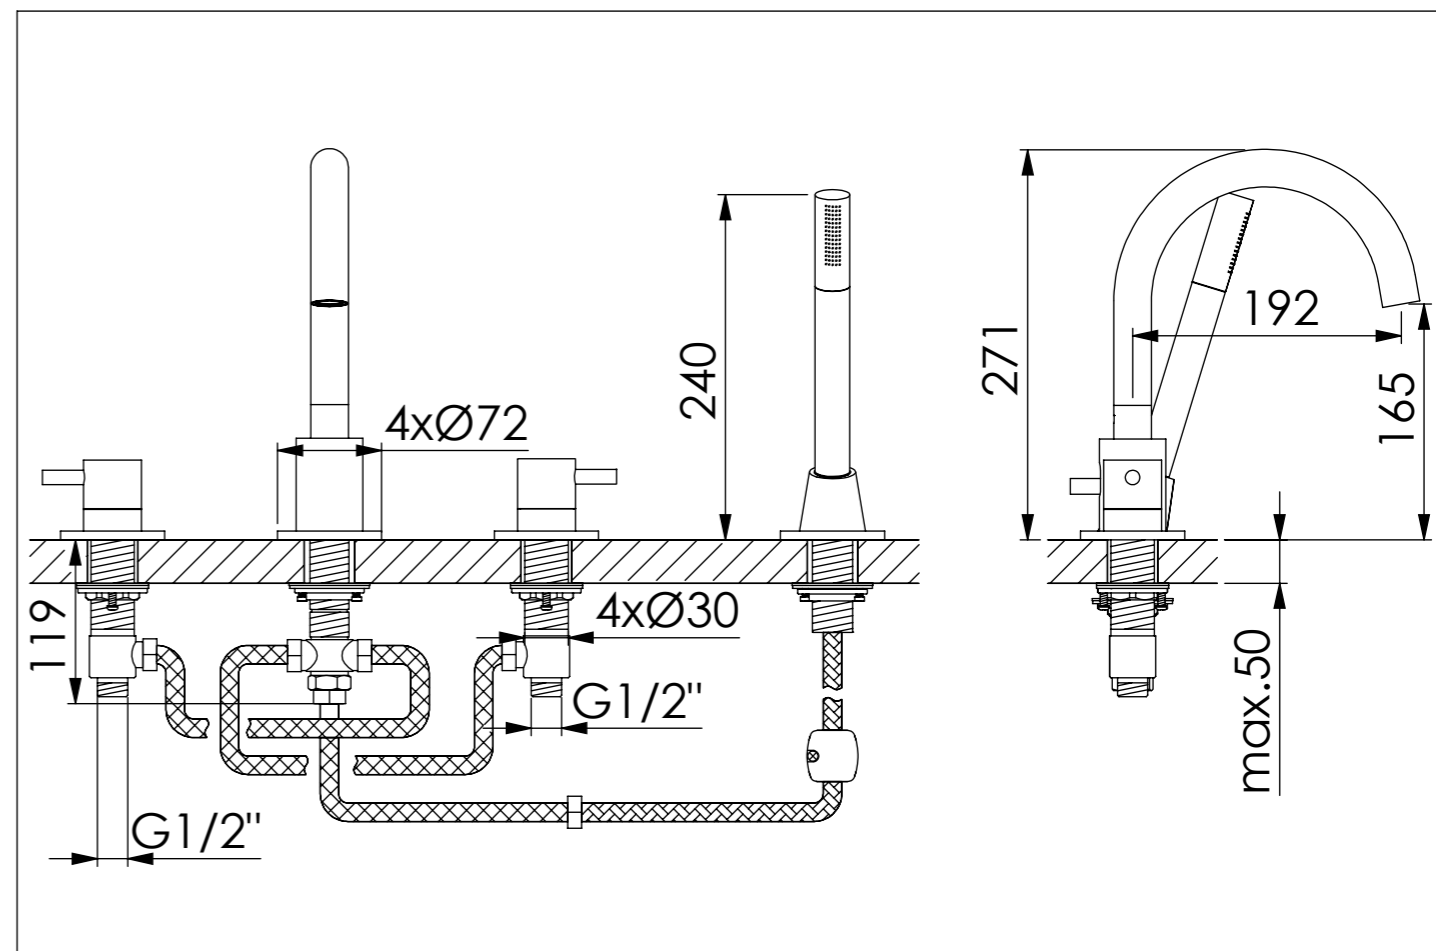

Technische Zeichnung / technical drawing