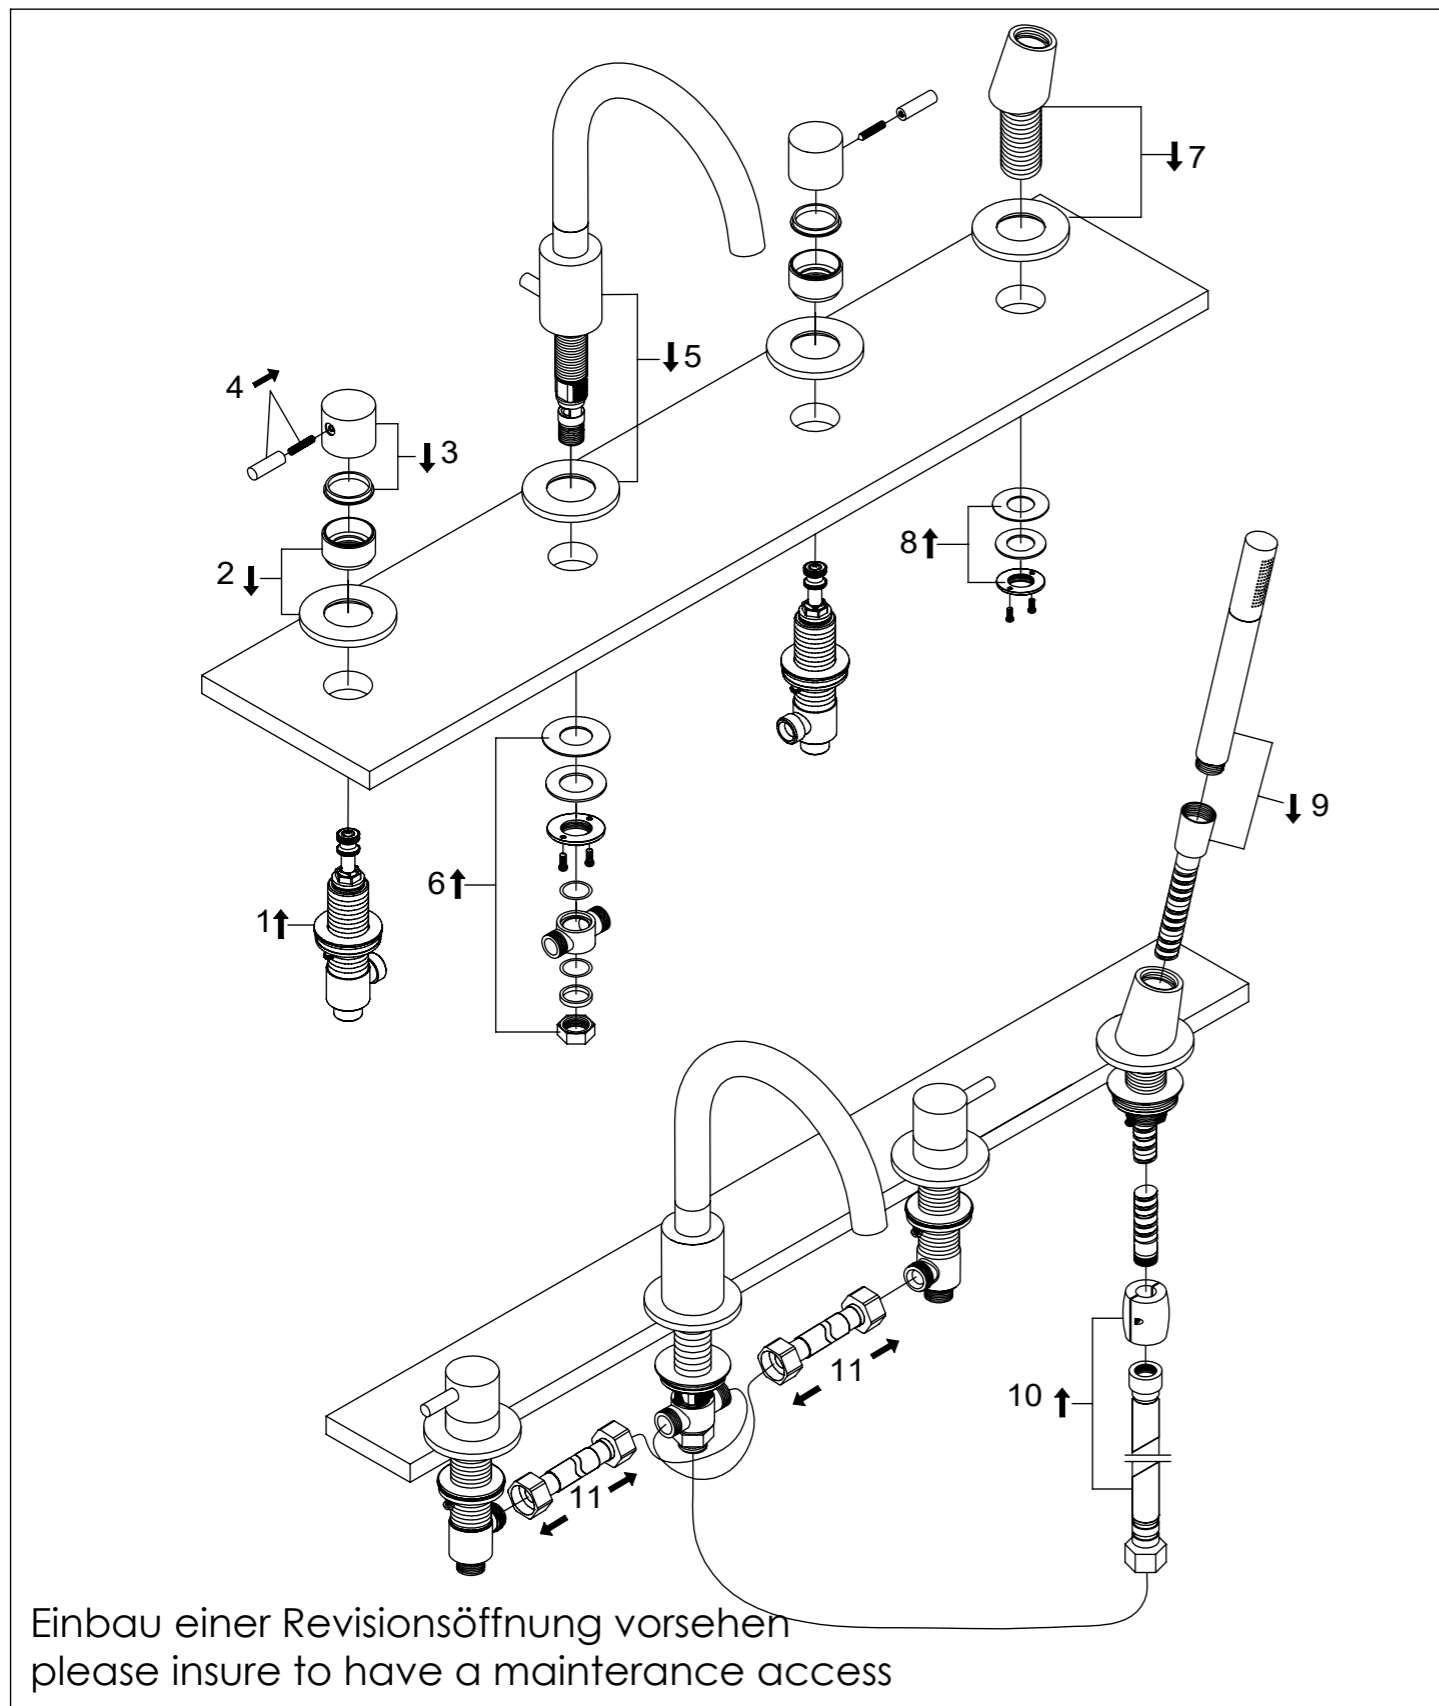

STEINBERG

4-LOCH WANNENRAND-ARMATUR

4-hole deck mounted bath mixer
Art.Nr. 100 2400

Installation / Installation