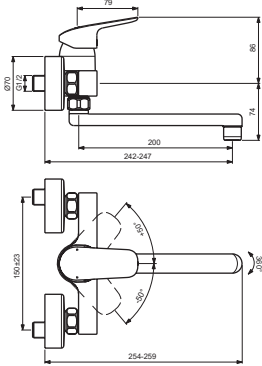

CERAFLEX

Ideal Standard

Produced from: March 2024

**B1717AA
BC954AA**

**B1730AA
BC959AA**

B5128AA

Pos.	Signify	Spare parts-Nr.	Quantity	Pos.	Signify	Spare parts-Nr.	Quantity
1	Lever,w/logo-set	B961375AA	1 Set	12	S-connections	B960241AA	1 Set
2	Cap decorative	B960473AA*	1 Set	12a	S-connections	A963492AA	1 Set
3	Rosette M41x1.5	B961386AA	1 Pcs.				
4	Screw M41x1.5/M46x1.5	B961387NU	1 Pcs.				
5	Hot limit stop	A861181NU	1 Pcs.				
6	Cartridge Ø38mm	B961491NU*	1 Pcs.				
7	O-Ring Ø18.2x1.7	A961640NU	2 Pcs.				
8	Nipple M22x1-G3/4	B960286AA	1 Pcs.				
9	O-Ring Ø13x2.5	A962728NU	2 Pcs.				
10	Tub.spout 160mm-compl.	B960930AA	1 Set				
10a	Tub.spout 200mm-compl.	B960351AA	1 Set				
10b	Tub.spout 235mm-compl.	B964635AA	1 Set				
11	Perlator M22x1-B	B964945AA	1 Pcs.				
11a	Aerator M22x1-3.8 L/min	B960884AA**	1 Pcs.				

B5128AA

Pos.	Signify	Spare parts-Nr.	Quantity	Pos.	Signify	Spare parts-Nr.	Quantity
1	Lever, w/logo-set	B961375AA	1 Pcs.	14a	Tube spout 200mm-compl.	B960351AA	1 Set
2	Screw M5x8		1 Pcs.	14b	Tube spout 235mm-compl.	B964635AA	1 Set
3	Cap decorative	B960473AA	1 Pcs.	15	Perlator M22x1-B	B964945AA	1 Pcs.
4	Rosette M41x1.5	B961386AA	1 Pcs.	16	Aerator M22x1-1G	B960884AA**	1 Pcs.
5+pos.7	Screw M41x1.5/M46x1.5	B961387NU	1 Pcs.	16	S-connections		2 Pcs.
6	Cartridge Ø38mm, w/click	A861156NU*	1 Pcs.	17	Escutcheon	B960242AA	1 Pcs.
7	Support ring		1 Pcs.	17a	Rosette	A963489AA	1 Pcs.
8	Pin		1 Pcs.	18	Fiber ring Ø24x15x2		2 Pcs.
9	Body shower		1 Pcs.	19	Nipple M19x1.5LH		2 Pcs.
10	O-Ring Ø18.2x1.7	A961640NU	2 Pcs.	20	O-Ring Ø15.6x1.78		2 Pcs.
11	Nipple M22x1-G3/4	B960286AA	1 Pcs.	21	Coupling nut		2 Pcs.
12	O-Ring Ø13.1x1.6		1 Pcs.	22	Hot limit stop	A861181NU	1 Pcs.
13	O-Ring Ø13x2.5	A962728NU	2 Pcs.				
14	Tube spout 160mm-compl.	B960930AA	1 Set				

** for BC954AA

*Universal set (not all parts needed)

10.2020