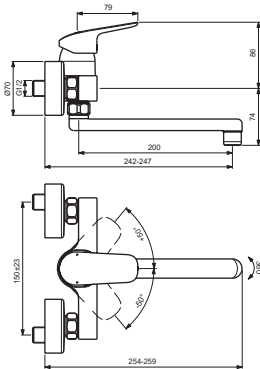

CERAFLEX

Ideal Standard

Produced from: March 2024

**B1717AA
BC954AA**

**B1730AA
BC959AA**

B5128AA

Pos.	Signify	Spare parts-Nr.	Quantity	Pos.	Signify	Spare parts-Nr.	Quantity
1	Lever,w/logo-set	B961375AA	1 Set	12	S-connections	B960241AA	1 Set
2	Cap decorative	B960473AA*	1 Set	12a	S-connections	A963492AA	1 Set
3	Rosette M41x1.5	B961386AA	1 Pcs.				
4	Screw M41x1.5/M46x1.5	B961387NU	1 Pcs.				
5	Hot limit stop	A861181NU	1 Pcs.				
6	Cartridge Ø38mm	B961491NU*	1 Pcs.				
7	O-Ring Ø18.2x1.7	A961640NU	2 Pcs.				
8	Nipple M22x1-G3/4	B960286AA	1 Pcs.				
9	O-Ring Ø13x2.5	A962728NU	2 Pcs.				
10	Tub.spout 160mm-compl.	B960930AA	1 Set				
10a	Tub.spout 200mm-compl.	B960351AA	1 Set				
10b	Tub.spout 235mm-compl.	B964635AA	1 Set				
11	Perlator M22x1-B	B964945AA	1 Pcs.				
11a	Aerator M22x1-3.8 L/min	B960884AA**	1 Pcs.				

** for B1717AA ; BC954AA ; BC959AA

*Universal set (not all parts needed)

03.2024

CERAFLEX

Ideal Standard

Produced from: Oct.2020

**B1717AA
BC954AA**

**B1730AA
BC959AA**

B5128AA

Pos.	Signify	Spare parts-Nr.	Quantity	Pos.	Signify	Spare parts-Nr.	Quantity
1	Lever, w/logo-set	B961375AA	1 Pcs.	14a	Tube spout 200mm-compl.	B960351AA	1 Set
2	Screw M5x8		1 Pcs.	14b	Tube spout 235mm-compl.	B964635AA	1 Set
3	Cap decorative	B960473AA	1 Pcs.	15	Perlator M22x1-B	B964945AA	1 Pcs.
4	Rosette M41x1.5	B961386AA	1 Pcs.	16	Aerator M22x1-1G	B960884AA**	1 Pcs.
5+pos.7	Screw M41x1.5/M46x1.5	B961387NU	1 Pcs.	16	S-connections		2 Pcs.
6	Cartridge Ø38mm, w/click	A861156NU*	1 Pcs.	17	Escutcheon	B960242AA	1 Pcs.
7	Support ring		1 Pcs.	17a	Rosette	A963489AA	1 Pcs.
8	Pin		1 Pcs.	18	Fiber ring Ø24x15x2		2 Pcs.
9	Body shower		1 Pcs.	19	Nipple M19x1.5LH		2 Pcs.
10	O-Ring Ø18.2x1.7	A961640NU	2 Pcs.	20	O-Ring Ø15.6x1.78		2 Pcs.
11	Nipple M22x1-G3/4	B960286AA	1 Pcs.	21	Coupling nut		2 Pcs.
12	O-Ring Ø13.1x1.6		1 Pcs.	22	Hot limit stop	A861181NU	1 Pcs.
13	O-Ring Ø13x2.5	A962728NU	2 Pcs.				
14	Tube spout 160mm-compl.	B960930AA	1 Set				