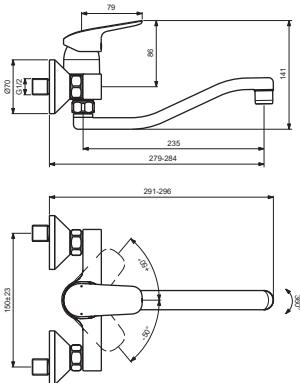

CERAFLEX

Ideal Standard

Produced from: March 2024

**B1717AA
BC954AA**

**B1730AA
BC959AA**

B5128AA

Pos.	Signify	Spare parts-Nr.	Quantity	Pos.	Signify	Spare parts-Nr.	Quantity
1	Lever,w/logo-set	B961375AA	1 Set	12	S-connections	B960241AA	1 Set
2	Cap decorative	B960473AA*	1 Set	12a	S-connections	A963492AA	1 Set
3	Rosette M41x1.5	B961386AA	1 Pcs.				
4	Screw M41x1.5/M46x1.5	B961387NU	1 Pcs.				
5	Hot limit stop	A861181NU	1 Pcs.				
6	Cartridge Ø38mm	B961491NU*	1 Pcs.				
7	O-Ring Ø18.2x1.7	A961640NU	2 Pcs.				
8	Nipple M22x1-G3/4	B960286AA	1 Pcs.				
9	O-Ring Ø13x2.5	A962728NU	2 Pcs.				
10	Tub.spout 160mm-compl.	B960930AA	1 Set				
10a	Tub.spout 200mm-compl.	B960351AA	1 Set				
10b	Tub.spout 235mm-compl.	B964635AA	1 Set				
11	Perlator M22x1-B	B964945AA	1 Pcs.				
11a	Aerator M22x1-3.8 L/min	B960884AA**	1 Pcs.				

** for B1717AA ; BC954AA ; BC959AA

*Universal set (not all parts needed)

03.2024

CERAFLEX

Ideal Standard

Produced from: Oct.2020

**B1717AA
BC954AA**

**B1730AA
BC959AA**

B5128AA

Pos.	Signify	Spare parts-Nr.	Quantity	Pos.	Signify	Spare parts-Nr.	Quantity
1	Lever, w/logo-set	B961375AA	1 Pcs.	14a	Tube spout 200mm-compl.	B960351AA	1 Set
2	Screw M5x8		1 Pcs.	14b	Tube spout 235mm-compl.	B964635AA	1 Set
3	Cap decorative	B960473AA	1 Pcs.	15	Perlator M22x1-B	B964945AA	1 Pcs.
4	Rosette M41x1.5	B961386AA	1 Pcs.	16	Aerator M22x1-1G	B960884AA**	1 Pcs.
5+pos.7	Screw M41x1.5/M46x1.5	B961387NU	1 Pcs.	16	S-connections		2 Pcs.
6	Cartridge Ø38mm, w/click	A861156NU*	1 Pcs.	17	Escutcheon	B960242AA	1 Pcs.
7	Support ring		1 Pcs.	17a	Rosette	A963489AA	1 Pcs.
8	Pin		1 Pcs.	18	Fiber ring Ø24x15x2		2 Pcs.
9	Body shower		1 Pcs.	19	Nipple M19x1.5LH		2 Pcs.
10	O-Ring Ø18.2x1.7	A961640NU	2 Pcs.	20	O-Ring Ø15.6x1.78		2 Pcs.
11	Nipple M22x1-G3/4	B960286AA	1 Pcs.	21	Coupling nut		2 Pcs.
12	O-Ring Ø13.1x1.6		1 Pcs.	22	Hot limit stop	A861181NU	1 Pcs.
13	O-Ring Ø13x2.5	A962728NU	2 Pcs.				
14	Tube spout 160mm-compl.	B960930AA	1 Set				