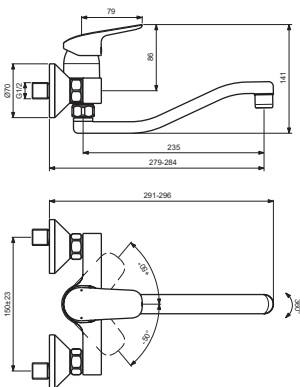

CERAFLEX

Ideal Standard

Produced from: March 2024

**B1717AA
BC954AA**

**B1730AA
BC959AA**

B5128AA

Pos.	Signify	Spare parts-Nr.	Quantity	Pos.	Signify	Spare parts-Nr.	Quantity
1	Lever,w/logo-set	B961375AA	1 Set	12	S-connections	B960241AA	1 Set
2	Cap decorative	B960473AA*	1 Set	12a	S-connections	A963492AA	1 Set
3	Rosette M41x1.5	B961386AA	1 Pcs.				
4	Screw M41x1.5/M46x1.5	B961387NU	1 Pcs.				
5	Hot limit stop	A861181NU	1 Pcs.				
6	Cartridge Ø38mm	B961491NU*	1 Pcs.				
7	O-Ring Ø18.2x1.7	A961640NU	2 Pcs.				
8	Nipple M22x1-G3/4	B960286AA	1 Pcs.				
9	O-Ring Ø13x2.5	A962728NU	2 Pcs.				
10	Tub.spout 160mm-compl.	B960930AA	1 Set				
10a	Tub.spout 200mm-compl.	B960351AA	1 Set				
10b	Tub.spout 235mm-compl.	B964635AA	1 Set				
11	Perlator M22x1-B	B964945AA	1 Pcs.				
11a	Aerator M22x1-3.8 L/min	B960884AA**	1 Pcs.				

** for B1717AA ; BC954AA ; BC959AA

*Universal set (not all parts needed)

03.2024

CERAFLEX

Ideal Standard

Produced from: Oct.2020

**B1717AA
BC954AA**

**B1730AA
BC959AA**

B5128AA

Pos.	Signify	Spare parts-Nr.	Quantity	Pos.	Signify	Spare parts-Nr.	Quantity
1	Lever, w/logo-set	B961375AA	1 Pcs.	14a	Tube spout 200mm-compl.	B960351AA	1 Set
2	Screw M5x8		1 Pcs.	14b	Tube spout 235mm-compl.	B964635AA	1 Set
3	Cap decorative	B960473AA	1 Pcs.	15	Perlator M22x1-B	B964945AA	1 Pcs.
4	Rosette M41x1.5	B961386AA	1 Pcs.	16	Aerator M22x1-1G	B960884AA**	1 Pcs.
5+pos.7	Screw M41x1.5/M46x1.5	B961387NU	1 Pcs.	16	S-connections		2 Pcs.
6	Cartridge Ø38mm, w/click	A861156NU*	1 Pcs.	17	Escutcheon	B960242AA	1 Pcs.
7	Support ring		1 Pcs.	17a	Rosette	A963489AA	1 Pcs.
8	Pin		1 Pcs.	18	Fiber ring Ø24x15x2		2 Pcs.
9	Body shower		1 Pcs.	19	Nipple M19x1.5LH		2 Pcs.
10	O-Ring Ø18.2x1.7	A961640NU	2 Pcs.	20	O-Ring Ø15.6x1.78		2 Pcs.
11	Nipple M22x1-G3/4	B960286AA	1 Pcs.	21	Coupling nut		2 Pcs.
12	O-Ring Ø13.1x1.6		1 Pcs.	22	Hot limit stop	A861181NU	1 Pcs.
13	O-Ring Ø13x2.5	A962728NU	2 Pcs.				
14	Tube spout 160mm-compl.	B960930AA	1 Set				