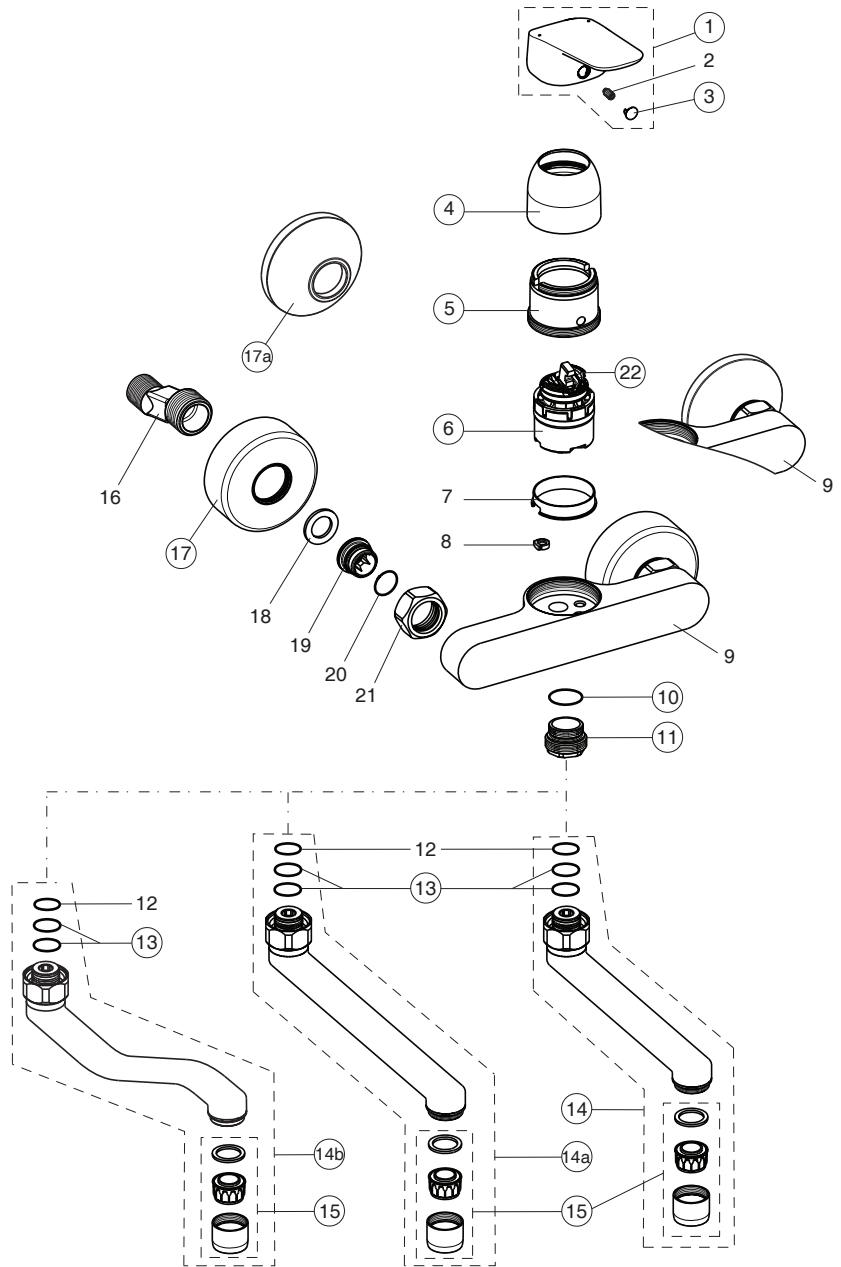

CERAFLEX

Ideal Standard

Produced from: March 2024

**B1717AA
BC954AA**

**B1730AA
BC959AA**

B5128AA

Pos.	Signify	Spare parts-Nr.	Quantity	Pos.	Signify	Spare parts-Nr.	Quantity
1	Lever,w/logo-set	B961375AA	1 Set	12	S-connections	B960241AA	1 Set
2	Cap decorative	B960473AA*	1 Set	12a	S-connections	A963492AA	1 Set
3	Rosette M41x1.5	B961386AA	1 Pcs.				
4	Screw M41x1.5/M46x1.5	B961387NU	1 Pcs.				
5	Hot limit stop	A861181NU	1 Pcs.				
6	Cartridge Ø38mm	B961491NU*	1 Pcs.				
7	O-Ring Ø18.2x1.7	A961640NU	2 Pcs.				
8	Nipple M22x1-G3/4	B960286AA	1 Pcs.				
9	O-Ring Ø13x2.5	A962728NU	2 Pcs.				
10	Tub.spout 160mm-compl.	B960930AA	1 Set				
10a	Tub.spout 200mm-compl.	B960351AA	1 Set				
10b	Tub.spout 235mm-compl.	B964635AA	1 Set				
11	Perlator M22x1-B	B964945AA	1 Pcs.				
11a	Aerator M22x1-3.8 L/min	B960884AA**	1 Pcs.				

** for B1717AA ; BC954AA ; BC959AA

*Universal set (not all parts needed)

03.2024

CERAFLEX

Ideal Standard

Produced from: Oct.2020

**B1717AA
BC954AA**

**B1730AA
BC959AA**

B5128AA

Pos.	Signify	Spare parts-Nr.	Quantity	Pos.	Signify	Spare parts-Nr.	Quantity
1	Lever, w/logo-set	B961375AA	1 Pcs.	14a	Tube spout 200mm-compl.	B960351AA	1 Set
2	Screw M5x8		1 Pcs.	14b	Tube spout 235mm-compl.	B964635AA	1 Set
3	Cap decorative	B960473AA	1 Pcs.	15	Perlator M22x1-B	B964945AA	1 Pcs.
4	Rosette M41x1.5	B961386AA	1 Pcs.	16	Aerator M22x1-1G	B960884AA**	1 Pcs.
5+pos.7	Screw M41x1.5/M46x1.5	B961387NU	1 Pcs.	16	S-connections		2 Pcs.
6	Cartridge Ø38mm, w/click	A861156NU*	1 Pcs.	17	Escutcheon	B960242AA	1 Pcs.
7	Support ring		1 Pcs.	17a	Rosette	A963489AA	1 Pcs.
8	Pin		1 Pcs.	18	Fiber ring Ø24x15x2		2 Pcs.
9	Body shower		1 Pcs.	19	Nipple M19x1.5LH		2 Pcs.
10	O-Ring Ø18.2x1.7	A961640NU	2 Pcs.	20	O-Ring Ø15.6x1.78		2 Pcs.
11	Nipple M22x1-G3/4	B960286AA	1 Pcs.	21	Coupling nut		2 Pcs.
12	O-Ring Ø13.1x1.6		1 Pcs.	22	Hot limit stop	A861181NU	1 Pcs.
13	O-Ring Ø13x2.5	A962728NU	2 Pcs.				
14	Tube spout 160mm-compl.	B960930AA	1 Set				