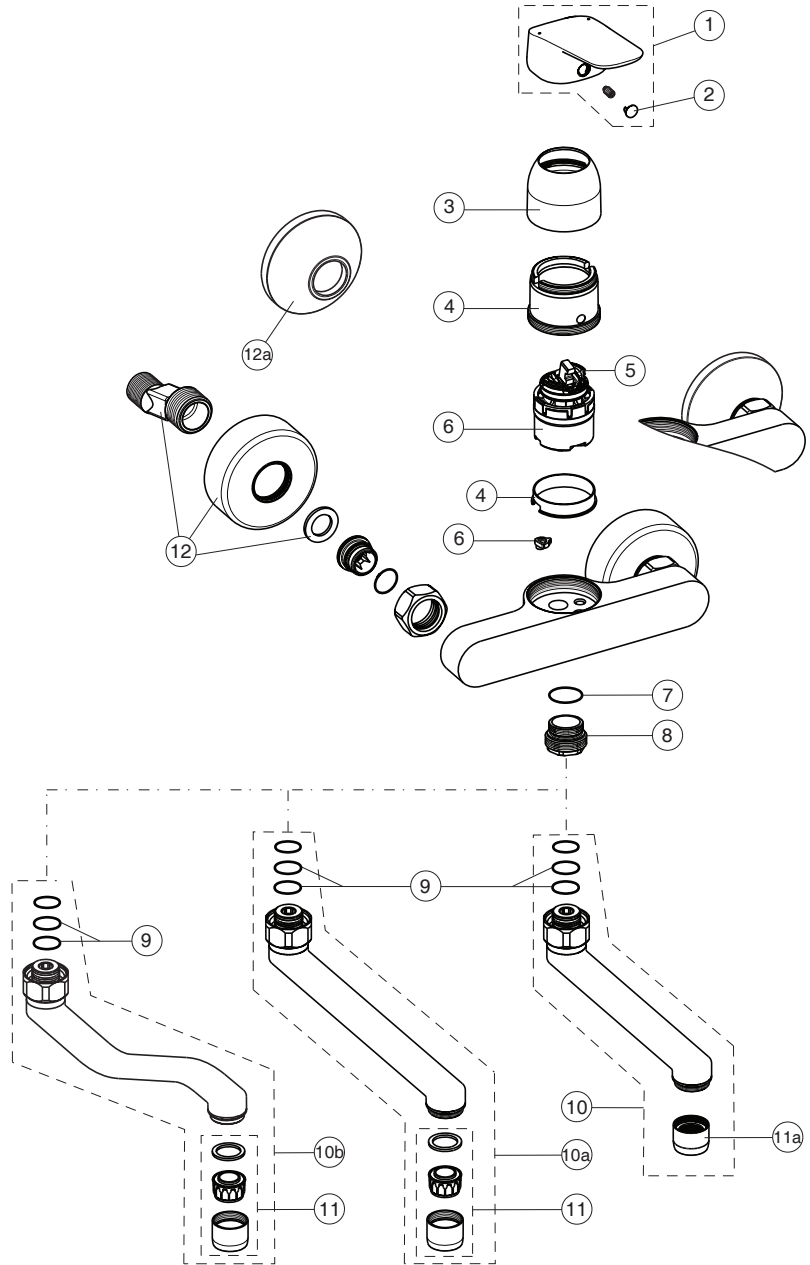

CERAFLEX

Ideal Standard

Produced from: March 2024

**B1717AA
BC954AA**

**B1730AA
BC959AA**

B5128AA

Pos.	Signify	Spare parts-Nr.	Quantity	Pos.	Signify	Spare parts-Nr.	Quantity
1	Lever,w/logo-set	B961375AA	1 Set	12	S-connections	B960241AA	1 Set
2	Cap decorative	B960473AA*	1 Set	12a	S-connections	A963492AA	1 Set
3	Rosette M41x1.5	B961386AA	1 Pcs.				
4	Screw M41x1.5/M46x1.5	B961387NU	1 Pcs.				
5	Hot limit stop	A861181NU	1 Pcs.				
6	Cartridge Ø38mm	B961491NU*	1 Pcs.				
7	O-Ring Ø18.2x1.7	A961640NU	2 Pcs.				
8	Nipple M22x1-G3/4	B960286AA	1 Pcs.				
9	O-Ring Ø13x2.5	A962728NU	2 Pcs.				
10	Tub.spout 160mm-compl.	B960930AA	1 Set				
10a	Tub.spout 200mm-compl.	B960351AA	1 Set				
10b	Tub.spout 235mm-compl.	B964635AA	1 Set				
11	Perlator M22x1-B	B964945AA	1 Pcs.				
11a	Aerator M22x1-3.8 L/min	B960884AA**	1 Pcs.				

** for B1717AA ; BC954AA ; BC959AA

*Universal set (not all parts needed)

03.2024

CERAFLEX

Ideal Standard

Produced from: Oct.2020

**B1717AA
BC954AA**

**B1730AA
BC959AA**

B5128AA

Pos.	Signify	Spare parts-Nr.	Quantity	Pos.	Signify	Spare parts-Nr.	Quantity
1	Lever, w/logo-set	B961375AA	1 Pcs.	14a	Tube spout 200mm-compl.	B960351AA	1 Set
2	Screw M5x8		1 Pcs.	14b	Tube spout 235mm-compl.	B964635AA	1 Set
3	Cap decorative	B960473AA	1 Pcs.	15	Perlator M22x1-B	B964945AA	1 Pcs.
4	Rosette M41x1.5	B961386AA	1 Pcs.	16	Aerator M22x1-1G	B960884AA**	1 Pcs.
5+pos.7	Screw M41x1.5/M46x1.5	B961387NU	1 Pcs.	16	S-connections		2 Pcs.
6	Cartridge Ø38mm, w/click	A861156NU*	1 Pcs.	17	Escutcheon	B960242AA	1 Pcs.
7	Support ring		1 Pcs.	17a	Rosette	A963489AA	1 Pcs.
8	Pin		1 Pcs.	18	Fiber ring Ø24x15x2		2 Pcs.
9	Body shower		1 Pcs.	19	Nipple M19x1.5LH		2 Pcs.
10	O-Ring Ø18.2x1.7	A961640NU	2 Pcs.	20	O-Ring Ø15.6x1.78		2 Pcs.
11	Nipple M22x1-G3/4	B960286AA	1 Pcs.	21	Coupling nut		2 Pcs.
12	O-Ring Ø13.1x1.6		1 Pcs.	22	Hot limit stop	A861181NU	1 Pcs.
13	O-Ring Ø13x2.5	A962728NU	2 Pcs.				
14	Tube spout 160mm-compl.	B960930AA	1 Set				