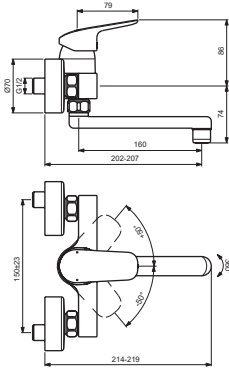

CERAFLEX

Ideal Standard

Produced from: March 2024

**B1717AA
BC954AA**

**B1730AA
BC959AA**

B5128AA

Pos.	Signify	Spare parts-Nr.	Quantity	Pos.	Signify	Spare parts-Nr.	Quantity
1	Lever,w/logo-set	B961375AA	1 Set	12	S-connections	B960241AA	1 Set
2	Cap decorative	B960473AA*	1 Set	12a	S-connections	A963492AA	1 Set
3	Rosette M41x1.5	B961386AA	1 Pcs.				
4	Screw M41x1.5/M46x1.5	B961387NU	1 Pcs.				
5	Hot limit stop	A861181NU	1 Pcs.				
6	Cartridge Ø38mm	B961491NU*	1 Pcs.				
7	O-Ring Ø18.2x1.7	A961640NU	2 Pcs.				
8	Nipple M22x1-G3/4	B960286AA	1 Pcs.				
9	O-Ring Ø13x2.5	A962728NU	2 Pcs.				
10	Tub.spout 160mm-compl.	B960930AA	1 Set				
10a	Tub.spout 200mm-compl.	B960351AA	1 Set				
10b	Tub.spout 235mm-compl.	B964635AA	1 Set				
11	Perlator M22x1-B	B964945AA	1 Pcs.				
11a	Aerator M22x1-3.8 L/min	B960884AA**	1 Pcs.				

B5128AA

Pos.	Signify	Spare parts-Nr.	Quantity	Pos.	Signify	Spare parts-Nr.	Quantity
1	Lever, w/logo-set	B961375AA	1 Pcs.	14a	Tube spout 200mm-compl.	B960351AA	1 Set
2	Screw M5x8		1 Pcs.	14b	Tube spout 235mm-compl.	B964635AA	1 Set
3	Cap decorative	B960473AA	1 Pcs.	15	Perlator M22x1-B	B964945AA	1 Pcs.
4	Rosette M41x1.5	B961386AA	1 Pcs.	16	Aerator M22x1-1G	B960884AA**	1 Pcs.
5+pos.7	Screw M41x1.5/M46x1.5	B961387NU	1 Pcs.	16	S-connections		2 Pcs.
6	Cartridge Ø38mm, w/click	A861156NU*	1 Pcs.	17	Escutcheon	B960242AA	1 Pcs.
7	Support ring		1 Pcs.	17a	Rosette	A963489AA	1 Pcs.
8	Pin		1 Pcs.	18	Fiber ring Ø24x15x2		2 Pcs.
9	Body shower		1 Pcs.	19	Nipple M19x1.5LH		2 Pcs.
10	O-Ring Ø18.2x1.7	A961640NU	2 Pcs.	20	O-Ring Ø15.6x1.78		2 Pcs.
11	Nipple M22x1-G3/4	B960286AA	1 Pcs.	21	Coupling nut		2 Pcs.
12	O-Ring Ø13.1x1.6		1 Pcs.	22	Hot limit stop	A861181NU	1 Pcs.
13	O-Ring Ø13x2.5	A962728NU	2 Pcs.				
14	Tube spout 160mm-compl.	B960930AA	1 Set				

** for BC954AA

*Universal set (not all parts needed)

10.2020