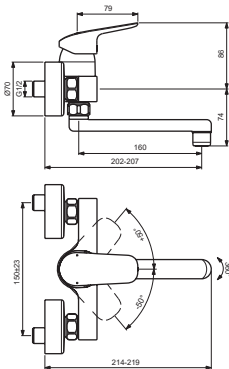

CERAFLEX

Ideal Standard

Produced from: March 2024

**B1717AA
BC954AA**

**B1730AA
BC959AA**

B5128AA

Pos.	Signify	Spare parts-Nr.	Quantity	Pos.	Signify	Spare parts-Nr.	Quantity
1	Lever,w/logo-set	B961375AA	1 Set	12	S-connections	B960241AA	1 Set
2	Cap decorative	B960473AA*	1 Set	12a	S-connections	A963492AA	1 Set
3	Rosette M41x1.5	B961386AA	1 Pcs.				
4	Screw M41x1.5/M46x1.5	B961387NU	1 Pcs.				
5	Hot limit stop	A861181NU	1 Pcs.				
6	Cartridge Ø38mm	B961491NU*	1 Pcs.				
7	O-Ring Ø18.2x1.7	A961640NU	2 Pcs.				
8	Nipple M22x1-G3/4	B960286AA	1 Pcs.				
9	O-Ring Ø13x2.5	A962728NU	2 Pcs.				
10	Tub.spout 160mm-compl.	B960930AA	1 Set				
10a	Tub.spout 200mm-compl.	B960351AA	1 Set				
10b	Tub.spout 235mm-compl.	B964635AA	1 Set				
11	Perlator M22x1-B	B964945AA	1 Pcs.				
11a	Aerator M22x1-3.8 L/min	B960884AA**	1 Pcs.				

** for B1717AA ; BC954AA ; BC959AA

*Universal set (not all parts needed)

03.2024

CERAFLEX

Ideal Standard

Produced from: Oct.2020

**B1717AA
BC954AA**

**B1730AA
BC959AA**

B5128AA

Pos.	Signify	Spare parts-Nr.	Quantity	Pos.	Signify	Spare parts-Nr.	Quantity
1	Lever, w/logo-set	B961375AA	1 Pcs.	14a	Tube spout 200mm-compl.	B960351AA	1 Set
2	Screw M5x8		1 Pcs.	14b	Tube spout 235mm-compl.	B964635AA	1 Set
3	Cap decorative	B960473AA	1 Pcs.	15	Perlator M22x1-B	B964945AA	1 Pcs.
4	Rosette M41x1.5	B961386AA	1 Pcs.	16	Aerator M22x1-1G	B960884AA**	1 Pcs.
5+pos.7	Screw M41x1.5/M46x1.5	B961387NU	1 Pcs.	16	S-connections		2 Pcs.
6	Cartridge Ø38mm, w/click	A861156NU*	1 Pcs.	17	Escutcheon	B960242AA	1 Pcs.
7	Support ring		1 Pcs.	17a	Rosette	A963489AA	1 Pcs.
8	Pin		1 Pcs.	18	Fiber ring Ø24x15x2		2 Pcs.
9	Body shower		1 Pcs.	19	Nipple M19x1.5LH		2 Pcs.
10	O-Ring Ø18.2x1.7	A961640NU	2 Pcs.	20	O-Ring Ø15.6x1.78		2 Pcs.
11	Nipple M22x1-G3/4	B960286AA	1 Pcs.	21	Coupling nut		2 Pcs.
12	O-Ring Ø13.1x1.6		1 Pcs.	22	Hot limit stop	A861181NU	1 Pcs.
13	O-Ring Ø13x2.5	A962728NU	2 Pcs.				
14	Tube spout 160mm-compl.	B960930AA	1 Set				