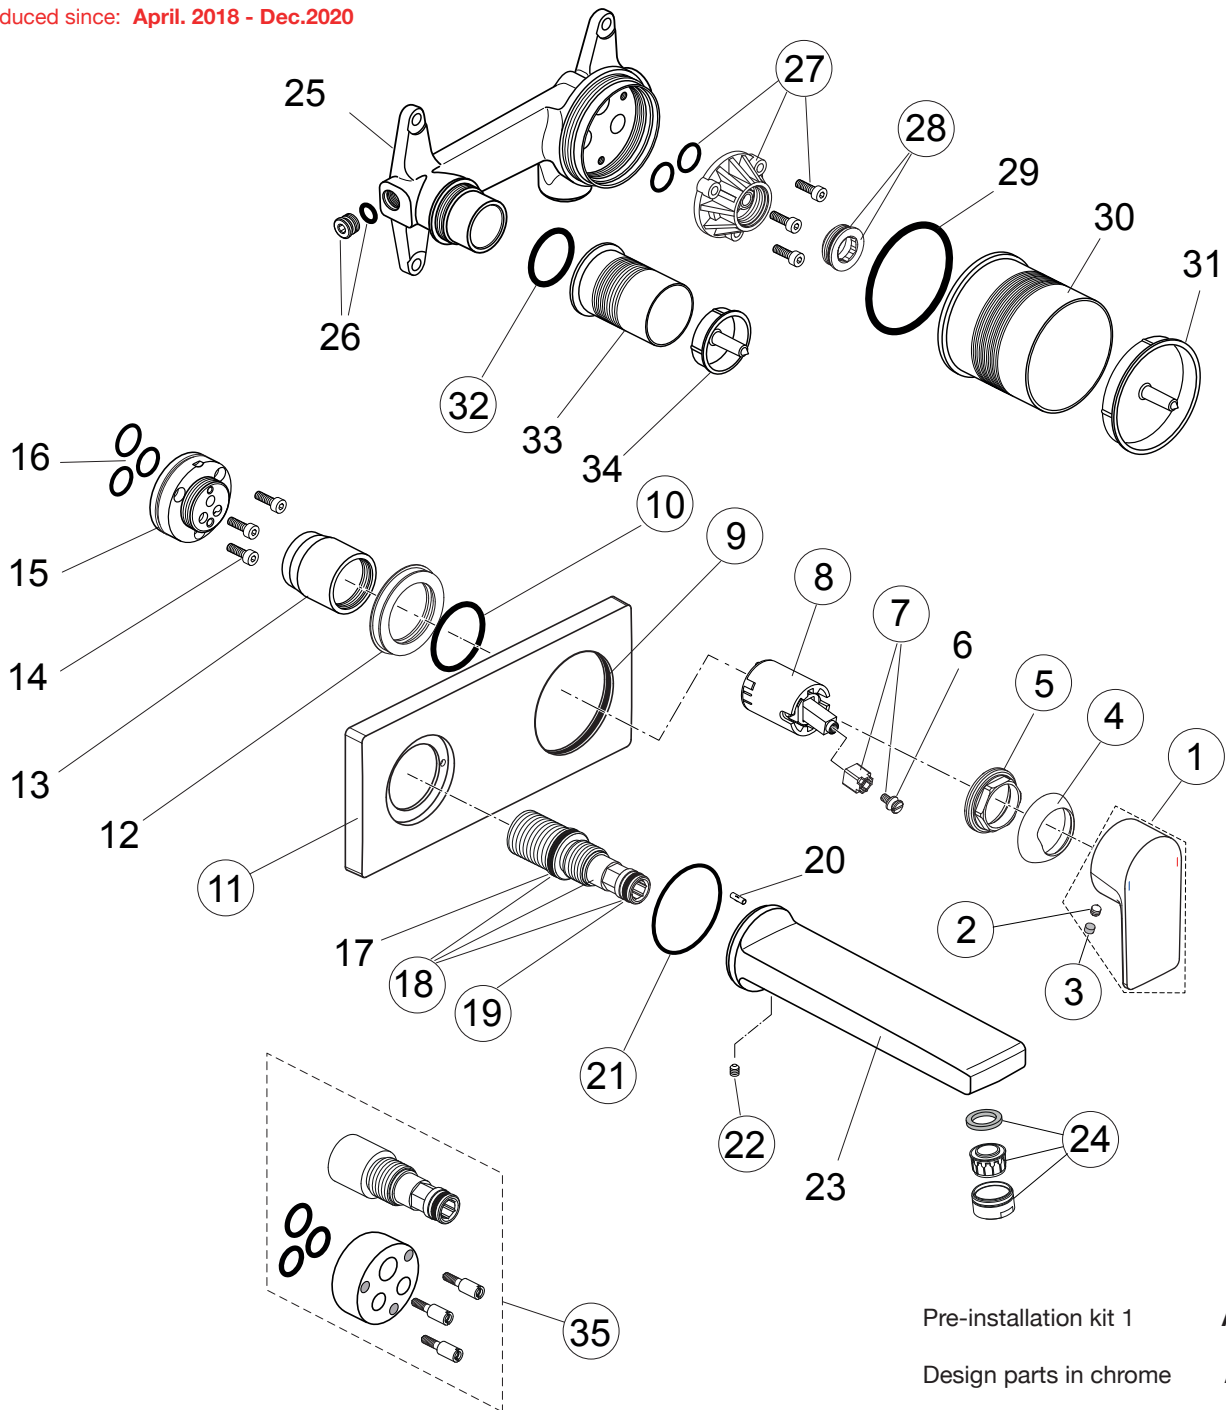

Produced since: April. 2018 - Dec.2020

Pos.	Description	Part-Number	Qty.	Pos.	Description	Part-Number	Qty.
1	Lever cpl. marked red/blue	A 861 311 AA	1 Set	19	O - ring Ø 10 x 2	A 963 495 NU	2 pcs
2	Thread pin M5x6 DIN914	A 860 603 NU	1 pcs	20	Groove pin 3x10 DIN1474		
3	Handle cap	A 963 751 NU	1 pcs	21	O - Ring Ø 41 x 1,78	A 961 863 NU	1 pcs
4	Cover cap	A 861 080 AA	1 pcs	22	Thread pin M5x5	A 962 625 NU	3 pcs
5	Clamping nut M36 x 1	B 961 087 NU	1 pcs	23	Spout		
6	Handle srew M4			24	Aerator M24x1-5l/min	B 960 754 AA	1 pcs
7	Handle insert + screw	B 961 086 NU	1 Set	25	Body (built-in)		
8	Cartridge Kerox Ø28 + Pos 6	F 960 855 NU	1 Set	26	Superior block M10x1		
9	O - Ring Ø 53,57 x 3,53	A 962 530 NU*	1 Set	27	Flushing device complete	F 960 881 NU	1 Set
10	O - Ring Ø 40 x 3	H 962 197 NU*	1 Set	28	Plug with o-ring	A 963 548 NU	1 Set
11	Escutcheon	F 960 880 AA	1 pcs	29	O - ring Ø 54 x 2,5		
12	Adapter ring			30	Plaster guard for cartridge		
13	Sleeve			31	Cover for pos. 34		
14	Cylindrical screw M4 x 12			32	O - ring Ø 26 x 2,5	A 860 845 NU	1 pcs
15	Insert			33	Plaster guard for spout		
16	O - ring set			34	Cover for pos. 37		
17	O - ring Ø 19 x 2,5			35	Extension kit 20mm longer	F 960 867 NU	1 Set
18	Connector nipple cpl.	A 861 270 AA	1 Set				