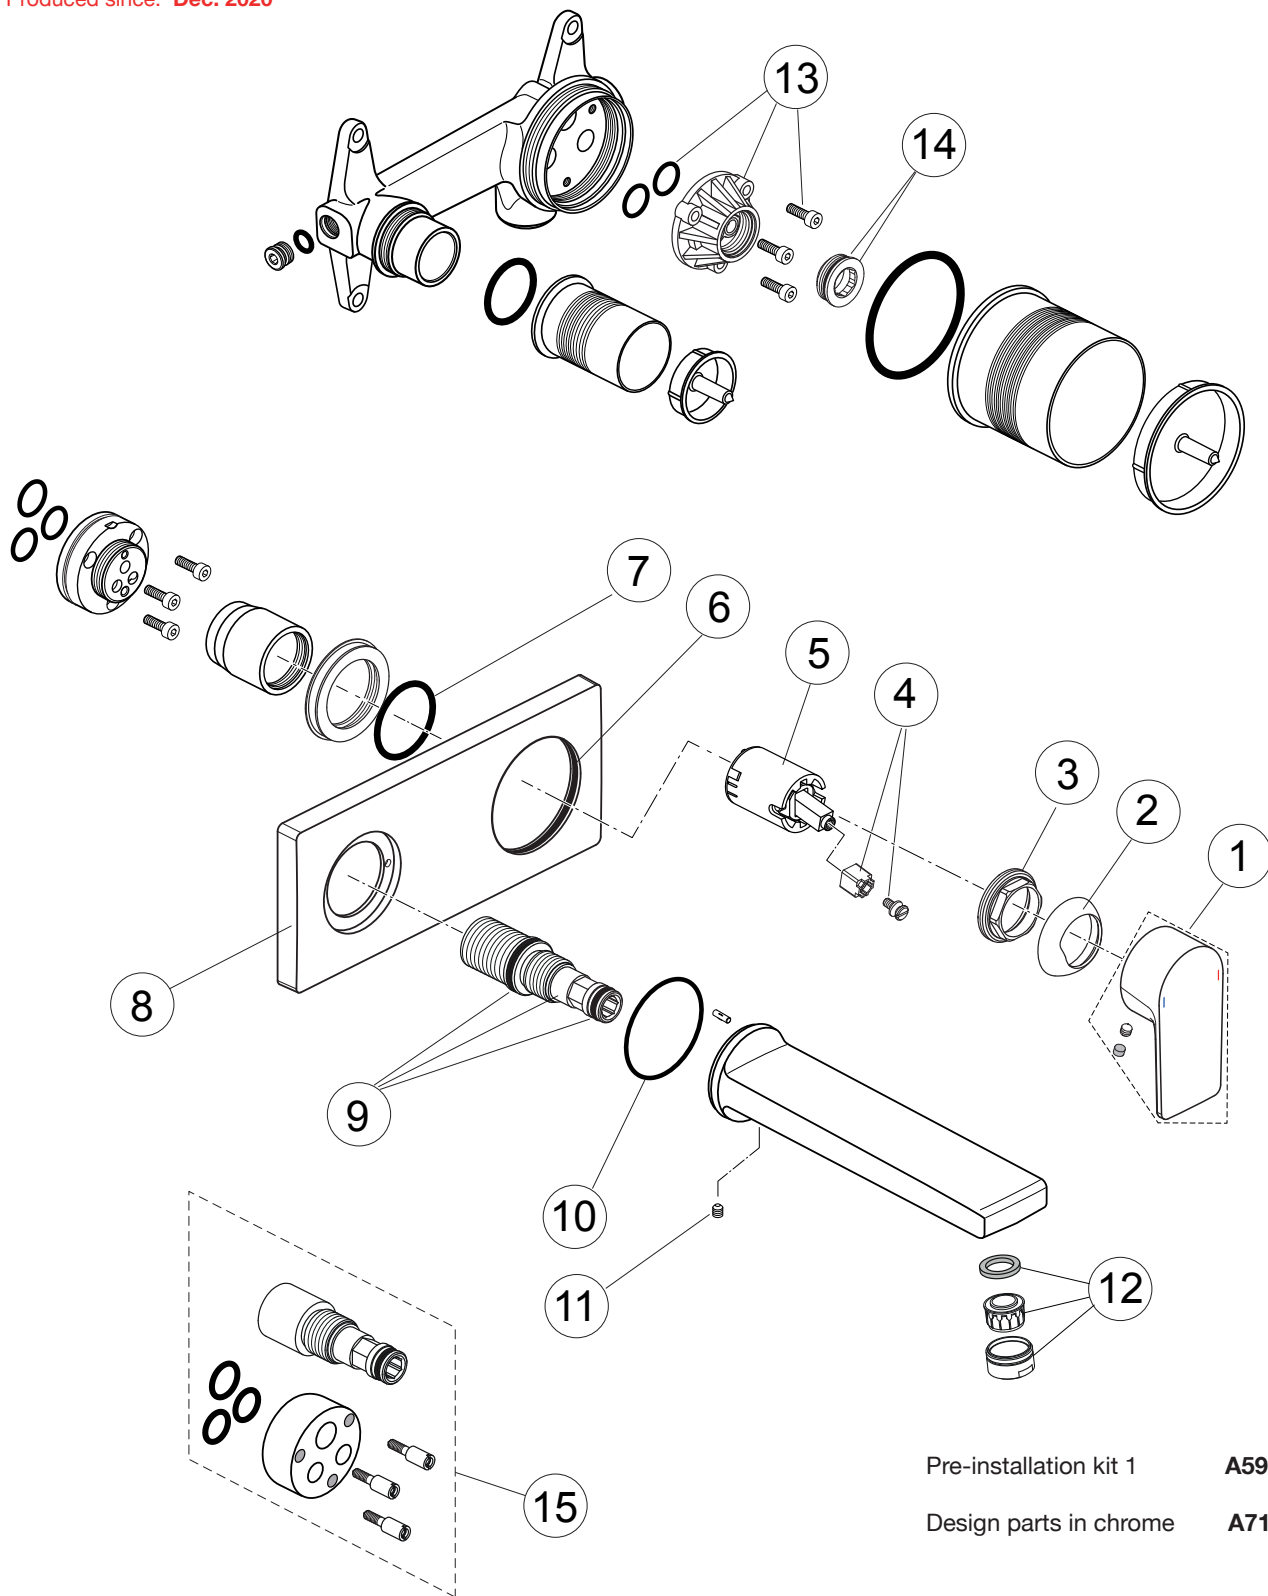

Produced since: Dec. 2020

Pre-installation kit 1 **A5948NU**

Design parts in chrome **A7116AA**

Pos.	Description	Part-Number	Qty.	Pos.	Description	Part-Number	Qty.
1	Lever cpl. marked red/blue	A 861 311 AA	1 Set	11	Thread pin M5x5	A 962 625 NU	3 pcs
2	Cover cap	A 861 080 AA	1 pcs	12	Aerator M24x1-5l/min	B 960 754 AA	1 pcs
3	Clamping nut M36 x 1	B 961 087 NU	1 pcs	13	Flushing device complete	F 960 881 NU	1 Set
4	Handle insert + screw	B 961 086 NU	1 Set	14	Plug with o-ring	A 963 548 NU	1 Set
5	Cartridge Kerox Ø28	F 960 855 NU	1 Set	15	Extension kit 20mm longer	F 960 867 NU	1 Set
6	O - Ring Ø 53,57 x 3,53	A 962 530 NU*	1 Set	<i>*Universal set (not all parts needed)</i>			
7	O - Ring Ø 40 x 3	H 962 197 NU*	1 Set				
8	Escutcheon	F 960 880 AA	1 pcs				
9	Connector nipple cpl.	A 861 270 NU	1 Set				
10	O - Ring Ø 41 x 1,78	A 961 863 NU	1 pcs