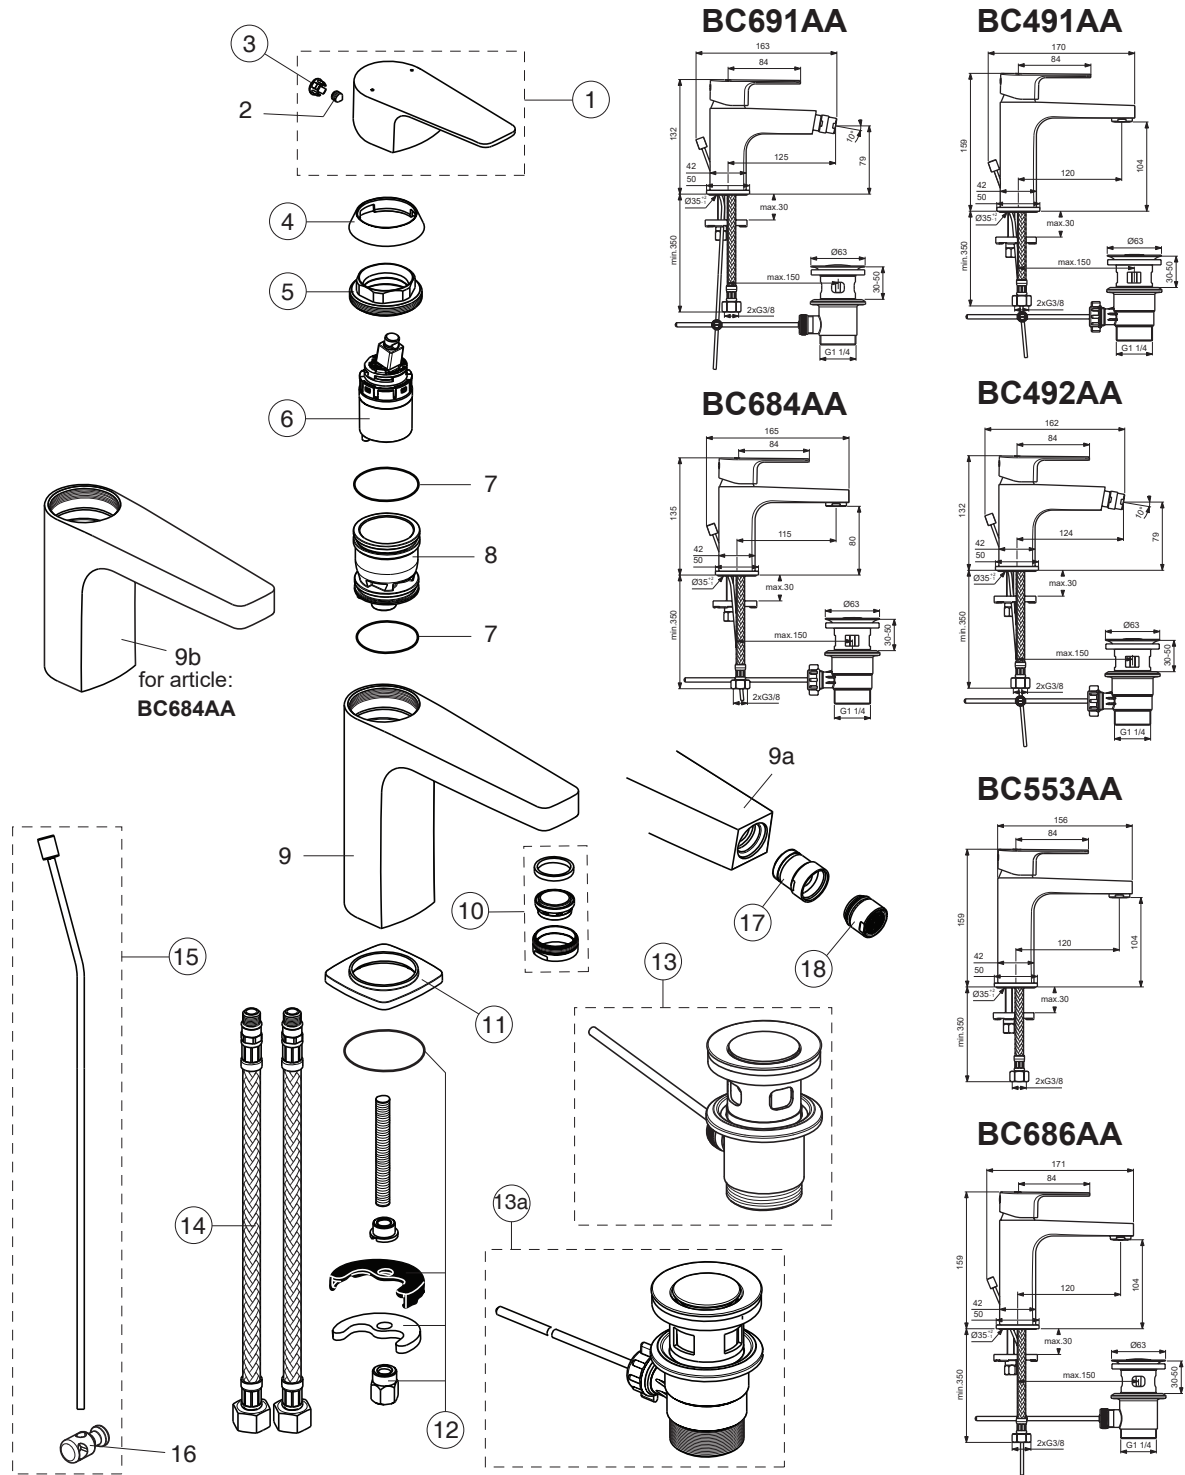

# CERAFINE MODEL D

Ideal Standard

Pos.	Signify	Spare parts-Nr.	Quantity	Pos.	Signify	Spare parts-Nr.	Quantity
1	Lever,w/logo-compl.	B961652AA	1 Set				
2	Cap decorative	B964696NU	1 Pcs.				
3	Cap	A861080AA	1 Pcs.				
4	Screw M38x1.5	B961645NU	1 Pcs.				
5	Cartridge Ø28mm	A861397NU	1 Pcs.				
6	Perlator M24x1-A / 5l/min	B961383AA	1 Set				
7	Rosette decorative	B961290AA	1 Pcs.				
8	Connecting set	B964551NU	1 Set				
9	Pop-up drain ass.	A962991AA	1 Set				
9a	Pop-up waste-plastic	B964550AA*	1 Set				
10	Flex hose G3/8	A962005NU	1 Pcs.				
11	Pop up waste-compl.	B960900AA	1 Set				
12	Ball joint M18x1	A960019AA	1 Pcs.				
13	Aerator M18x1- 5 l/min	A963369AA	1 Pcs.				

# CERAFINE MODEL D

Ideal Standard

Pos.	Signify	Spare parts-Nr.	Quantity	Pos.	Signify	Spare parts-Nr.	Quantity
1	Lever, w/logo-compl.	B961652AA	1 Set	13a	Pop-up waste-plastic	B964550AA*	1 Pcs.
2	Screw M5x6		1 Pcs.	14	Flex hose G3/8	A962005NU	1 Pcs.
3	Cap decorative	B964696NU	1 Pcs.	15	Pop up waste-compl.	B961241AA	1 Pcs.
4	Cap	A861080AA	1 Pcs.	16	Pop up waste shackle		1 Pcs.
5	Screw M38x1.5	B961645NU	1 Pcs.	17	Ball joint M18x1	A960019AA	1 Pcs.
6	Cartridge Ø28mm	A861397NU	1 Pcs.	18	Aerator M18x1- 5 l/min	A963369AA	1 Pcs.
7	O-Ring Ø30x2		2 Pcs.				
8	Manifold		1 Pcs.				
9;9b	Body basin		1 Pcs.				
9a	Body bidet		1 Pcs.				
10	Perlator M24x1-A / 5l/min	B961383AA	1 Pcs.				
11	Rosette decorative	B961290AA	1 Pcs.				
12	Connecting set	B964551NU	1 Pcs.				
13	Pop-up drain ass.	A962991AA	1 Pcs.				