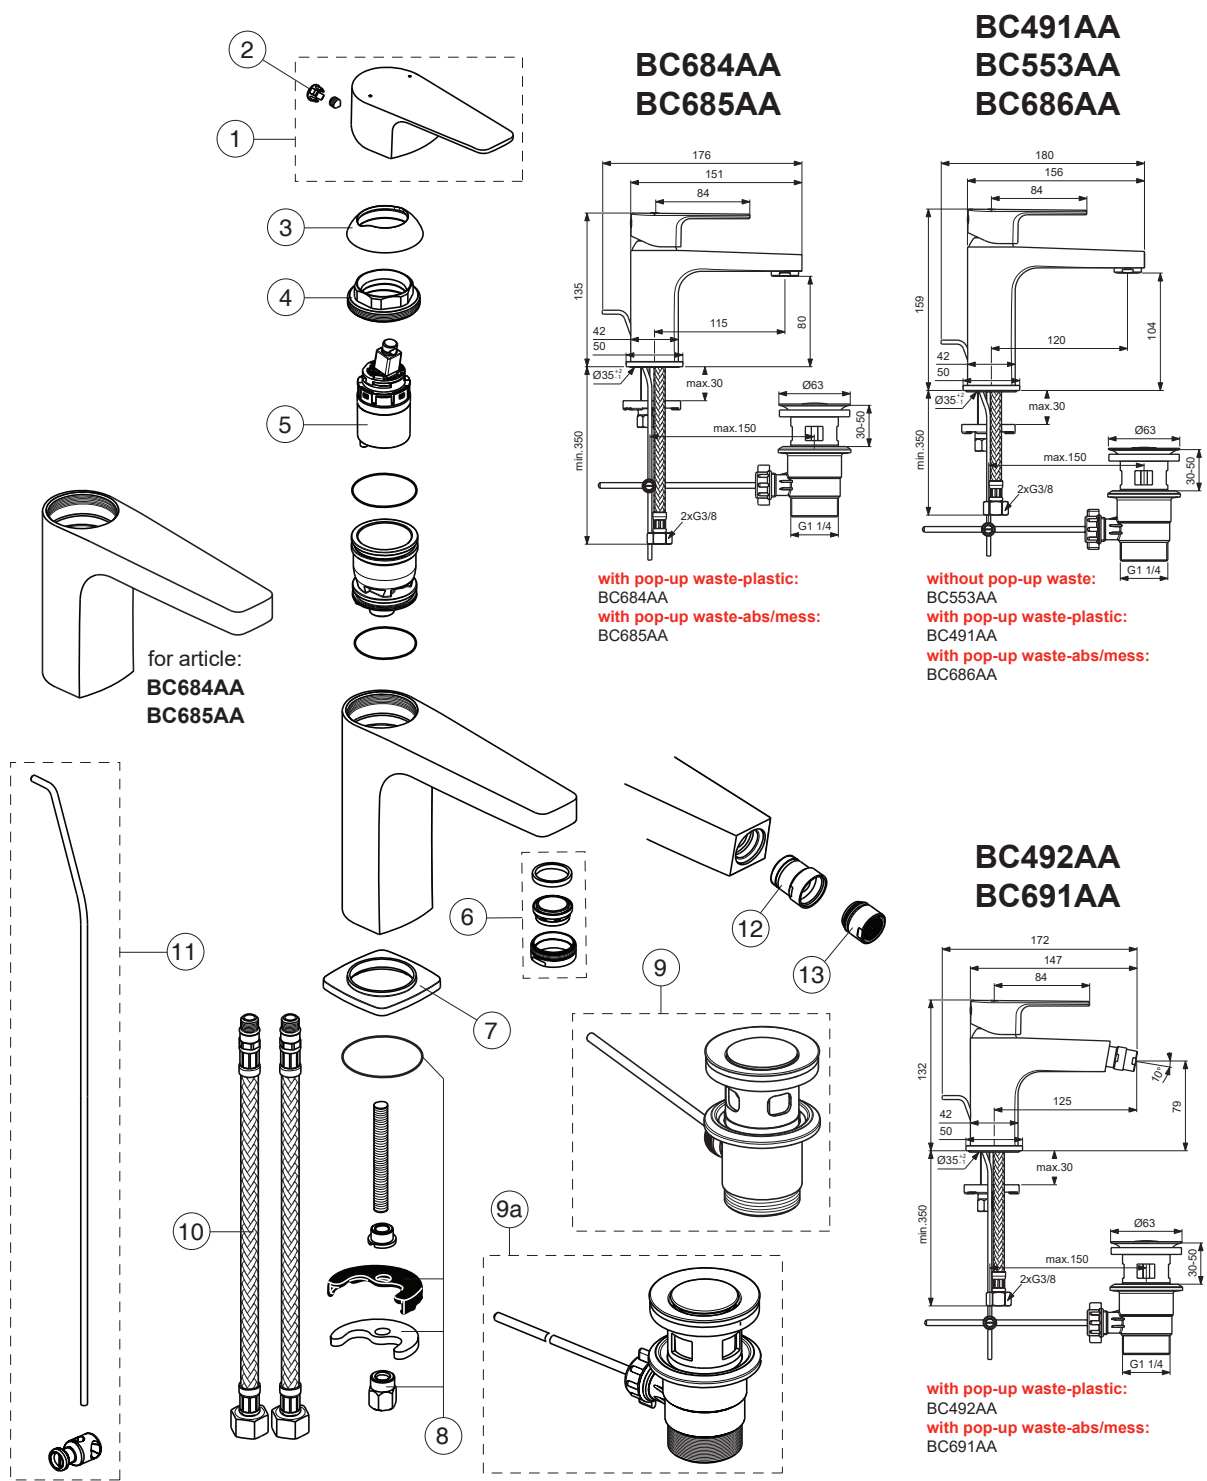

# CERAFINE MODEL D

Ideal Standard

Pos.	Signify	Spare parts-Nr.	Quantity	Pos.	Signify	Spare parts-Nr.	Quantity
1	Lever,w/logo-compl.	B961652AA	1 Set	13	Aerator M18x1- 3.8 L/min	B961922AA	1 Pcs. ( BC691AA )
2	Cap decorative	B964696NU	1 Pcs.		Aerator M18x1- 5 L/min	A963369AA	1 Pcs.
3	Cap	A861080AA	1 Pcs.				
4	Screw M3x1.5	B961645NU	1 Pcs.				
5	Cartridge Ø28mm	A861397NU	1 Pcs.				
6	Perlator M24x1-5 L/min	B961383AA	1 Set				
7	Rosette decorative	B961290AA	1 Pcs.				
8	Connecting set	B964551NU	1 Set				
9	Pop-up waste-abs/mess.	B960853AA	1 Set				
	Pop-up waste-plastic	B964550AA*	1 Set				
10	Flex hose G3/8	A962005NU	1 Pcs.				
11	Pop up waste-compl.	B960900AA	1 Set				
12	Ball joint M18x1	A960019AA	1 Pcs.				

# CERAFINE MODEL D

Ideal Standard

Pos.	Signify	Spare parts-Nr.	Quantity	Pos.	Signify	Spare parts-Nr.	Quantity
1	Lever,w/logo-compl.	B961652AA	1 Set				
2	Cap decorative	B964696NU	1 Pcs.				
3	Cap	A861080AA	1 Pcs.				
4	Screw M38x1.5	B961645NU	1 Pcs.				
5	Cartridge Ø28mm	A861397NU	1 Pcs.				
6	Perlator M24x1-A / 5l/min	B961383AA	1 Set				
7	Rosette decorative	B961290AA	1 Pcs.				
8	Connecting set	B964551NU	1 Set				
9	Pop-up drain ass.	A962991AA	1 Set				
9a	Pop-up waste-plastic	B964550AA*	1 Set				
10	Flex hose G3/8	A962005NU	1 Pcs.				
11	Pop up waste-compl.	B960900AA	1 Set				
12	Ball joint M18x1	A960019AA	1 Pcs.				
13	Aerator M18x1- 5 l/min	A963369AA	1 Pcs.				