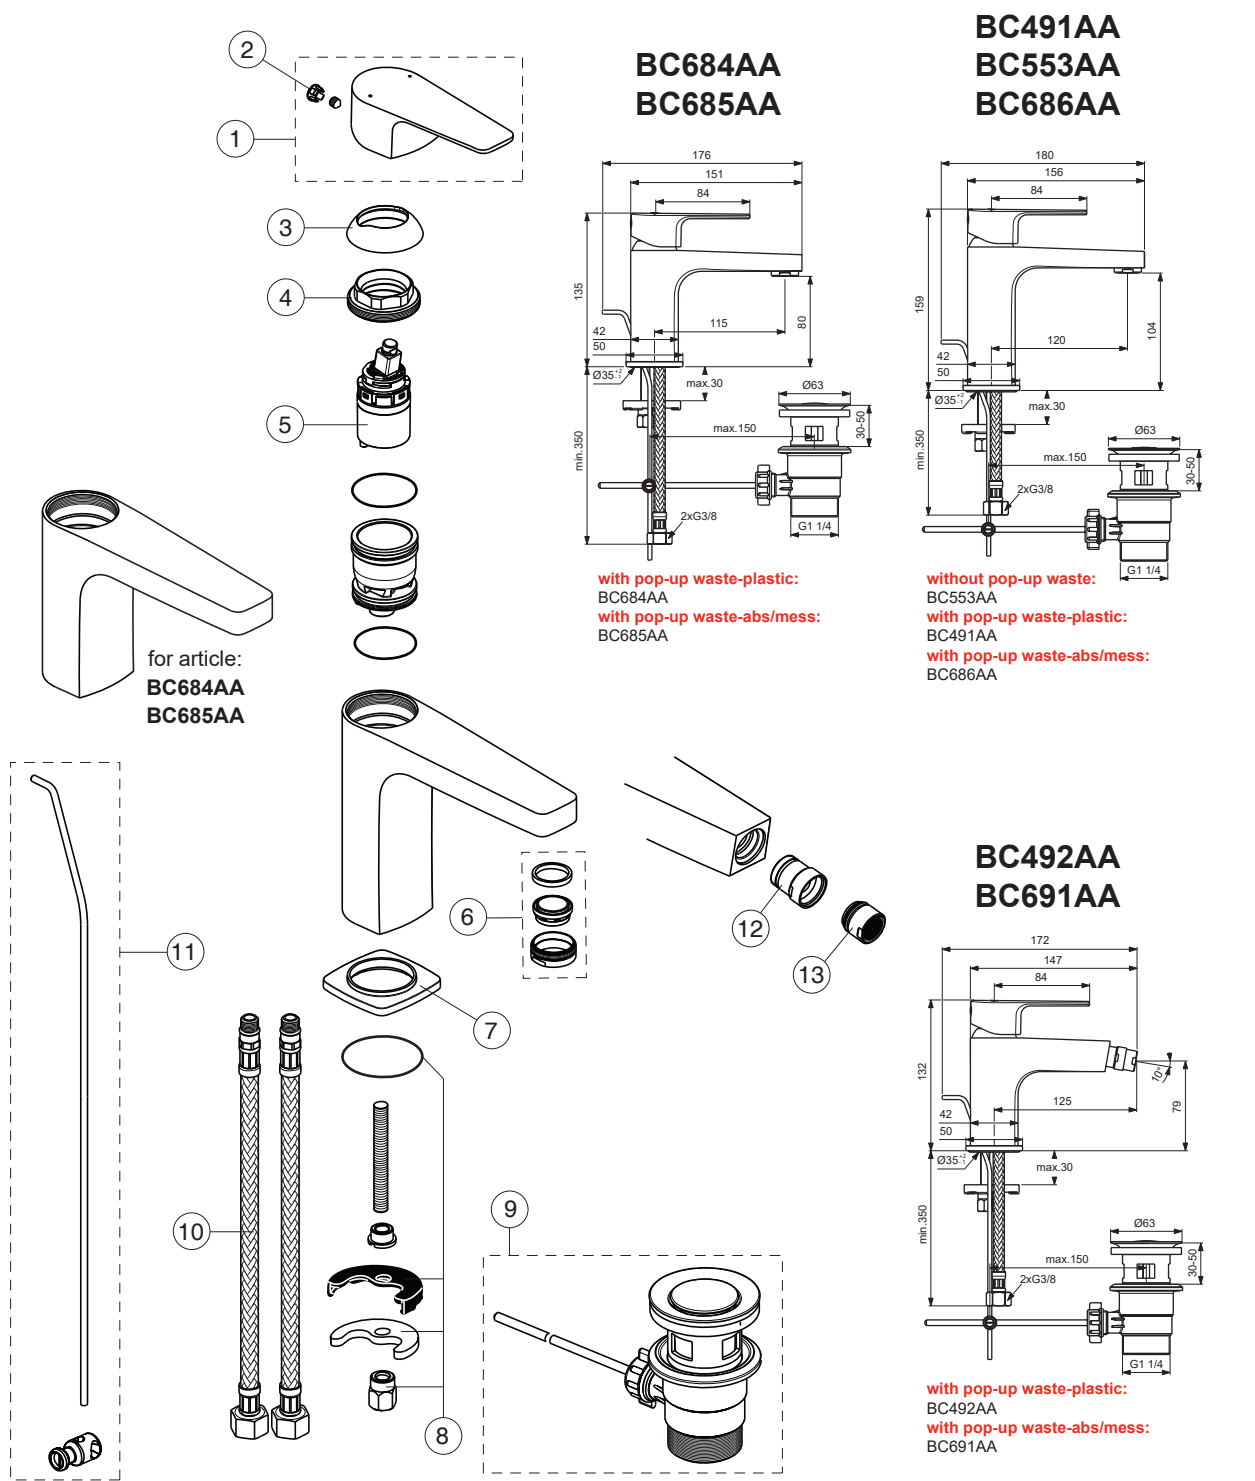

# CERAFINE MODEL D

Ideal Standard

Pos.	Signify	Spare parts-Nr.	Quantity	Pos.	Signify	Spare parts-Nr.	Quantity
1	Lever,w/logo-compl.	B961652AA	1 Set	13	Aerator M18x1- 3.8 L/min	B961922AA	1 Pcs. ( BC691AA )
2	Cap decorative	B964696NU	1 Pcs.		Aerator M18x1- 5 L/min	A963369AA	1 Pcs.
3	Cap	A861080AA	1 Pcs.				
4	Screw M3x1.5	B961645NU	1 Pcs.				
5	Cartridge Ø28mm	A861397NU	1 Pcs.				
6	Perlator M24x1-5 L/min	B961383AA	1 Set				
7	Rosette decorative	B961290AA	1 Pcs.				
8	Connecting set	B964551NU	1 Set				
9	Pop-up waste-abs/mess.	B960853AA	1 Set				
	Pop-up waste-plastic	B964550AA*	1 Set				
10	Flex hose G3/8	A962005NU	1 Pcs.				
11	Pop up waste-compl.	B960900AA	1 Set				
12	Ball joint M18x1	A960019AA	1 Pcs.				

# CERAFINE MODEL D

Ideal Standard

Pos.	Signify	Spare parts-Nr.	Quantity	Pos.	Signify	Spare parts-Nr.	Quantity
1	Lever,w/logo-compl.	B961652AA	1 Set				
2	Cap decorative	B964696NU	1 Pcs.				
3	Cap	A861080AA	1 Pcs.				
4	Screw M38x1.5	B961645NU	1 Pcs.				
5	Cartridge Ø28mm	A861397NU	1 Pcs.				
6	Perlator M24x1-A / 5l/min	B961383AA	1 Set				
7	Rosette decorative	B961290AA	1 Pcs.				
8	Connecting set	B964551NU	1 Set				
9	Pop-up drain ass.	A962991AA	1 Set				
9a	Pop-up waste-plastic	B964550AA*	1 Set				
10	Flex hose G3/8	A962005NU	1 Pcs.				
11	Pop up waste-compl.	B960900AA	1 Set				
12	Ball joint M18x1	A960019AA	1 Pcs.				
13	Aerator M18x1- 5 l/min	A963369AA	1 Pcs.				