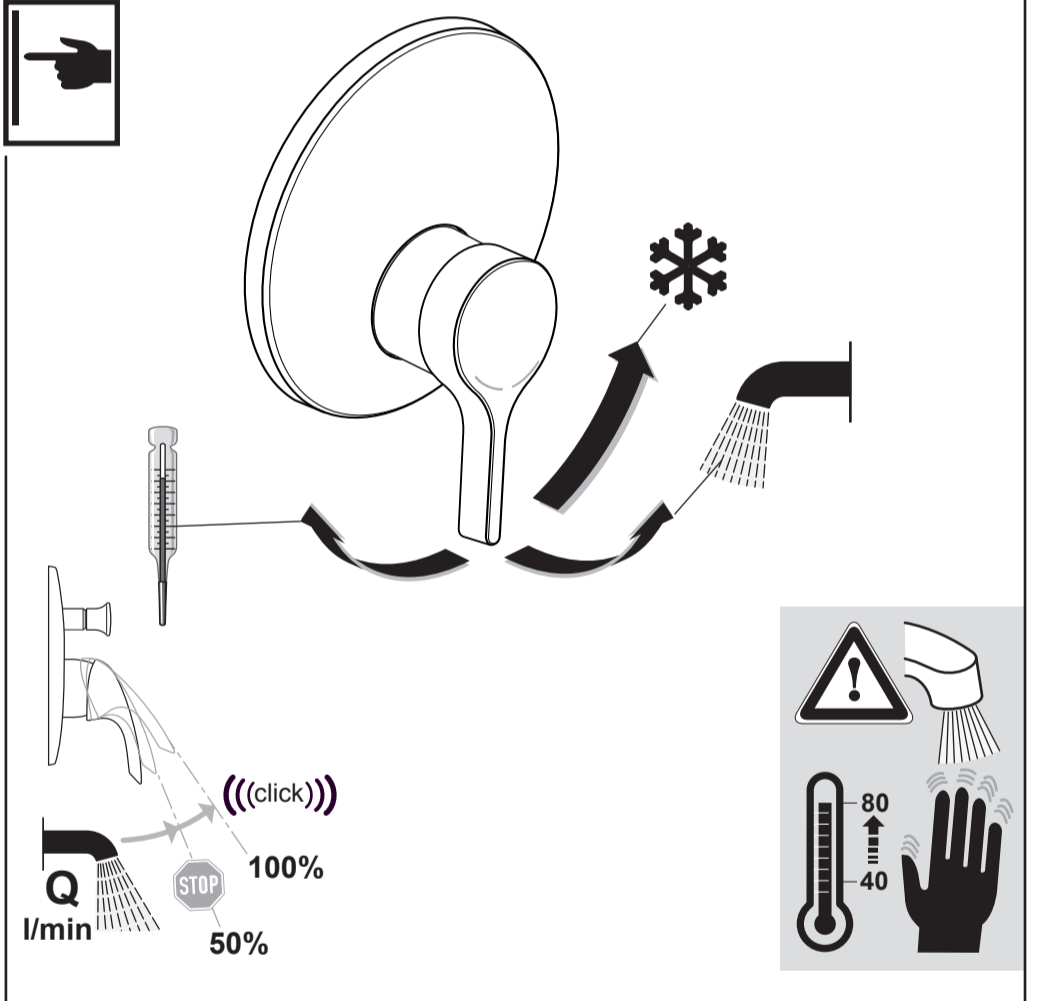

P	bar	MAX. 10	5	Q
0,5	1	MAX. 80	65	(3 bar)
T	°C	55	25	l/min