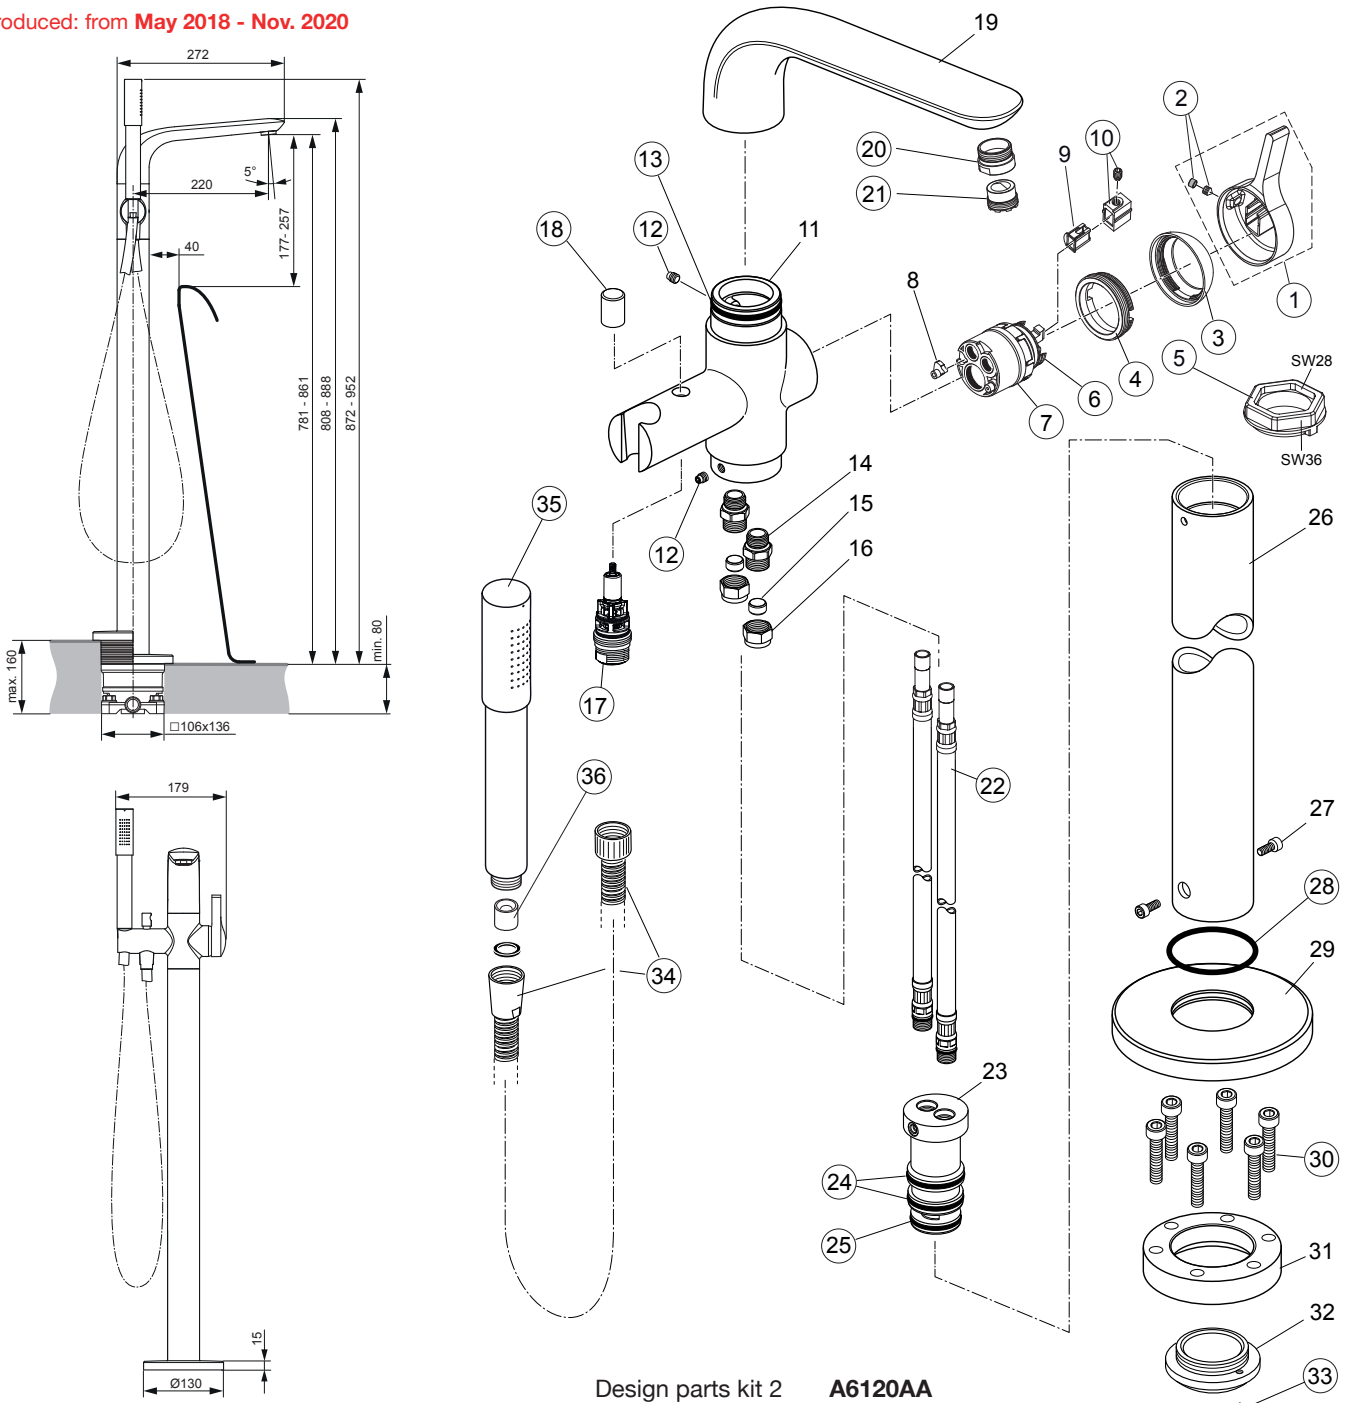

Melange floorstanding A6120AA

Produced: from May 2018 - Nov. 2020

Design parts kit 2 **A6120AA**

Pos.	Description	Part-Number	Qty.	Pos.	Description	Part-Number	Qty.
1	Lever cpl. with Logo IS	A 861 316 AA	1 Set	20	Aerator M24x1 universal	A 962 080 AA	1 Set
2	Thread pin M5x6 + Cap	A 962 041 NU*	1 Set	21	Aerator insert cache	A 960 191 NU	1 pcs
3	Cover cap	B 961 373 AA	1 pcs	22	Flex. hose + Pos.15 ,16	A 861 140 NU	1 pcs
4	Thread ring M36x1 + Key	B 961 374 NU	1 pcs	23	Manifold		
5	Key for pos. 4	B 960 650 NU	1 pcs	24	O - ring Ø 29,82 x 2,62	N 960 006 NU	5 pcs
6	Hot limit stop	A 861 181 NU	1 pcs	25	O - ring Ø 28,3 x 1,78	A 961 667 NU	2 pcs
7	Cartridge Ø38 + Pos. 5 + 8	A 861 156 NU*	1 Set	26	Pipe freestanding		
8	Pin (contained in Pos. 7)			27	Cylindrical screw M5x12 DIN912 Inox A2		
9	Insert (contained in Pos. 7)			28	O - ring Ø 53,57 x 3,53	A 962 530 NU	1 Set
10	Handle adapter + thread pin	A 861 317 NU	1 Set	29	Escutcheon Ø 130m		
11	Body			30	Cylindrical screw M8x35	A 960 242 NU	1 pcs
12	Thread pin M6x8	F 960 985 NU	2 pcs	31	Screw flange		
13	O - ring Ø 39,94 x 2,62	A 960 331 NU	1 Set	32	Screw ring		
14	Nipple for cutting ring			33	Thread pin M5x6 DIN914	A 962 041 NU	1 pcs
15	Compression ring Ø10 inside (including in Pos.22)			34	Flex. hose G1/2 - 125cm	A 3306 AA	1 pcs
16	Compression nut M15x1 (including in Pos.22)			35	Hand spray	F 960 900 AA	1 pcs
17	Diverter complete	B 960 167 AA	1 Set	36	Flow regulator - 8l/min	B 961 093 NU	1 pcs
18	Pull knob	B 960 486 AA	1 pcs				
19	Spout						

*Universal set (not all parts needed)

Melange