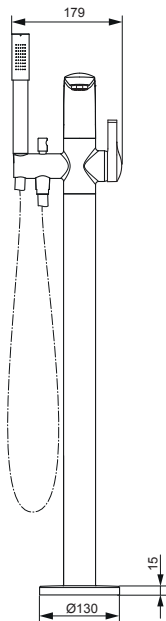

Melange floorstanding A6120AA

Ideal Standard

Produced: from Dec. 2020 - April 2021

Design parts kit 2 A6120AA

Pos.	Description	Part-Number	Qty.	Pos.	Description	Part-Number	Qty.
1	Lever cpl. with Logo IS	A 861 316 AA	1 Set	13	Diverter complete	B 960 167 AA	1 Set
2	Cover cap	B 961 373 AA	1 pcs	14	Flex. hose + Pos.15 ,16	A 861 140 NU	1 pcs
3	Thread ring M36x1 + Key	B 961 374 NU	1 pcs	15	O - ring Ø 29,82 x 2,62	N 960 006 NU	5 pcs
4	Key for pos. 3	B 960 650 NU	1 pcs	16	O - ring Ø 28,3 x 1,78	A 961 667 NU	2 pcs
5	Hot limit stop	A 861 181 NU	1 pcs	17	O - ring Ø 53,57 x 3,53	A 962 530 NU	1 Set
6	Cartridge Ø38 + Pos. 4	A 861 156 NU*	1 Set	18	Cylindrical screw M8x35	A 960 242 NU	1 pcs
7	Handle adapter + thread pin	A 861 317 NU	1 Set	19	Thread pin M5x6 DIN914	A 962 041 NU	1 pcs
8	Thread pin M6x8	F 960 985 NU	2 pcs	20	Flex. hose G1/2 - 125cm	A 3306 AA	1 pcs
9	O - ring Ø 39,94 x 2,62	A 960 331 NU	1 Set	21	Hand spray	F 960 900 AA	1 pcs
10	Aerator M24x1 universal	A 962 080 AA	1 Set	22	Flow regulator - 8l/min	B 961 093 NU	1 pcs
11	Aerator insert cache	A 960 191 NU	1 pcs				
12	Pull knob	B 960 486 AA	1 pcs				

*Universal set (not all parts needed)