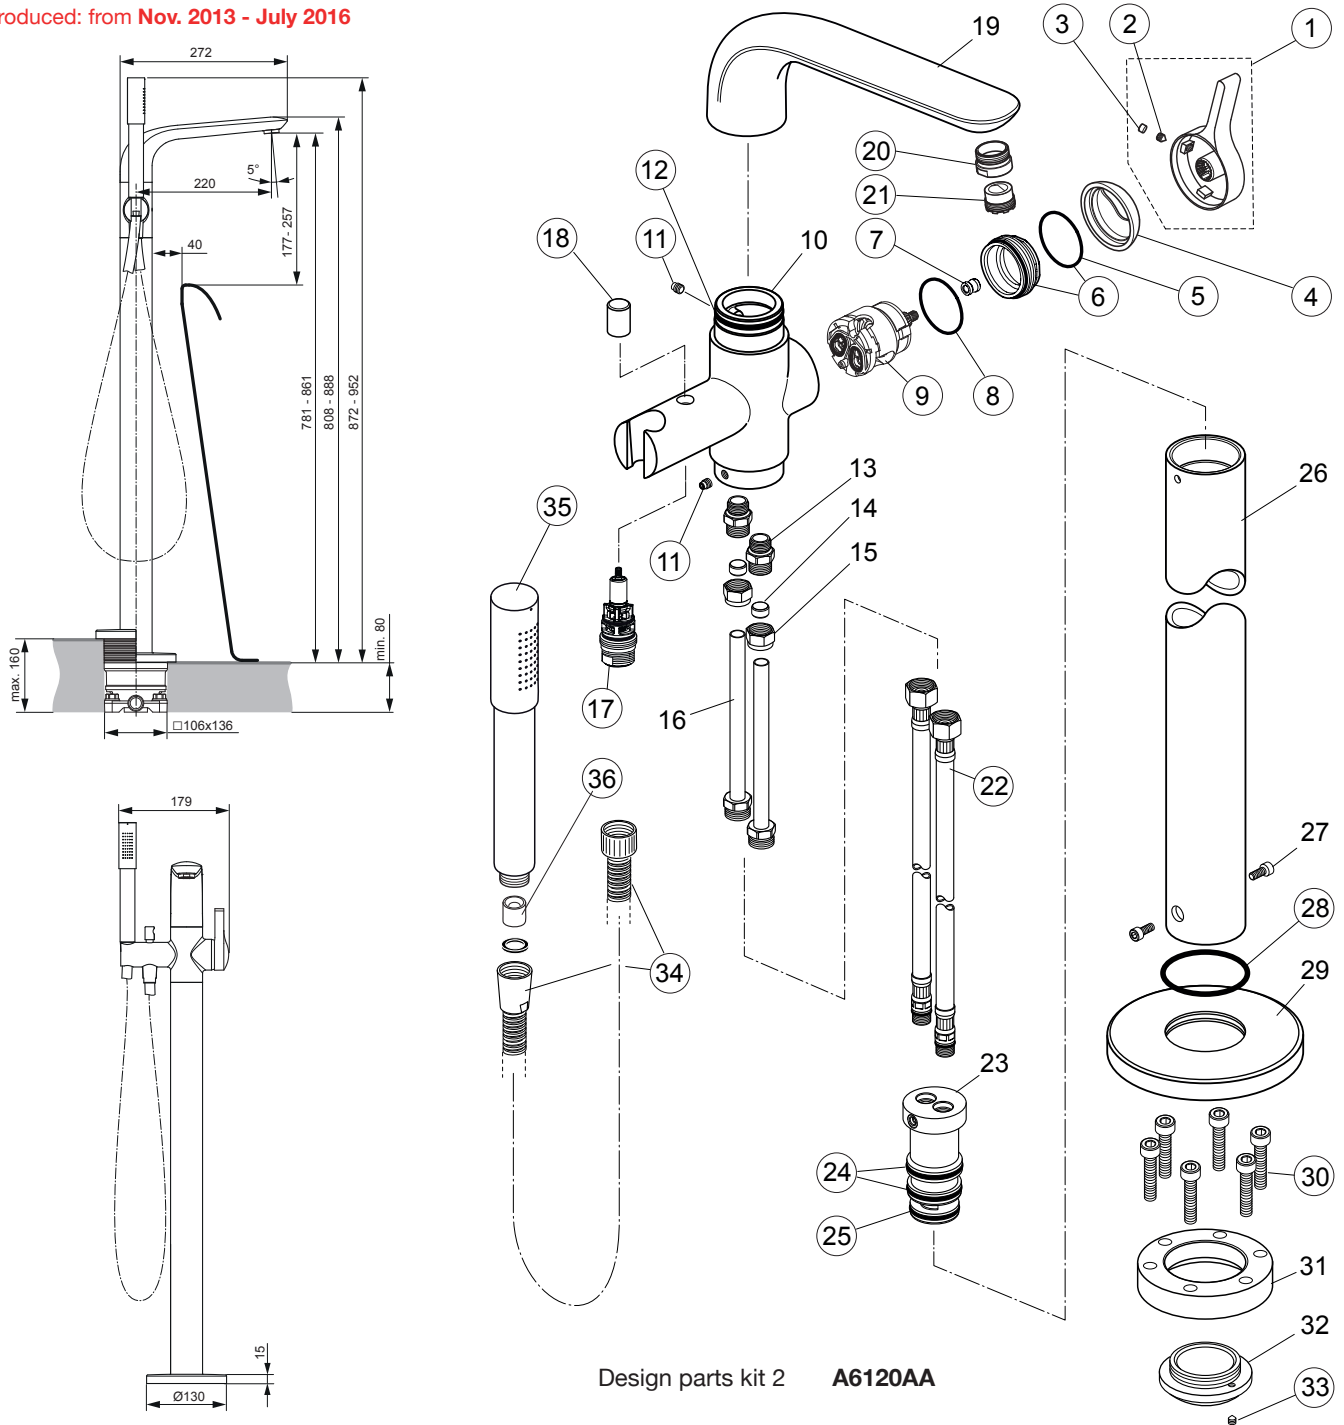

Melange floorstanding A6120AA

Produced: from Nov. 2013 - July 2016

Design parts kit 2 **A6120AA**

Pos.	Description	Part-Number	Qty.	Pos.	Description	Part-Number	Qty.
1	Lever complete	A 962 068 AA	1 Set	19	Spout		
2	Thread pin M5x6 DIN914	A 963 667 NU	1 pcs	20	Aerator M24x1 universal	A 962 080 AA	1 Set
3	Rubber button	A 963 751 NU	1 pcs	21	Aerator insert cache	A 960 191 NU	1 pcs
4	Cartridge cover (Cap)	A 961 485 AA	1 pcs	22	Flex. hose M12x1 Ø10	F 960 986 NU	1 pcs
5	O - ring Ø 28,3 x 1,78	A 961 667 NU	2 pcs	23	Manifold		
6	Clamping nut M43 x1,5	N 960 019 AA	1 Set	24	O - ring Ø 29,82 x 2,62	N 960 006 NU	5 pcs
7	Nut for handle adaption	A 963 372 NU	1 pcs	25	O - ring Ø 28,3 x 1,78	A 961 667 NU	2 pcs
8	O - ring Ø 35 x 3,2	A 962 715 NU	1 pcs	26	Pipe freestanding		
9	Cartridge + pos.8	A 860 621 NU	1 Set	27	Cylindrical screw M5x12 DIN912 Inox A2		
10	Body			28	O - ring Ø 53,57 x 3,53	A 962 530 NU	1 Set
11	Thread pin M6x8	F 960 985 NU	2 pcs	29	Escutcheon Ø 130mm		
12	O - ring Ø 39,94 x 2,62	A 960 331 NU	1 Set	30	Cylindrical screw M8x35	A 960 242 NU	1 pcs
13	Nipple for cutting ring			31	Screw flange		
14	Compression ring Ø10 inside (including in Pos.22)			32	Screw ring		
15	Compression nut M15x1 (including in Pos.22)			33	Thread pin M5x6 DIN914	A 962 041 NU	1 pcs
16	Connecting tube			34	Flex. hose G1/2 - 125cm	A 3306 AA	1 pcs
17	Diverter complete	B 960 167 AA	1 Set	35	Hand spray	F 960 900 AA	1 pcs
18	Pull knob	B 960 486 AA	1 pcs	36	Flow regulator - 8l/min	B 961 093 NU	1 pcs

Melange