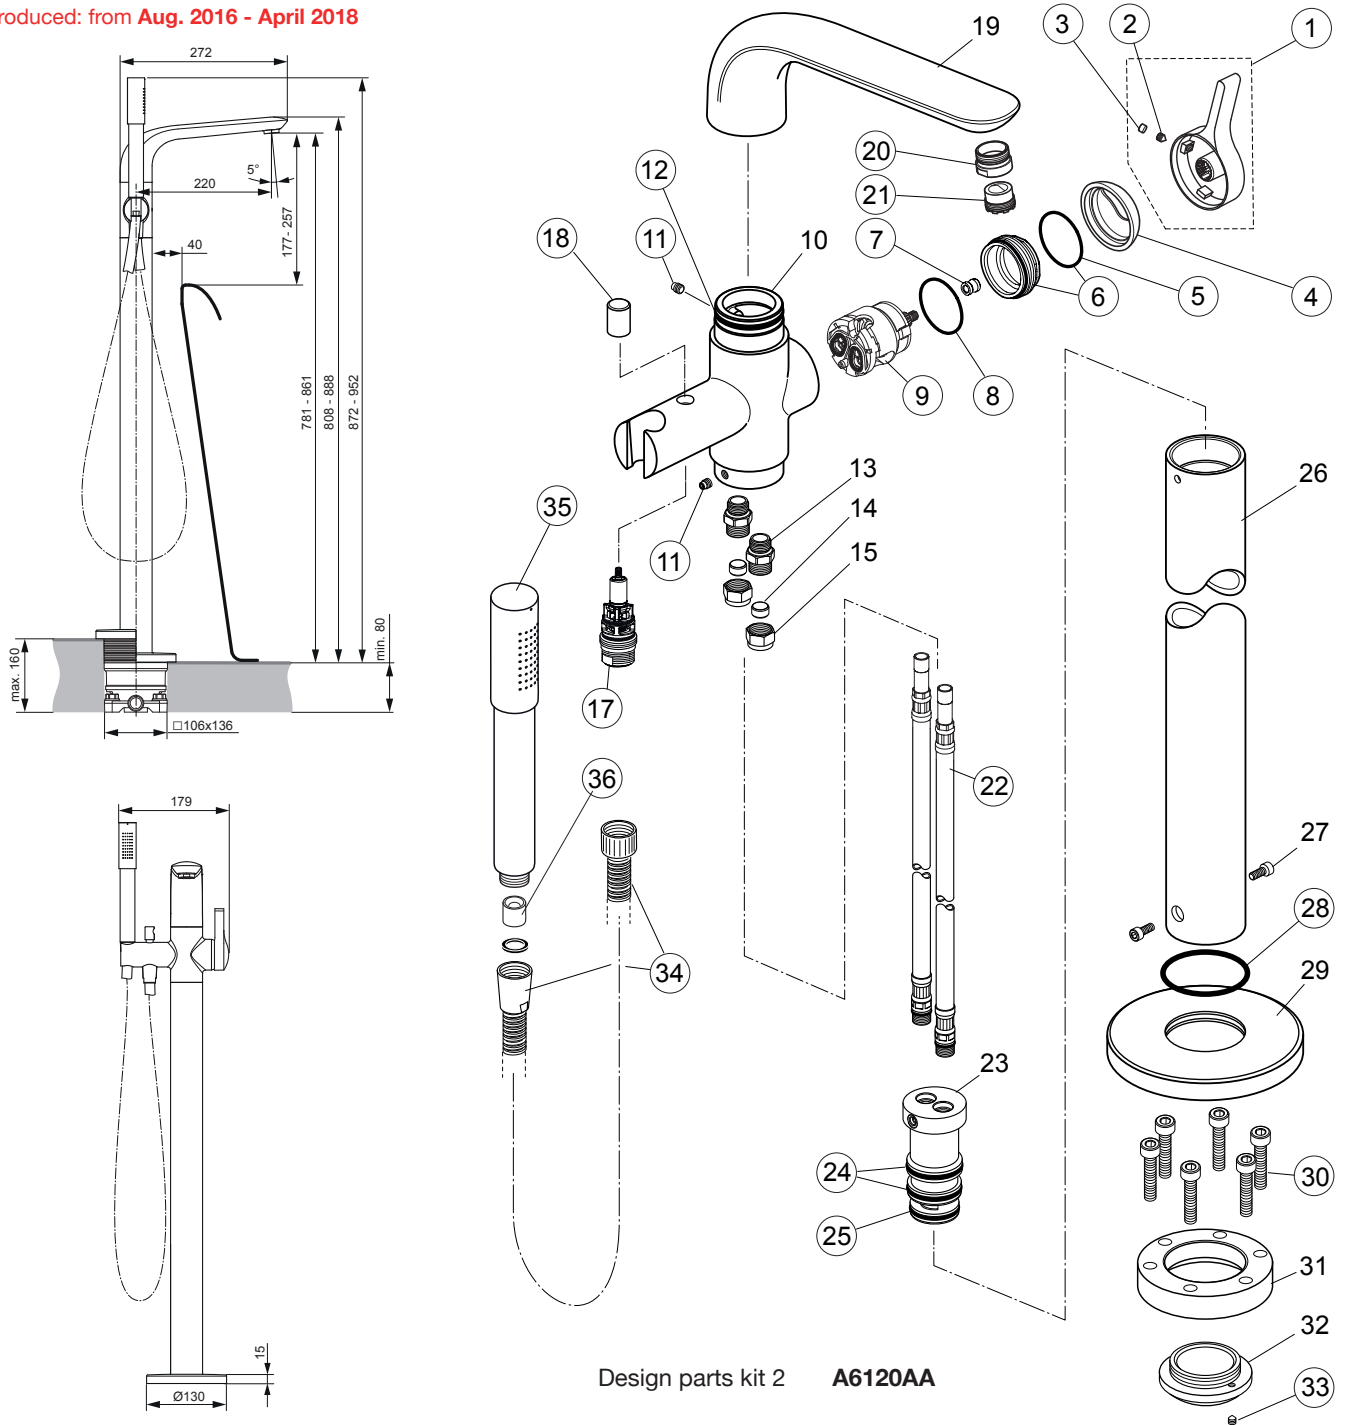

Melange floorstanding A6120AA

Produced: from Aug. 2016 - April 2018

Design parts kit 2 A6120AA

Pos.	Description	Part-Number	Qty.	Pos.	Description	Part-Number	Qty.
1	Lever complete	A 962 068 AA	1 Set	19	Spout		
2	Thread pin M5x6 DIN914	A 963 667 NU	1 pcs	20	Aerator M24x1 universal	A 962 080 AA	1 Set
3	Rubber button	A 963 751 NU	1 pcs	21	Aerator insert cache	A 960 191 NU	1 pcs
4	Cartridge cover (Cap)	A 961 485 AA	1 pcs	22	Flex. hose + Pos.14,15	A 861 140 NU	1 pcs
5	O - ring Ø 28,3 x 1,78	A 961 667 NU	2 pcs	23	Manifold		
6	Clamping nut M43 x1,5	N 960 019 AA	1 Set	24	O - ring Ø 29,82 x 2,62	N 960 006 NU	5 pcs
7	Nut for handle adaption	A 963 372 NU	1 pcs	25	O - ring Ø 28,3 x 1,78	A 961 667 NU	2 pcs
8	O - ring Ø 35 x 3,2	A 962 715 NU	1 pcs	26	Pipe freestanding		
9	Cartridge + pos.8	A 860 621 NU	1 Set	27	Cylindrical screw M5x12 DIN912 Inox A2		
10	Body			28	O - ring Ø 53,57 x 3,53	A 962 530 NU	1 Set
11	Thread pin M6x8	F 960 985 NU	2 pcs	29	Escutcheon Ø 130mm		
12	O - ring Ø 39,94 x 2,62	A 960 331 NU	1 Set	30	Cylindrical screw M8x35	A 960 242 NU	1 pcs
13	Nipple for cutting ring			31	Screw flange		
14	Compression ring Ø10 inside (including in Pos.22)			32	Screw ring		
15	Compression nut M15x1 (including in Pos.22)			33	Thread pin M5x6 DIN914	A 962 041 NU	1 pcs
17	Diverter complete	B 960 167 AA	1 Set	34	Flex. hose G1/2 - 125cm	A 3306 AA	1 pcs
18	Pull knob	B 960 486 AA	1 pcs	35	Hand spray	F 960 900 AA	1 pcs
				36	Flow regulator - 8l/min	B 961 093 NU	1 pcs

Melange