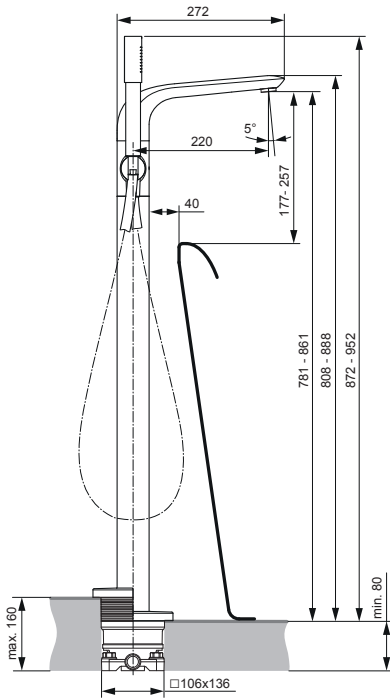

*Universal set (not all parts needed)

Melange

Melange floorstanding A6120AA

Ideal Standard

Produced: from Dec. 2020 - April 2021

Design parts kit 2 A6120AA

Pos.	Description	Part-Number	Qty.	Pos.	Description	Part-Number	Qty.
1	Lever cpl. with Logo IS	A 861 316 AA	1 Set	13	Diverter complete	B 960 167 AA	1 Set
2	Cover cap	B 961 373 AA	1 pcs	14	Flex. hose + Pos.15 ,16	A 861 140 NU	1 pcs
3	Thread ring M36x1 + Key	B 961 374 NU	1 pcs	15	O - ring Ø 29,82 x 2,62	N 960 006 NU	5 pcs
4	Key for pos. 3	B 960 650 NU	1 pcs	16	O - ring Ø 28,3 x 1,78	A 961 667 NU	2 pcs
5	Hot limit stop	A 861 181 NU	1 pcs	17	O - ring Ø 53,57 x 3,53	A 962 530 NU	1 Set
6	Cartridge Ø38 + Pos. 4	A 861 156 NU*	1 Set	18	Cylindrical screw M8x35	A 960 242 NU	1 pcs
7	Handle adapter + thread pin	A 861 317 NU	1 Set	19	Thread pin M5x6 DIN914	A 962 041 NU	1 pcs
8	Thread pin M6x8	F 960 985 NU	2 pcs	20	Flex. hose G1/2 - 125cm	A 3306 AA	1 pcs
9	O - ring Ø 39,94 x 2,62	A 960 331 NU	1 Set	21	Hand spray	F 960 900 AA	1 pcs
10	Aerator M24x1 universal	A 962 080 AA	1 Set	22	Flow regulator - 8l/min	B 961 093 NU	1 pcs
11	Aerator insert cache	A 960 191 NU	1 pcs				
12	Pull knob	B 960 486 AA	1 pcs				