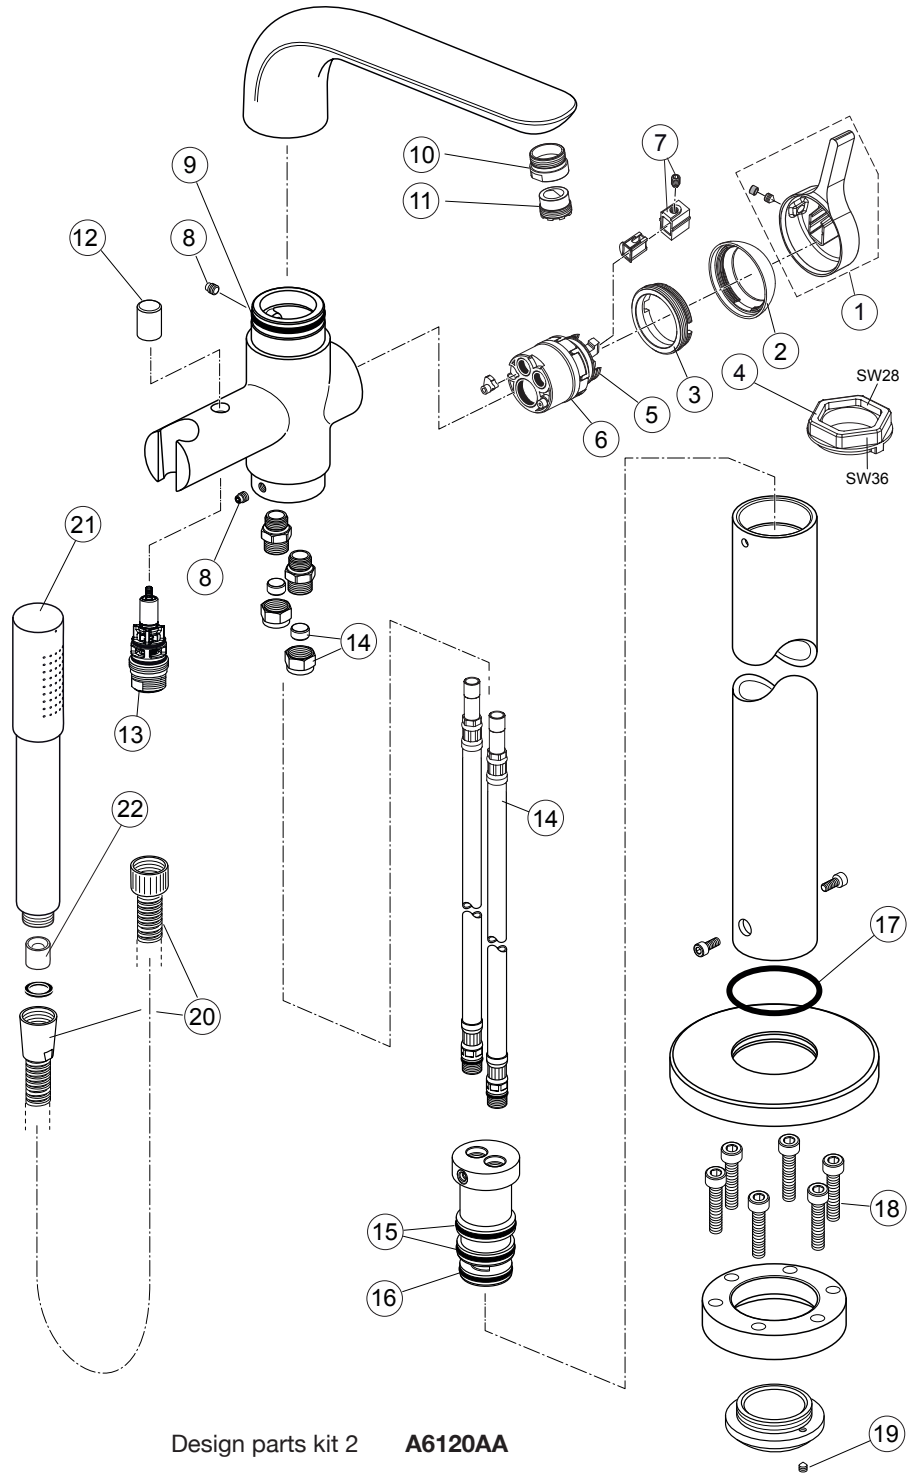

*Universal set (not all parts needed)

Melange

Melange floorstanding A6120AA

Ideal Standard

Produced: from Dec. 2020 - April 2021

Design parts kit 2 A6120AA

Pos.	Description	Part-Number	Qty.	Pos.	Description	Part-Number	Qty.
1	Lever cpl. with Logo IS	A 861 316 AA	1 Set	13	Diverter complete	B 960 167 AA	1 Set
2	Cover cap	B 961 373 AA	1 pcs	14	Flex. hose + Pos.15 ,16	A 861 140 NU	1 pcs
3	Thread ring M36x1 + Key	B 961 374 NU	1 pcs	15	O - ring Ø 29,82 x 2,62	N 960 006 NU	5 pcs
4	Key for pos. 3	B 960 650 NU	1 pcs	16	O - ring Ø 28,3 x 1,78	A 961 667 NU	2 pcs
5	Hot limit stop	A 861 181 NU	1 pcs	17	O - ring Ø 53,57 x 3,53	A 962 530 NU	1 Set
6	Cartridge Ø38 + Pos. 4	A 861 156 NU*	1 Set	18	Cylindrical screw M8x35	A 960 242 NU	1 pcs
7	Handle adapter + thread pin	A 861 317 NU	1 Set	19	Thread pin M5x6 DIN914	A 962 041 NU	1 pcs
8	Thread pin M6x8	F 960 985 NU	2 pcs	20	Flex. hose G1/2 - 125cm	A 3306 AA	1 pcs
9	O - ring Ø 39,94 x 2,62	A 960 331 NU	1 Set	21	Hand spray	F 960 900 AA	1 pcs
10	Aerator M24x1 universal	A 962 080 AA	1 Set	22	Flow regulator - 8l/min	B 961 093 NU	1 pcs
11	Aerator insert cache	A 960 191 NU	1 pcs				
12	Pull knob	B 960 486 AA	1 pcs				