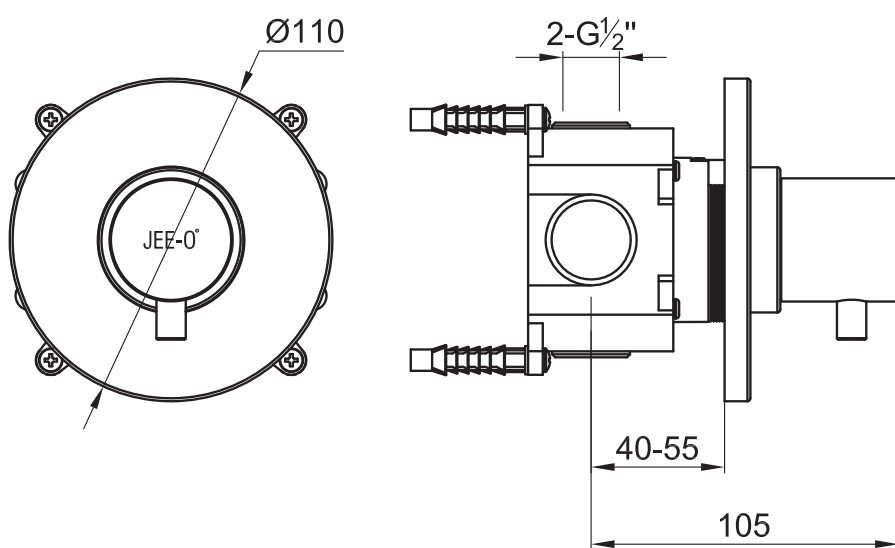

JEE-O slimline valve

Article code:

800-2700

● Brushed

800-2703

● Structured black

800-2704

● PVD coated bronze

800-2705

● PVD coated matt gold

Material:

Stainless Steel r304

Cleaning instructions:

download JEE-O shower and taps manual on our website: www.jee-o.com

Cartridge:

Fluhs ceramic valve, item code 005-0602

Flow at water of 38°C:

10L p/m at 3bar pressure

Connection:

2 x G 1/2" (ø15mm / 0.6")

Dimension package:

L 26 x W 18 x H 18 cm

Total weight:

1.7 kg