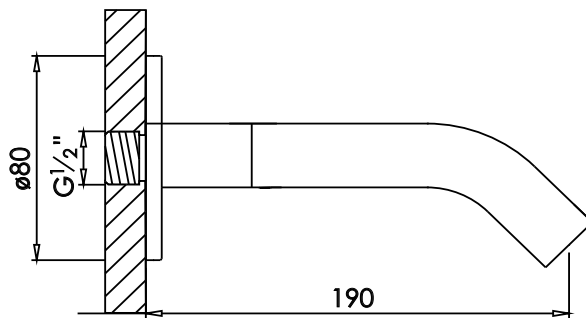

JEE-O slimline spout

Article code:

800-3920

● Brushed

800-3923

● Structured black

800-3924

● PVD coated bronze

800-3925

● PVD coated matt gold

Material:

Stainless Steel r304

Cleaning instructions:

download JEE-O shower and taps manual
on our website: www.jee-o.com

Flow at water of 38°C /100,4°F:

10l /2.7gal p/m at 3bar pressure

Connection:

Thread:

G ½" (ø15mm / 0.6")
British Standard Pipe (BSP)

Dimension package:

Total weight:

Package weight:

L 32 x W 10 x H 3,5 cm
0,45 kg
0,08 kg

7 year warranty - The general conditions can be
found on our website: www.jee-o.com/downloads