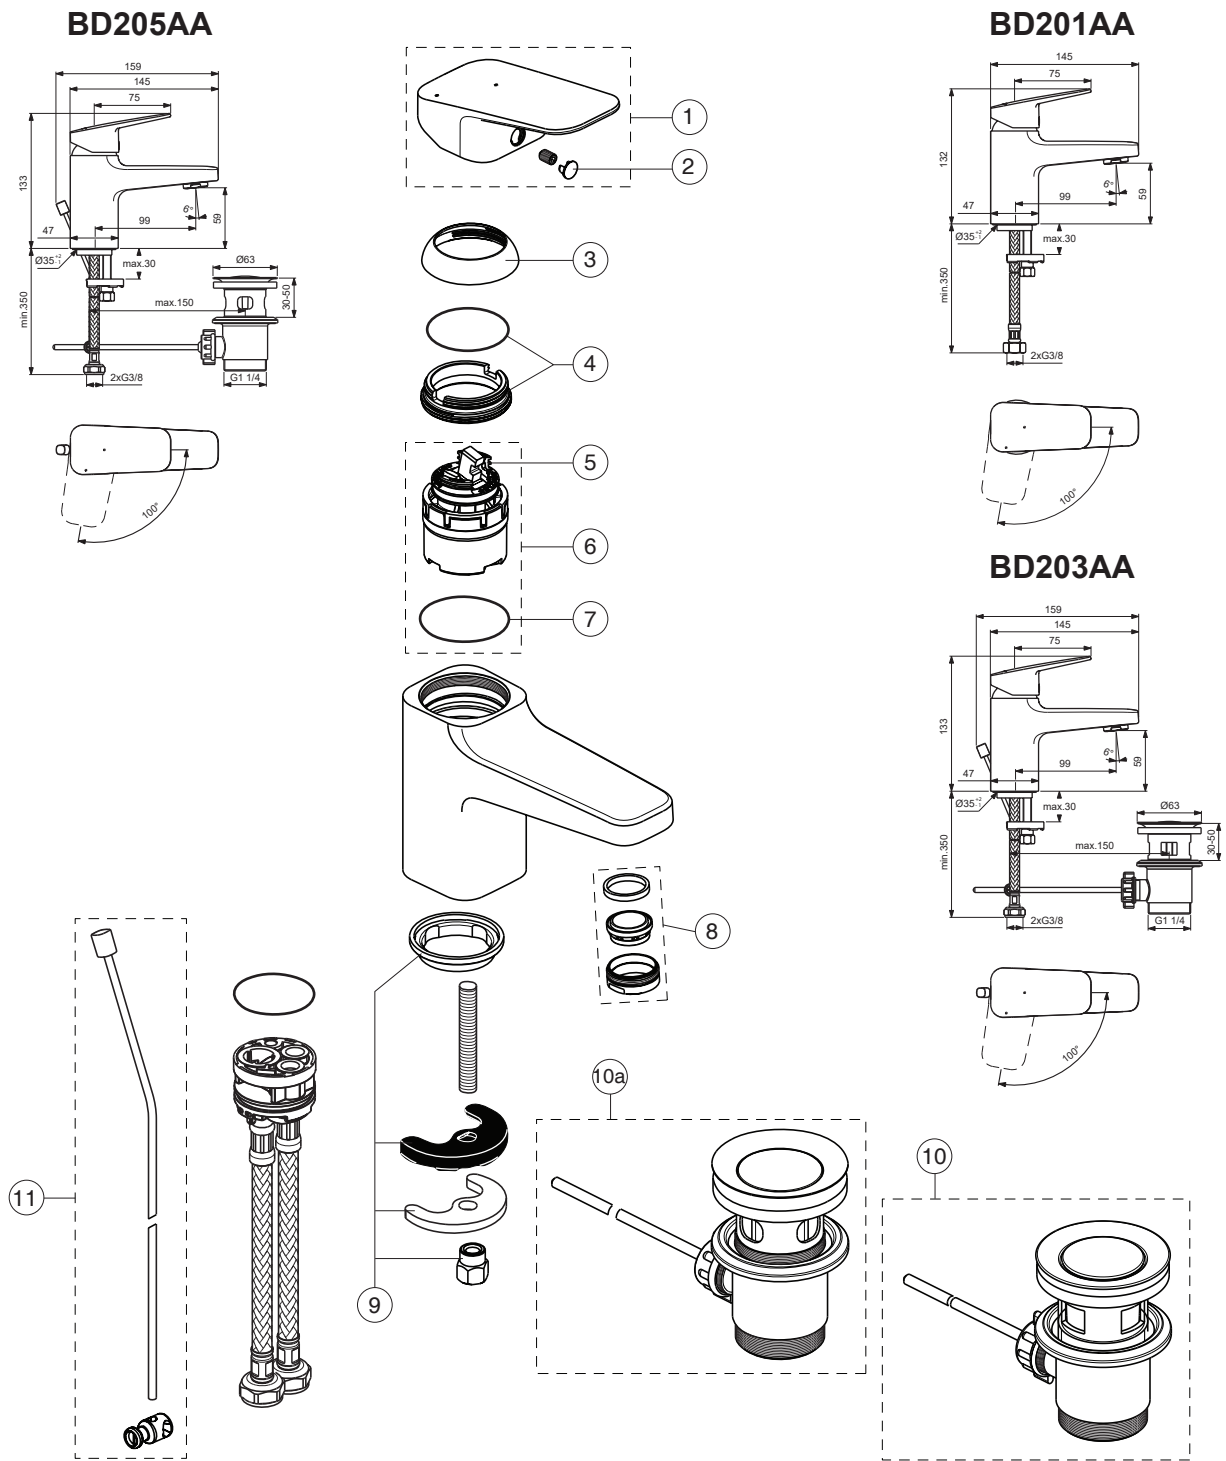

Ideal Standard

Produced from: June 2024

CERAPLAN

Pos.	Signify	Spare parts-Nr.	Quantity	Pos.	Signify	Spare parts-Nr.	Quantity
1	Lever,w/logo	B961717AA	1 Set				
2	Cap decorative	B960473AA	1 Pcs.				
3	Rosette M38x1.5	B961438AA	1 Pcs.				
4	Screw M4x1.5/M38x1.5	B961374NU	1 Set				
5	Hot limit stop	A861181NU	1 Pcs.				
6	Cartridge Ø38mm	B961491NU*	1 Pcs.				
7	O-Ring Ø38x2.5	E960059NU*	1 Set				
8	Perlator M24x1-A - 5l/min	B961383AA	1 Pcs.				
	Perlator M24x1-3.8 L/min	B961946AA	1 Pcs. (for BD203AA)				
9	Connecting set	A964520NU	1 Set				
10	Pop-up waste-plastic	B964550AA	1 Pcs. (for BD203AA)				
	Pop-up waste-abs/mess	B960853AA	1 Pcs. (for BD205AA)				
10a	Pop-up drain ass.	A962991AA	1 Pcs.				
11	Pull-up rod-compl.	B961119AA	1 Set				

*Universal set (not all parts needed)

04.2024

Ideal Standard

Produced from: Sept.2023

CERAPLAN

BD205AA

BD201AA

BD203AA

Pos.	Signify	Spare parts-Nr.	Quantity	Pos.	Signify	Spare parts-Nr.	Quantity
1	Lever,w/logo	B961717AA	1 Set				
2	Cap decorative	B960473AA	1 Pcs.				
3	Rosette M38x1.5	B961438AA	1 Pcs.				
4	Screw M4x1.5/M38x1.5	B961374NU	1 Set				
5	Hot limit stop	A861181NU	1 Pcs.				
6	Cartridge Ø38mm	A861156NU*	1 Pcs.				
7	O-Ring Ø38x2.5	E960059NU*	1 Set				
8	Perlator M24x1-A - 5l/min	B961383AA	1 Pcs.				
9	Connecting set	A964520NU	1 Set				
10	Pop-up waste-plastic	B964550AA	1 Pcs.				
10a	Pop-up drain ass.	A962991AA	1 Pcs.				
11	Pull-up rod-compl.	B961119AA	1 Set				

Pos.	Signify	Spare parts-Nr.	Quantity	Pos.	Signify	Spare parts-Nr.	Quantity
1	Lever,w/logo	B961717AA	1 Set				
2	Cap decorative	B960473AA	1 Pcs.				
3	Rosette M38x1.5	B961438AA	1 Pcs.				
4	Screw M4x1.5/M38x1.5	B961374NU	1 Set				
5	Hot limit stop	A861181NU	1 Pcs.				
6	Cartridge Ø38mm	A861156NU*	1 Pcs.				
7	O-Ring Ø38x2.5	E960059NU*	1 Set				
8	Perlator M24x1-A - 5l/min	B961383AA	1 Pcs.				
9	Connecting set	A964520NU	1 Set				
10	Pop-up waste-plastic	B964550AA	1 Pcs.				
10a	Pop-up drain ass.	A962991AA	1 Pcs.				
11	Pull-up rod-compl.	B960900AA	1 Set				