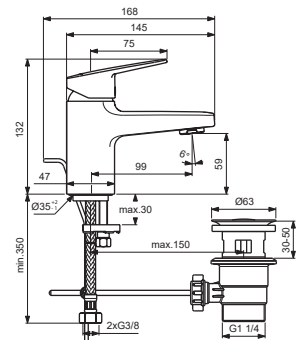

Ideal Standard

Produced from: June 2024

CERAPLAN

Pos.	Signify	Spare parts-Nr.	Quantity	Pos.	Signify	Spare parts-Nr.	Quantity
1	Lever,w/logo	B961717AA	1 Set				
2	Cap decorative	B960473AA	1 Pcs.				
3	Rosette M38x1.5	B961438AA	1 Pcs.				
4	Screw M4x1.5/M38x1.5	B961374NU	1 Set				
5	Hot limit stop	A861181NU	1 Pcs.				
6	Cartridge Ø38mm	B961491NU*	1 Pcs.				
7	O-Ring Ø38x2.5	E960059NU*	1 Set				
8	Perlator M24x1-A - 5l/min	B961383AA	1 Pcs.				
	Perlator M24x1-3.8 L/min	B961946AA	1 Pcs. (for BD203AA)				
9	Connecting set	A964520NU	1 Set				
10	Pop-up waste-plastic	B964550AA	1 Pcs. (for BD203AA)				
	Pop-up waste-abs/mess	B960853AA	1 Pcs. (for BD205AA)				
10a	Pop-up drain ass.	A962991AA	1 Pcs.				
11	Pull-up rod-compl.	B961119AA	1 Set				

Pos.	Signify	Spare parts-Nr.	Quantity	Pos.	Signify	Spare parts-Nr.	Quantity
1	Lever,w/logo	B961717AA	1 Set				
2	Cap decorative	B960473AA	1 Pcs.				
3	Rosette M38x1.5	B961438AA	1 Pcs.				
4	Screw M4x1.5/M38x1.5	B961374NU	1 Set				
5	Hot limit stop	A861181NU	1 Pcs.				
6	Cartridge Ø38mm	A861156NU*	1 Pcs.				
7	O-Ring Ø38x2.5	E960059NU*	1 Set				
8	Perlator M24x1-A - 5l/min	B961383AA	1 Pcs.				
9	Connecting set	A964520NU	1 Set				
10	Pop-up waste-plastic	B964550AA	1 Pcs.				
10a	Pop-up drain ass.	A962991AA	1 Pcs.				
11	Pull-up rod-compl.	B961119AA	1 Set				

Pos.	Signify	Spare parts-Nr.	Quantity	Pos.	Signify	Spare parts-Nr.	Quantity
1	Lever,w/logo	B961717AA	1 Set				
2	Cap decorative	B960473AA	1 Pcs.				
3	Rosette M38x1.5	B961438AA	1 Pcs.				
4	Screw M4x1.5/M38x1.5	B961374NU	1 Set				
5	Hot limit stop	A861181NU	1 Pcs.				
6	Cartridge Ø38mm	A861156NU*	1 Pcs.				
7	O-Ring Ø38x2.5	E960059NU*	1 Set				
8	Perlator M24x1-A - 5l/min	B961383AA	1 Pcs.				
9	Connecting set	A964520NU	1 Set				
10	Pop-up waste-plastic	B964550AA	1 Pcs.				
10a	Pop-up drain ass.	A962991AA	1 Pcs.				
11	Pull-up rod-compl.	B960900AA	1 Set				