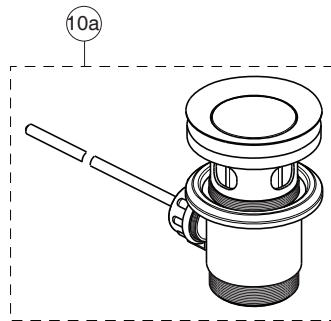

Ideal Standard

Produced from: Sept.2023

CERAPLAN

BD205AA