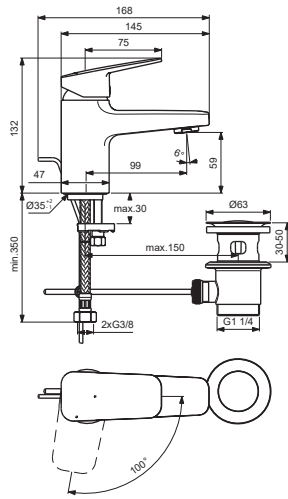

Ideal Standard

Produced from: March 2021

CERAPLAN

BD205AA