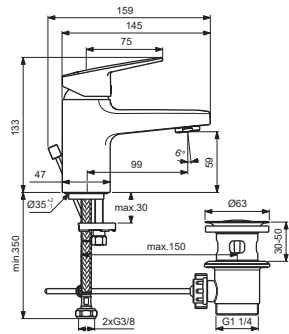

Ideal Standard

Produced from: Sept.2023

CERAPLAN

BD205AA