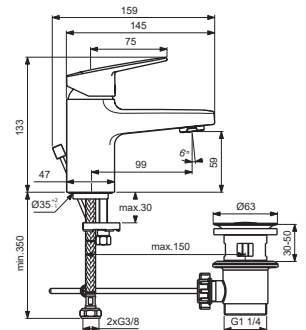

Ideal Standard

Produced from: June 2024

CERAPLAN

Pos.	Signify	Spare parts-Nr.	Quantity	Pos.	Signify	Spare parts-Nr.	Quantity
1	Lever,w/logo	B961717AA	1 Set				
2	Cap decorative	B960473AA	1 Pcs.				
3	Rosette M38x1.5	B961438AA	1 Pcs.				
4	Screw M4x1.5/M38x1.5	B961374NU	1 Set				
5	Hot limit stop	A861181NU	1 Pcs.				
6	Cartridge Ø38mm	B961491NU*	1 Pcs.				
7	O-Ring Ø38x2.5	E960059NU*	1 Set				
8	Perlator M24x1-A - 5l/min	B961383AA	1 Pcs.				
	Perlator M24x1-3.8 L/min	B961946AA	1 Pcs. (for BD203AA)				
9	Connecting set	A964520NU	1 Set				
10	Pop-up waste-plastic	B964550AA	1 Pcs. (for BD203AA)				
	Pop-up waste-abs/mess	B960853AA	1 Pcs. (for BD205AA)				
10a	Pop-up drain ass.	A962991AA	1 Pcs.				
11	Pull-up rod-compl.	B961119AA	1 Set				

Pos.	Signify	Spare parts-Nr.	Quantity	Pos.	Signify	Spare parts-Nr.	Quantity
1	Lever,w/logo	B961717AA	1 Set				
2	Cap decorative	B960473AA	1 Pcs.				
3	Rosette M38x1.5	B961438AA	1 Pcs.				
4	Screw M4x1.5/M38x1.5	B961374NU	1 Set				
5	Hot limit stop	A861181NU	1 Pcs.				
6	Cartridge Ø38mm	A861156NU*	1 Pcs.				
7	O-Ring Ø38x2.5	E960059NU*	1 Set				
8	Perlator M24x1-A - 5l/min	B961383AA	1 Pcs.				
9	Connecting set	A964520NU	1 Set				
10	Pop-up waste-plastic	B964550AA	1 Pcs.				
10a	Pop-up drain ass.	A962991AA	1 Pcs.				
11	Pull-up rod-compl.	B961119AA	1 Set				

Pos.	Signify	Spare parts-Nr.	Quantity	Pos.	Signify	Spare parts-Nr.	Quantity
1	Lever,w/logo	B961717AA	1 Set				
2	Cap decorative	B960473AA	1 Pcs.				
3	Rosette M38x1.5	B961438AA	1 Pcs.				
4	Screw M4x1.5/M38x1.5	B961374NU	1 Set				
5	Hot limit stop	A861181NU	1 Pcs.				
6	Cartridge Ø38mm	A861156NU*	1 Pcs.				
7	O-Ring Ø38x2.5	E960059NU*	1 Set				
8	Perlator M24x1-A - 5l/min	B961383AA	1 Pcs.				
9	Connecting set	A964520NU	1 Set				
10	Pop-up waste-plastic	B964550AA	1 Pcs.				
10a	Pop-up drain ass.	A962991AA	1 Pcs.				
11	Pull-up rod-compl.	B960900AA	1 Set				