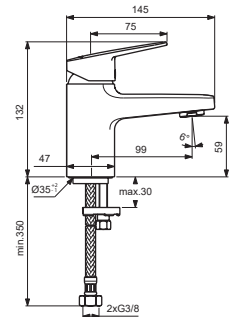

Ideal Standard

Produced from: March 2021

CERAPLAN

BD205AA

BD201AA

BD203AA

Pos.	Signify	Spare parts-Nr.	Quantity	Pos.	Signify	Spare parts-Nr.	Quantity
1	Lever,w/logo	B961717AA	1 Set				
2	Cap decorative	B960473AA	1 Pcs.				
3	Rosette M38x1.5	B961438AA	1 Pcs.				
4	Screw M4x1.5/M38x1.5	B961374NU	1 Set				
5	Hot limit stop	A861181NU	1 Pcs.				
6	Cartridge Ø38mm	A861156NU*	1 Pcs.				
7	O-Ring Ø38x2.5	E960059NU*	1 Set				
8	Perlator M24x1-A - 5l/min	B961383AA	1 Pcs.				
9	Connecting set	A964520NU	1 Set				
10	Pop-up waste-plastic	B964550AA	1 Pcs.				
10a	Pop-up drain ass.	A962991AA	1 Pcs.				
11	Pull-up rod-compl.	B960900AA	1 Set