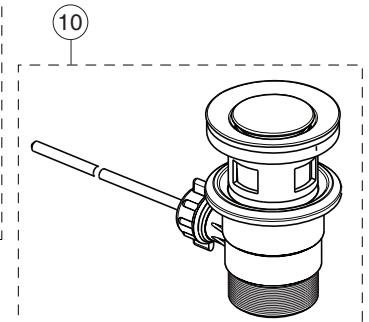

Ideal Standard

Produced from: March 2021

CERAPLAN

BD205AA