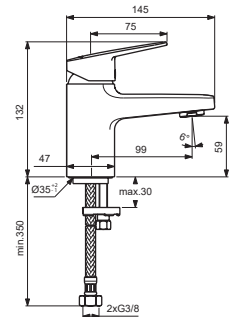

Ideal Standard

Produced from: Sept.2023

CERAPLAN

BD205AA

BD201AA

BD203AA

Pos.	Signify	Spare parts-Nr.	Quantity	Pos.	Signify	Spare parts-Nr.	Quantity
1	Lever,w/logo	B961717AA	1 Set				
2	Cap decorative	B960473AA	1 Pcs.				
3	Rosette M38x1.5	B961438AA	1 Pcs.				
4	Screw M4x1.5/M38x1.5	B961374NU	1 Set				
5	Hot limit stop	A861181NU	1 Pcs.				
6	Cartridge Ø38mm	A861156NU*	1 Pcs.				
7	O-Ring Ø38x2.5	E960059NU*	1 Set				
8	Perlator M24x1-A - 5l/min	B961383AA	1 Pcs.				
9	Connecting set	A964520NU	1 Set				
10	Pop-up waste-plastic	B964550AA	1 Pcs.				
10a	Pop-up drain ass.	A962991AA	1 Pcs.				
11	Pull-up rod-compl.	B961119AA	1 Set				

*Universal set (not all parts needed)

09.2023