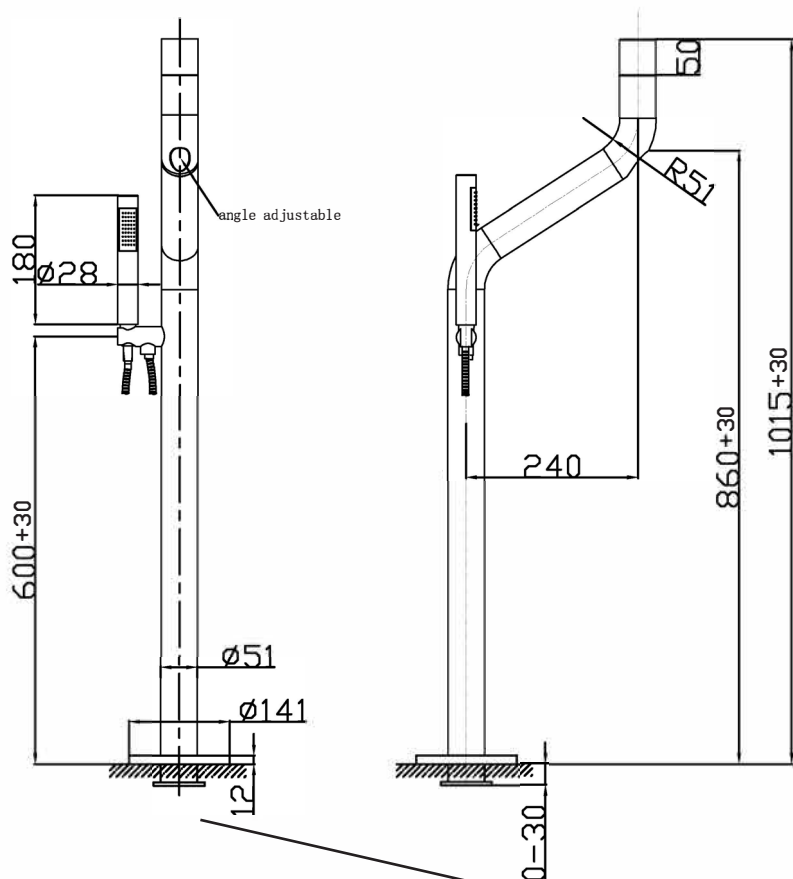

JEE-O flow bath mixer

turn right shower

middle off

left handshower

Article code:

500-3010

● Brushed

Material:

Stainless Steel r304

Cleaning instructions:

download JEE-O shower and taps manual on our website: www.jee-o.com

Cartridge:

Kerox ceramic mixing mechanism (progressive) item code 005-0203

Flow at water of 38°C:

12L p/m at 3bar presure

Flexhose:

150 cm length

Connection:

Thread:

2 x G 1/2" ($\varnothing 15\text{mm}$ / 0.6")
British Standard Pipe (BSP)

Dimension package:

Total weight:

Package weight:

L139 x W48 x H19 cm

8.1 kg

2,7 kg

Placing on a water-tight floor

7 year warranty - The general conditions can be found on our website: www.jee-o.com/downloads

HS code:

84818011900