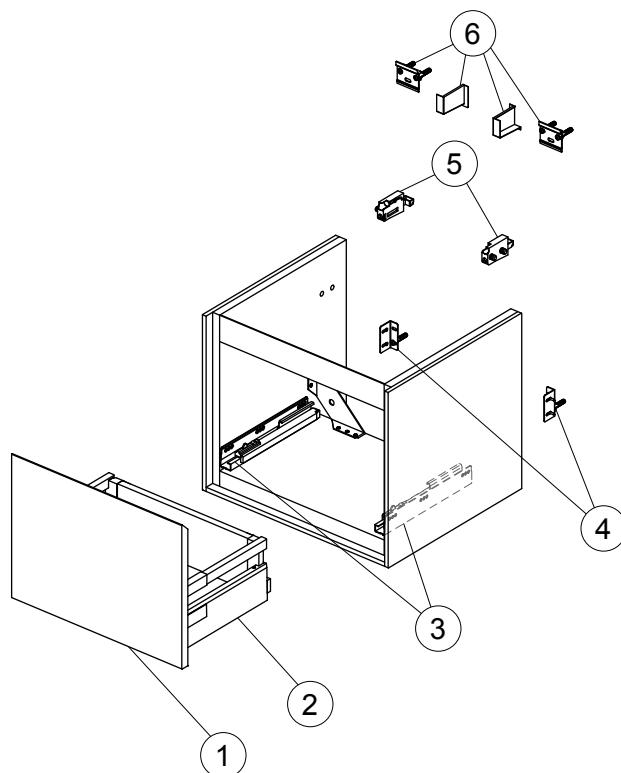

Item	Description	Colour/Finish		Code No.	Quantity
		Outside Finish	Accent Finish		
1	Drawer front panel 48	B2 - Glossy White KN - Glossy White EQ - Glossy Light Gray PS - Wood Light Gray UK - Wood Light Brown VY - Matt Dark Brown	Matt White Matt Light Gray Matt White Matt White Matt Light Brown Matt White	EF572B2 EF572B2 EF572EQ EF572PS EF572UK EF572VY	1
2	Drawer structure 48 Matt White			EF57367	1
3	Runner 260 KIT			EF53767	Pair
4	Safety KIT (Brackets, screws & plugs)			EF53967	10
5	Hanging brackets KIT BU			EF54167	Pair
6	Wall fixation KIT BU			EF54267	18

Item	Description	Colour/Finish		Code No.	Quantity
		Outside Finish	Accent Finish		
1	Drawer front panel 48	B2 - Glossy White KN - Glossy White EQ - Glossy Light Grey PS - Wood Light Grey UK - Wood Light Brown VY - Matt Dark Brown	Matt White Matt Light Grey Matt White Matt White Matt Light Brown Matt White	EF678B2 EF678B2 EF678EQ EF678PS EF678UK EF678VY	1
2	Drawer structure 48 Matt White			EF67967	1
3	Runner 270 KIT Blum			RV07667	Pair
4	Safety KIT (Brackets, screws & plugs)			TV38767	12
5	Hanging brackets KIT 1			RV08267	Pair
6	Wall fixation KIT 1			RV08167	12