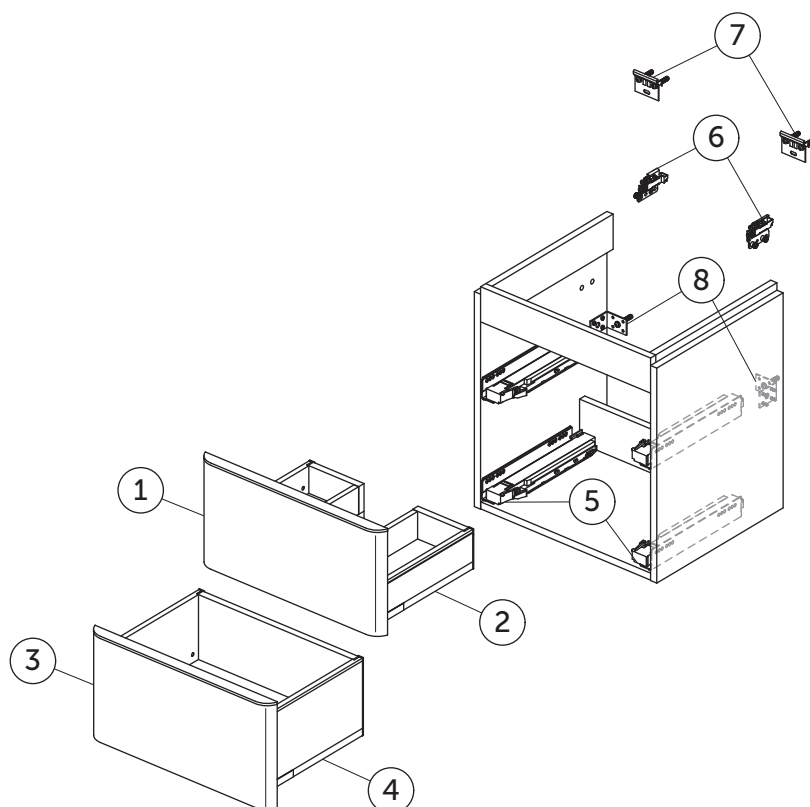

SPARE PARTS

Basin unit 470
2 drawers

| Item | Description | Colour/Finish | Code No. | Quantity |
|------|-------------------------------|--|--|----------|
| 1 | Upper drawer front panel 47 | PA - Dark Walnut PB - Gold Oak WG - Glossy White Y2 - Matt Anthracite | TV829PA TV829PB TV829WG TV829Y2 | 1 |
| 2 | Upper drawer structure box 47 | Y2 - Matt Anthracite | TV830Y2 | 1 |
| 3 | Lower drawer front panel 47 | PA - Dark Walnut PB - Gold Oak WG - Glossy White Y2 - Matt Anthracite | TV831PA TV831PB TV831WG TV831Y2 | 1 |
| 4 | Lower drawer structure box 47 | Y2 - Matt Anthracite | TV832Y2 | 1 |
| 5 | Runners 300 Push KIT | | TV80467 | pair |
| 6 | Hanging brackets KIT 1 | | TV80567 | pair |
| 7 | Wall fixation KIT 1 | | TV80667 | 14 |
| 8 | Safety KIT | | TV86167 | pair |